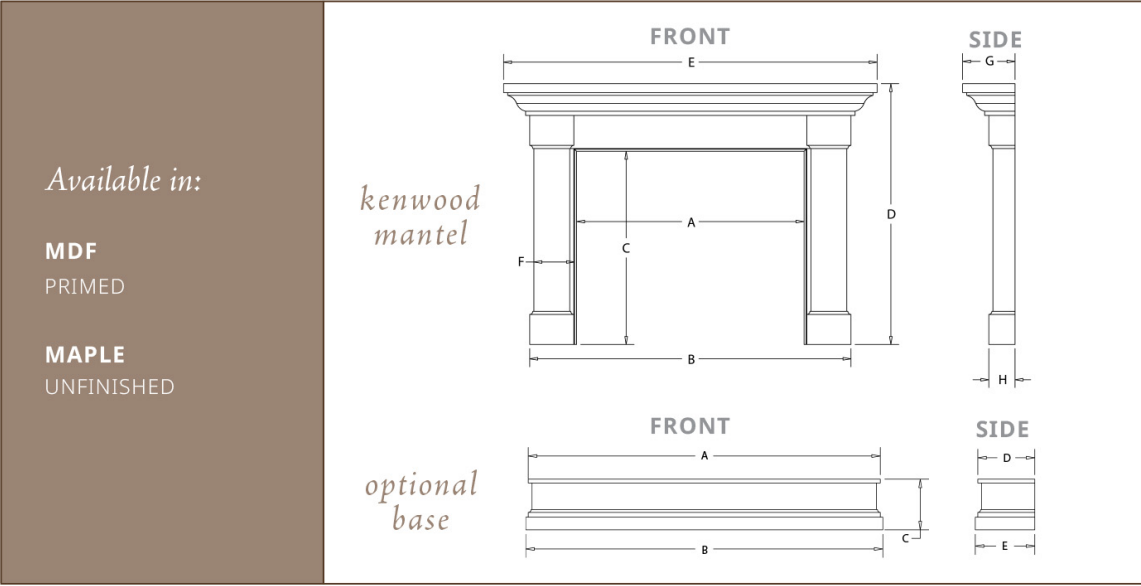

KENWOOD Signature Series

- TRANSITIONAL STYLE
- SHOWN WITH CUSTOM PAINT AND ABSOLUTE BLACK GRANITE

| Optional Base | A TOP WIDTH | B BOTTOM WIDTH | C HEIGHT | D TOP DEPTH | E BOTTOM DEPTH |
|---------------|-------------|----------------|----------|-------------|----------------|
| A SIZE | 62-3/4" | 63-3/4" | 10" | 11-1/4" | 11-3/4" |
| B SIZE | 69-1/2" | 70-1/2" | 10" | 11-1/4" | 11-3/4" |
| C SIZE | 74" | 75" | 10" | 11-1/4" | 11-3/4" |

| Kenwood (Without Base) | A OPENING WIDTH | B OUTSIDE WIDTH | C OPENING HEIGHT | D OUTSIDE HEIGHT | E TOP WIDTH | F LEG WIDTH | G SHELF DEPTH | H LEG DEPTH | I RECOMMENDED SET SIZE |
|------------------------|-----------------|-----------------|------------------|------------------|-------------|-------------|---------------|-------------|------------------------|
| A SIZE | 44" | 60" | 36-1/2" | 48-3/4" | 69-1/2" | 8" | 9-3/4" | 5" | 2 |
| B SIZE | 48" | 65" | 39-1/2" | 51-3/4" | 74-1/2" | 8" | 9-3/4" | 5" | 1 |
| C SIZE | 53" | 70" | 42" | 54-1/4" | 79-1/2" | 8" | 9-3/4" | 5" | 1 |
| B60 SIZE | 46" | 60" | 39-1/2" | 51-5/8" | 67-1/2" | 5" | 8-1/2" | 4" | 2 |