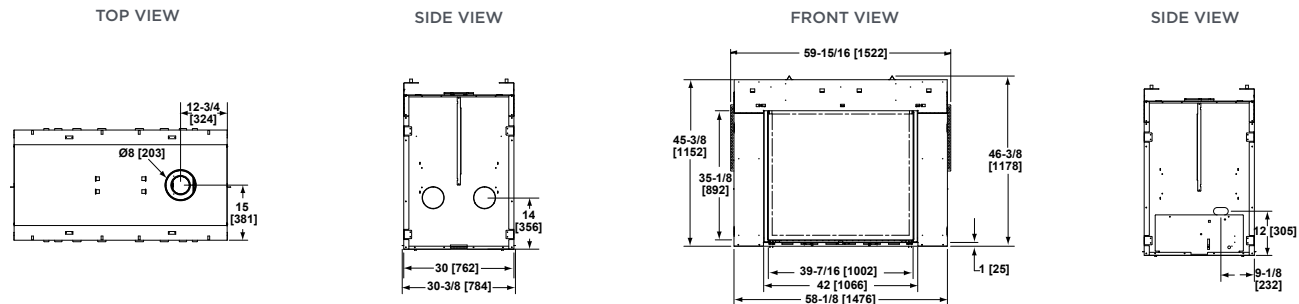

MODEL	FRONT WIDTH		BACK WIDTH		HEIGHT		DEPTH		GLASS SIZE	BTU/HOUR INPUT
	UNIT	FRAMING	UNIT	FRAMING	UNIT	FRAMING	UNIT	FRAMING		
ESCAPE SEE-THROUGH (IFT)	59-15/16 [1522]	60-1/4 [1530]	59-15/16 [1524]	60-1/4 [1530]	46-3/8 [1178]	46-1/2 [1181]	30 [762]	30 [762]	39-7/16 x 35-1/8 [1002 X 892]	43,500 - 57,500