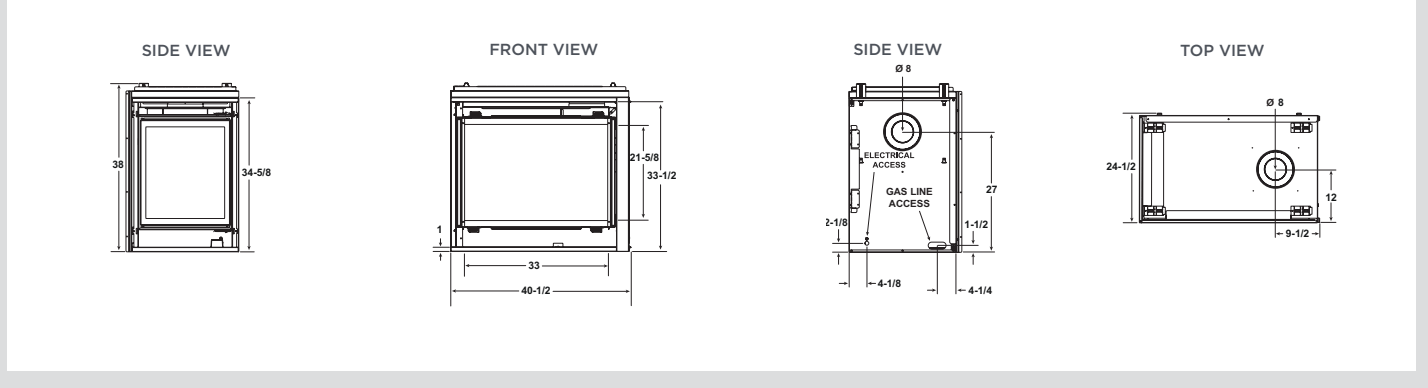

CORNER

MODEL	FRONT WIDTH		BACK WIDTH		HEIGHT		DEPTH		GLASS SIZE	BTU/HOUR INPUT
	UNIT	FRAMING	UNIT	FRAMING	UNIT	FRAMING	UNIT	FRAMING		
LCOR/RCOR-DV36IN	40-1/2 [1029]	40 [1016]	40 -1/2 [1029]	40 [1016]	38 [965]	38-1/8 [968]	24-1/2 [622]	24 [610]	33 X 21-5/8 [838 X 549]	21,000 - 38,000