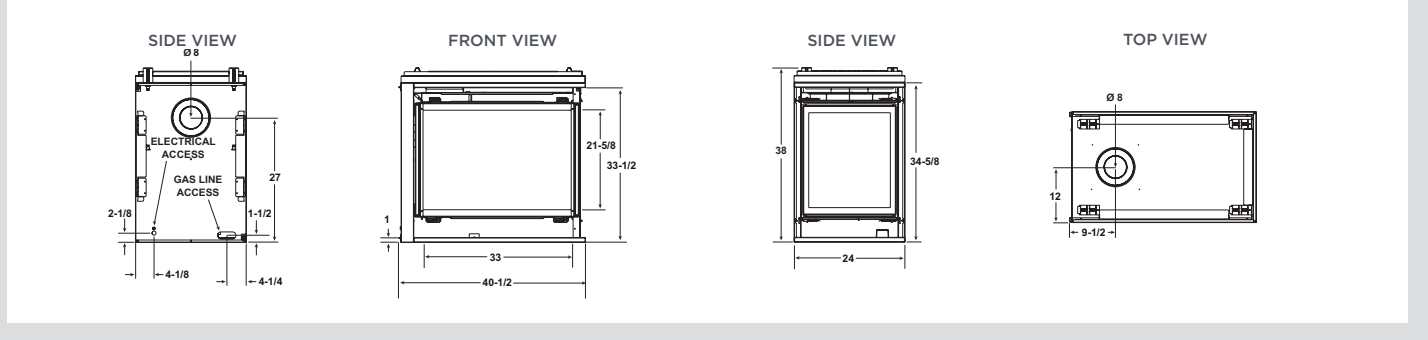

PIER

MODEL	FRONT WIDTH		BACK WIDTH		HEIGHT		DEPTH		GLASS SIZE	BTU/HOUR INPUT
	UNIT	FRAMING	UNIT	FRAMING	UNIT	FRAMING	UNIT	FRAMING		
PIER-DV36IN	40-1/2 [1029]	40 [1016]	40-1/2 [1029]	40 [1016]	38 [965]	38-1/8 [968]	24 [610]	23 [584]	33 X 21-5/8 [838 X 549]	21,000 - 38,000