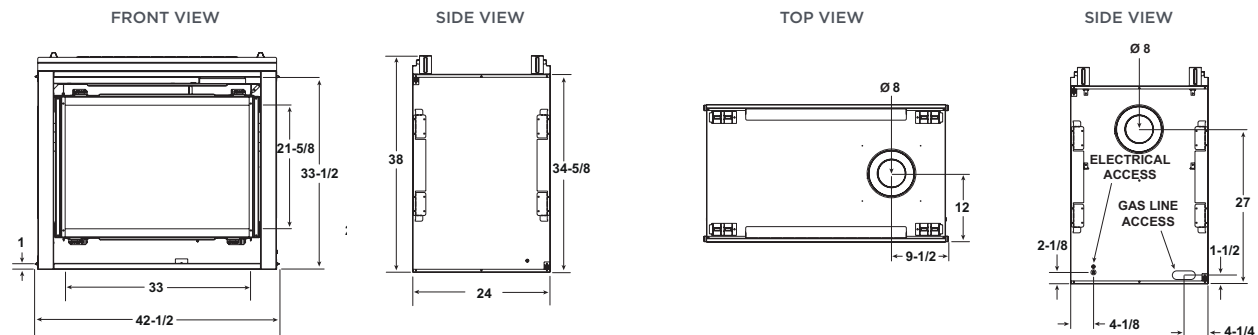

SEE-THROUGH

MODEL	FRONT WIDTH		BACK WIDTH		HEIGHT		DEPTH		GLASS SIZE	BTU/HOUR INPUT
	UNIT	FRAMING	UNIT	FRAMING	UNIT	FRAMING	UNIT	FRAMING		
ST-DV36IN	42-1/2 [1080]	43 [1092]	42-1/2 [1080]	43 [1092]	38 [965]	38-1/8 [968]	24 [610]	23 [584]	33 X 21-5/8 [838 X 549]	21,000 - 38,000