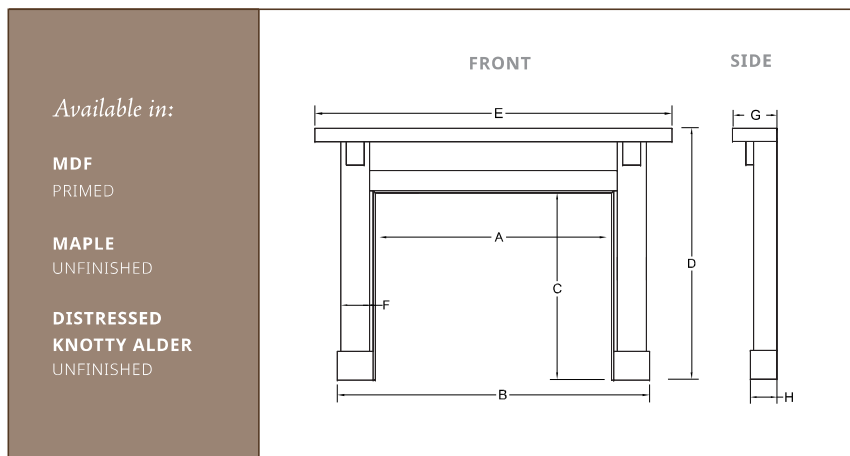

**BATTLEFIELD** *Design Series*

- RUSTIC STYLE
- SHOWN WITH CUSTOM GINGER STAIN AND NEW VENETIAN GRANITE

*Available in:*

**MDF**  
PRIMED

**MAPLE**  
UNFINISHED

**DISTRESSED  
KNOTTY ALDER**  
UNFINISHED

Battlefield	A OPENING WIDTH	B OUTSIDE WIDTH	C OPENING HEIGHT	D OUTSIDE HEIGHT	E TOP WIDTH	F LEG WIDTH	G SHELF DEPTH	H LEG DEPTH	I RECOM- MENDED SET SIZE
<b>B SIZE</b>	48"	65"	39-1/2"	54"	75"	6-1/2"	9"	5-1/4"	1
<b>C SIZE</b>	53"	70"	42"	56-1/2"	80"	6-1/2"	9"	5-1/4"	1