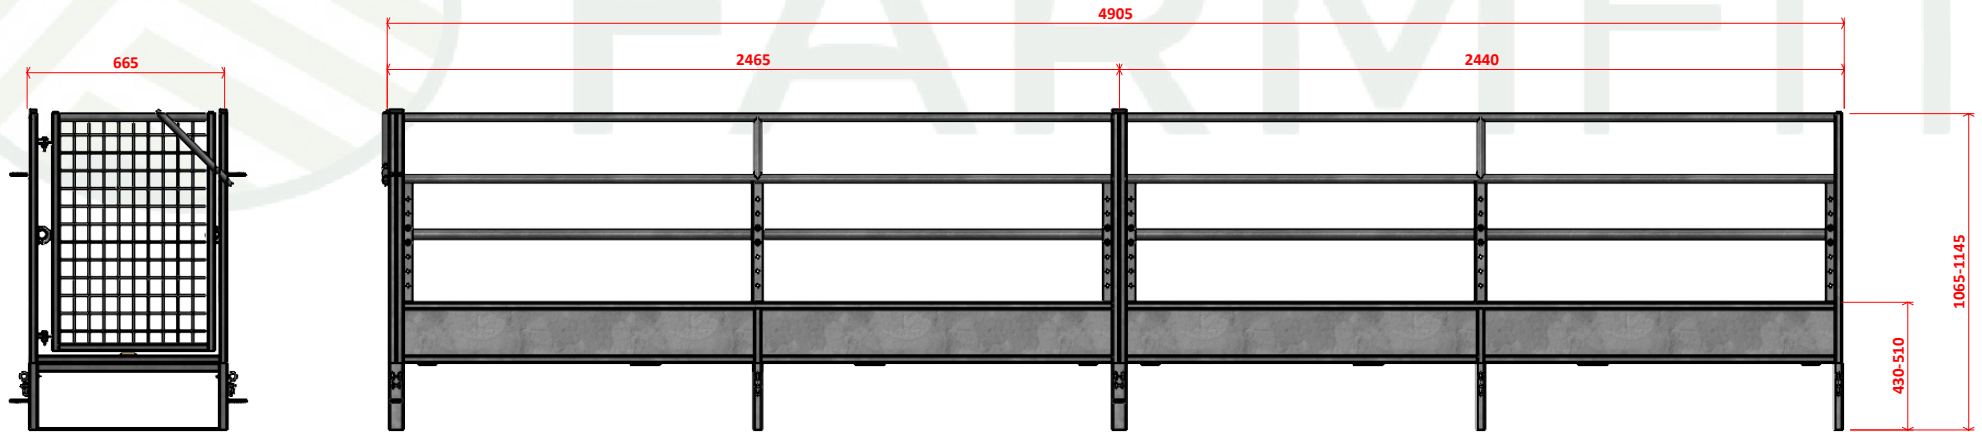

FARMFIT

Gates, Cubicles, Yokes, Feed Barriers, Sheep Equipment, Handling Systems, Concrete Products, Water Products, Posts, Fixings, Bespoke Fittings, Roofing, Ventilation & Much More!

TITLE:
Sheep walk through feeder

PRODUCT CODE:
WTF101

SHEET 2 OF 2

FARMFIT

Unit 1, Kellwood Business Park, Dumfries, DG1 4HF

T: 01576 204 963
E: sales@farmfituk.com