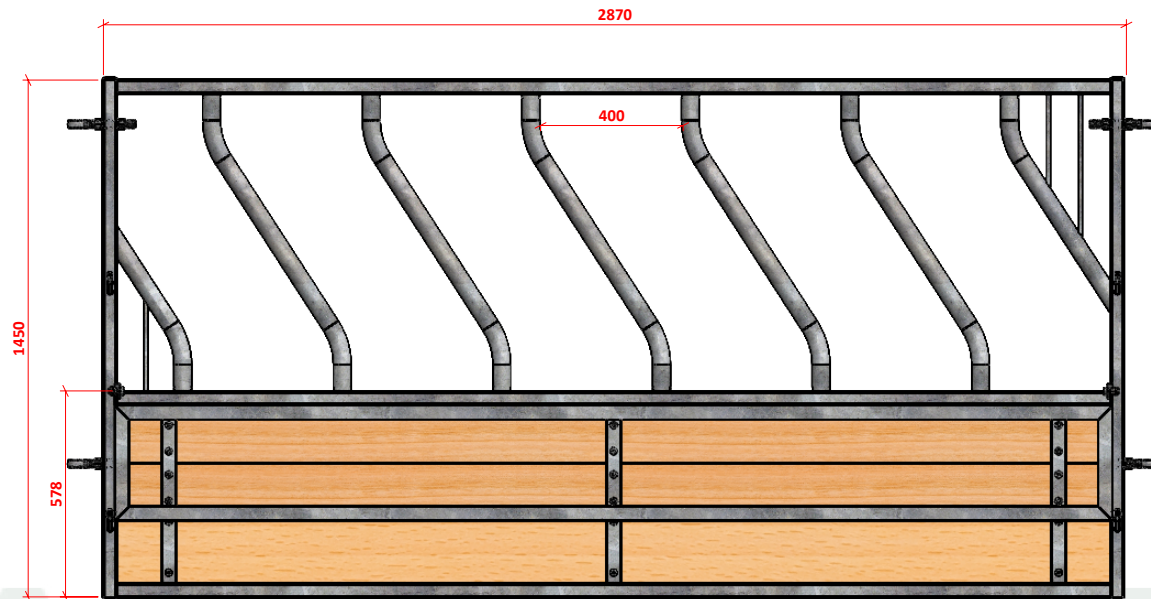

Gates, Cubicles, Yokes, Feed Barriers, Sheep Equipment, Handling Systems, Concrete Products, Water Products, Posts, Fixings, Bespoke Fittings, Roofing, Ventilation & Much More!

TITLE:
PFB370 Pedigree Diagonal Cattle Feed Barrier Panel c/w Opening Timber Base For Sheep Feeding to suit 10ft (3048mm)
PRODUCT CODE:
PFB370

Unit 1, Kellwood Business Park, Dumfries, DG1 4HF
T: 01576 204 963
E: sales@farmfituk.com