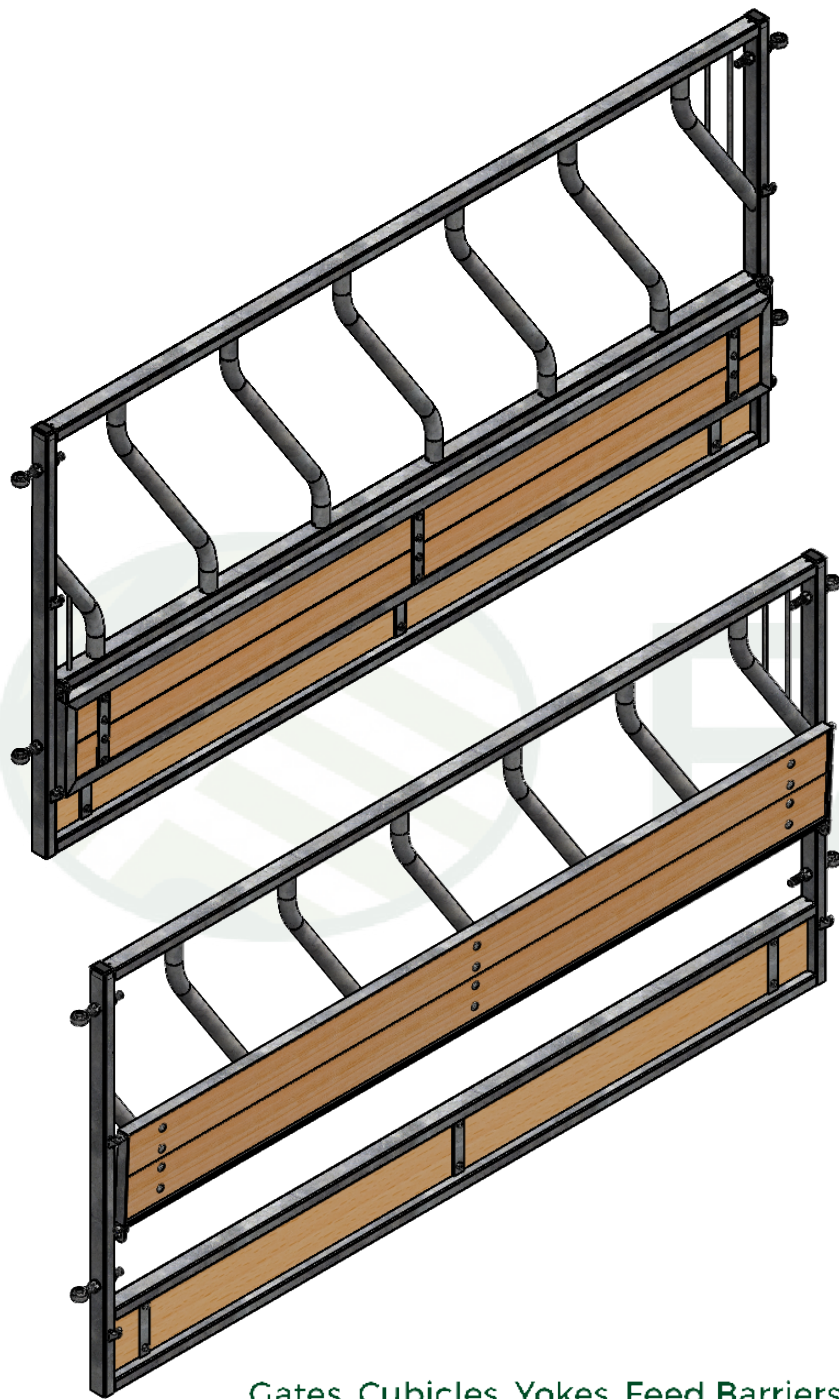

Gates, Cubicles, Yokes, Feed Barriers, Sheep Equipment, Handling Systems, Concrete Products, Water Products, Posts, Fixings, Bespoke Fittings, Roofing, Ventilation & Much More!

TITLE:
PFB370 Pedigree Diagonal Cattle Feed Barrier Panel c/w Opening Timber Base For Sheep Feeding to suit 10ft (3048mm)
PRODUCT CODE:
PFB370

Unit 1, Kellwood Business Park, Dumfries, DG1 4HF
T: 01576 204 963
E: sales@farmfituk.com