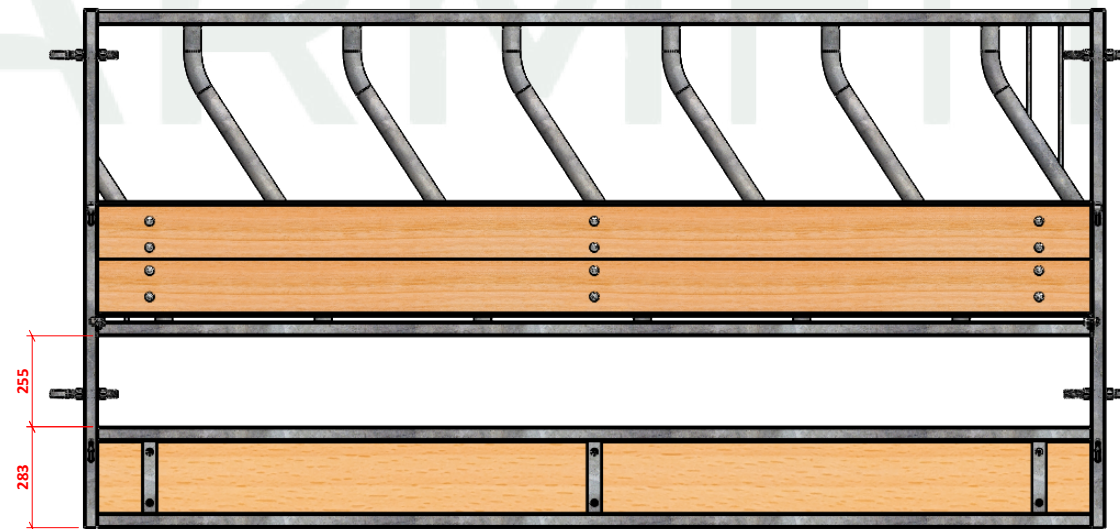

Gates, Cubicles, Yokes, Feed Barriers, Sheep Equipment, Handling Systems, Concrete Products, Water Products, Posts, Fixings, Bespoke Fittings, Roofing, Ventilation & Much More!

TITLE:
PFB370 Pedigree Diagonal Cattle Feed Barrier Panel c/w Opening Timber Base For Sheep Feeding to suit 10ft (3048mm)
PRODUCT CODE:
PFB370

Unit 1, Kellwood Business Park, Dumfries, DG1 4HF
T: 01576 204 963
E: sales@farmfituk.com