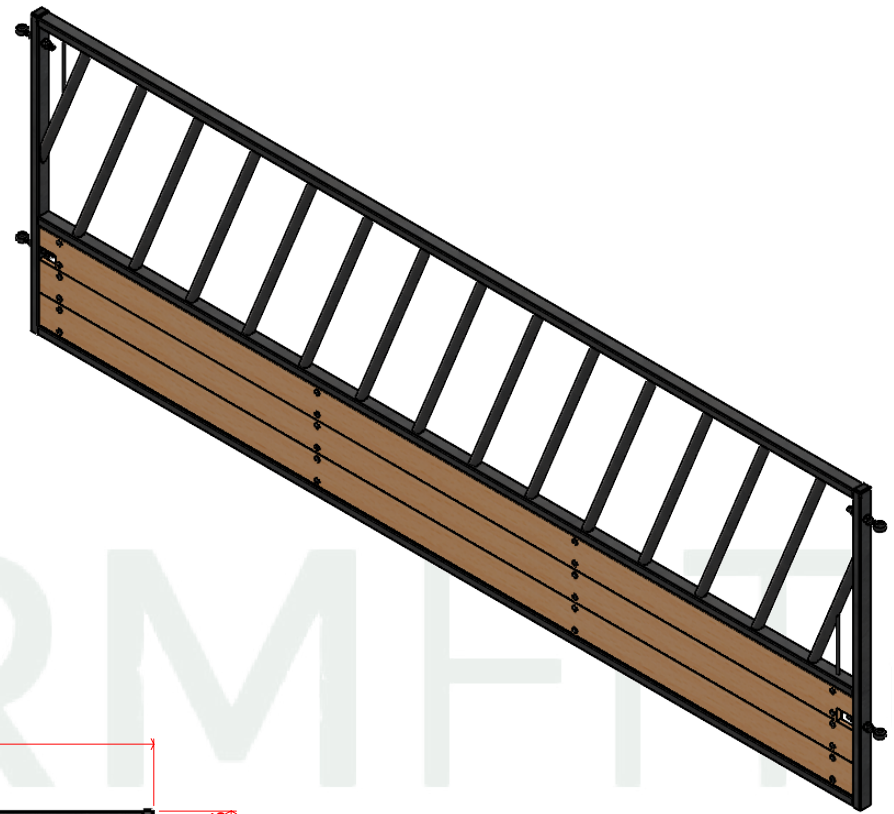

Gates, Cubicles, Yokes, Feed Barriers, Sheep Equipment, Handling Systems, Concrete Products, Water Products, Posts, Fixings, Bespoke Fittings, Roofing, Ventilation & Much More!

TITLE:
Market Young Stock Diagonal Feed Barrier Panel c/w timber base to suit 15' (4572mm) REV A

PRODUCT CODE:
MFB353

SHEET 2 OF 3

Unit 1, Kellwood Business Park, Dumfries, DG1 4HF
T: 01576 204 963
E: sales@farmfituk.com

FARMFIT