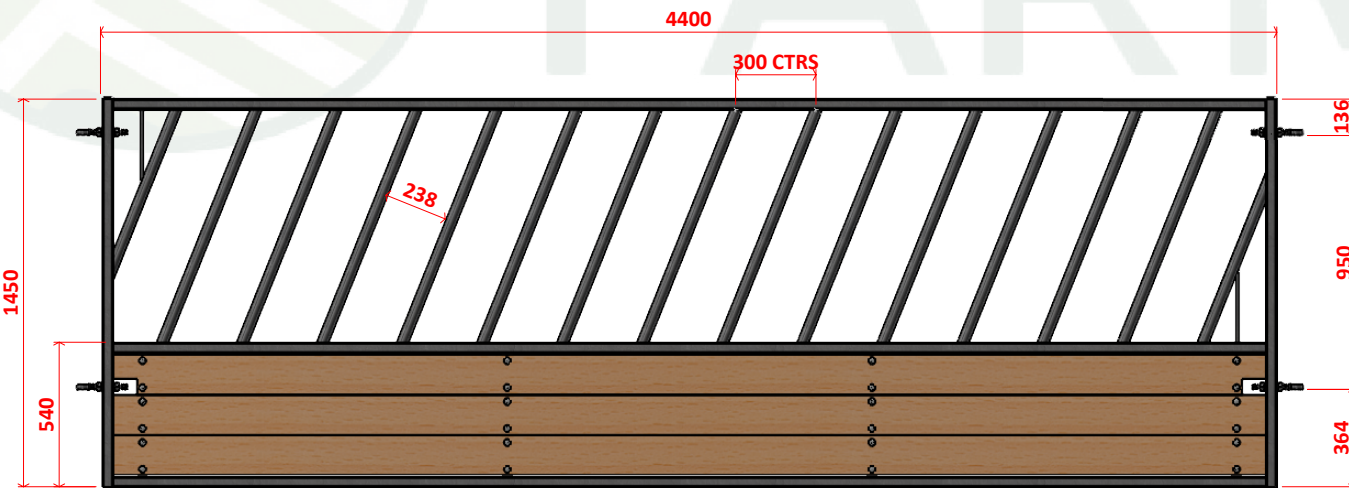

Gates, Cubicles, Yokes, Feed Barriers, Sheep Equipment, Handling Systems, Concrete Products, Water Products, Posts, Fixings, Bespoke Fittings, Roofing, Ventilation & Much More!

TITLE:
Market Young Stock Diagonal Feed Barrier Panel c/w timber base to suit 15' (4572mm) REV A

PRODUCT CODE:
MFB353

SHEET 2 OF 3

Unit 1, Kellwood Business Park, Dumfries, DG1 4HF
T: 01576 204 963
E: sales@farmfituk.com

FARMFIT