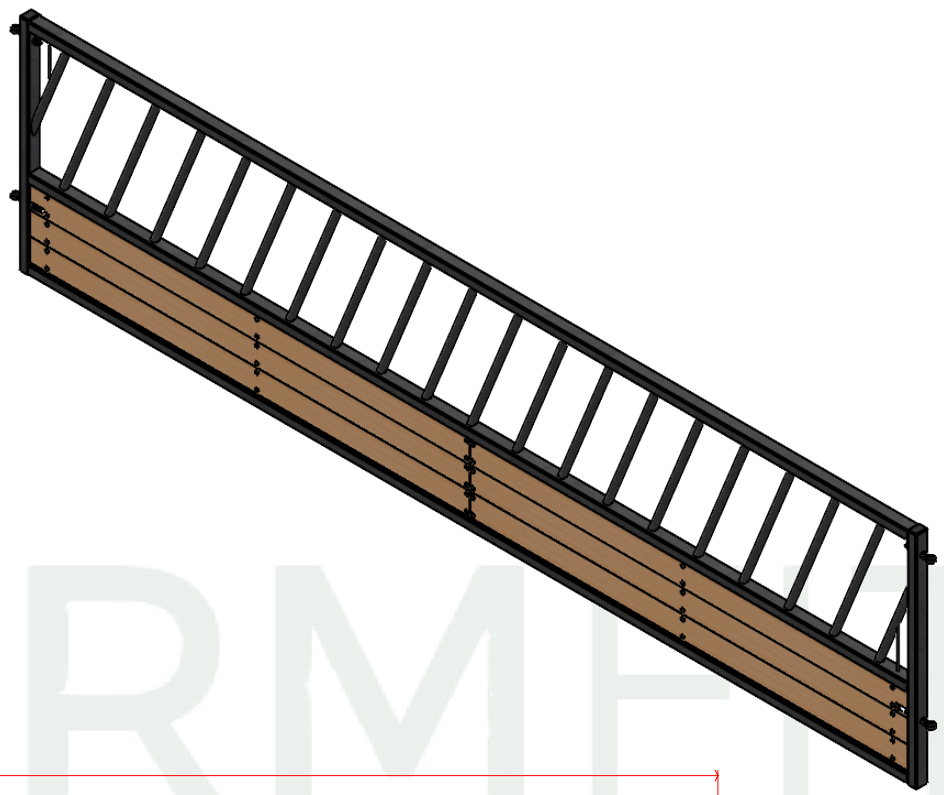

FARMFIT

Gates, Cubicles, Yokes, Feed Barriers, Sheep Equipment, Handling Systems, Concrete Products, Water Products, Posts, Fixings, Bespoke Fittings, Roofing, Ventilation & Much More!

TITLE:
Market Young Stock Diagonal Feed Barrier Panel c/w timber base to suit 20' (6096mm) REV A

PRODUCT CODE:
MFB354

SHEET 3 OF 3

Unit 1, Kellwood Business Park, Dumfries, DG1 4HF
T: 01576 204 963
E: sales@farmfituk.com

FARMFIT