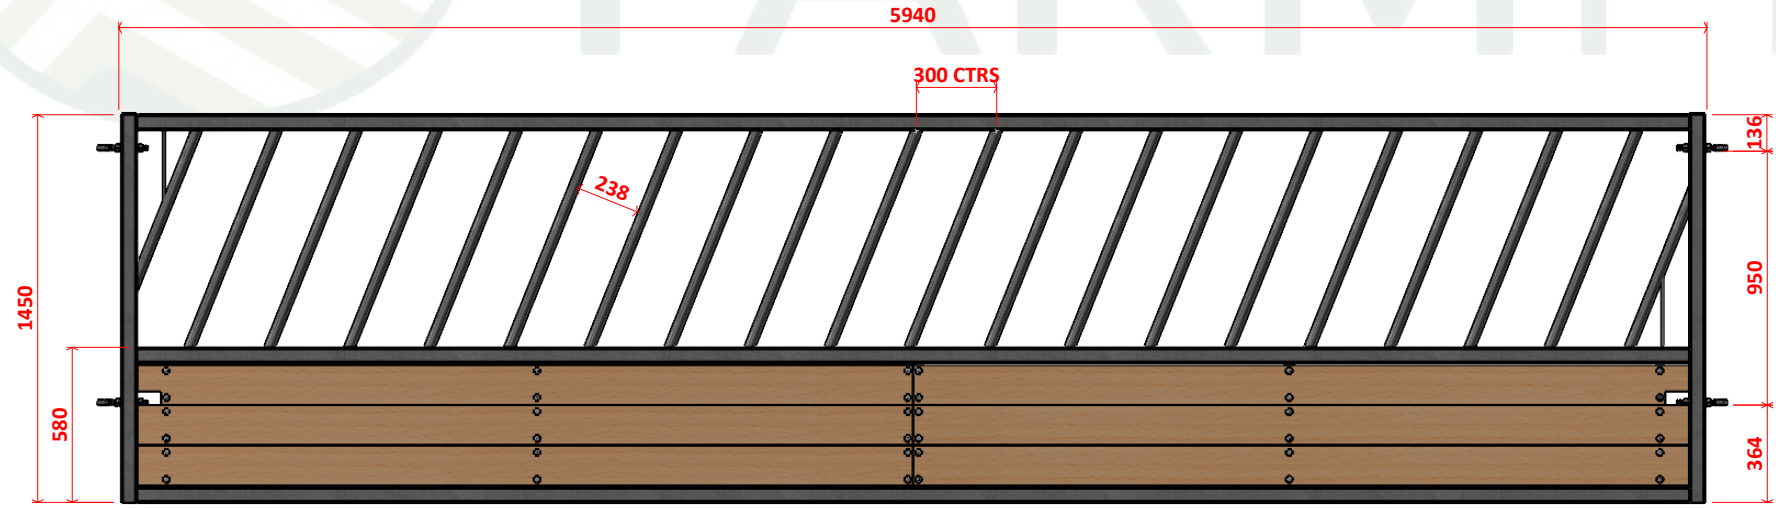

FARMFIT

Gates, Cubicles, Yokes, Feed Barriers, Sheep Equipment, Handling Systems, Concrete Products, Water Products, Posts, Fixings, Bespoke Fittings, Roofing, Ventilation & Much More!

TITLE:
Market Young Stock Diagonal Feed Barrier Panel c/w timber base to suit 20' (6096mm) REV A

PRODUCT CODE:
MFB354

SHEET 3 OF 3

Unit 1, Kellwood Business Park, Dumfries, DG1 4HF
T: 01576 204 963
E: sales@farmfituk.com

FARMFIT