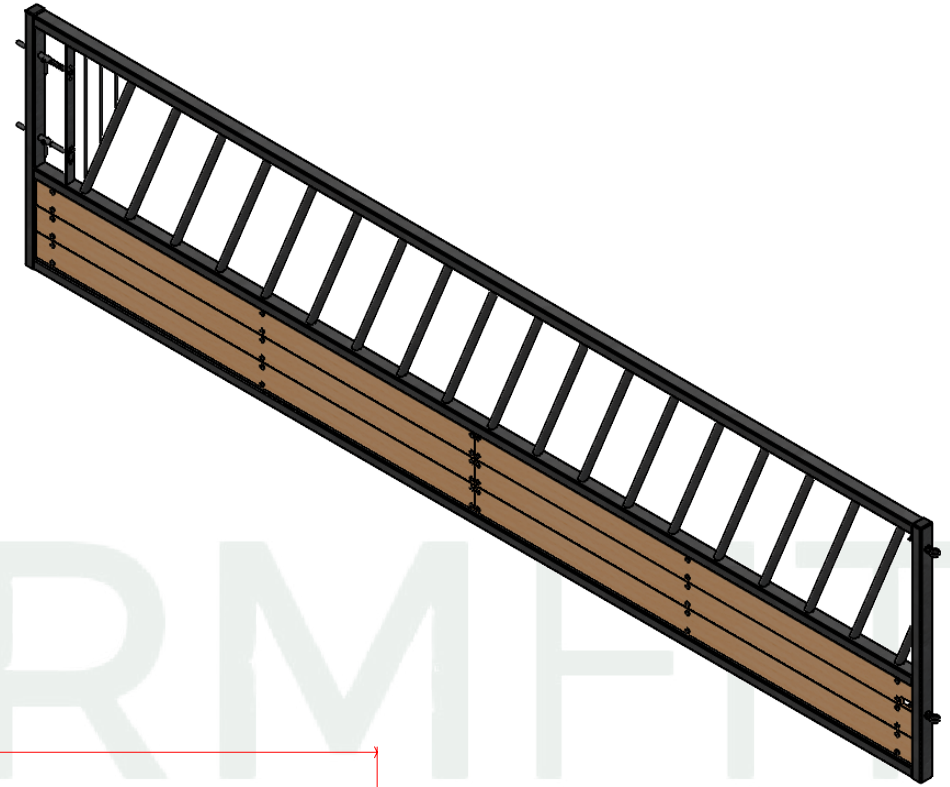

FARMFIT

Gates, Cubicles, Yokes, Feed Barriers, Sheep Equipment, Handling Systems, Concrete Products, Water Products, Posts, Fixings, Bespoke Fittings, Roofing, Ventilation & Much More!

TITLE:
MFB345 Market Young Stock
Diagonal Feed Barrier Gate Unit c/w
timber base to suit 20' (6096mm)

PRODUCT CODE:
MFB345

SHEET 3 OF 3

FARMFIT

Unit 1, Kellwood Business
Park, Dumfries, DG1 4HF
T: 01576 204 963
E: sales@farmfituk.com