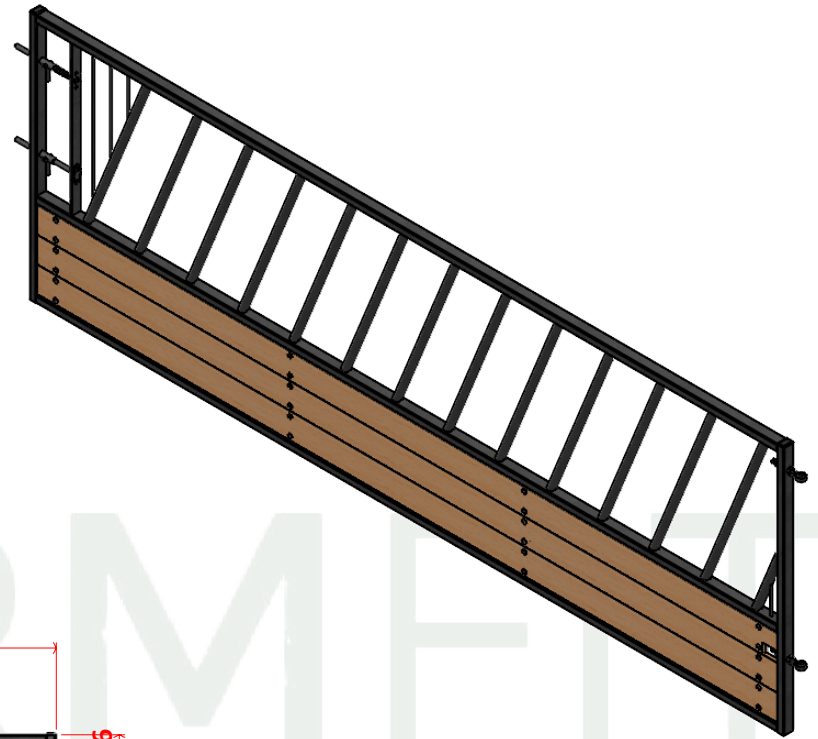

Gates, Cubicles, Yokes, Feed Barriers, Sheep Equipment, Handling Systems, Concrete Products, Water Products, Posts, Fixings, Bespoke Fittings, Roofing, Ventilation & Much More!

TITLE:
Market Young Stock Diagonal Feed Barrier Gate Unit c/w timber base to suit 15' (4572mm)

PRODUCT CODE:
MFB344

SHEET 2 OF 3

FARMFIT

Unit 1, Kellwood Business Park, Dumfries, DG1 4HF

T: 01576 204 963
E: sales@farmfituk.com