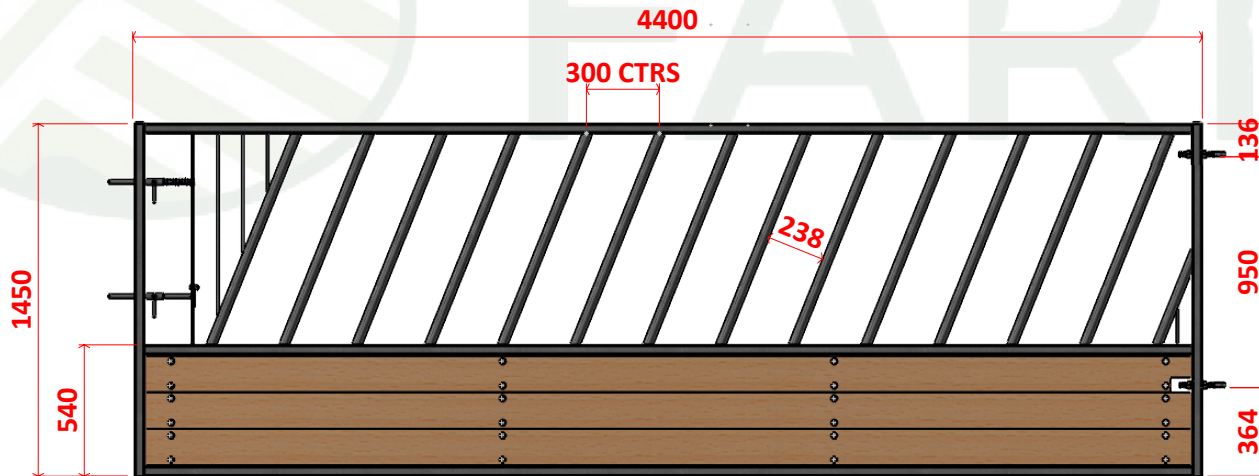

Gates, Cubicles, Yokes, Feed Barriers, Sheep Equipment, Handling Systems, Concrete Products, Water Products, Posts, Fixings, Bespoke Fittings, Roofing, Ventilation & Much More!

TITLE:
Market Young Stock Diagonal Feed Barrier Gate Unit c/w timber base to suit 15' (4572mm)

PRODUCT CODE:
MFB344

SHEET 2 OF 3

FARMFIT

Unit 1, Kellwood Business Park, Dumfries, DG1 4HF

T: 01576 204 963
E: sales@farmfituk.com