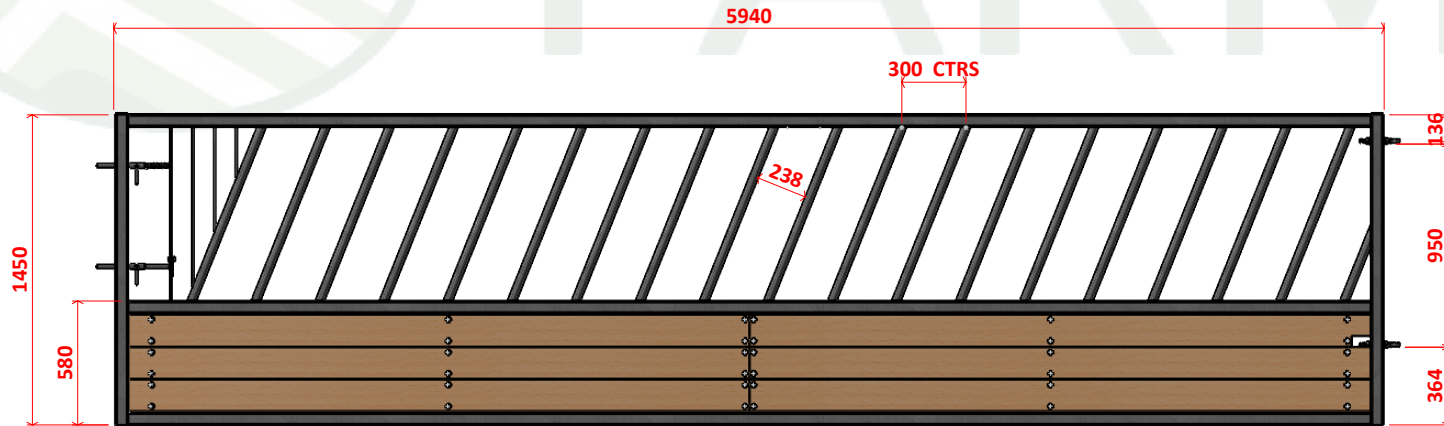

FARMFIT

Gates, Cubicles, Yokes, Feed Barriers, Sheep Equipment, Handling Systems, Concrete Products, Water Products, Posts, Fixings, Bespoke Fittings, Roofing, Ventilation & Much More!

TITLE:
MFB345 Market Young Stock
Diagonal Feed Barrier Gate Unit c/w
timber base to suit 20' (6096mm)

PRODUCT CODE:
MFB345

SHEET 3 OF 3

FARMFIT

Unit 1, Kellwood Business
Park, Dumfries, DG1 4HF
T: 01576 204 963
E: sales@farmfituk.com