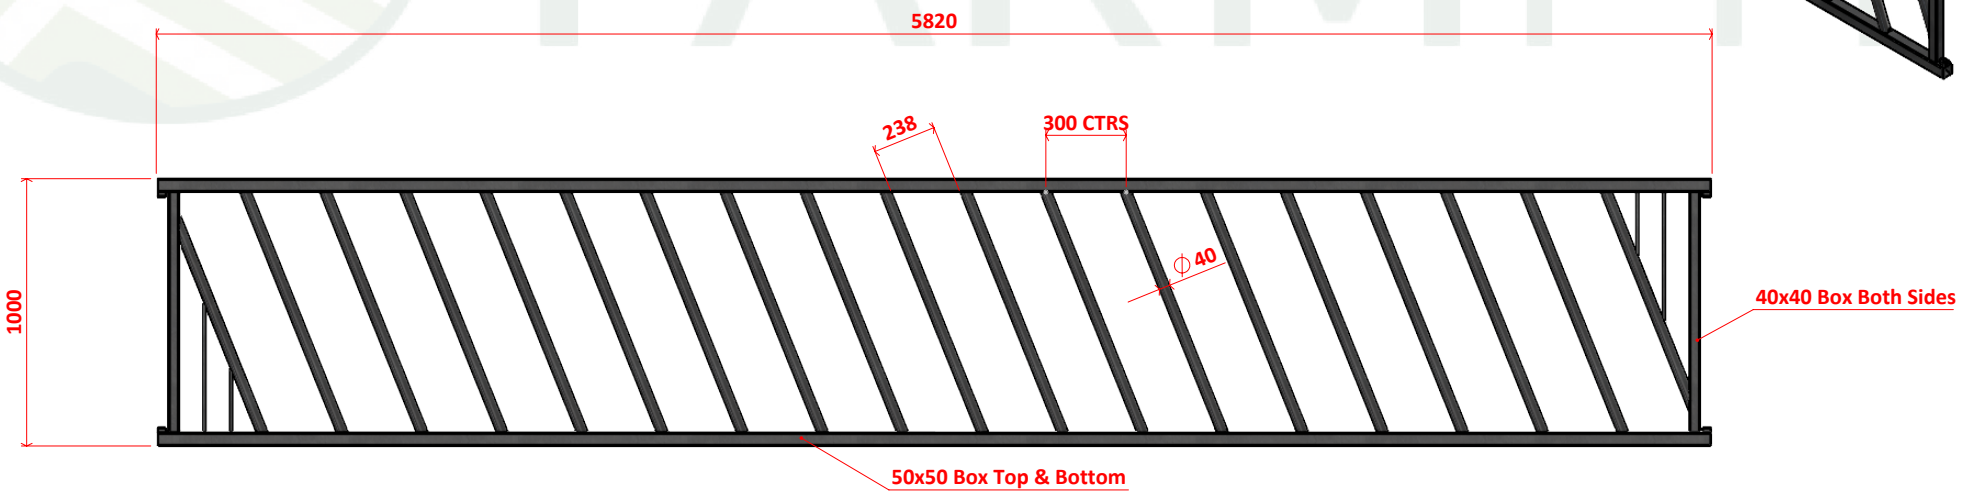

FARMFIT

Gates, Cubicles, Yokes, Feed Barriers, Sheep Equipment, Handling Systems, Concrete Products, Water Products, Posts, Fixings, Bespoke Fittings, Roofing, Ventilation & Much More!

TITLE:
Market Young Stock Diagonal Feed Barrier to suit 20' (6096mm)

PRODUCT CODE:
MFB342

SHEET 3 OF 3

Unit 1, Kellwood Business Park, Dumfries, DG1 4HF
T: 01576 204 963
E: sales@farmfituk.com

FARMFIT