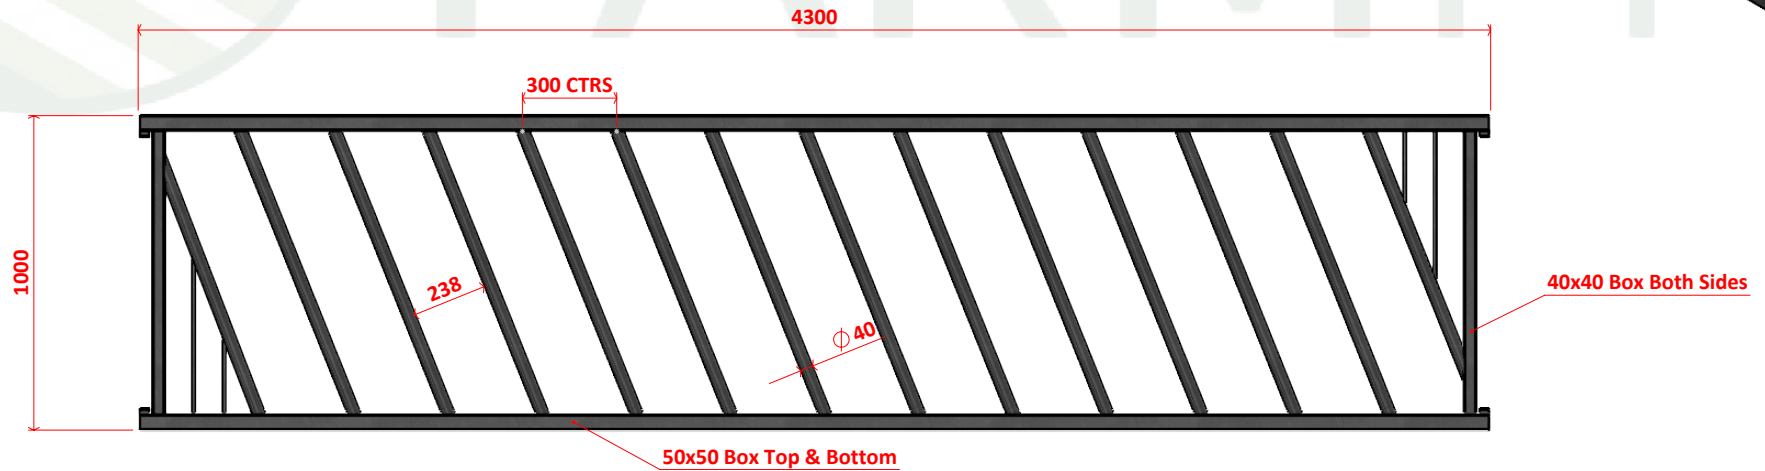

FARMFIT

Gates, Cubicles, Yokes, Feed Barriers, Sheep Equipment, Handling Systems, Concrete Products, Water Products, Posts, Fixings, Bespoke Fittings, Roofing, Ventilation & Much More!

TITLE:
Market Young Stock Diagonal Feed Barrier to suit 15' (4572mm)

PRODUCT CODE:
MFB341

SHEET 2 OF 3

Unit 1, Kellwood Business Park, Dumfries, DG1 4HF
T: 01576 204 963
E: sales@farmfituk.com

FARMFIT