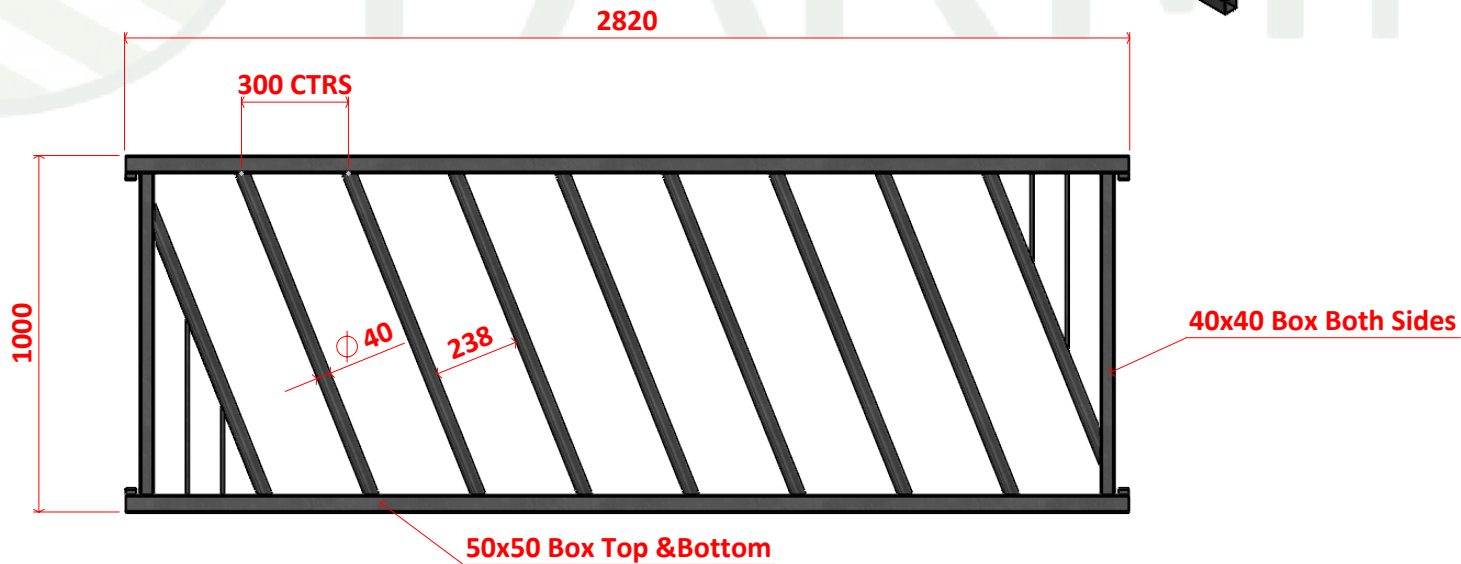

FARMFIT

Gates, Cubicles, Yokes, Feed Barriers, Sheep Equipment, Handling Systems, Concrete Products, Water Products, Posts, Fixings, Bespoke Fittings, Roofing, Ventilation & Much More!

TITLE:
Market Young Stock Diagonal Feed Barrier to suit 10' (3048mm)

PRODUCT CODE:
MFB340

SHEET 1 OF 3

Unit 1, Kellwood Business Park, Dumfries, DG1 4HF
T: 01576 204 963
E: sales@farmfituk.com

FARMFIT