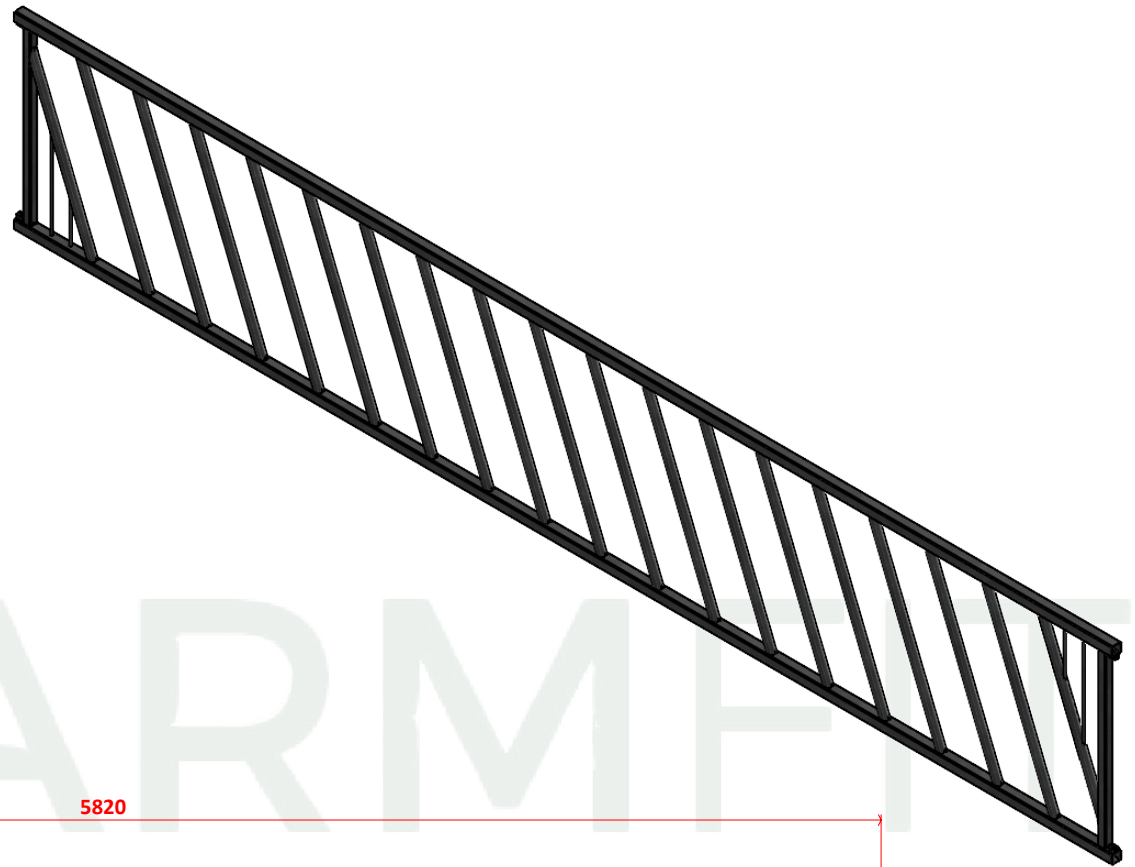

FARMFIT

Gates, Cubicles, Yokes, Feed Barriers, Sheep Equipment, Handling Systems, Concrete Products, Water Products, Posts, Fixings, Bespoke Fittings, Roofing, Ventilation & Much More!

TITLE:
Market Young Stock Diagonal Feed Barrier to suit 20' (6096mm)

PRODUCT CODE:
MFB342

SHEET 3 OF 3

Unit 1, Kellwood Business Park, Dumfries, DG1 4HF
T: 01576 204 963
E: sales@farmfituk.com

FARMFIT