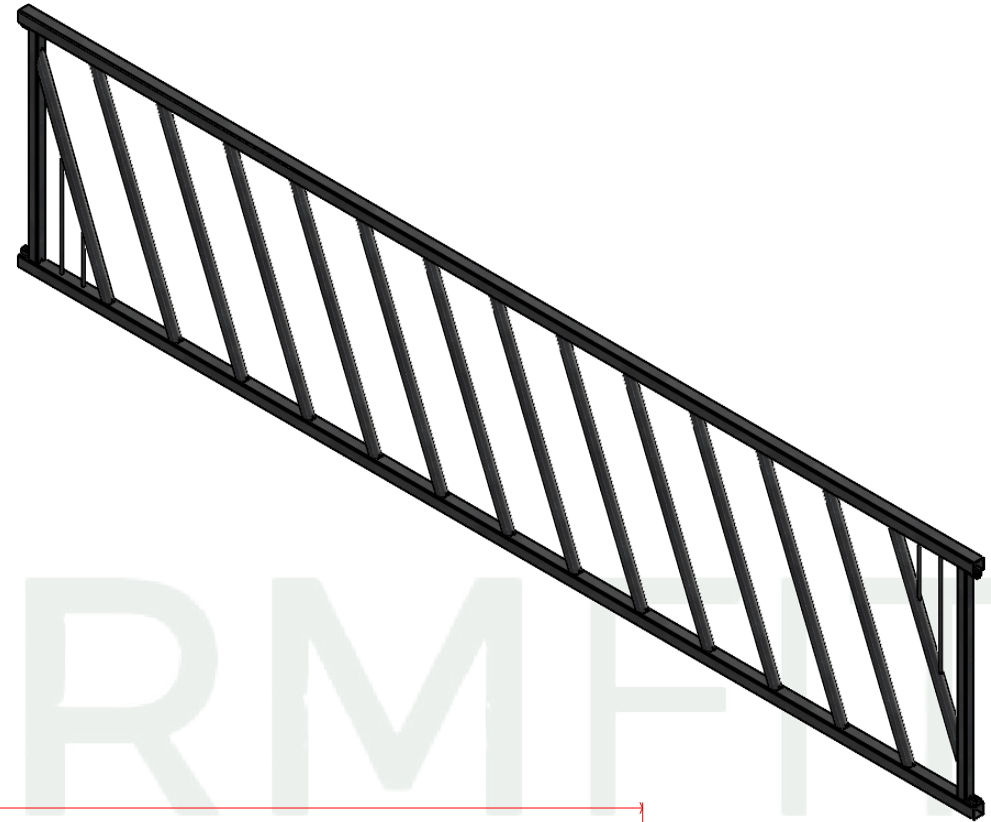

FARMFIT

Gates, Cubicles, Yokes, Feed Barriers, Sheep Equipment, Handling Systems, Concrete Products, Water Products, Posts, Fixings, Bespoke Fittings, Roofing, Ventilation & Much More!

TITLE:
Market Young Stock Diagonal Feed Barrier to suit 15' (4572mm)

PRODUCT CODE:
MFB341

SHEET 2 OF 3

Unit 1, Kellwood Business Park, Dumfries, DG1 4HF
T: 01576 204 963
E: sales@farmfituk.com

FARMFIT