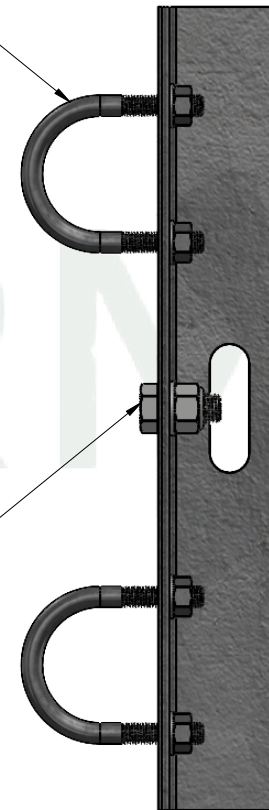

COMES WITH UBOLTS TO
SUIT BOTH 60.3 & 48.3 TUBE