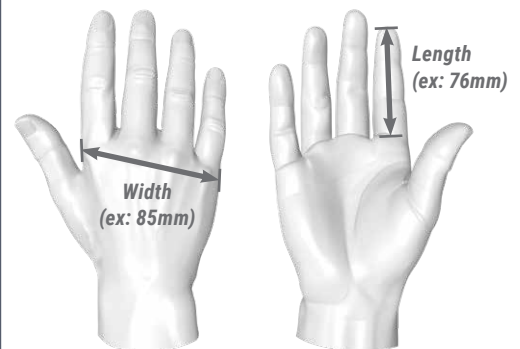

Sizing Guidelines Using the New 2018 NFPA Sizing Convention

A notable addition to the NFPA 1971 Standard on Protective Ensembles for Structure Firefighting and Proximity Firefighting, 2018 Edition, involves mandatory numerical sizing with a designation of normal or wide. There are 7 numerical sizes required, from 64-82, shown below, along with optional sizes.

Proper size and fit is determined by measuring the length of your index finger in millimeters to reach the closest numerical size. A measurement across the top of your knuckles will give you the corresponding width. In the example below, the glove size would be 76N.

The "size" (number) is the length of the index finger in millimeters
 "N" or "W" is the width
 Example: Size "76N"

Numeric Size:	6	7	8	9	10	11	12	13
Letter Size:	XS	S	M	L	XL	2XL	3XL	4XL
NFPA-1971 2018 Size:	64N	70N	70W	76N	76W	82N	82W	82XW