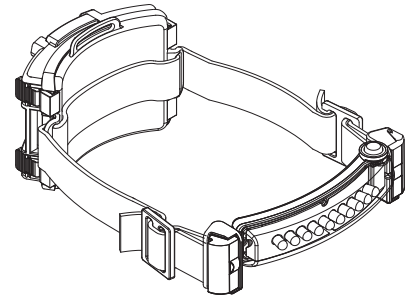

PRODUCT SUMMARY

See wider and better with the FoxFury Command LED Headlamp / Helmet Lights. These rugged lights provide hands-free illumination in all-weather conditions and deliver panoramic lighting for immediate situation assessment. They are designed for use on safety helmets (including hard hats and fire fighter helmets), on a cap, or directly on the forehead.

FEATURES

- True to Life™ LED Technology
- Blend of focused and panoramic light
- 3 intensities (low, medium, high)
- Ultra-Slim design fits most U.S. style fire helmets with external face shields
- Rear safety LED
- Quick tilt (45°) to aim light (Tilt models)
- Waterproof and Impact Resistant
- Fire resistant: meets NFPA 1971-8.6 (2013) requirements

MATERIALS

- Nylon 66 housing with polycarbonate lens
- Silicone cable
- Silicone (LoPro models only) and elastic straps included

CERTIFICATIONS

- IPX7
- CE-EMC

MODEL	WIDTH	HEIGHT	DEPTH	WEIGHT*	LUMENS	MAX BEAM DISTANCE	BATTERY LIFE
COMMAND LOPRO WHITE	5.3 in (135 mm)	1.0 in (25 mm)	0.7 in (18 mm)	9.6 oz (272 g)	HIGH: 65 MEDIUM: 45 LOW: 16	92 ft (28 m)	HIGH: 7 hours MED: 10 hours LOW: 28 hours
COMMAND+ LOPRO WHITE & GREEN	5.3 in (135 mm)	1.0 in (25 mm)	0.7 in (18 mm)	9.6 oz (272 g)	HIGH: 100 MEDIUM: 78 LOW: 32	114 ft (35 m)	HIGH: 5 hours MED: 6 hours LOW: 14 hours
COMMAND TILT WHITE	4.8 in (122 mm)	1.0 in (25 mm)	1.0 in (25 mm)	9.6 oz (272 g)	HIGH: 65 MEDIUM: 45 LOW: 16	92 ft (28 m)	HIGH: 7 hours MED: 10 hours LOW: 28 hours
COMMAND+ TILT WHITE	4.8 in (122 mm)	1.0 in (25 mm)	1.0 in (25 mm)	9.6 oz (272 g)	HIGH: 100 MEDIUM: 78 LOW: 32	114 ft (35 m)	HIGH: 5 hours MED: 6 hours LOW: 14 hours
COMMAND+ TILT WHITE & GREEN	4.8 in (122 mm)	1.0 in (25 mm)	1.0 in (25 mm)	9.6 oz (272 g)	HIGH: 100 MEDIUM: 78 LOW: 32	114 ft (35 m)	HIGH: 5 hours MED: 6 hours LOW: 14 hours
COMMAND+ TILT WHITE & AMBER	4.8 in (122 mm)	1.0 in (25 mm)	1.0 in (25 mm)	9.6 oz (272 g)	HIGH: 100 MEDIUM: 78 LOW: 32	114 ft (35 m)	HIGH: 5 hours MED: 6 hours LOW: 14 hours