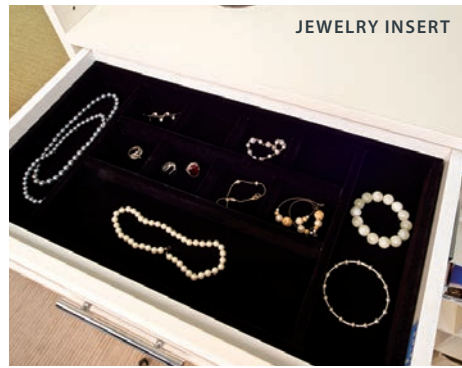

Accessories add Versatility and Functionality