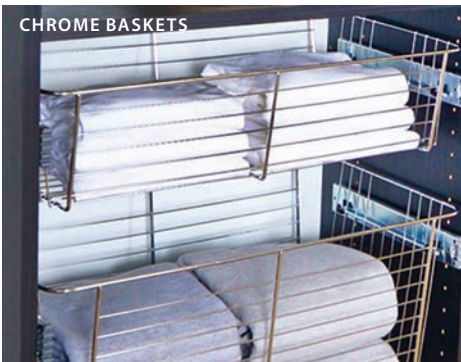

Accessories add Versatility and Functionality