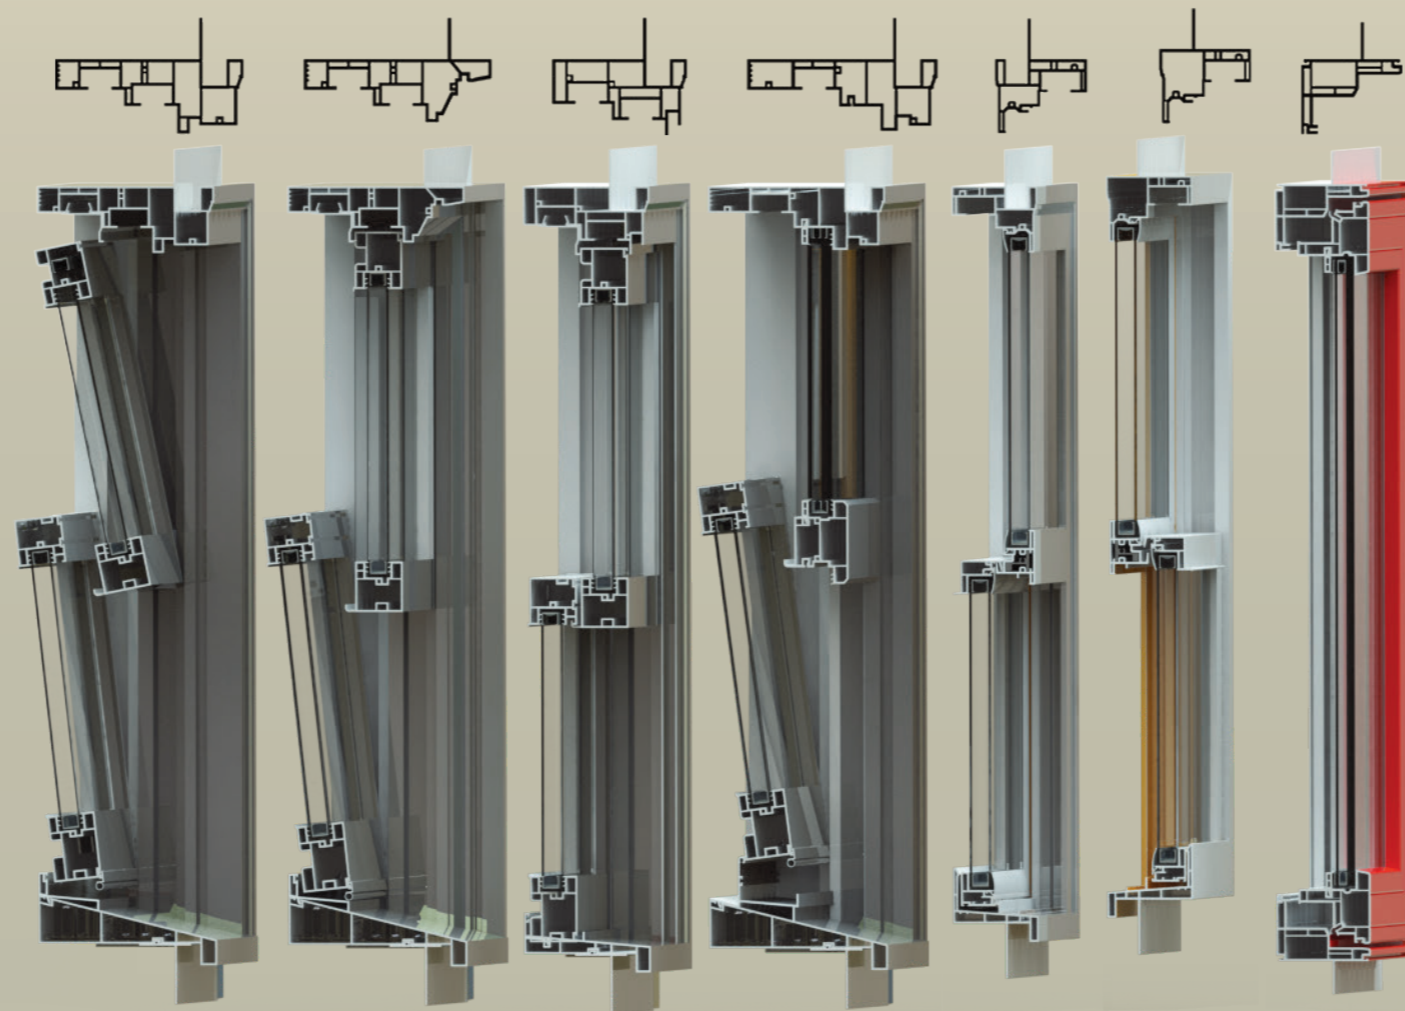

### Optional Features for Southern Rose Vinyl Windows

- Painted exterior colors available
- Profile or flat grilles between glass
- Low-E, obscure, bronze or gray, tint or tempered glass
- Custom shapes and sizes
- 7/8" and 1-1/4" Profile simulated divided light grilles
- Half length fiberglass screen on Single Hung
- Full length fiberglass screen on Double Hung
- Factory applied primed wood jamb extensions
- Euro-white, earthtone or tan colored vinyl

### 8010 Premium Double Hung Special Features

- 180° Exterior vinyl brick mould
- 3/4" Insulated glass using warm edge technology provides efficient thermal and sound insulation
- 4 9/16" Vinyl jamb ready for interior trim
- Full width interlock at check rail
- Both sashes tilt in for easy cleaning
- Dual duro-meter glazing design consists of flexible and semi-rigid vinyl flanges that seal the sash and glass together with a truly tight seal
- Six point locking system with easy to operate latches
- Painted exterior colors available

### 8017 Premium Double Hung with Contemporary Profile

- Contemporary exterior profile is the same as Clad Aluminum Windows
- 3/4" Insulated glass using warm edge technology provides efficient thermal and sound insulation
- 4 9/16" Vinyl jamb
- Full width interlock at check rail
- Both sashes tilt for easy cleaning
- Dual duro-meter glazing design consists of flexible and semi-rigid vinyl flanges that seal the sash and glass together with a truly tight seal
- Six point locking system with easy to operate latches

### 7010 Double Hung Special Features

- 2-3/8" Vinyl jamb
- 3/4" Insulated glass using warm edge technology provides efficient sound insulation
- Both sashes tilt in for easy cleaning
- Integral nailing fin
- Six point locking system on tilt in sash with easy to operate latches
- Dual duro-meter glazing design consists of flexible and semi-rigid vinyl flanges that seal the sash and glass together with a truly tight seal