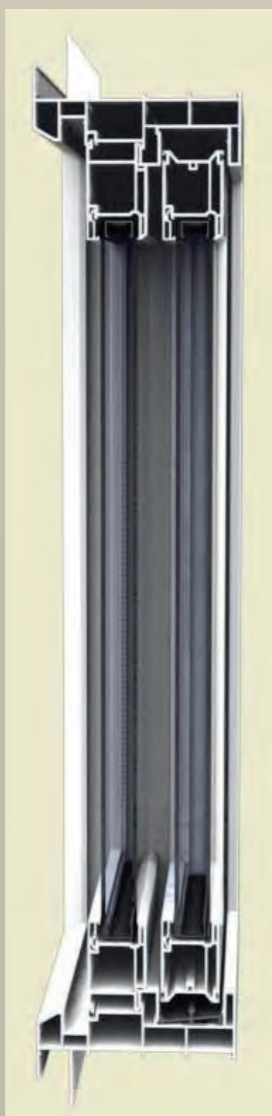

9000 Bi-Parting Patio Door

- Color matched key lock single point hardware included, multipoint hardware optional
- Standard DP-35
- Welded frame and door panels with internal steel reinforcement for added strength
- 1" Overall insulated tempered glass with optional high performance
- Low-E/Argon gas for energy savings
- Dual adjustable ball bearing rollers for smooth easy-glide operation
- Available in widths up to 12 ft. wide and heights up to 8 ft. tall (OXXO Configuration)
- Custom sized and built for your opening, factory assembled ready to install
- Dual weather-stripping for better wind resistance
- Available with or without an installation nailing fin and siding trim J-channel for easy installation
- Painted exterior options available

The *Sienna*
Series Window System

The Total Tear Out Window

8027 Double Hung Special Features

- Woodshop window completely removed, leaving a wider opening for replacement
- Colonial brick mould finishes out your window exterior
- 3/4" Insulated glass for energy efficiency
- Integral nailing fin
- Continuous head and sill
- 3/4" Contour grid
- 4 9/16" Vinyl jamb
- Both sashes tilt for easy cleaning
- Double sash lock with keeper
- Maintenance free vinyl
- Dual weatherstripping on sash
- Foam wrapped
- Block and tackle balance system
- Euro-white, tan and earthtone vinyl colors available
- Painted exterior options available