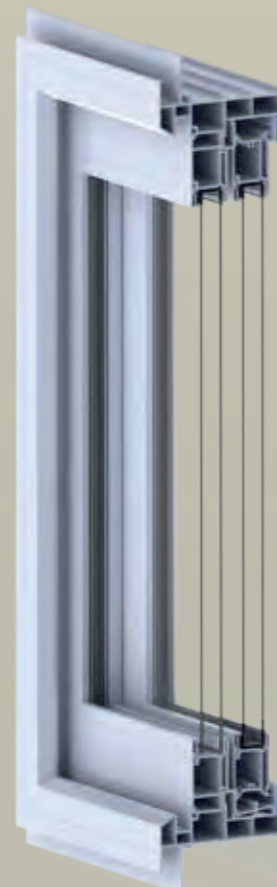

9000 Sliding Door Special Features

- Color matched key lock single point hardware included, multipoint hardware optional
- Standard DP-35 or optional DP-50 to meet the toughest building codes
- Welded frame and door panels with internal steel reinforcement for added strength
- 1" Overall insulated tempered glass with optional high performance Low-E/Argon gas for energy savings
- Dual adjustable ball bearing rollers for smooth easy-glide operation
- Two and three panel doors available up to 9 ft. wide and 8 ft. tall
- Custom sized and built for your opening, factory assembled ready to install
- Dual weather-stripping for better wind resistance
- Available with or without an installation nailing fin and siding trim J-channel for easy installation
- Sliding, color matched screen available with built-in screen track for dependable operation
- Available with blinds between the glass (9001 Series)
- Painted exterior options available

Swing Door Replacement