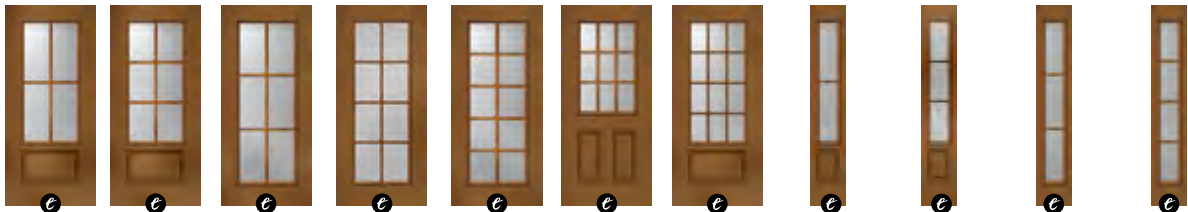

DOOR STYLE	3/4 GLASS 4-LITE SDL	3/4 GLASS 6-LITE SDL	FULL GLASS 6-LITE SDL	FULL GLASS 8-LITE SDL	FULL GLASS 10-LITE SDL	HALF GLASS 9-LITE SDL	3/4 GLASS 12-LITE SDL	3/4 SL 2-LITE SDL	3/4 SL 3-LITE SDL	FULL SL 3-LITE SDL	FULL SL 4-LITE SDL
SMOOTH FG	●	●	●	●	●	●	●	●	●	●	●
OGF - OAK	●	●	●	●	●	●	●	●	●	●	●
MGF - MAHOGANY	●	●	●	●	●	●	●	●	●	●	●
FGF - FIR											
STEEL	●	●	●	●	●	●	●	●	●	●	●

- In stock glass
- Special order glass
- ⓪ LoE glass

The Traditional SDL bars are injection molded along with the Evolve® Frame to eliminate separate application of the SDL bars. This all-in-one design offers a better flush to-glass fit. Evolve frames are available in white or oak FiberMate® material.