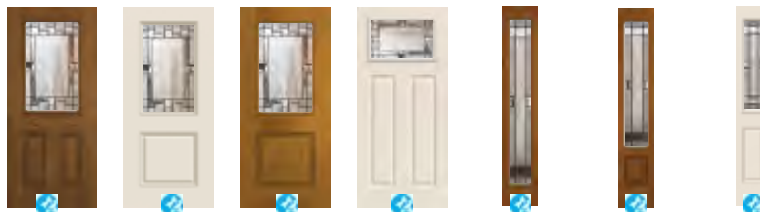

DOOR STYLE	1/2 GLASS 2-PANEL	1/2 GLASS 1-PANEL	1/2 GLASS 1-PANEL PLANK	CRAFTSMAN	FULL SIDELIGHT	3/4 SIDELIGHT	1/2 SIDELIGHT
SMOOTH FG	●	●		●	●	●	●
OGF - OAK	●			●	●	●	●
MGF - MAHOGANY	●			●	●	●	
FGF - FIR			●	●	●		
STEEL	●	●	●	●	●	●	●

- In stock glass
- Special order glass
- Helps meet Energy Star