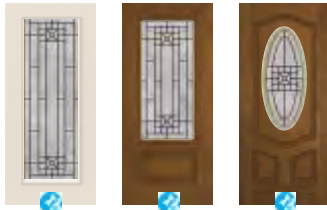

COURTYARD

Craftsman Style

Wrought Iron designs are timeless. The pronounced fretwork of Courtyard creates a look that is both strong and subtle. Courtyard offers a high privacy level.

DOOR STYLE	FULL GLASS	3/4 GLASS 1-PANEL	OVAL GLASS 3-PANEL SCROLL
SMOOTH FG	●	●	
OGF - OAK	●	●	●
MGF - MAHOGANY	●	●	
FGF - FIR			
STEEL	●	●	

- 1 Granite Glass
- 2 Nickel Veined Wrought Iron Caming