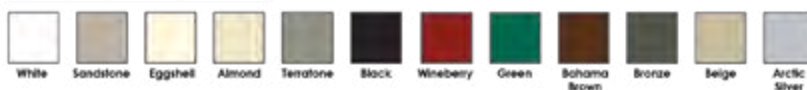

STANDARD COLORS: White & Black are STOCK

STOCK in White and Black

Lensing Opening Specifications

Fiberglass & Steel Door Units

6'8" High Inswing Door Units

Deduct 5/8" for Outswing and ADA Sill Units

Unit Size	Opening Type	Width	Height
2'8"	Rough Opening	34"	82 1/4"
	Tip to Tip Brick Mould	36"	83"
3'0"	Rough Opening	38"	82 1/4"
	Tip to Tip Brick Mould	40"	83"
1'0" - 3'0"	Rough Opening	51 1/2"	82 1/4"
	Tip to Tip Brick Mould	53 1/2"	83"
1'2" - 3'0"	Rough Opening	53 1/2"	82 1/4"
	Tip to Tip Brick Mould	55 1/2"	83"
1'0" - 3'0" - 1'0"	Rough Opening	65"	82 1/4"
	Tip to Tip Brick Mould	67"	83"
1'2" - 3'0" - 1'2"	Rough Opening	69"	82 1/4"
	Tip to Tip Brick Mould	71"	83"
5'0" Double	Rough Opening	62 1/2"	82 1/4"
	Tip to Tip Brick Mould	64 1/2"	83"
5'4" Double	Rough Opening	66 1/2"	82 1/4"
	Tip to Tip Brick Mould	68 1/2"	83"
6'0" Double	Rough Opening	74 1/2"	82 1/4"
	Tip to Tip Brick Mould	76 1/2"	83"
6'0" Patio	Rough Opening	75 1/2"	82 1/4"
	Tip to Tip Brick Mould	77 1/2"	83"
9'0" Patio	Rough Opening	113"	82 1/4"
	Tip to Tip Brick Mould	115"	83"