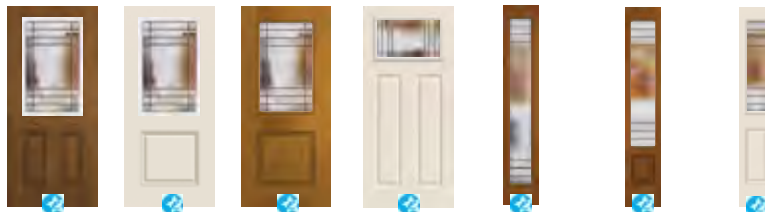

DOOR STYLE	FULL GLASS	3/4 GLASS 1-PANEL
SMOOTH FG	●	●
OGF - OAK	●	●
MGF - MAHOGANY	●	●
FGF - FIR		
STEEL	●	●

- 1 Hammered Glass
- 2 Clear Beveled
- 3 Aqualite