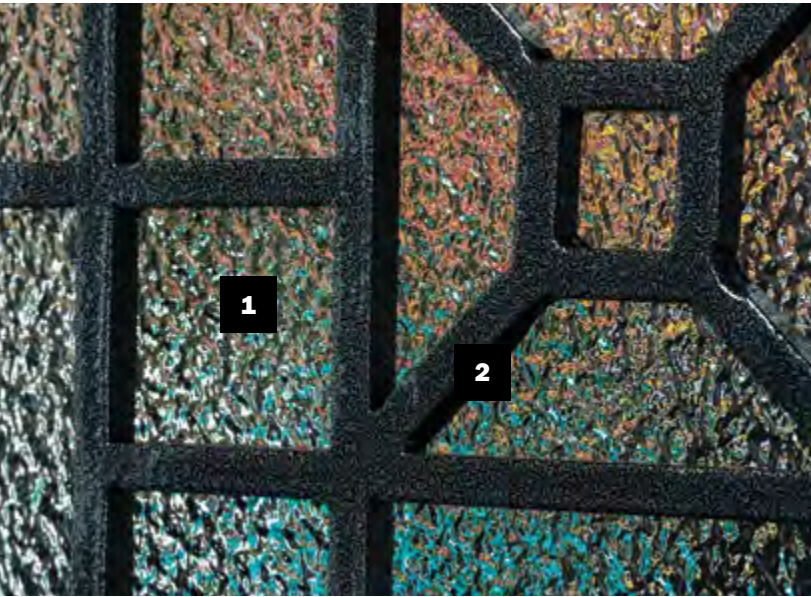

COURTYARD

Craftsman Style

Wrought Iron designs are timeless. The pronounced fretwork of Courtyard creates a look that is both strong and subtle. Courtyard offers a high privacy level.

DOOR STYLE	FULL GLASS	3/4 GLASS 1-PANEL	OVAL GLASS 3-PANEL SCROLL
SMOOTH FG	●	●	
OGF - OAK	●	●	●
MGF - MAHOGANY	●	●	
FGF - FIR			
STEEL	●	●	

- 1 Granite Glass
- 2 Nickel Veined Wrought Iron Caming