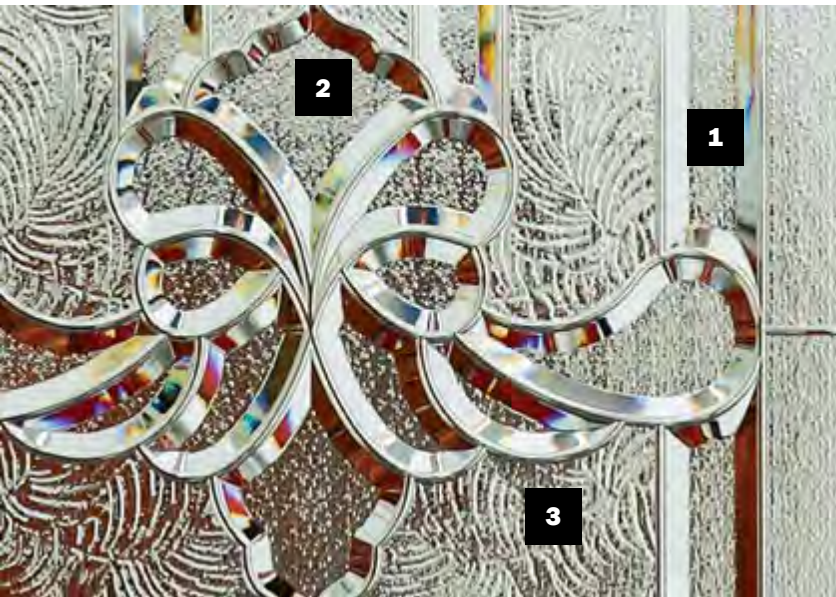

TUSCANY

Traditional Style

As its name suggests, Cadence flows into floral-inspired bevel. The deeply textured bevels of this bold design with crystal caming provides a three dimensional appearance.

DOOR STYLE	FULL GLASS	3/4 GLASS 1-PANEL	OVAL GLASS 3-PANEL SCROLL
SMOOTH FG	●	●	
OGF - OAK	●	●	●
MGF - MAHOGANY	●	●	
FGF - FIR			
STEEL	●	●	

- 1 Pebble Texture
- 2 Textured Bevel
- 3 Floral Swirl