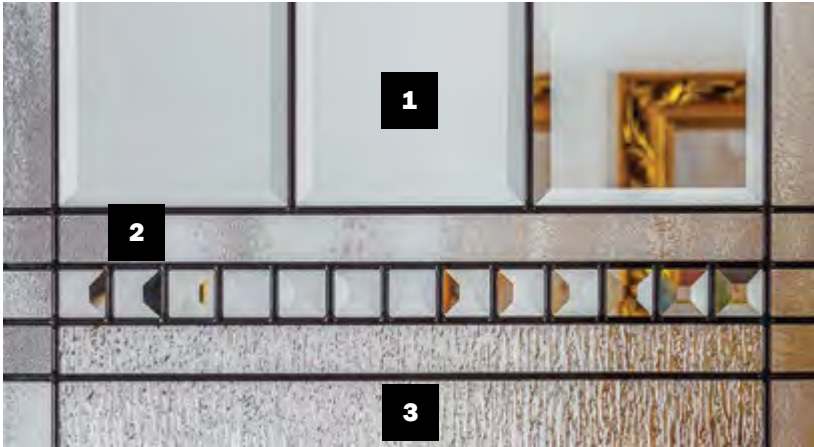

CHANELLE

Modern Style

Chanelle will bring a stately, elegant and timeless touch to any home, classic or modern. With clean lines, bright bevels and patina coming, it creates stunning light effects.