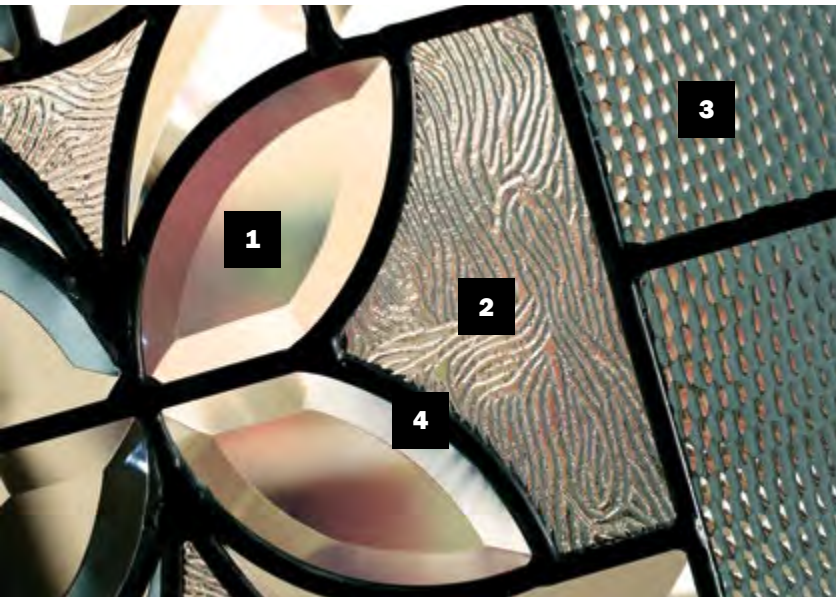

CADENCE

Traditional Style

As its name suggests, Cadence flows into floral-inspired bevel clusters defined with a patina finish that creates a bright and classic entrance with a medium level of privacy.