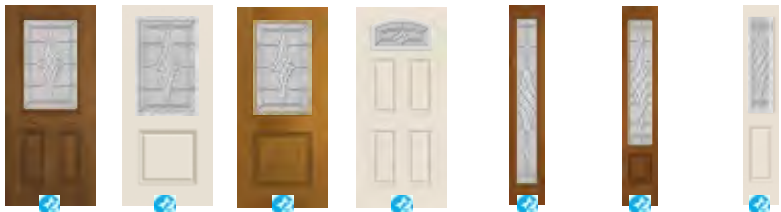

DOOR STYLE	1/2 GLASS 2-PANEL	1/2 GLASS 1-PANEL	1/2 GLASS 1-PANEL PLANK	ARCH GLASS 4-PANEL	FULL SIDELIGHT	3/4 SIDELIGHT	1/2 SIDELIGHT
SMOOTH FG	●	●		●	●	●	●
OGF - OAK	●			●	●	●	●
MGF - MAHOGANY	●				●	●	
FGF - FIR			●		●		
STEEL	●	●	●	●	●	●	●

- Special order glass
- 🔵 Helps meet Energy Star