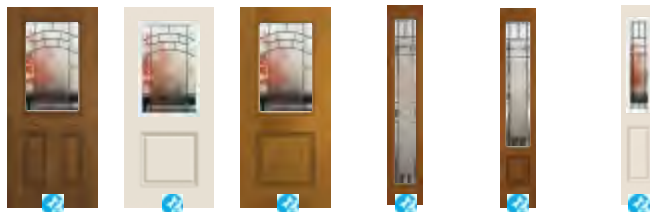

DOOR STYLE	FULL GLASS	3/4 GLASS 1-PANEL
SMOOTH FG	●	●
OGF - OAK	●	●
MGF - MAHOGANY	●	●
FGF - FIR		
STEEL	●	●

- **1** Granite
- **2** Clear Beveled
- **3** Beveled Granite