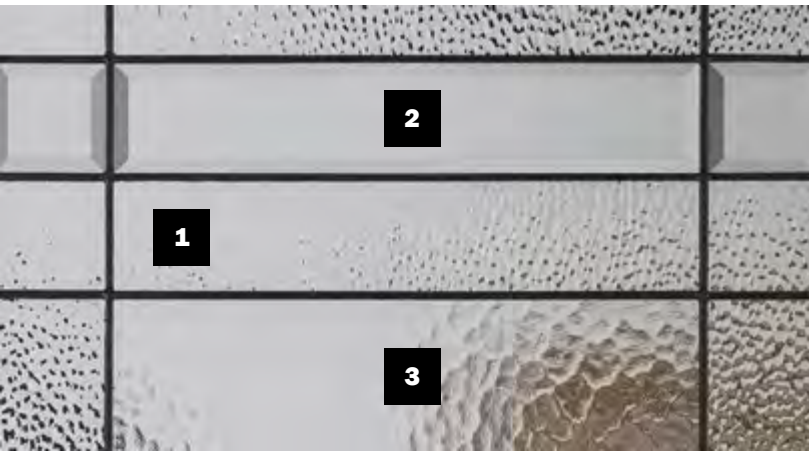

CELESTE

Modern Style

Celeste juxtaposes different types of glass within its patina coming to create a delicate and dignified geometric pattern and refined and balanced light effect.