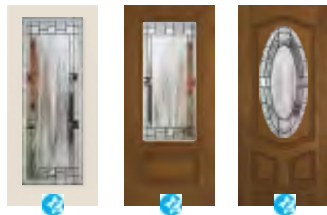

PORTRAIT

Traditional Style

An attractive minimalist design that blends textured glass with clear bevels and patina coming providing simplicity and privacy.

DOOR STYLE	FULL GLASS	3/4 GLASS 1-PANEL	OVAL GLASS 3-PANEL SCROLL
SMOOTH FG	●	●	
OGF - OAK	●	●	●
MGF - MAHOGANY	●	●	
FGF - FIR			
STEEL	●	●	

- **1** Water Glass
- **2** Clear Beveled
- **3** Granite
- **4** Pebble
- **5** Chinchilla