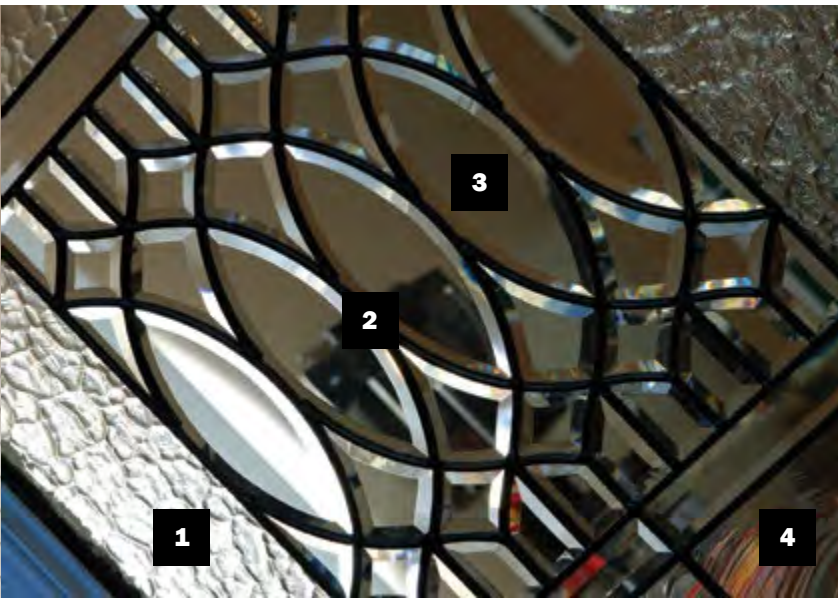

PARIS

Traditional Style

An elegant arrangement of clear bevels, textures and patina finish define the styling of this traditional old world collection that provides a moderate level of privacy.