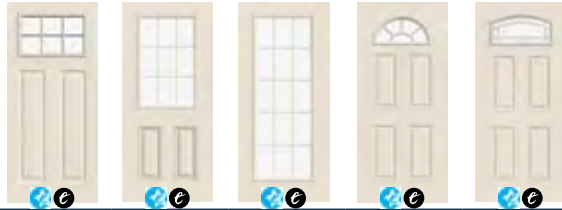

EXTERNAL GRILLS AND CLEAR GLASS 1-LITE

External Grills

DOOR STYLE	6 LITE	9 LITE	15 LITE	5 LITE SUNBURST	11 LITE ARCHTOP
SMOOTH FG	●	●	●	●	●
OGF - OAK	●	●	●	●	●
MGF - MAHOGANY	●	●	●	●	●
FGF - FIR	●	●	●	●	●
STEEL	●	●	●	●	●