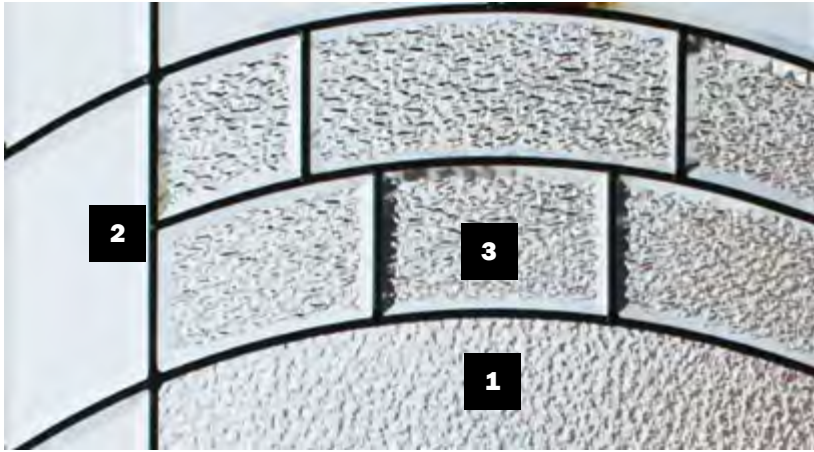

PARAGON

Traditional Style

Granite glass elements intersecting with an arched top comprised of clear bevels and patina coming, this elegant and appealing design provides medium privacy.