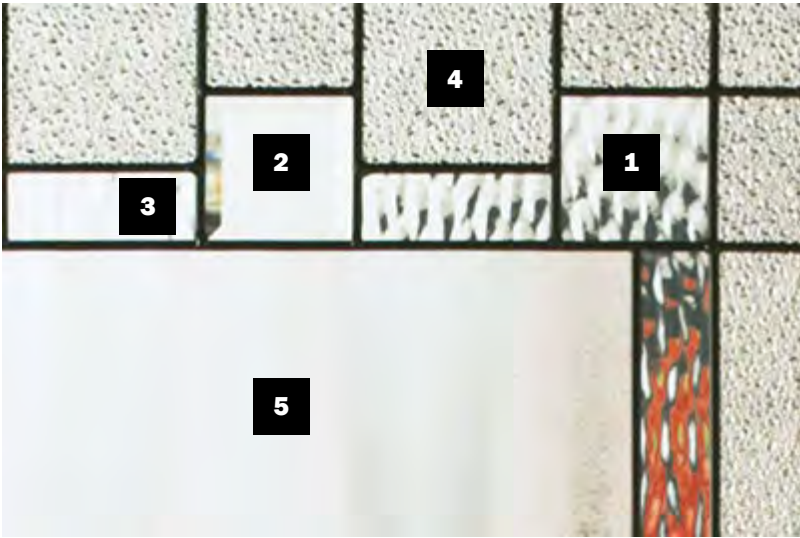

PORTRAIT

Traditional Style

An attractive minimalist design that blends textured glass with clear bevels and patina coming providing simplicity and privacy.

DOOR STYLE	FULL GLASS	3/4 GLASS 1-PANEL	OVAL GLASS 3-PANEL SCROLL
SMOOTH FG	●	●	
OGF - OAK	●	●	●
MGF - MAHOGANY	●	●	
FGF - FIR			
STEEL	●	●	

- **1** Water Glass
- **2** Clear Beveled
- **3** Granite
- **4** Pebble
- **5** Chinchilla