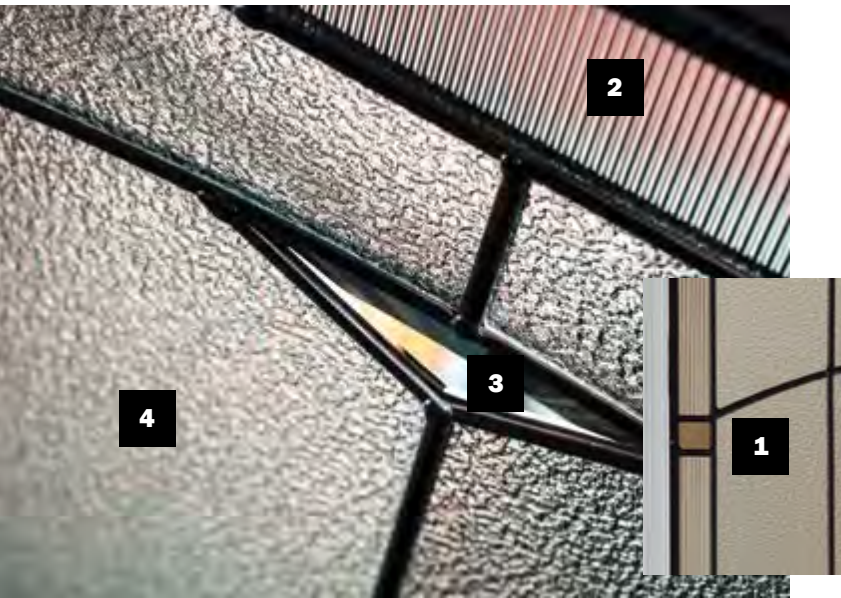

- Special order glass
- ⊕ Helps meet Energy Star

Traditional Style

Topaz's subtle pops of color, focal bevel cluster and patina finish combine to create a Craftsman-style doorglass adding beauty to your home's entryway and a high level of privacy.