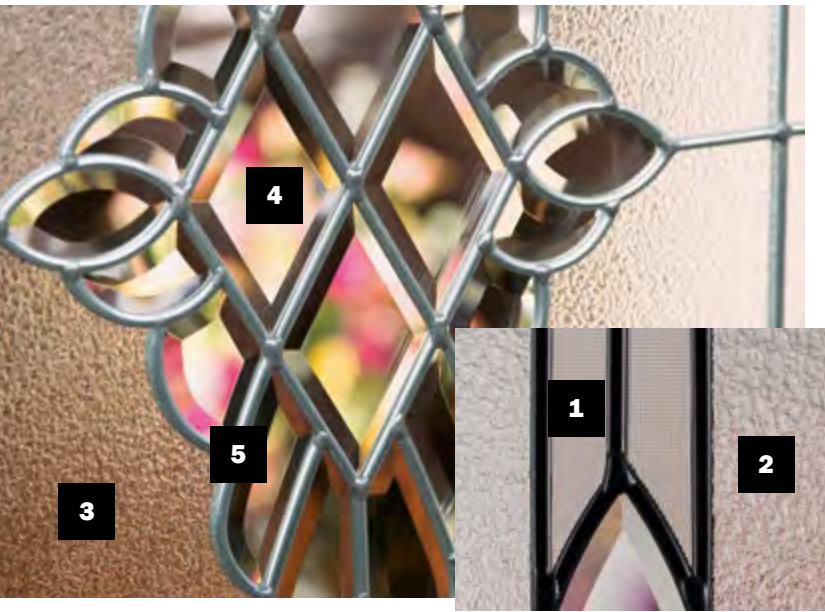

GRACE

Traditional Style

Accent your front door with the graceful styling of a bevel cluster. The classic look of Grace includes a backdrop of glass textures and a platinum or patina finish with a high level of privacy.

DOOR STYLE	FULL GLASS	3/4 GLASS 1-PANEL	OVAL GLASS 3-PANEL SCROLL
SMOOTH FG	●	●	
OGF - OAK	●	●	●
MGF - MAHOGANY	●	●	●
FGF - FIR			
STEEL	●	●	

- **1** Micro-Cubed Glass
- **2** Granite Glass
- **3** Micro-Granite Glass
- **4** Clear Bevels
- **5** Platinum Nickel Caming