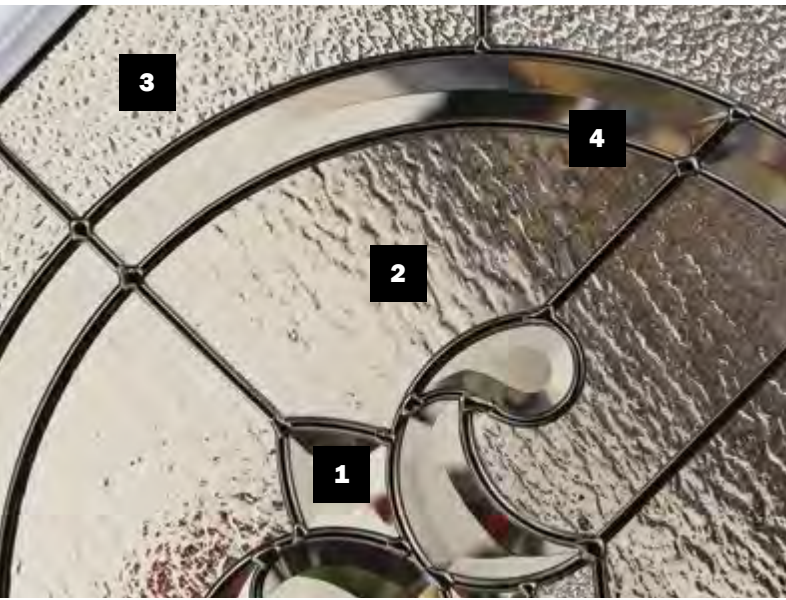

Traditional Style

A black chrome finish softly curves throughout a textured glass surface accented with clear bevel clusters providing a balanced, stylistically-forward European architecture with old world styling.