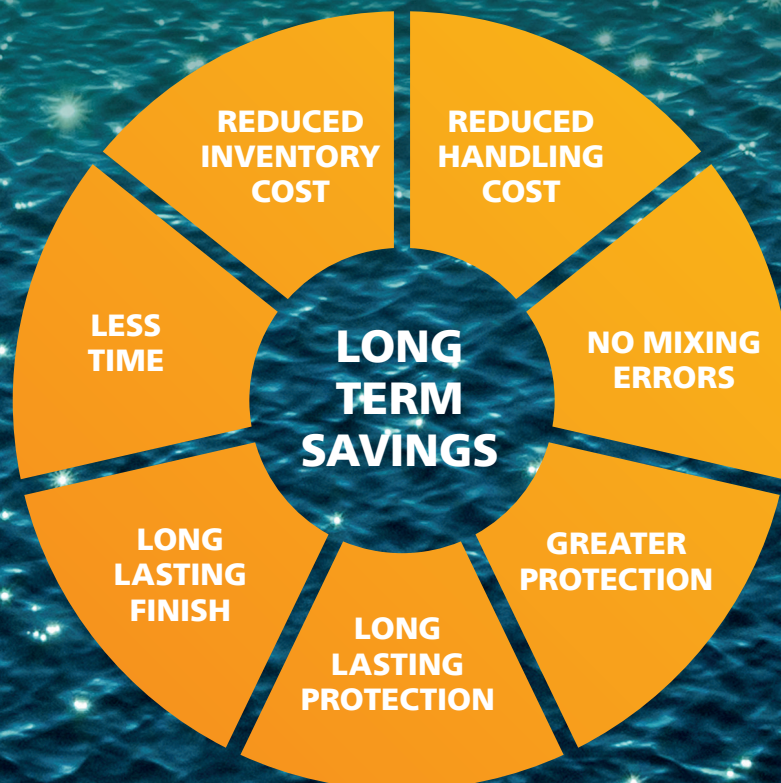

SMART PACK SYSTEM **reduced paint consumption**

Smart Pack System is designed to solve onboard maintenance challenges without the inconvenience of large paint containers.

Mixing is simple, quick and accurate. Because it is optimised for brush and roller application, an even film thickness is achieved. This results in less wasted time, less wasted paint and less wasted money.

With more than 9 million litres of Smart Pack System products applied worldwide their greater efficiencies are proven to contribute towards a better bottom line.