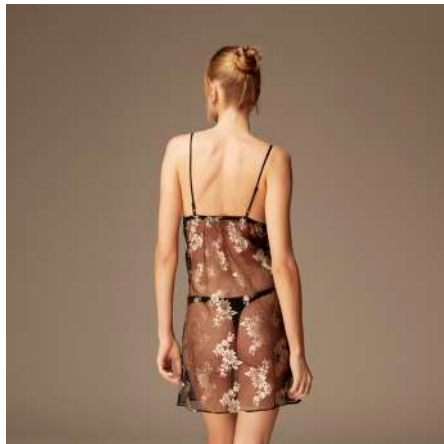

6 pcs set
S-M-L-XL

TOP

%100 polyamide

SHORT

%97 polyester %3 elasthane

1533

6 pcs set
S-M-L-XL

ROBE