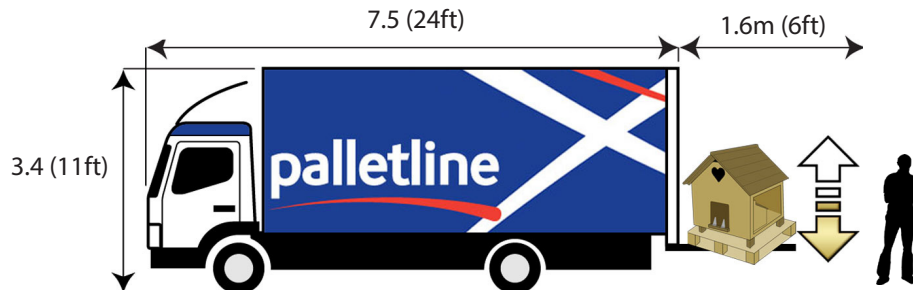

We always request a small 7.5 tonne lorry but if access for this size of vehicle is not possible (e.g. due to overhanging trees, narrow gateways etc), please call so we may consider other options.

A signature is always preferable but we can arrange for the pallet to be left in a safe place if required.