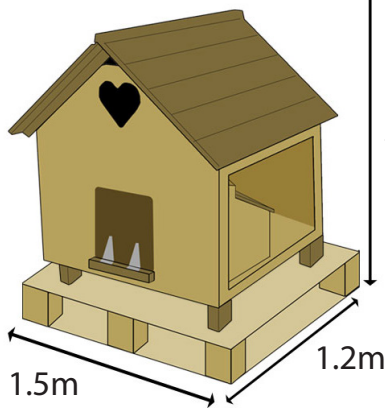

Flyte So Fancy

The Heart of Quality

Flyte so Fancy Pallet Deliveries

The delivery pallet size for most housing or log stores is 1.2m x 1.5m (4ft x 5ft) x up to 2.2m high (depending on order contents). The goods are wrapped and strapped on the pallet for you to unpack at your leisure.

Maximum Dimensions

Please note that this is the largest single pallet size we can send.

Should your order be too large to fit on a single pallet assembled, we will pack your order on the pallet flat-packed to make it as easy as possible for you.