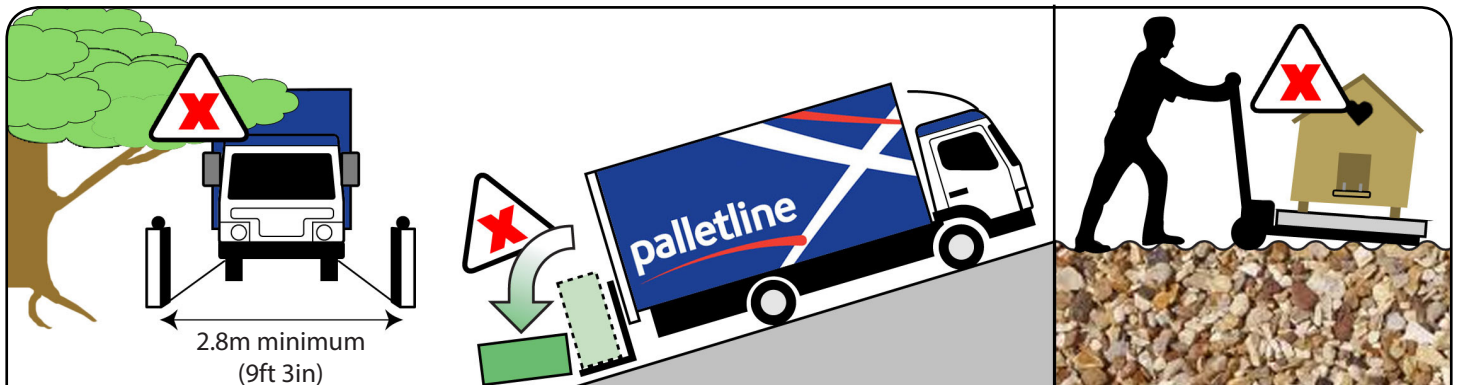

Ideally, access should be over 9ft 3in wide and obstacle free. The lorry needs to be on reasonably level ground or with the tail facing uphill. Please note that hand pump trucks **will not** operate on soft ground, grass or loose gravel