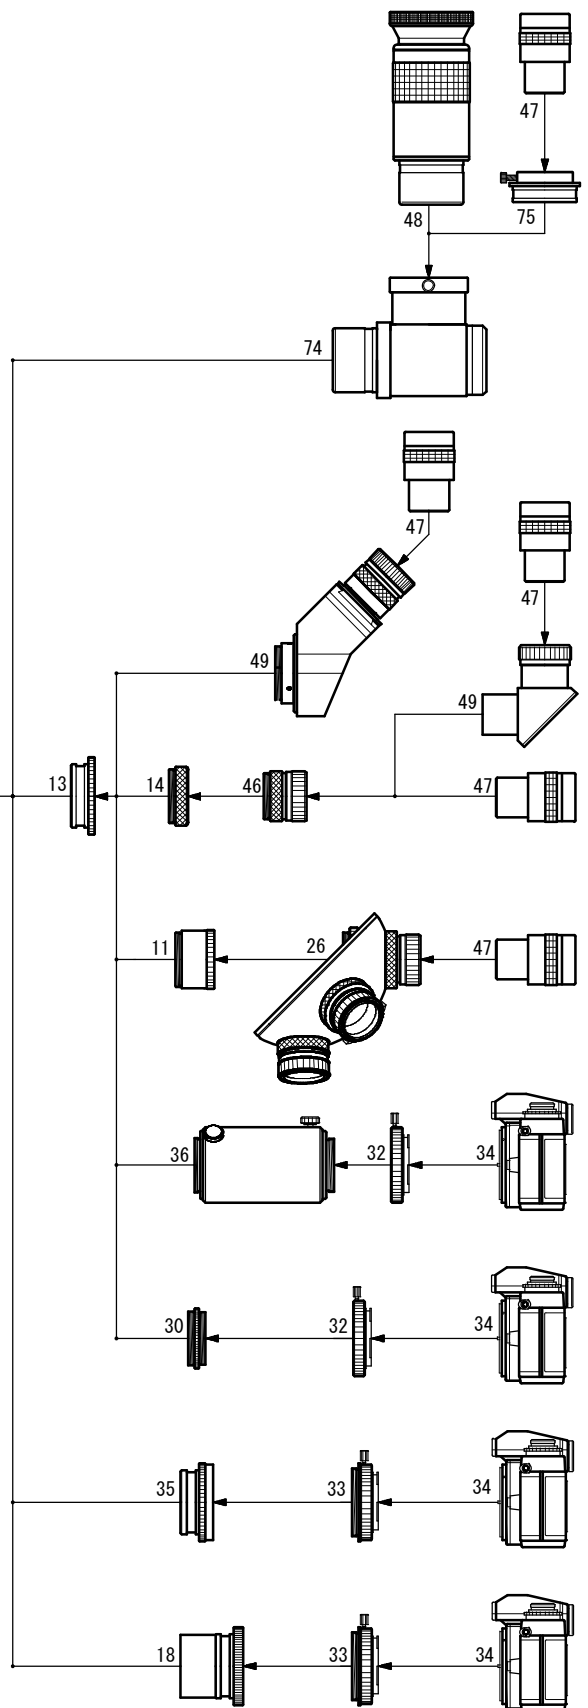

# Mewlon-210 Photo/Visual System Chart

- 11. Extension tube (S) [TKP00105]
- 13. 50.8 sleeve [TKP00113]
- 14. Coupling (S) [TKP00103]
- 18. Flattener/Reducer [TKA70581]
- 26. 5-turret [TKA00401]
- 30. Prime focus ring [TKA00206]
- 32. T-mount

- 33. Wide T-mount
- 34. 35mm SLR/DSLR camera
- 35. Prime focus ring (50.8) [TKA00207]
- 36. TCA-4 (31.7) [TKA00210]
- 46. Ocular adapter (31.7) [TKP00101]
- 47. Ocular (31.7mm)
- 48. Ocular (50.8mm)
- 49. Diagonal prism (31.7) [TKA00541]
- 74. Diagonal mirror (50.8) [TKA00543]
- 75. Adapter (DM) [TKA00111]
- 90. Twin viewer [TKA00410]

Standard Accessories: No. 13, 14 & 46

# Mewlon— 2 1 0

Universal Rack & Pinion Focuser

System Chart

1. R&P focuser unit
2. Tapered ring [TKA00721]
3. Coupling (AD) [TKA00723]
4. Coupling (50.8AD) [TKA00724]
5. Adapter (DT) [TKP73110]
13. 50.8 sleeve [TKP00113]
14. Coupling (S) [TKP00103]
18. Flattener/ Reducer [TKA70581]