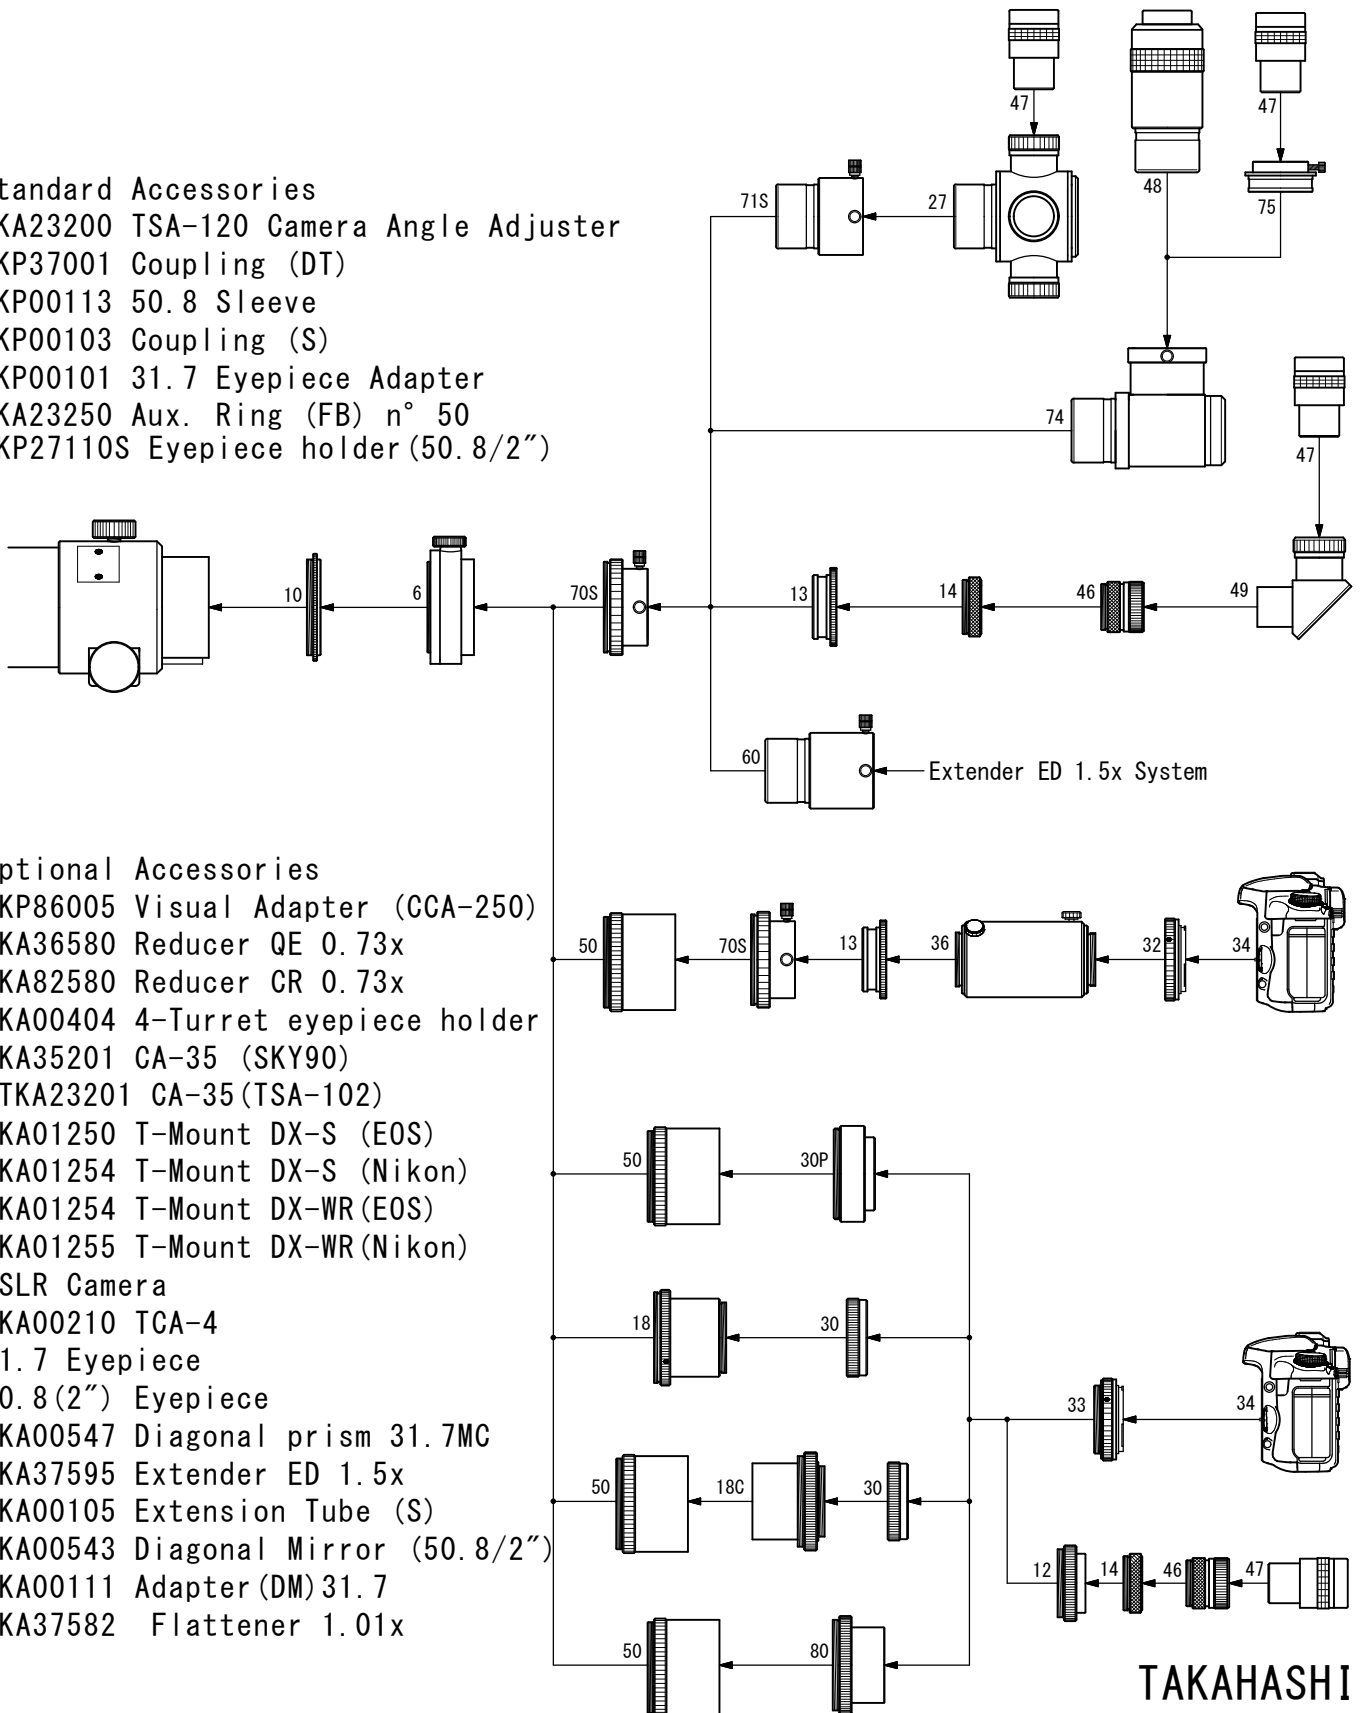

FSQ-85EDX Photo/Visual System Chart

▼ Standard Accessories

- 6. TKA23200 TSA-120 Camera Angle Adjuster
- 10. TKP37001 Coupling (DT)
- 13. TKP00113 50.8 Sleeve
- 14. TKP00103 Coupling (S)
- 46. TKP00101 31.7 Eyepiece Adapter
- 50. TKA23250 Aux. Ring (FB) n° 50
- 70S. TKP27110S Eyepiece holder (50.8/2")

▼ Optional Accessories

- 12. TKP86005 Visual Adapter (CCA-250)
- 18. TKA36580 Reducer QE 0.73x
- 18C. TKA82580 Reducer CR 0.73x
- 27. TKA00404 4-Turret eyepiece holder
- 30. TKA35201 CA-35 (SKY90)
- 30P. TKA23201 CA-35 (TSA-102)
- 32. TKA01250 T-Mount DX-S (EOS)
- TKA01254 T-Mount DX-S (Nikon)
- 33. TKA01254 T-Mount DX-WR (EOS)
- TKA01255 T-Mount DX-WR (Nikon)
- 34. DSLR Camera
- 36. TKA00210 TCA-4
- 47. 31.7 Eyepiece
- 48. 50.8 (2") Eyepiece
- 49. TKA00547 Diagonal prism 31.7MC
- 60. TKA37595 Extender ED 1.5x
- 71S. TKA00105 Extension Tube (S)
- 74. TKA00543 Diagonal Mirror (50.8/2")
- 75. TKA00111 Adapter (DM) 31.7
- 80. TKA37582 Flattener 1.01x

TAKAHASHI