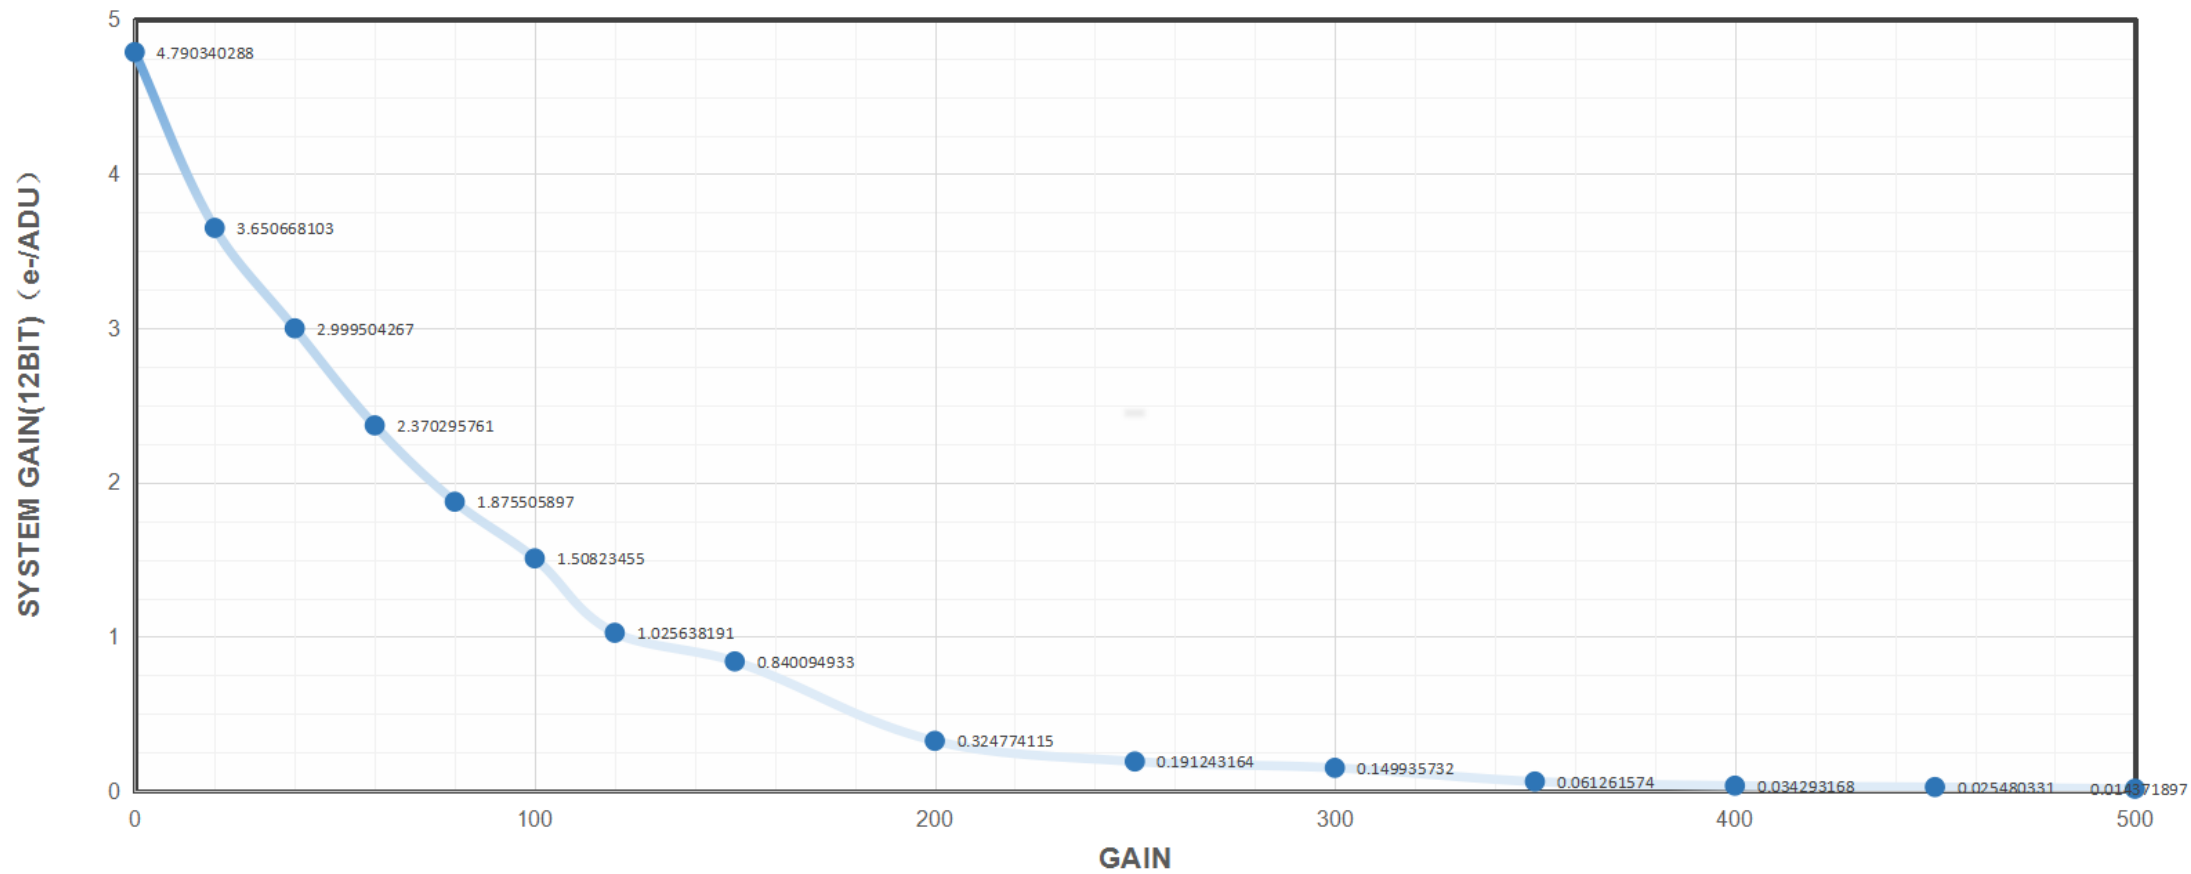

QHY163M SYSTEM GAIN(12BIT)

QHY163M Readout noise

QHY163M Dynamic Range

QHY163M FULLWELL

QHY163 Dark Current VS. Temperature