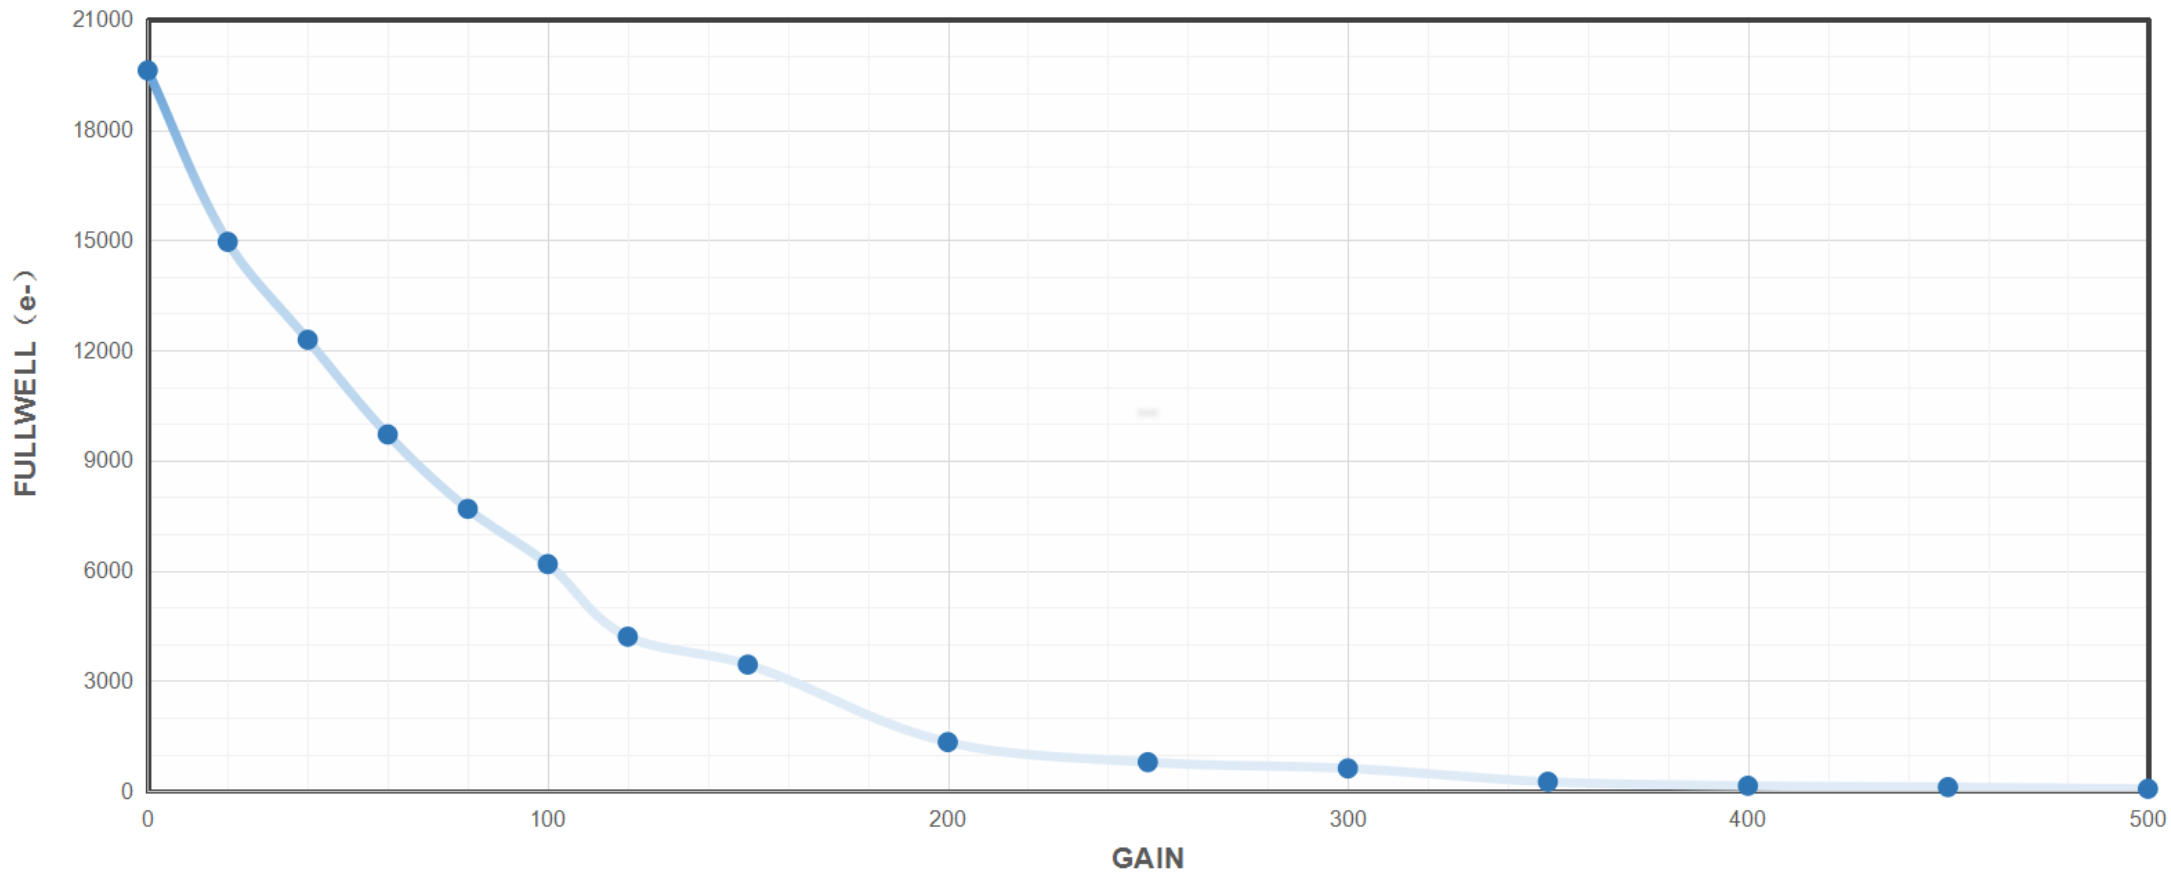

QHY163M SYSTEM GAIN(12BIT)

QHY163M Readout noise

QHY163M Dynamic Range

QHY163M FULLWELL

QHY163 Dark Current VS. Temperature