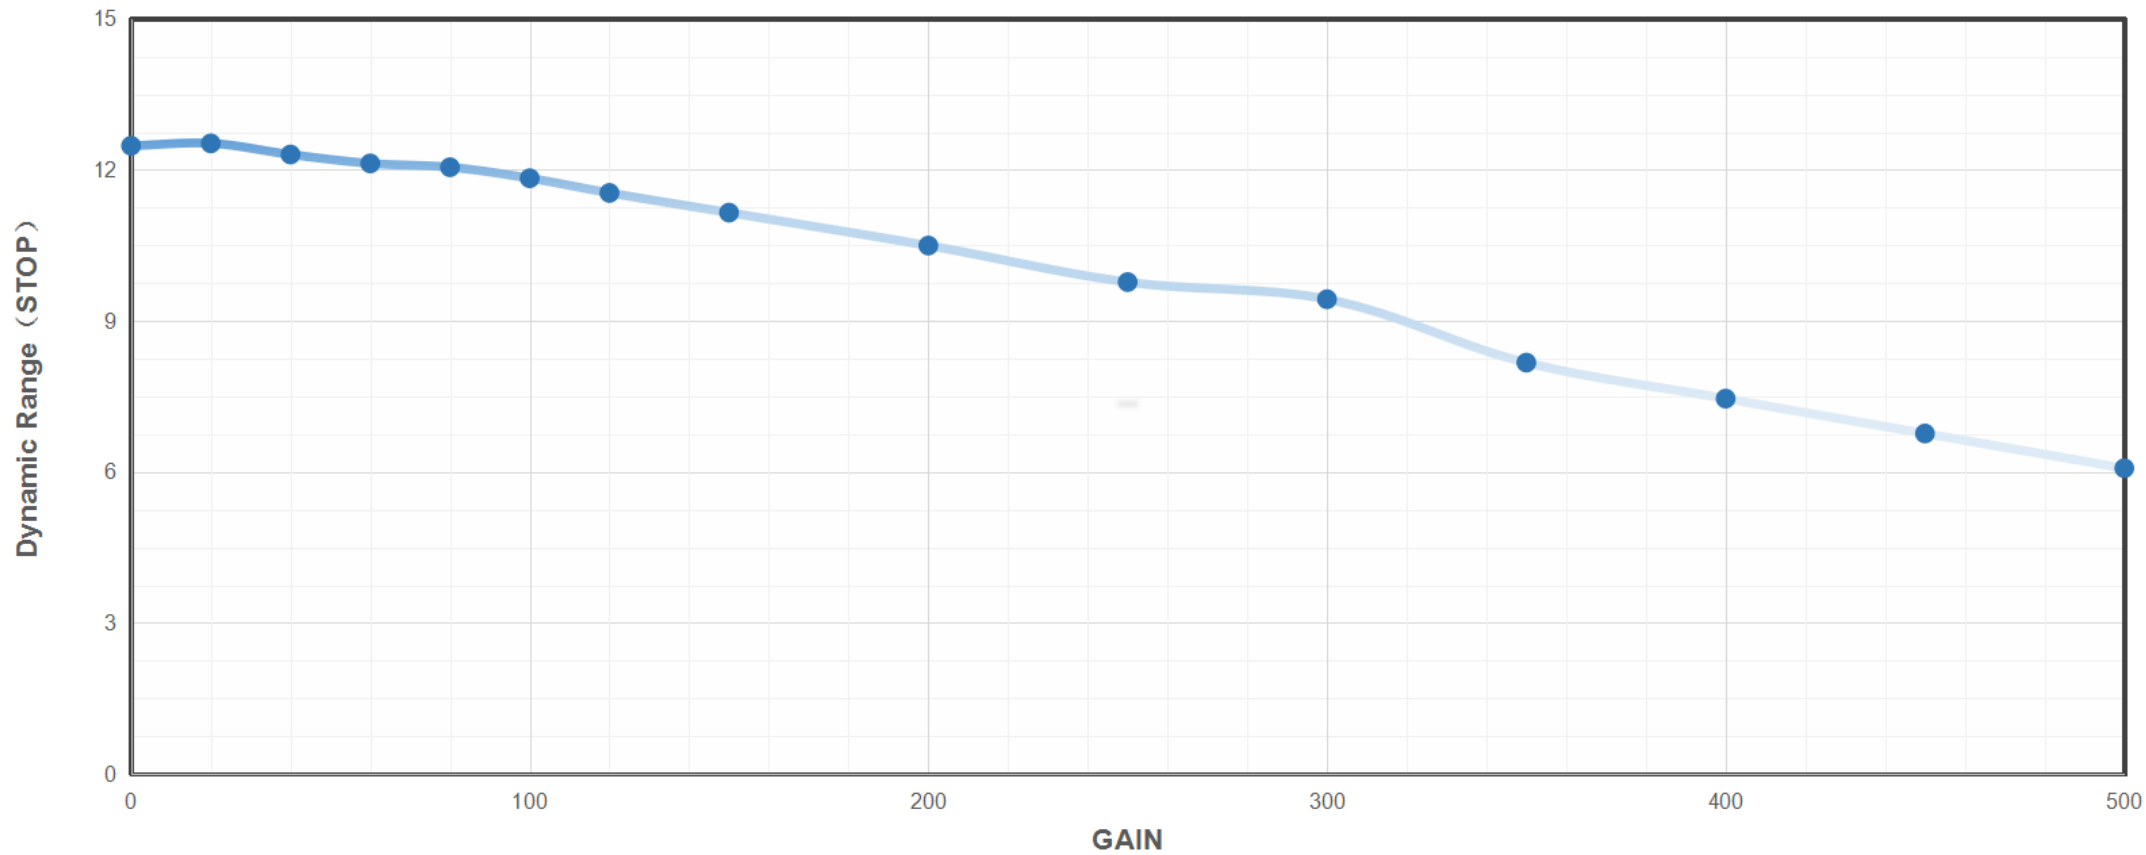

QHY163M SYSTEM GAIN(12BIT)

QHY163M Readout noise

QHY163M Dynamic Range

QHY163M FULLWELL

QHY163 Dark Current VS. Temperature