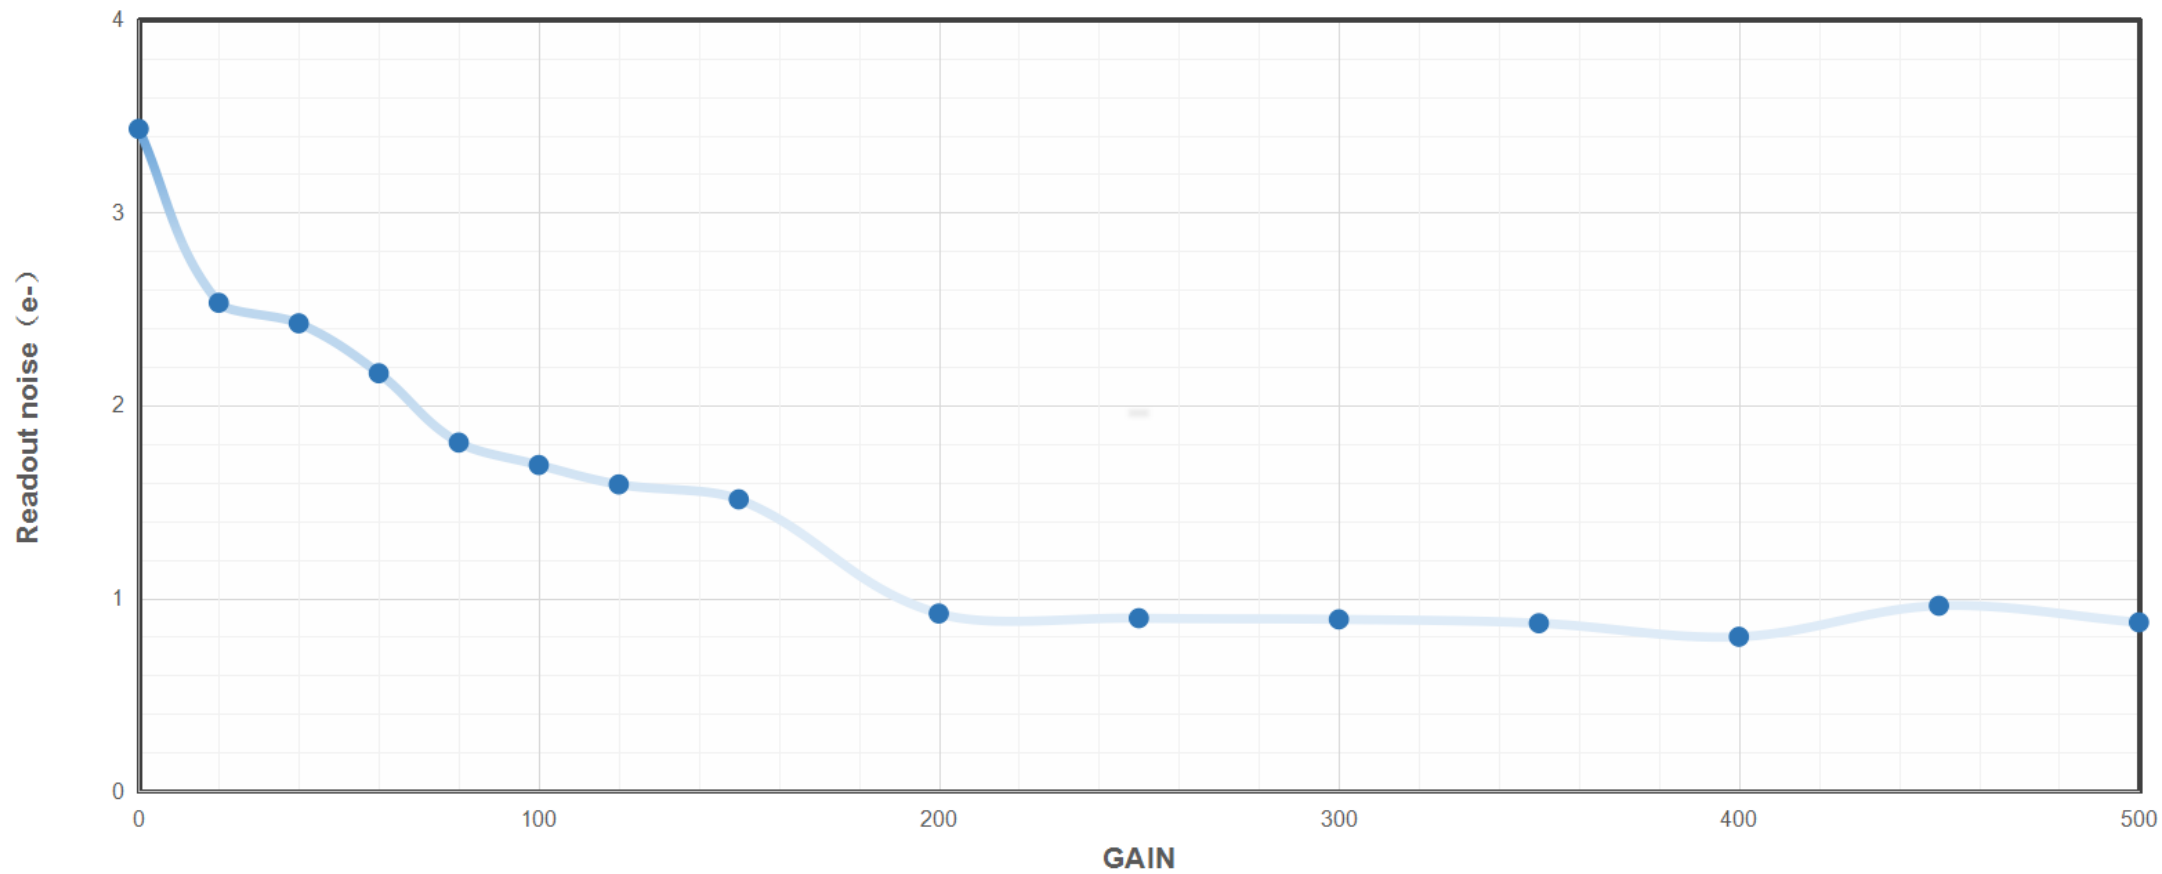

QHY163M SYSTEM GAIN(12BIT)

QHY163M Readout noise

QHY163M Dynamic Range

QHY163M FULLWELL

QHY163 Dark Current VS. Temperature