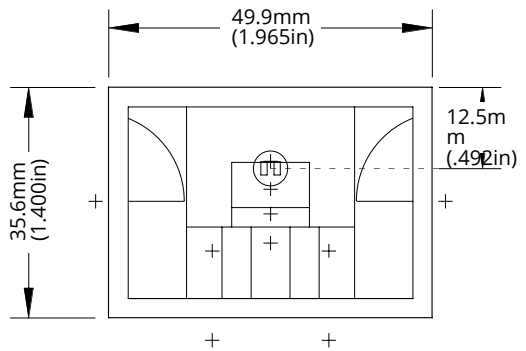

LONG RANGE ARRAY

LR 0.9 GI 6 T1

FRONT VIEW:

TOP VIEW:

SIDE VIEW: