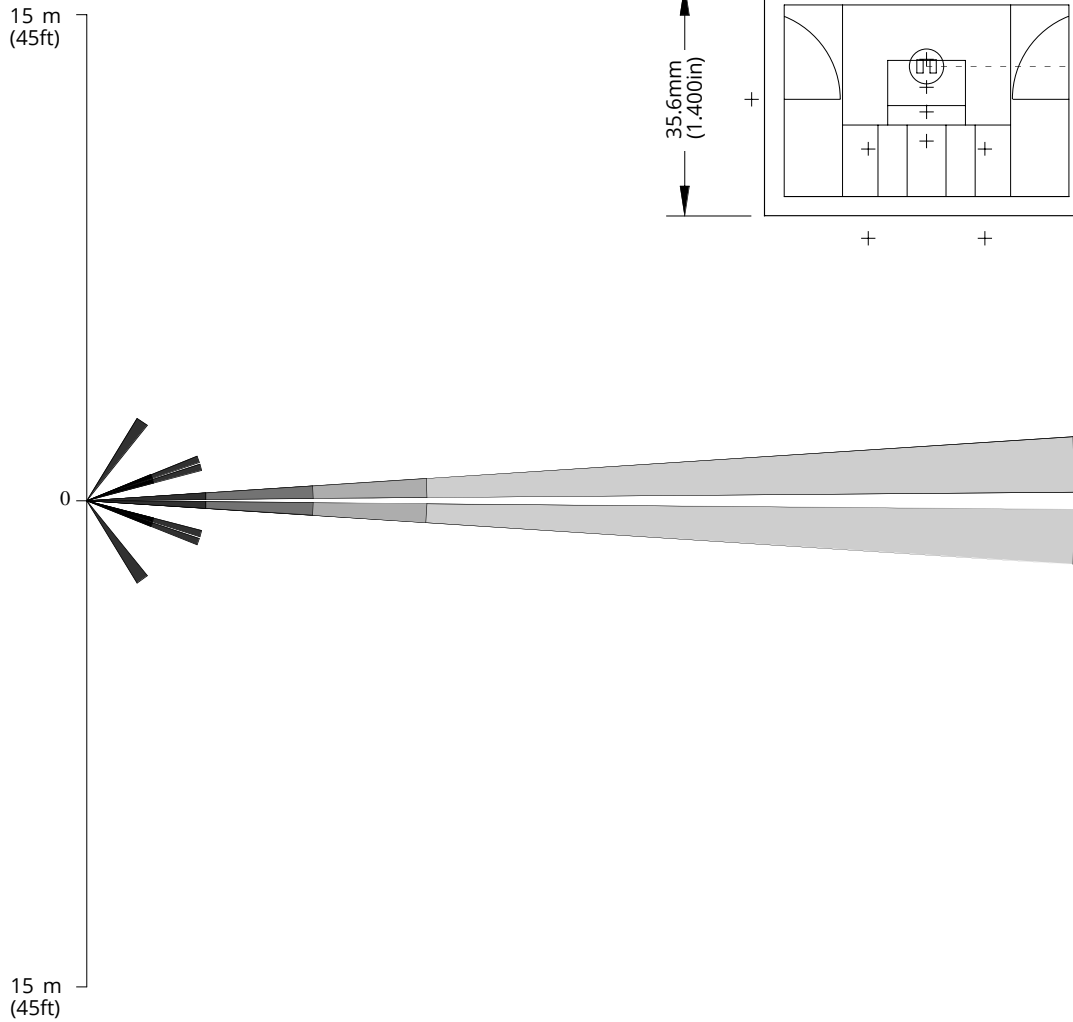

LONG RANGE ARRAY

LR 0.9 GI 6 T1

FRONT VIEW:

TOP VIEW:

SIDE VIEW: