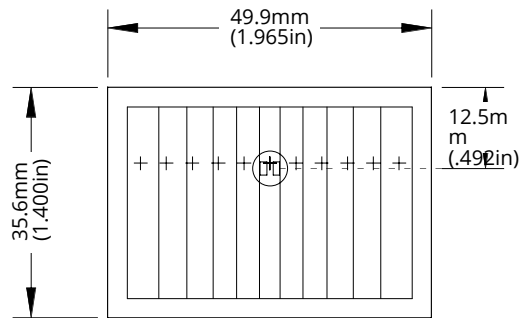

ANIMAL ALLEY ARRAY

AA 0.9 GI T1

TOP VIEW:

FRONT VIEW:

SIDE VIEW: