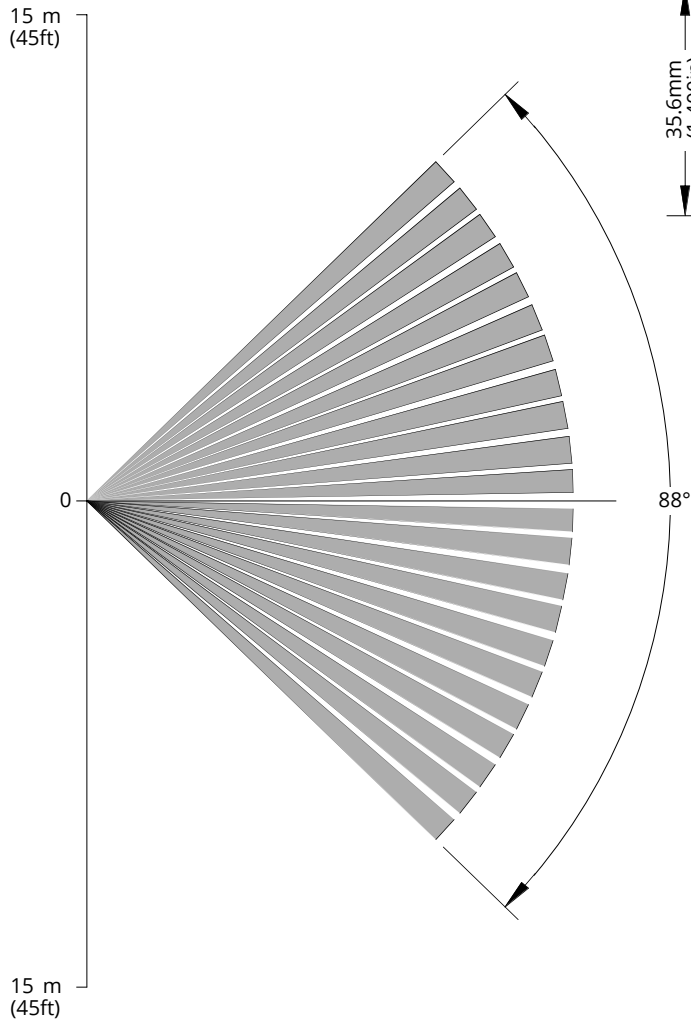

ANIMAL ALLEY ARRAY

AA 0.9 GI T1

TOP VIEW:

FRONT VIEW:

SIDE VIEW: