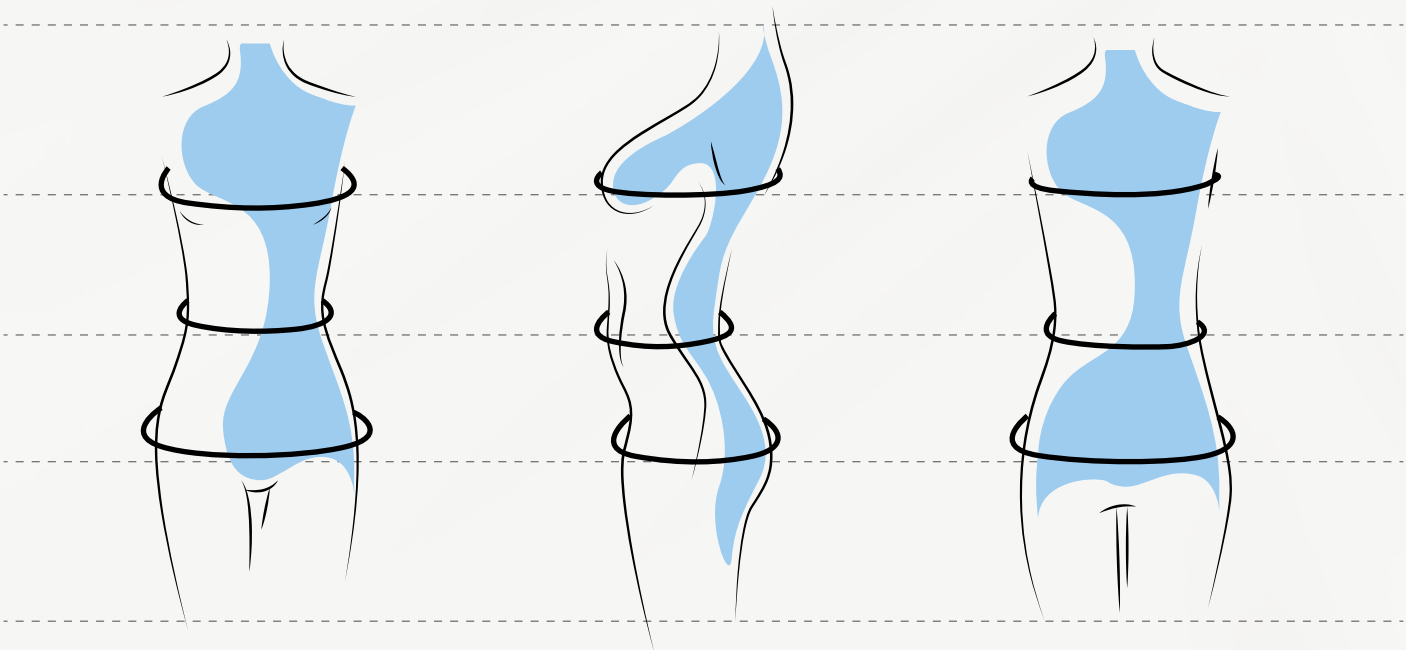

# Sizing & Measurements

## WOMENS

Size (in cm)	UK Sizing	Bust	Waist	Hip
S	8	85	64	86
M	10	90	69	91
L	12	95	74	96
XL	14	100	79	101
XXL	16	105	84	106