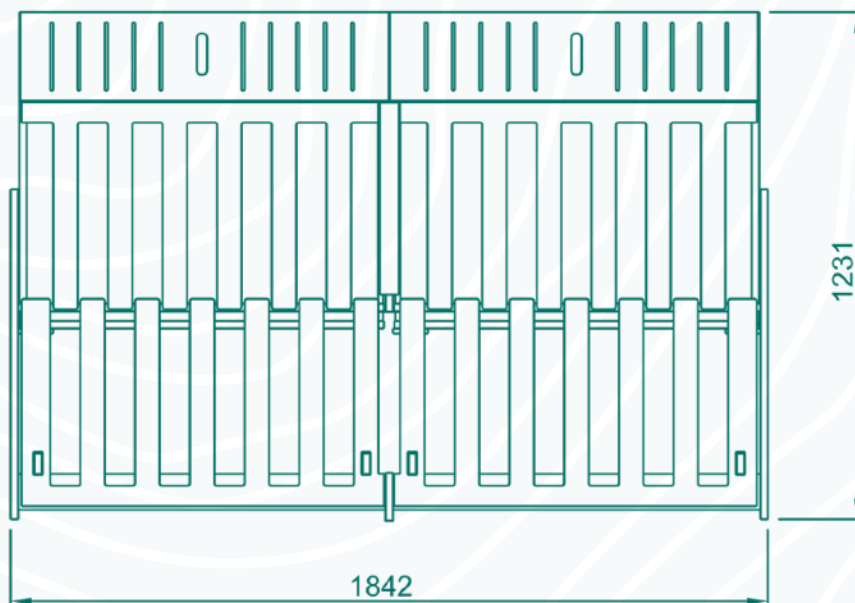

CONTOUR

CAMPERVAN FURNITURE

TOPO 180

STANDARD UNIT

Feature	Details	Size (WxDxH)
Frame	18mm Birch Plywood, Dado & Pocket Hole Joinery	1842x800x368mm
Front Compartments	Front Access with Blum Soft-Close Concealed Hinges, Top Access with Lift-up Slatted Lids & Blum Concealed Hinges (x2)	873x535x280mm
Rear Compartments	Top Access with Lift-Off, Ventilated, Birch Ply Lids (x2)	873x200x340mm
	Cost	see Price List

SOFA DIMENSIONS

BED DIMENSIONS

Made in the 
YORKSHIRE DALES
National Park

UPHOLSTERY

INSTALL DIMENSIONS

- Dimensions refer to internal spaces.
- The Topo 180 is designed to fit around most wheel arches, however you should take measurements of your van prior to purchase.
- The end panels can be scribed to allow for different layouts.
- Please contact us if you have further questions regarding install.