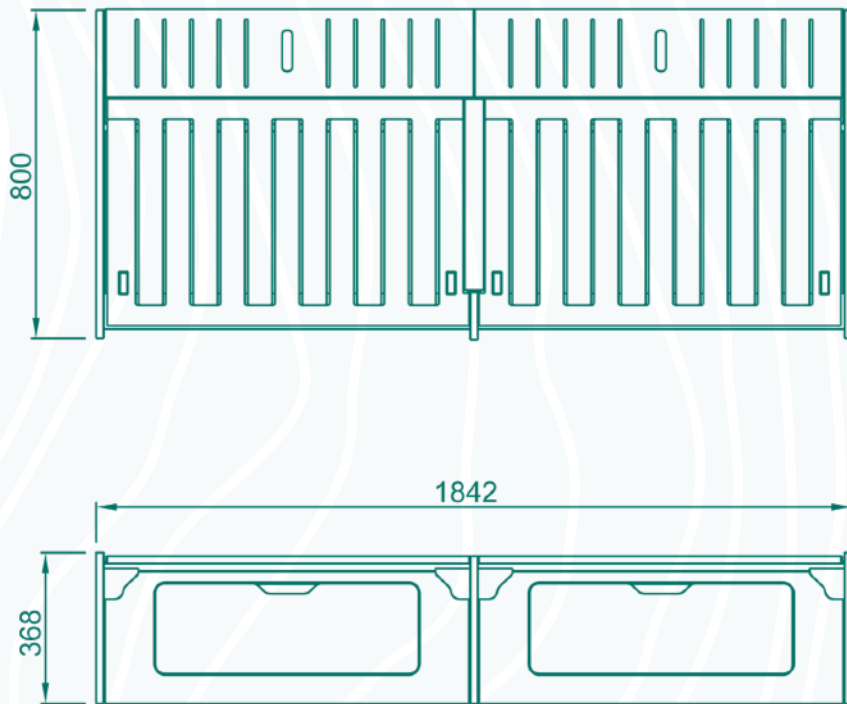

CONTOUR

CAMPERVAN FURNITURE

TOPO 180

STANDARD UNIT

Feature	Details	Size (WxDxH)
Frame	18mm Birch Plywood, Dado & Pocket Hole Joinery	1842x800x368mm
Front Compartments	Front Access with Blum Soft-Close Concealed Hinges, Top Access with Lift-up Slatted Lids & Blum Concealed Hinges (x2)	873x535x280mm
Rear Compartments	Top Access with Lift-Off, Ventilated, Birch Ply Lids (x2)	873x200x340mm
	Cost	see Price List

SOFA DIMENSIONS

BED DIMENSIONS

Made in the 
YORKSHIRE DALES
National Park

UPHOLSTERY

INSTALL DIMENSIONS

- Dimensions refer to internal spaces.
- The Topo 180 is designed to fit around most wheel arches, however you should take measurements of your van prior to purchase.
- The end panels can be scribed to allow for different layouts.
- Please contact us if you have further questions regarding install.