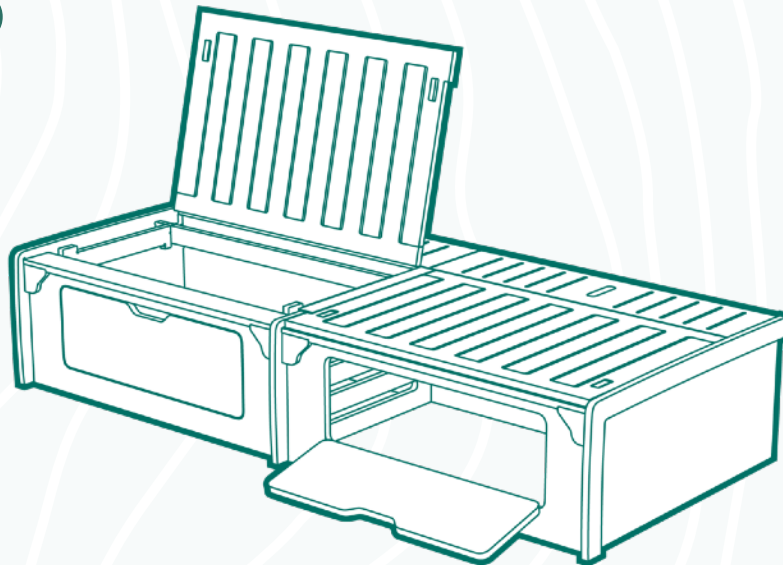

CONTOUR

CAMPERVAN FURNITURE

TOPO 180

STANDARD UNIT

Feature	Details	Size (WxDxH)
Frame	18mm Birch Plywood, Dado & Pocket Hole Joinery	1842x800x368mm
Front Compartments	Front Access with Blum Soft-Close Concealed Hinges, Top Access with Lift-up Slatted Lids & Blum Concealed Hinges (x2)	873x535x280mm
Rear Compartments	Top Access with Lift-Off, Ventilated, Birch Ply Lids (x2)	873x200x340mm
	Cost	see Price List

ADD-ONS

Feature	Details	Cost
Oak Plywood	18mm Oak Veneer Plywood Doors & Legs	see Price List
Finishing	All Parts Sanded & Oiled with Osmo Polyx-Oil	see Price List
Assembly	Fully assembled for collection.	see Price List
Upholstery	6 Upholstered Cushions: 10cm Fire Retardant Medium Firm Foam, Wadding & Bespoke Fabric Covers with Zip Closures. Price includes your choice of fabric, from a range of available options.	see Price List

SOFA DIMENSIONS

BED DIMENSIONS

Made in the 
YORKSHIRE DALES
National Park

UPHOLSTERY

INSTALL DIMENSIONS

- Dimensions refer to internal spaces.
- The Topo 180 is designed to fit around most wheel arches, however you should take measurements of your van prior to purchase.
- The end panels can be scribed to allow for different layouts.
- Please contact us if you have further questions regarding install.