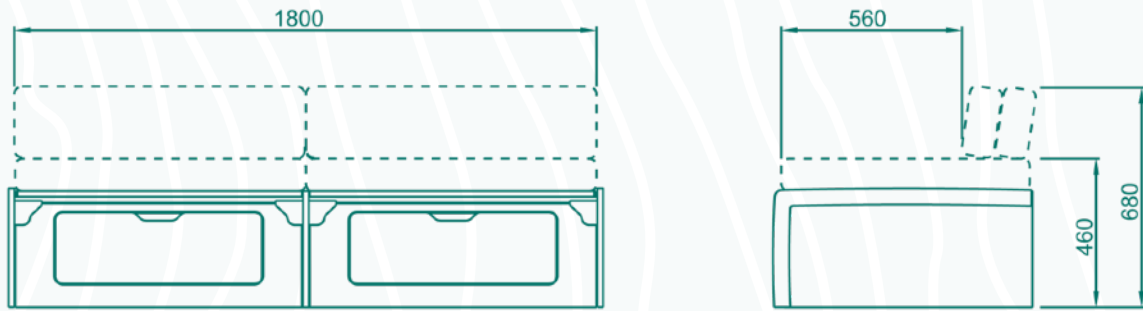

CONTOUR

CAMPERVAN FURNITURE

TOPO 180

STANDARD UNIT

Feature	Details	Size (WxDxH)
Frame	18mm Birch Plywood, Dado & Pocket Hole Joinery	1842x800x368mm
Front Compartments	Front Access with Blum Soft-Close Concealed Hinges, Top Access with Lift-up Slatted Lids & Blum Concealed Hinges (x2)	873x535x280mm
Rear Compartments	Top Access with Lift-Off, Ventilated, Birch Ply Lids (x2)	873x200x340mm
	Cost	see Price List

SOFA DIMENSIONS

BED DIMENSIONS

Made in the 
YORKSHIRE DALES
National Park

UPHOLSTERY

INSTALL DIMENSIONS

- Dimensions refer to internal spaces.
- The Topo 180 is designed to fit around most wheel arches, however you should take measurements of your van prior to purchase.
- The end panels can be scribed to allow for different layouts.
- Please contact us if you have further questions regarding install.