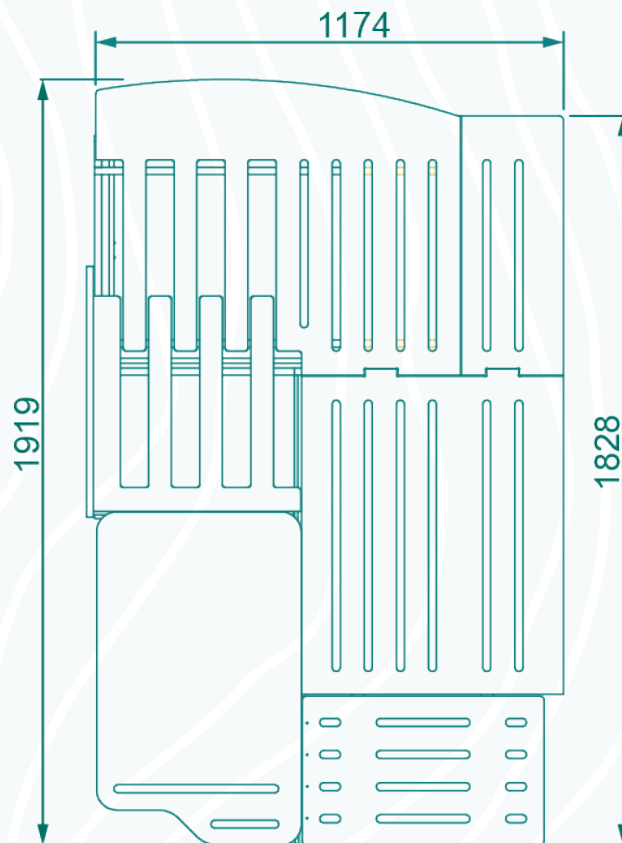

CONTOUR

CAMPERVAN FURNITURE

BIVI

STANDARD UNIT

Feature	Details	Size (WxDxH)
Frame	18mm Birch Plywood	1942x800x368mm
Front Compartment	Front Access with Blum Soft-Close Concealed Hinges	782x362x382mm
Rear Drawer	Drawer on heavy duty drawer runners. Max 100kg	820x542x215mm
Table	Table/bed infill piece (leg sold separately)	513x835mm

SOFA DIMENSIONS

Top View

Front View

BED DIMENSIONS

- The Bivi is designed to be fitted at the rear left hand side (nearside) of right hand drive vehicles. It can be fitted in short and long wheelbase vans.
- The Bivi is designed to fit around most wheel arches, however you should take measurements of you van prior to purchase.
- The frame and top can be scribed to your van for a close fit.
- Please contact us if you have further questions regarding install.