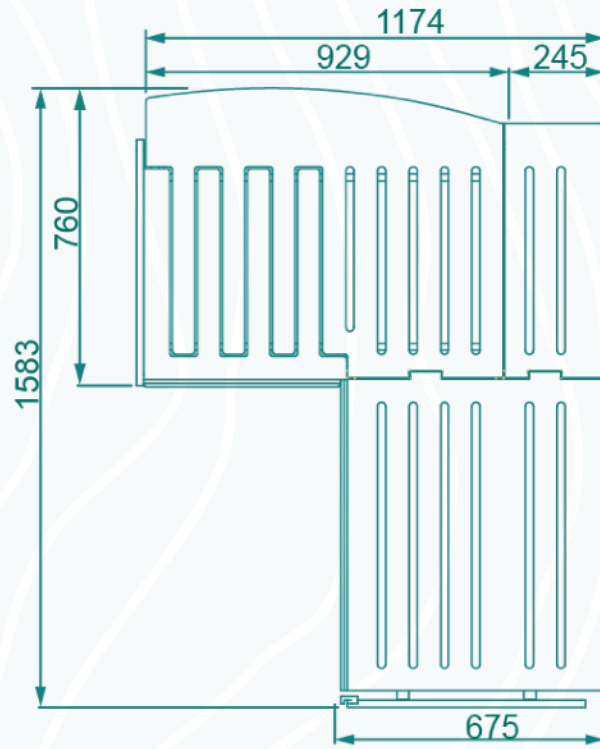

CONTOUR

CAMPERVAN FURNITURE

BIVI

STANDARD UNIT

Feature	Details	Size (WxDxH)
Frame	18mm Birch Plywood	1942x800x368mm
Front Compartment	Front Access with Blum Soft-Close Concealed Hinges	782x362x382mm
Rear Drawer	Drawer on heavy duty drawer runners. Max 100kg	820x542x215mm
Table	Table/bed infill piece (leg sold separately)	513x835mm

SOFA DIMENSIONS

Top View

Front View

BED DIMENSIONS

- The Bivi is designed to be fitted at the rear left hand side (nearside) of right hand drive vehicles. It can be fitted in short and long wheelbase vans.
- The Bivi is designed to fit around most wheel arches, however you should take measurements of you van prior to purchase.
- The frame and top can be scribed to your van for a close fit.
- Please contact us if you have further questions regarding install.