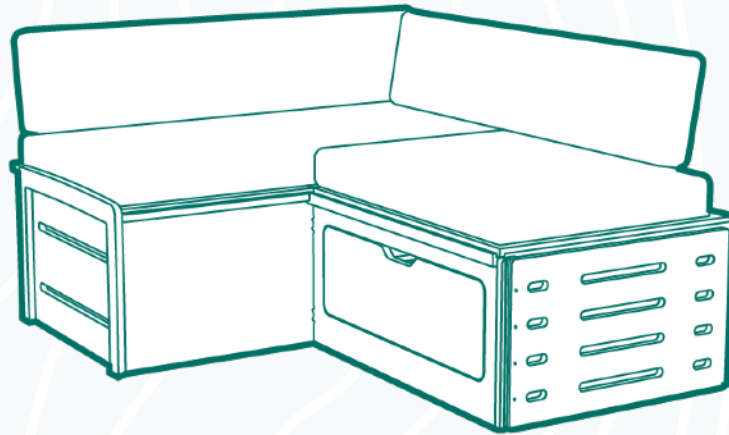

CONTOUR

CAMPERVAN FURNITURE

BIVI

STANDARD UNIT

Feature	Details	Size (WxDxH)
Frame	18mm Birch Plywood	1942x800x368mm
Front Compartment	Front Access with Blum Soft-Close Concealed Hinges	782x362x382mm
Rear Drawer	Drawer on heavy duty drawer runners. Max 100kg	820x542x215mm
Table	Table/bed infill piece (leg sold separately)	513x835mm

SOFA DIMENSIONS

Top View

Front View

BED DIMENSIONS

- The Bivi is designed to be fitted at the rear left hand side (nearside) of right hand drive vehicles. It can be fitted in short and long wheelbase vans.
- The Bivi is designed to fit around most wheel arches, however you should take measurements of you van prior to purchase.
- The frame and top can be scribed to your van for a close fit.
- Please contact us if you have further questions regarding install.