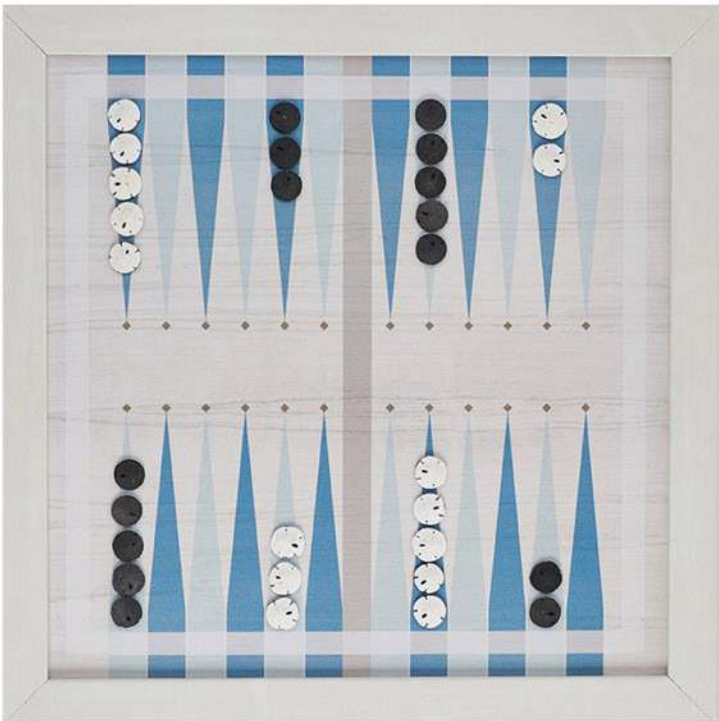

## ARTWORKS

Chess

Tic Tac Toe

Backgammon

Checkers

## Magnetic Chess Set

**CODE MCHES MSRP \$73.00**

Our newest magnetic game board collection was created to display beautifully as functional art and allow for years of fun on family game night. The beach themed boards are unique from our other game sets. The game pieces are actual Starfish, Capiz Shells, & Small Sand Dollars and we hand apply strong magnets to each piece. Soft blues and distressed whites give the overall design a warming weathered feel. Each game is build to play magnetically on the wall or to be easily removed and played at a table. Boards can be displayed with or without the pieces as they all are designed to hang as art individually or as a collection. Each game is a large 18" x 18", printed on canvas, & includes all playing pieces. Easy to hang with pre routed keyhole and soft bumpers to protect walls.