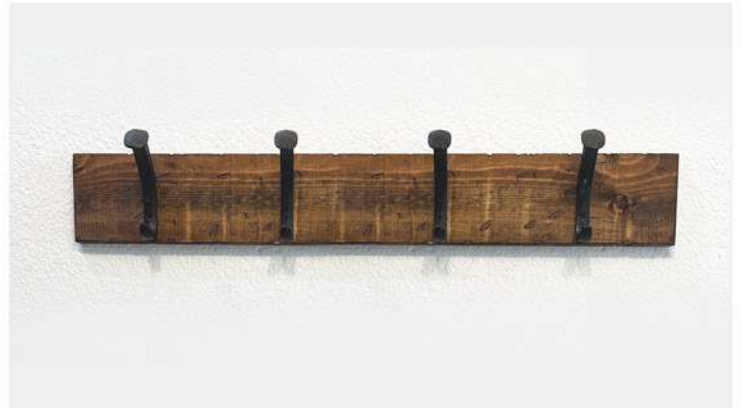

AMBIENT & DETAILS