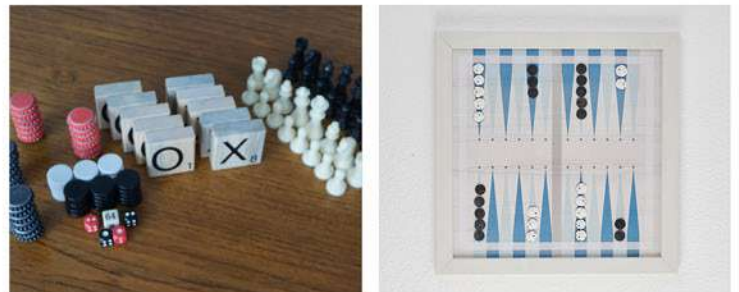

AMBIENT & DETAILS