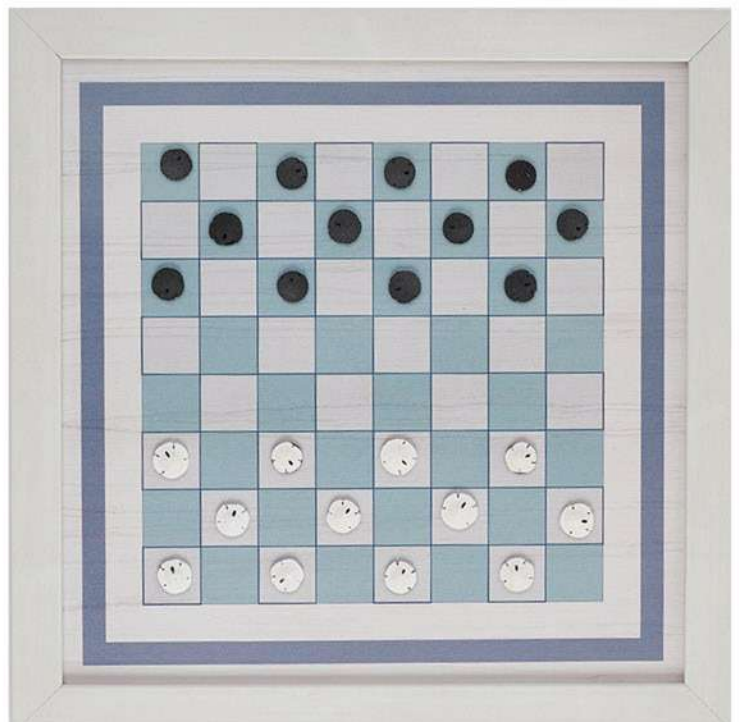

# Magnetic Scrabble Set

**CODE MSCRABBLE MSRP \$169.00**

We use the same print design as all of large scrabble boards, but we just make it bigger! We laser cut & apply magnets to all of the pieces (which hold very firmly to the board). The frame is wider at 1.75" & the pieces are 1.5" x 1.5" each. Of this piece we do not use a metal backer, instead we use a special canvas material that is imbedded with metal fibers allowing the tile pieces to hold firmly to the canvas surface and also reducing the weight of the overall product. The board is easy to hang and light enough to maneuver easily.