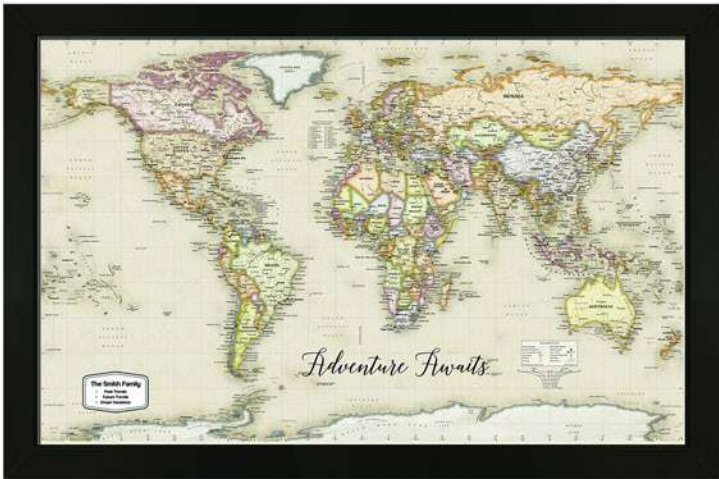

# ARTWORK COLORS

Taupe Tones

Ocean Blue

Classic Tan

Midnight (Blue) Earth

Modern Grey

Weathered Earth