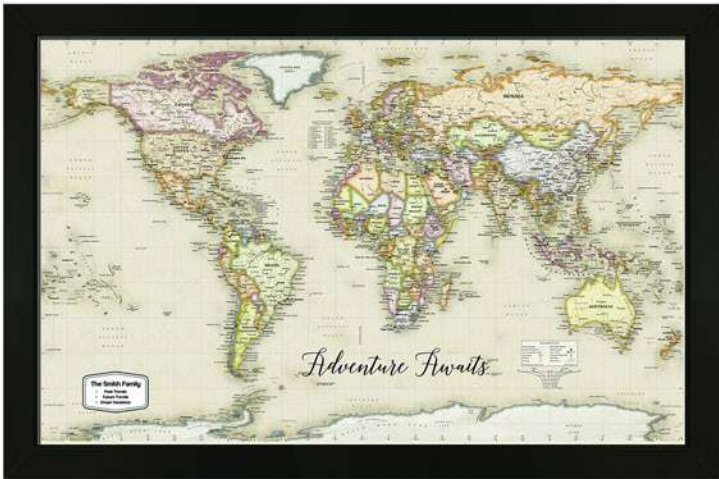

Classic Tan