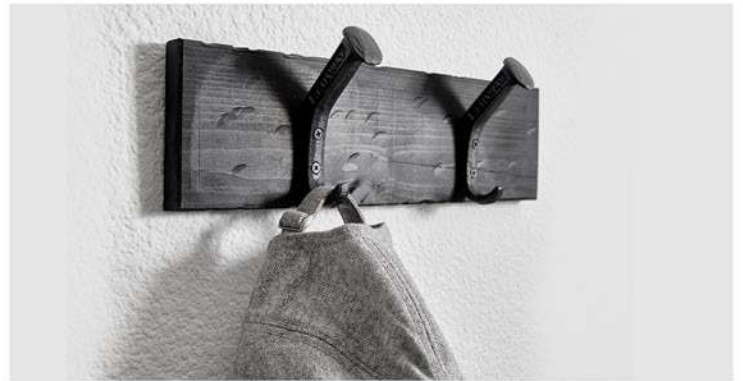

AMBIENT & DETAILS