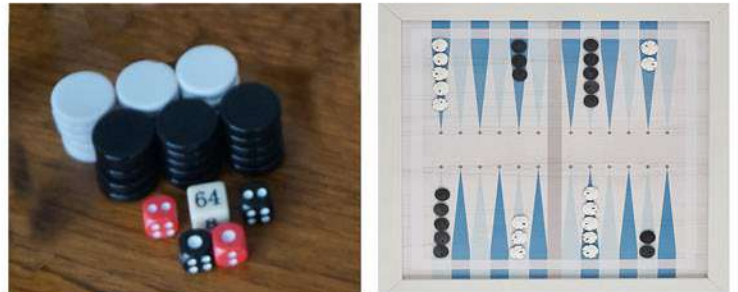

AMBIENT & DETAILS