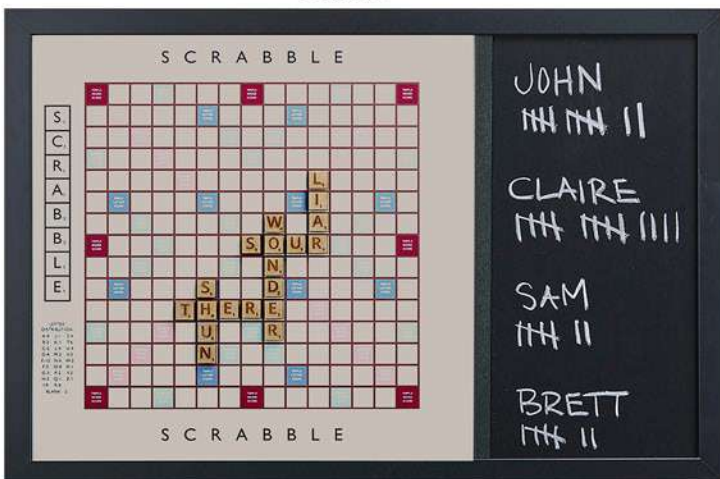

# USA Framed Magnetic Travel Maps 33"x22"

**CODE** MMAP3322-USA **MSRP** \$83.00

Chart your journeys. The perfect accompaniment for your Home or the adventurer in your life with our framed magnetic Travel maps, you can chart your journeys across the country or globe and even plan that "someday" trip of a lifetime. These current maps are printed on proprietary magnetic material with rich, subdued colors that give each one a sophisticated appearance. Red pin-magnets mark past travels, Blue pins mark future travels, and one Yellow pin will mark your next destination. These interactive maps are memorable and make for a unique gifts for planning family excursions, business trips, or client tracking.