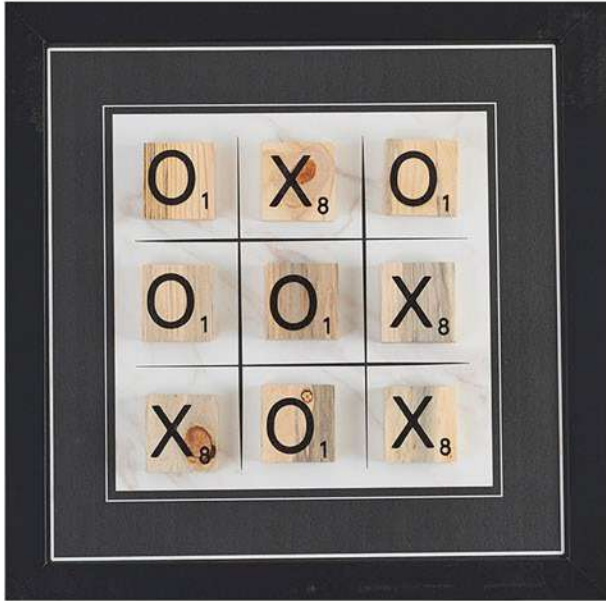

Magnetic Tic Tac Toe Set

CODE MTTT MSRP $73.00

Our newest magnetic game board collection was created to display beautifully as functional art and allow for years of fun on family game night. The beach themed boards are unique from our other game sets. The game pieces are actual Starfish, Capiz Shells, & Small Sand Dollars and we hand apply strong magnets to each piece. Soft blues and distressed whites give the overall design a warming weathered feel. Each game is built to play magnetically on the wall or to be easily removed and played at a table. Boards can be displayed with or without the pieces as they all are designed to hang as art individually or as a collection. Each game is a large 18" x 18", printed on canvas, & includes all playing pieces. Easy to hang with pre routed keyhole and soft bumpers to protect walls.

DIMENSIONS W H

Product 18" 18" 5lbs