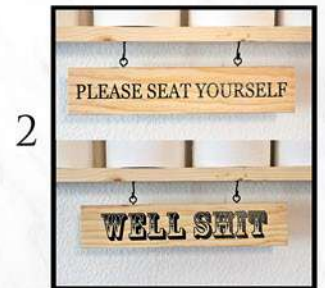

EACH SIGN INCLUDES 2 SAYINGS

NATURAL BOARDS PRINT WITH BLACK INK