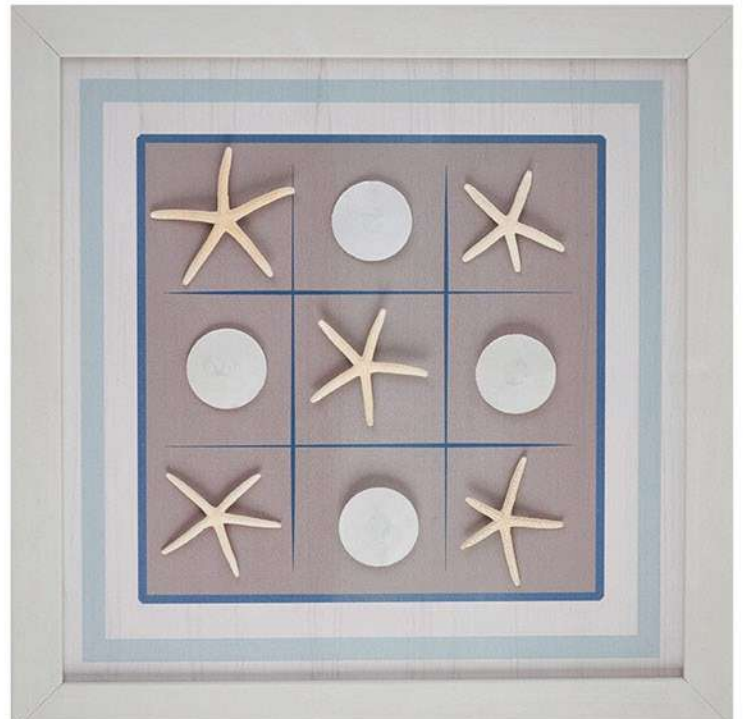

## Magnetic Checkers Set

**CODE MCHECK MSRP \$73.00**

Our newest magnetic game board collection was created to display beautifully as functional art and allow for years of fun on family game night. The beach themed boards are unique from our other game sets. The game pieces are actual Starfish, Capiz Shells, & Small Sand Dollars and we hand apply strong magnets to each piece. Soft blues and distressed whites give the overall design a warming weathered feel. Each game is build to play magnetically on the wall or to be easily removed and played at a table. Boards can be displayed with or without the pieces as they all are designed to hang as art individually or as a collection. Each game is a large 18" x 18", printed on canvas, & includes all playing pieces. Easy to hang with pre routed keyhole and soft bumpers to protect walls.