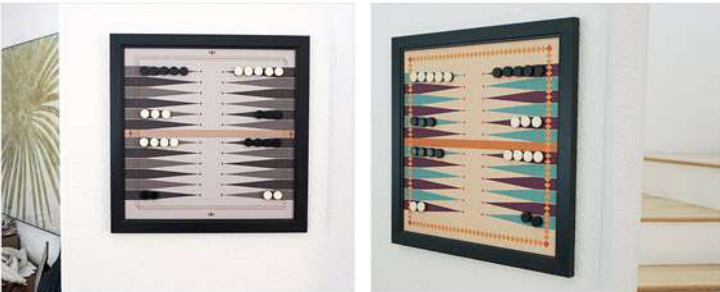

AMBIENT & DETAILS