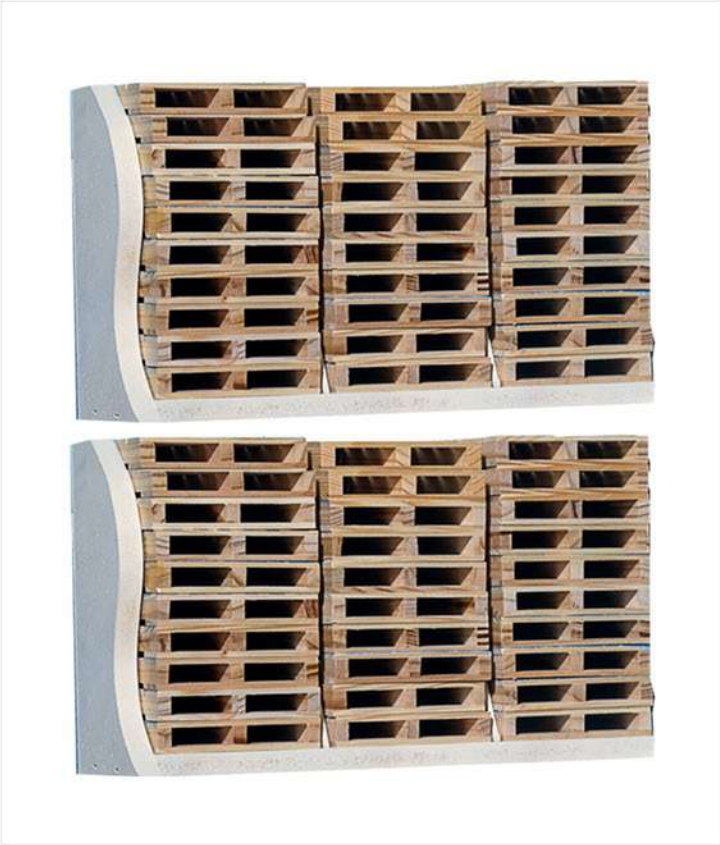

Set of 60 Coasters Reorder

CODE CST-60 MSRP $180

Our Mini Pallet Coasters are designed to protect surfaces and invite conversation. A great way to add a fun accent to a coffee table or bar area. Each Pallet is printed with a very durable ink then coated to protect the image. Unique coasters make a great gift!

AMBIENT & DETAILS