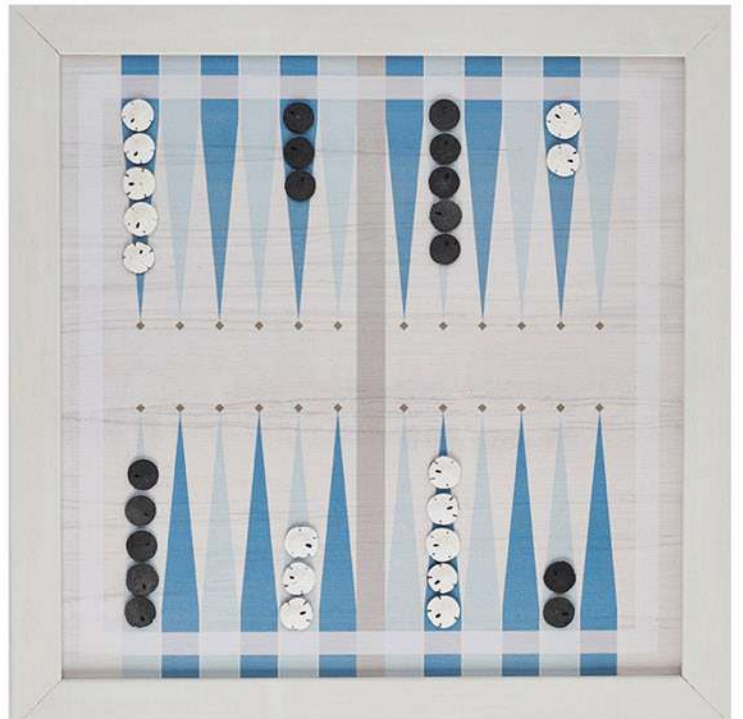

# Magnetic Tic Tac Toe Set

**CODE MTTT MSRP \$73.00**

Our newest magnetic game board collection was created to display beautifully as functional art and allow for years of fun on family game night. The beach themed boards are unique from our other game sets. The game pieces are actual Starfish, Capiz Shells, & Small Sand Dollars and we hand apply strong magnets to each piece. Soft blues and distressed whites give the overall design a warming weathered feel. Each game is built to play magnetically on the wall or to be easily removed and played at a table. Boards can be displayed with or without the pieces as they all are designed to hang as art individually or as a collection. Each game is a large 18" x 18", printed on canvas, & includes all playing pieces. Easy to hang with pre routed keyhole and soft bumpers to protect walls.