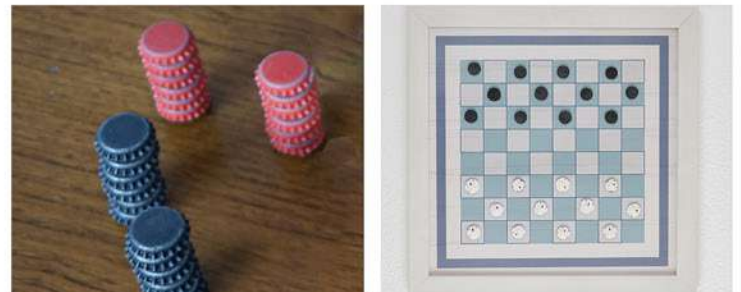

AMBIENT & DETAILS