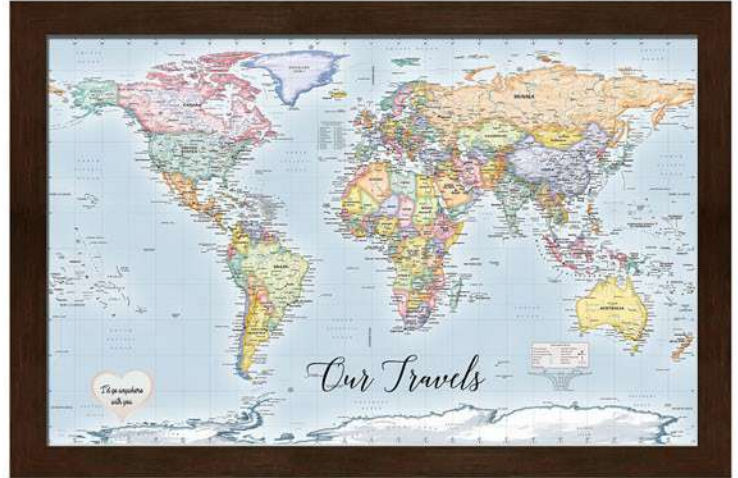

ARTWORK COLORS

Ocean Blue