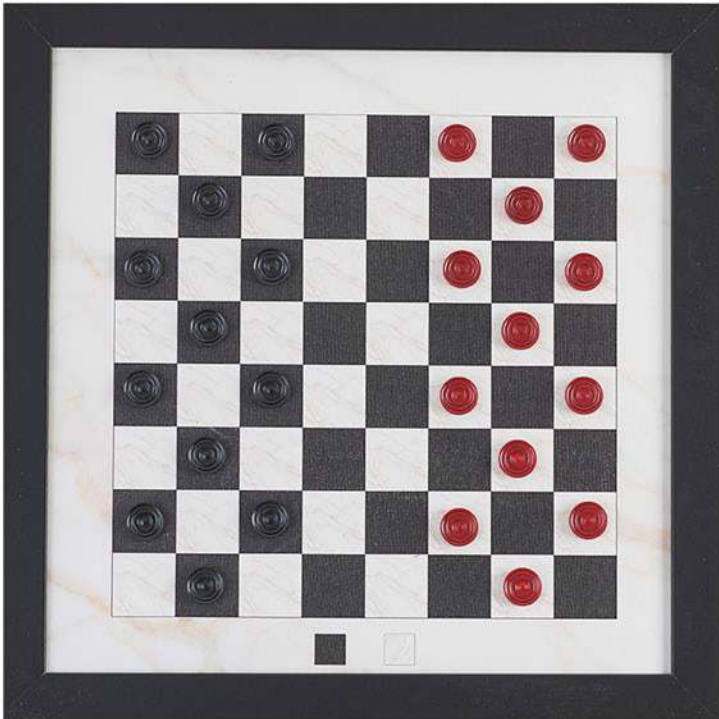

ARTWORK COLORS

Black and white