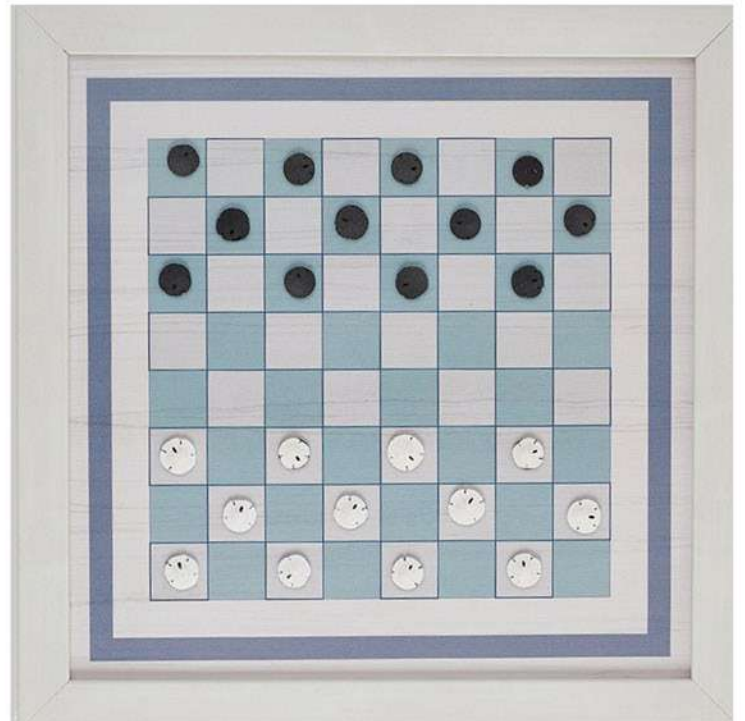

## ARTWORKS

Chess

Tic Tac Toe

Backgammon

Checkers

## Magnetic Chess Set

**CODE MCHES MSRP \$73.00**

Our newest magnetic game board collection was created to display beautifully as functional art and allow for years of fun on family game night. The beach themed boards are unique from our other game sets. The game pieces are actual Starfish, Capiz Shells, & Small Sand Dollars and we hand apply strong magnets to each piece. Soft blues and distressed whites give the overall design a warming weathered feel. Each game is build to play magnetically on the wall or to be easily removed and played at a table. Boards can be displayed with or without the pieces as they all are designed to hang as art individually or as a collection. Each game is a large 18" x 18", printed on canvas, & includes all playing pieces. Easy to hang with pre routed keyhole and soft bumpers to protect walls.