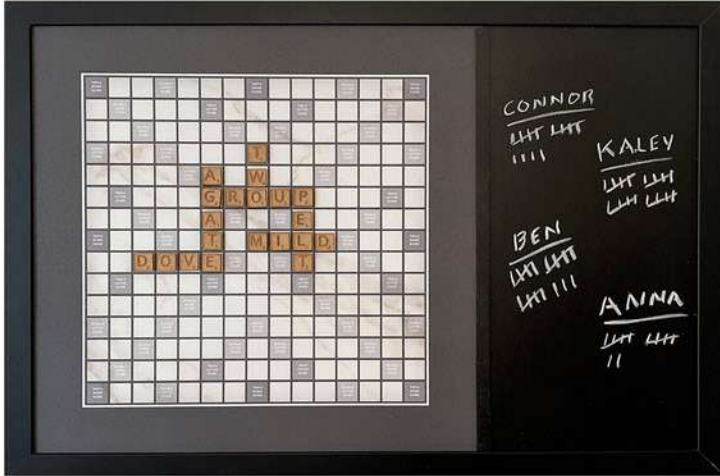

ARTWORK COLORS

Black & White