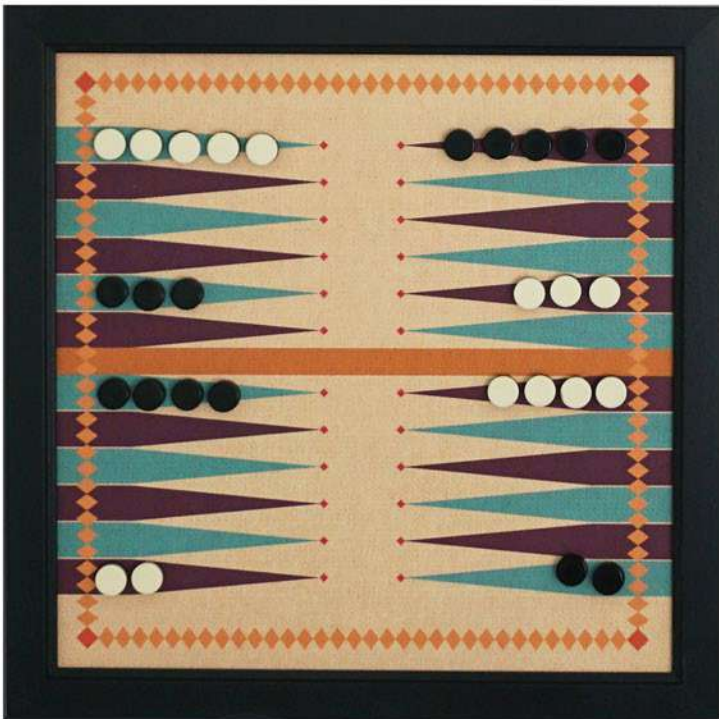

## ARTWORKS

Chess

Tic Tac Toe

Backgammon

Checkers

# Set of 4 Magnetic Games - Black & White

**CODE** MGS4-BAW **MSRP** \$276.00

Our newest magnetic game board collection was created to display beautifully as functional art and allow for years of fun on family game night. The beach themed boards are unique from our other game sets. The game pieces are actual Starfish, Capiz Shells, & Small Sand Dollars and we hand apply strong magnets to each piece. Soft blues and distressed whites give the overall design a warming weathered feel. Each game is build to play magnetically on the wall or to be easily removed and played at a table. Boards can be displayed with or without the pieces as they all are designed to hang as art individually or as a collection. Each game is a large 18" x 18", printed on canvas, & includes all playing pieces. Easy to hang with pre routed keyhole and soft bumpers to protect walls.