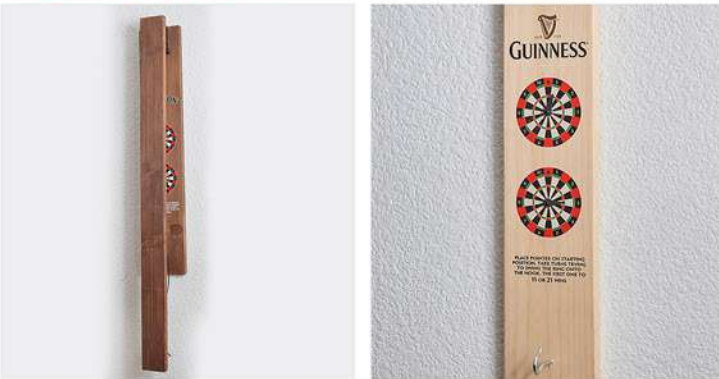

AMBIENT & DETAILS