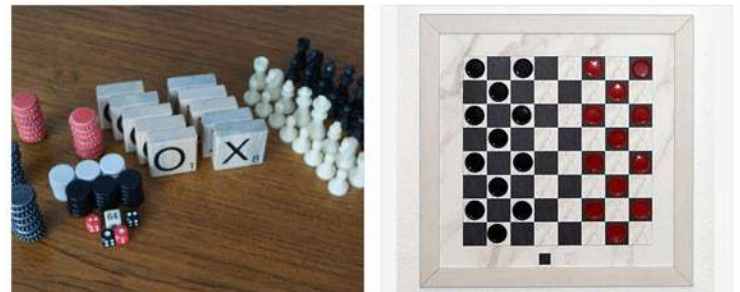

AMBIENT & DETAILS