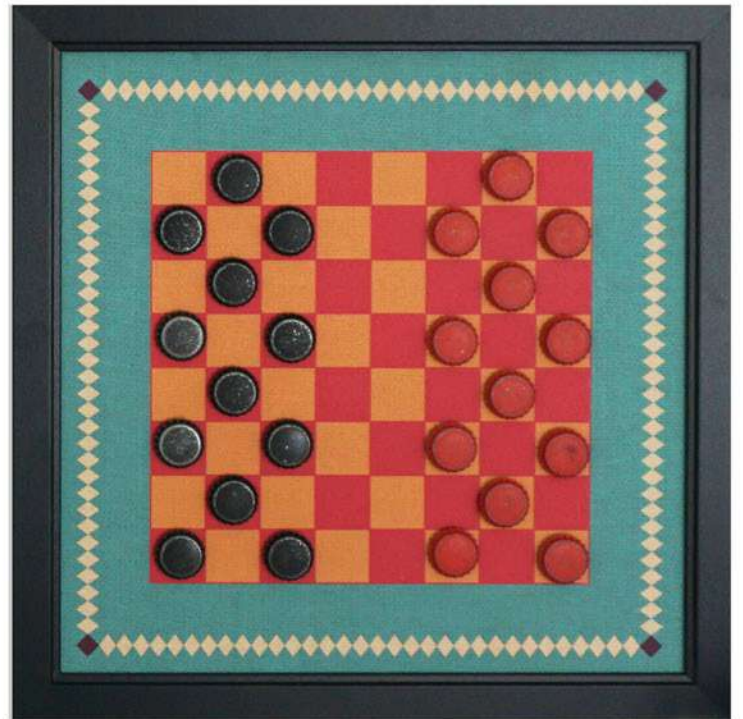

## ARTWORKS

Chess

Tic Tac Toe

Backgammon

Checkers

# Set of 4 Magnetic Games - Black & White

**CODE** MGS4-BAW **MSRP** \$276.00

Our newest magnetic game board collection was created to display beautifully as functional art and allow for years of fun on family game night. The beach themed boards are unique from our other game sets. The game pieces are actual Starfish, Capiz Shells, & Small Sand Dollars and we hand apply strong magnets to each piece. Soft blues and distressed whites give the overall design a warming weathered feel. Each game is build to play magnetically on the wall or to be easily removed and played at a table. Boards can be displayed with or without the pieces as they all are designed to hang as art individually or as a collection. Each game is a large 18" x 18", printed on canvas, & includes all playing pieces. Easy to hang with pre routed keyhole and soft bumpers to protect walls.