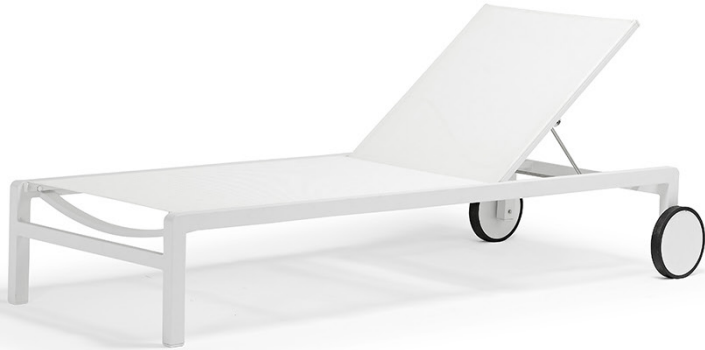

Copeland Chaise Lounge

Light, elegant and comfortable are just a few attributes of COPELAND, a collection that defines beautifully your outdoor living space.

DIMENSIONS:

Product Dimensions:

W : 78cm/31"
D : 199cm/78"
H : 33.5cm/13"

COLORS:

Frame:

White

Taupe

Seat/Back:

White

Taupe

- Contract-grade welded aluminum frame
- Tiger brand powder coating frame
- Dining and occasional chairs are stackable
- The tables have a tempered Ceramic - coated glass top
- Genuine teak wood arms
- Betyline Fabric