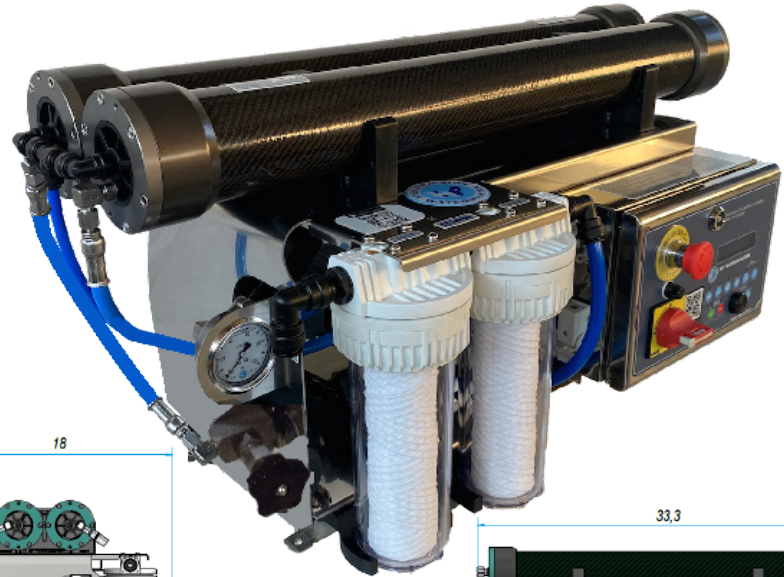

Fully Automatic Watermaker You Control From Your Plotter

Item HP SCA 220-2

The SCA series are equipped with osmotic membranes
Watermakers include:

- Automatic pressure regulation system
- Part-Net Interface Technology/hardware Plotter connection
- 7" remote control panel

All systems can be supplied in:

- 230VAC-60Hz
- 230VAC-50Hz
- 380VAC-50Hz
- 440VAC-60Hz.

DIMENSIONS:

L : 33.3"
W : 18"
H : 16.5"

MATERIAL:

AISI316 Stainless Steel

✉ ddimeco@hpwatermaker.it

☎ 954 658 8376