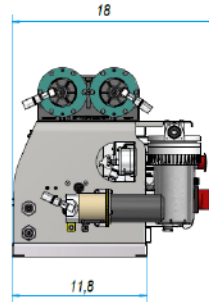

All systems can be supplied in:

- 230VAC-60Hz
- 230VAC-50Hz
- 380VAC-50Hz
- 440VAC-60Hz.

DIMENSIONS:

L : 33.3"
W : 18"
H : 16.5"

MATERIAL:

AISI316 Stainless Steel

✉ ddimeco@hpwatermaker.it

☎ 954 658 8376