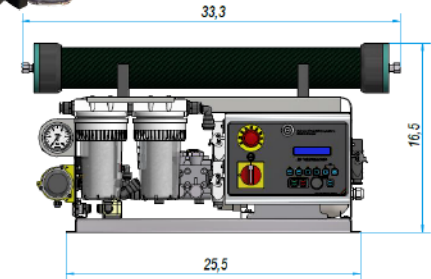

All systems can be supplied in:

- 230VAC-60Hz
- 230VAC-50Hz
- 380VAC-50Hz
- 440VAC-60Hz.

DIMENSIONS:

L : 33.3"
W : 18"
H : 16.5"

MATERIAL:

AISI316 Stainless Steel

✉ ddimeco@hpwatermaker.it

☎ 954 658 8376