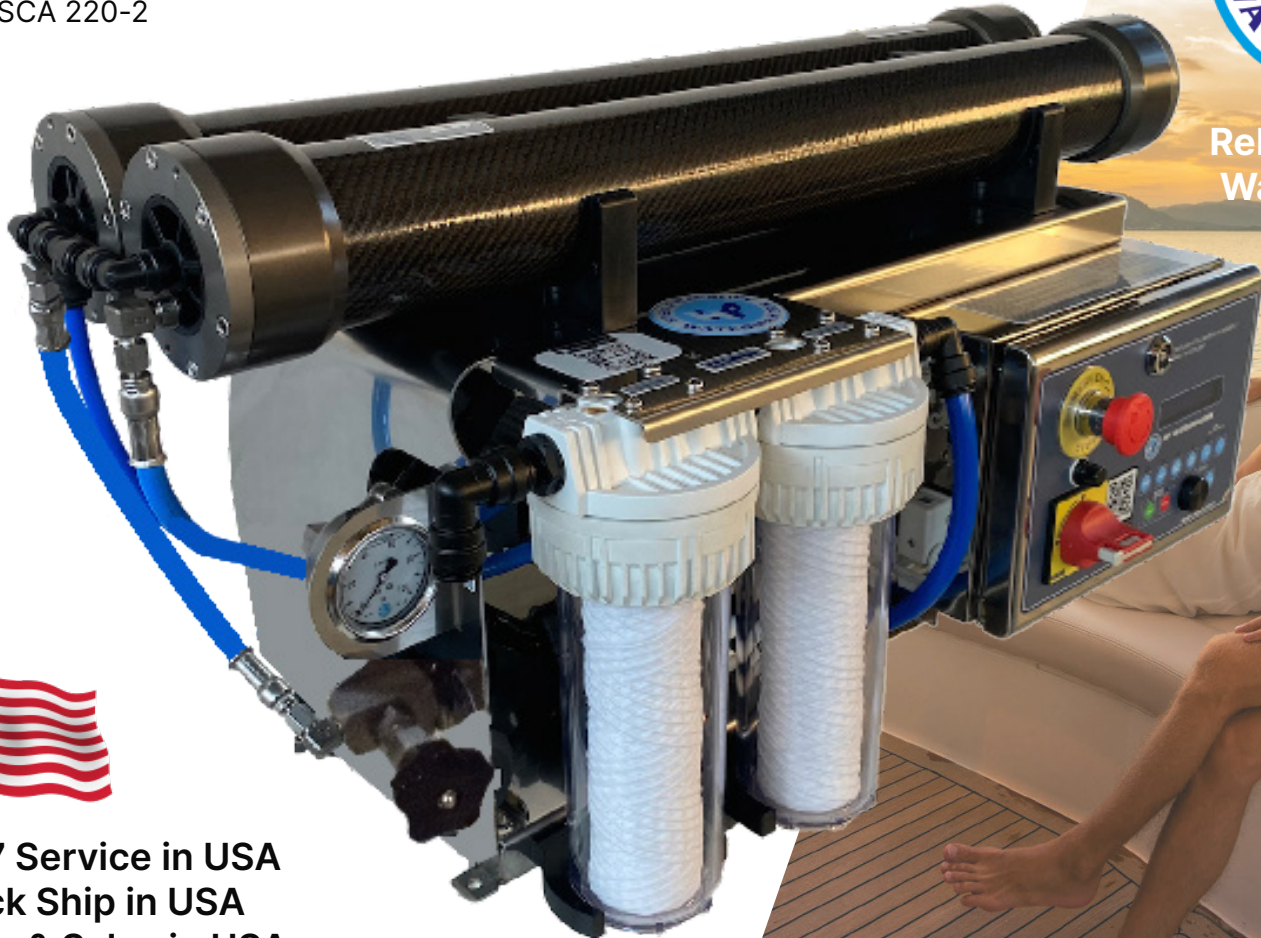

58 gal/h

4 People

Fully Automatic Watermaker You Control From Your Plotter

Item HP SCA 220-2

Relax We Make
Water...Easier

- 💧 24/7 Service in USA
- 💧 Quick Ship in USA
- 💧 Parts & Sales in USA

58 gal/h

4 People

Fully Automatic Watermaker You Control From Your Plotter

Item HP SCA 220-2

The SCA series are equipped with osmotic membranes
Watermakers include:

- Automatic pressure regulation system
- Part-Net Interface Technology/hardware Plotter connection
- 7" remote control panel

All systems can be supplied in:

- 230VAC-60Hz
- 230VAC-50Hz
- 380VAC-50Hz
- 440VAC-60Hz.

DIMENSIONS:

L : 33.3"
W : 18"
H : 16.5"

MATERIAL:

AISI316 Stainless Steel

✉ ddimeco@hpwatermaker.it

☎ 954 658 8376