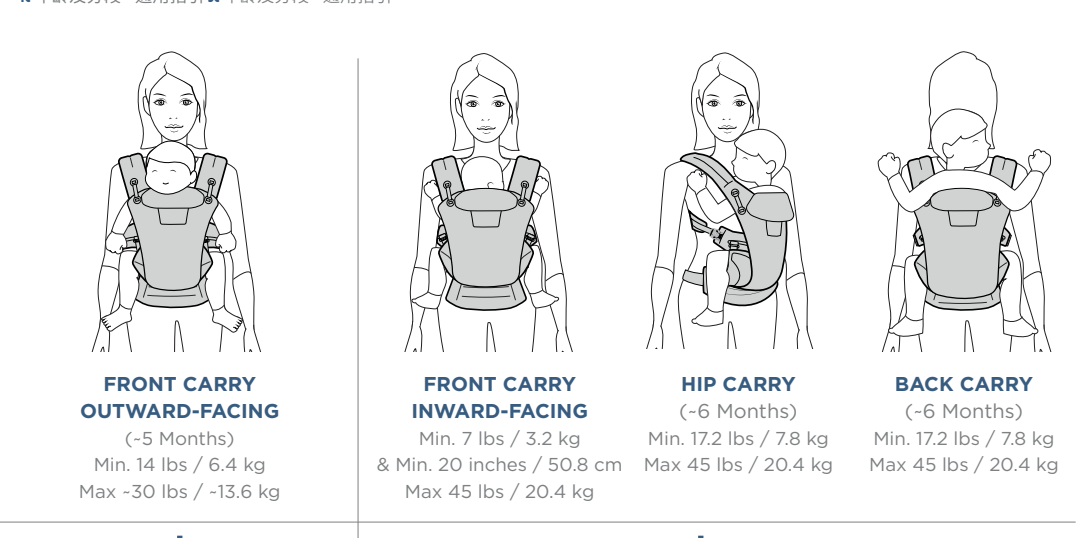

AGES AND STAGES - GENERAL GUIDELINES

1 FOLLOW THESE EASY STEPS TO GET STARTED

1A Adjust the seat to your baby's height, using the velcro tabs

0 MONTH Min. 7 lbs / 3.2 kg
3 MONTHS
6 MONTHS
9 MONTHS
12 MONTHS Max. 45 lbs / 20.4 kg

HEIGHT
30 IN / 76.2 CM
24 IN / 61 CM
28 IN / 71 CM

1B Position the head and neck support according to baby's age and activity

0-6 weeks
7 weeks and up

1C Adjust the carrier seat to face baby in or out, using the sliders

2C Spine in soft, rounded shape

2D Head supported at mid-ear level for babies 0-4 months and until baby has strong head and neck control

2E Open airway & visible face at all times

3 HOW TO ATTACH THE CARRIER WAISTBELT

8C Adjust the carrier seat to face baby in or out, using the sliders

9 HOW TO ATTACH THE CARRIER WAISTBELT

9A Attach the carrier waistbelt

9B Position the head and neck support according to baby's age and activity