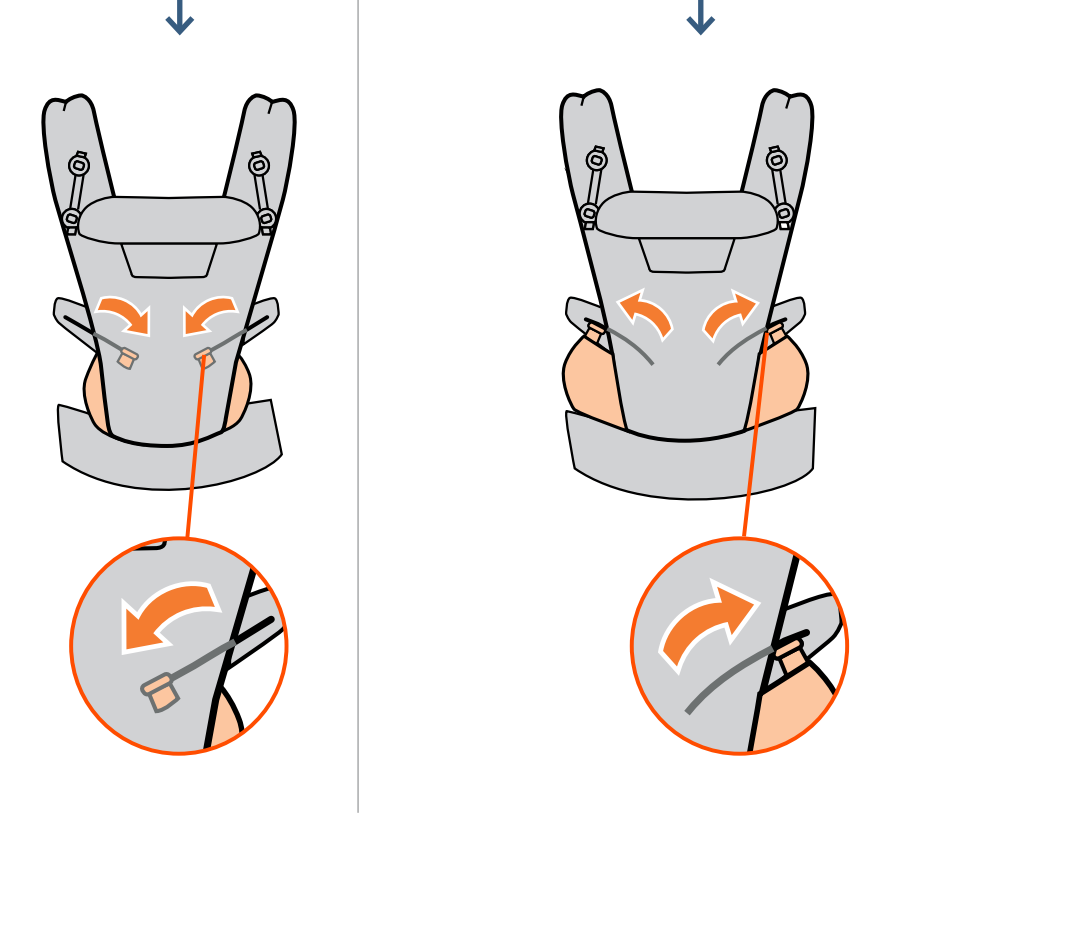

AGES AND STAGES - GENERAL GUIDELINES

1 FOLLOW THESE EASY STEPS TO GET STARTED

1A Adjust the seat to your baby's height, using the velcro tabs

0 MONTH Min. 7 lbs / 3.2 kg
3 MONTHS
6 MONTHS
9 MONTHS
12 MONTHS Max. 45 lbs / 20.4 kg

HEIGHT
30 IN / 76.2 CM
24 IN / 61 CM
28 IN / 71 CM

1B Position the head and neck support according to baby's age and activity

0-6 weeks
7 weeks and up

1C Adjust the carrier seat to face baby in or out, using the sliders

Min. 7 lbs / 3.2 kg
Min. 20 inches / 50.8 cm

(5 Months)
Min. 14 lbs / 6.4 kg
Max. 30 lbs / 13.6 kg

2 BABY POSITIONING CHECKLIST & TIPS

2A Baby close enough to kiss, high on your body

2B Deep seat with knees high

2C Spine in soft, rounded shape

2D Head supported at mid-ear level for babies 0-4 months and until baby has strong head and neck control

2E Open airway & visible face at all times

3 HOW TO ATTACH THE CARRIER WAISTBELT

3A Attach the carrier waistbelt

3B Position the head and neck support according to baby's age and activity

3C Adjust the carrier seat to face baby in or out, using the sliders

4 FRONT CARRY INWARD-FACING WITH CRISSCROSS "X" STRAPS

Min. 7 lbs / 3.2 kg & Min. 20 inches / 50.8 cm

4A Attach the carrier waistbelt

4B Position the head and neck support according to baby's age and activity

4C Adjust the carrier seat to face baby in or out, using the sliders

5 FRONT CARRY OUTWARD-FACING WITH PARALLEL "H" STRAPS

Min. 7 lbs / 3.2 kg & Min. 20 inches / 50.8 cm

5A Attach the carrier waistbelt

5B Position the head and neck support according to baby's age and activity

5C Adjust the carrier seat to face baby in or out, using the sliders

6 FRONT CARRY INWARD-FACING WITH CRISSCROSS "X" STRAPS

Min. 14 lbs / 6.4 kg

6A Attach the carrier waistbelt

6B Position the head and neck support according to baby's age and activity

6C Adjust the carrier seat to face baby in or out, using the sliders

7 FRONT CARRY OUTWARD-FACING WITH PARALLEL "H" STRAPS

Min. 14 lbs / 6.4 kg

7A Attach the carrier waistbelt

7B Position the head and neck support according to baby's age and activity

7C Adjust the carrier seat to face baby in or out, using the sliders

8 HIP CARRY

Min. 17.2 lbs / 7.8 kg

8A Attach the carrier waistbelt

8B Position the head and neck support according to baby's age and activity

8C Adjust the carrier seat to face baby in or out, using the sliders

9 HOW TO ATTACH THE CARRIER WAISTBELT

9A Attach the carrier waistbelt

9B Position the head and neck support according to baby's age and activity

9C Adjust the carrier seat to face baby in or out, using the sliders

10 FRONT CARRY INWARD-FACING WITH CRISSCROSS "X" STRAPS

Min. 7 lbs / 3.2 kg & Min. 20 inches / 50.8 cm

10A Attach the carrier waistbelt

10B Position the head and neck support according to baby's age and activity

10C Adjust the carrier seat to face baby in or out, using the sliders

11 FRONT CARRY OUTWARD-FACING WITH PARALLEL "H" STRAPS

Min. 7 lbs / 3.2 kg & Min. 20 inches / 50.8 cm

11A Attach the carrier waistbelt

11B Position the head and neck support according to baby's age and activity

11C Adjust the carrier seat to face baby in or out, using the sliders