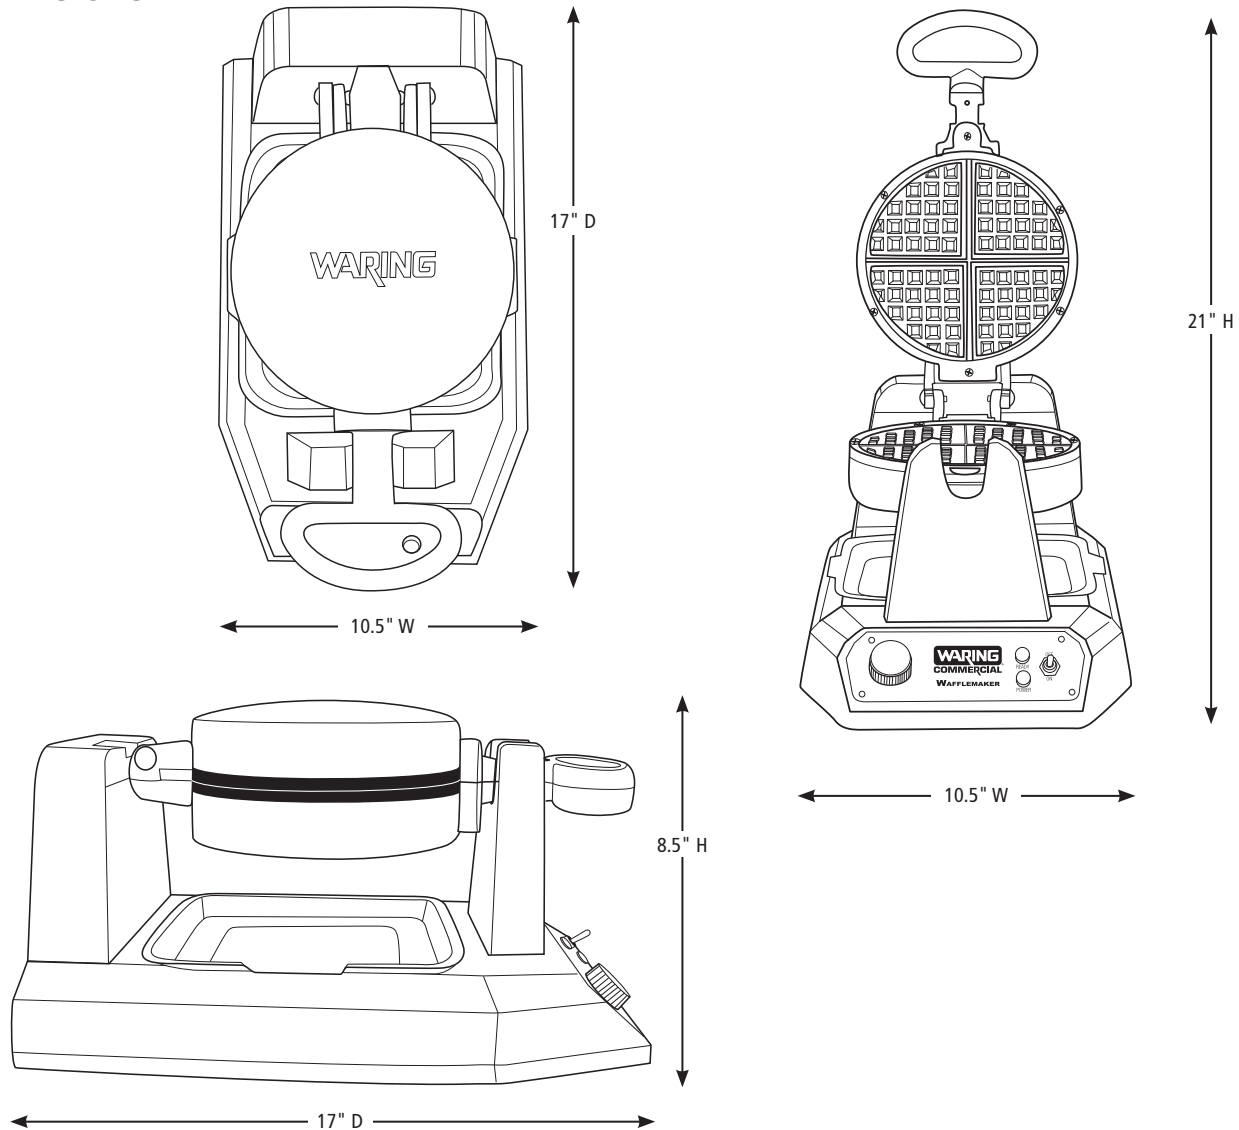

Out of Box Weight: 13.3 lb.

ORDERING INFORMATION	#STD. PKG.	GIFTBOX WEIGHT	CUBIC FEET	BOX DIMENSIONS D X W X H	UPC	CASE PKG.	MC WEIGHT	MC DIMENSIONS D X W X H	MBC
WWD180X – Single Classic Waffle Maker	1	17	1.69	12.5" x 17.875" x 10.5"	040072086441	1	14.3	13.25" x 18.25" x 11.25"	10040072086448
WWD180XRP - Replacement Plates	1	2.25	.08	1.875" x 7.875" x 9.375"	040072088971	16	37.625	16.25" x 15.5" x 10"	10040072088978