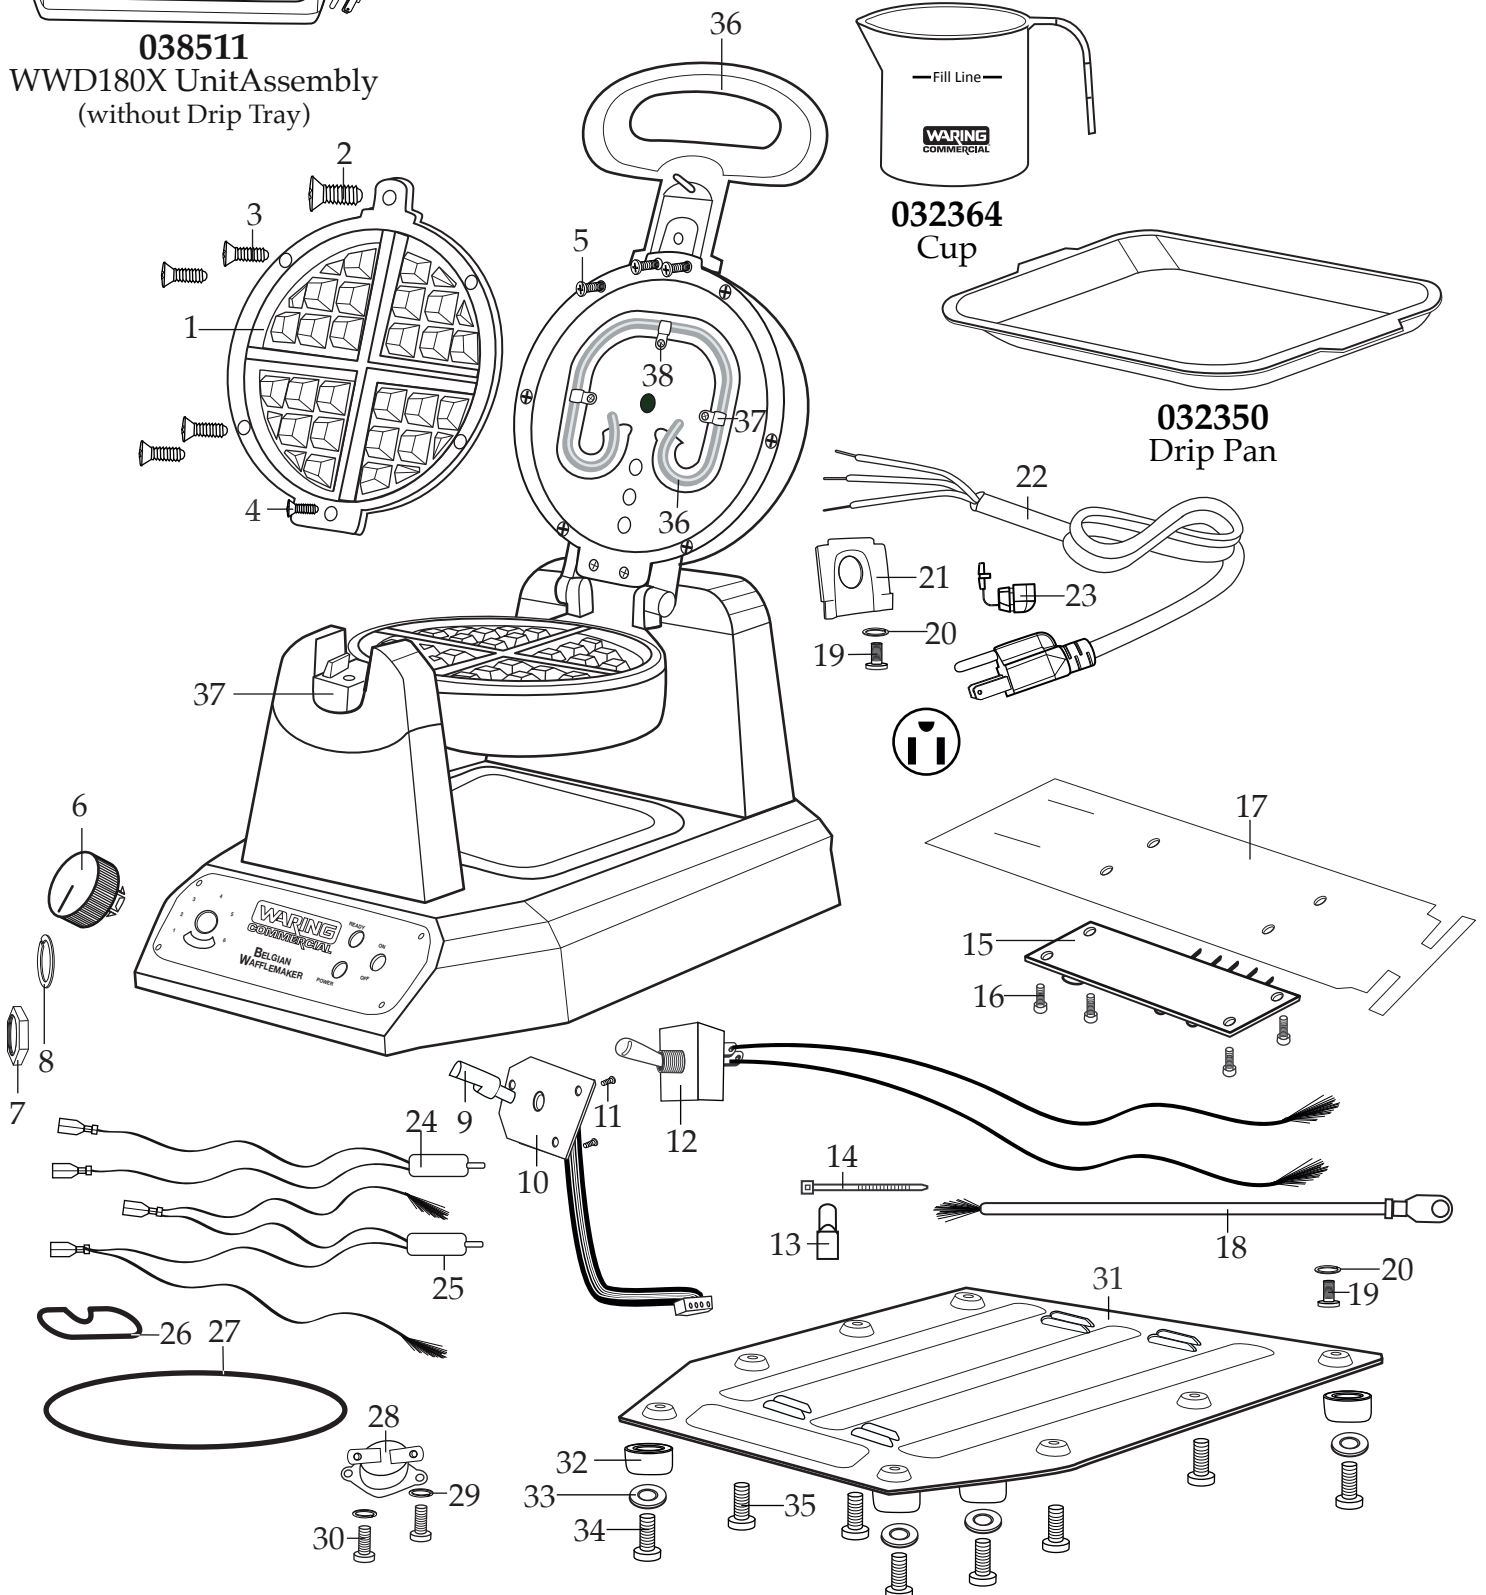

Serviceable Single Classic Waffle Maker  
**WWD180X**

Date Code Location  
WWYY  
(week week year year)

**038511**  
WWD180X Unit Assembly  
(without Drip Tray)

**032364**  
Cup

**032350**  
Drip Pan

| <b>Illustration#</b> | <b>Part#</b> | <b>Description</b>  |
|----------------------|--------------|---|
| 1                    | 038638       | Belgian Waffle Plate (1 top - 1 bottom)                       |
| 2                    | 037357       | Screw / top of waffle plate (1 top plate - 1 bottom plate)    |
| 3                    | 037356       | Screw / sides of waffle plate (4 top plate - 4 bottom plate)  |
| 4                    | 038513       | Screw / bottom of waffle plate (1 top plate - 1 bottom plate) |
| 5                    | 037493       | Screw (10 top inner plate - 10 bottom inner plate)            |
| 6                    | 032352       | Knob  |
| 7                    | 016236       | Hex Nut   |
| 8                    | 032356       | Washer  |
| 9                    | 036241       | Connector Pole  |
| 10                   | 035316       | Darkness Control Board (short tape)                           |
| 11                   | 032359       | Screw (3 required)  |
| 12                   | 038512       | Toggle Switch with Leads                                      |
| 13                   | 012409       | Small Crimp Connector (4 required)                            |
|                      | 019123       | Large Crimp Connector (2 required)                            |
| 14                   | 013731       | Wire Tie (7 required)   |
| 15                   | 037490       | PCB Board   |
| 16                   | 032359       | Screw (4 required)  |
| 17                   | 030638       | Power Board Shield  |
| 18                   | 037491       | 8" Green Lead Assembly  |
| 19                   | 035298       | Ground Screw (2 required)                                     |
| 20                   | 032751       | Ground Spring Washer (2 required)                             |
| 21                   | 032371       | Cord Plate  |
| 22                   | 032363       | Cord Set  |
| 23                   | 035476       | Strain Relief   |
| 24                   | 037928       | Red Light with Leads  |
| 25                   | 037929       | Green Light with Leads  |
| 26                   | 038131       | Small Rubber Gasket   |
| 27                   | 038132       | Round Rubber Gasket   |
| 28                   | 038133       | Thermostat  |
| 29                   | 037504       | Spring Washer (2 required)                                    |
| 30                   | 032359       | Screw (2 required)  |