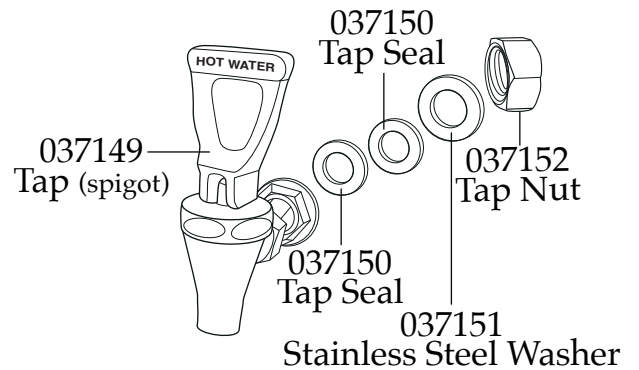

First Units Built