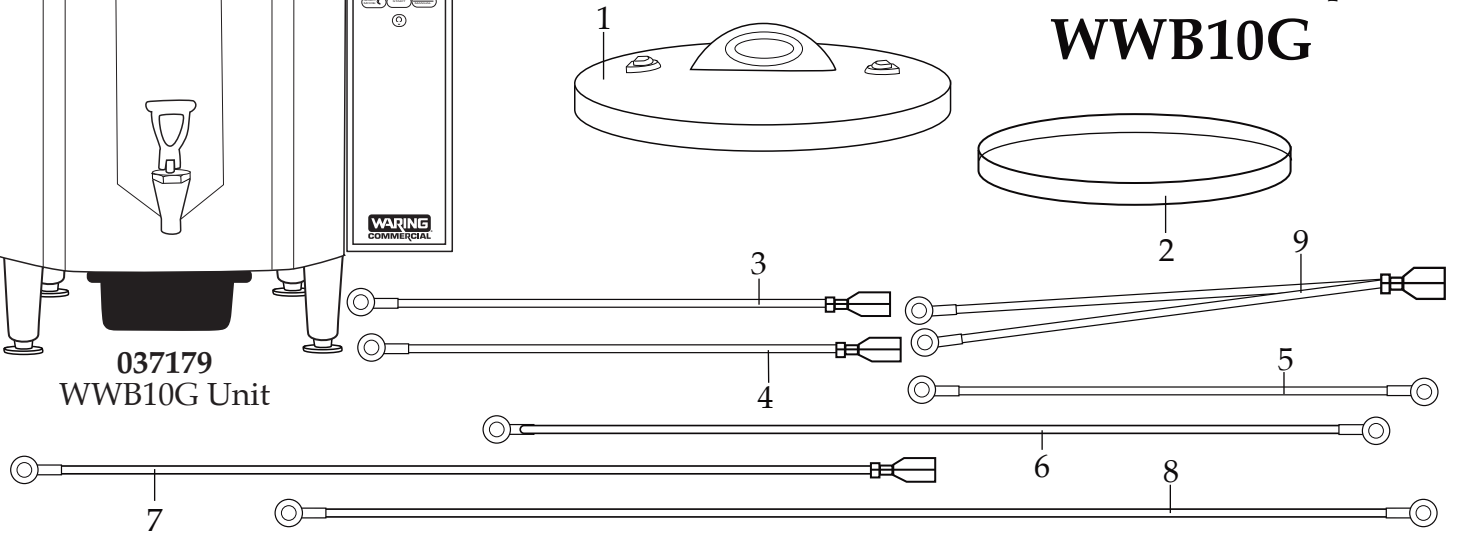

037179
WWB10G Unit

Unit Information
 15 Amps – 1800 Watts – 120 Volts
 Temperature range from 150°F - 205°F
 (66°C - 96°C)
 View temperature in Fahrenheit or Celsius
 Legs are adjustable.

10 Gallon Hot Water Dispenser

WWB10G

Illustration#	Part#	Description
1	037140	Lid
2	037141	Lid Seal (on unit)
3	037142	8.75" Burgundy Lead (round and regular terminal)
4	037142	8.75" Burgundy Lead (round and regular terminal)
5	037143	8.75" Green/Yellow Lead (2 round terminals)
6	037144	12.5" Burgundy Lead (2 round terminals)
7	037145	12.5 Red Lead (round and regular terminal)
8	037146	16.5" Blue Lead (2 round terminals)
9	037147	8.625" Blue Double Lead (2 round and regular terminal)
10	037149	Tap (spigot)
11	037150	Tap Seal
12	037152	Tap Nut
13	037153	Thermal Cut Off
14	037154	Hex Nut (2 required)
15	037155	Face Guard
16	037156	Screw (4 required)
17	037157	PCB Assembly
18	037158	Lock Washer (4 required)
19	037159	Sems (4 required)
20	037160	Control Board Assembly
21	037717	Screw (4 required)
22	037162	Water Level Sensor (3 required)
23	037163	Screw (4 required for each sensor)
24	013731	Wire Ties (4 required)
25	037164	Valve Tube
26	037165	Solenoid Valve
27	037717	Screw (2 required)
28	037167	Valve Cover
29	037168	Heating Element
30	037169	Element Seal (2 required)
31	037170	Element Hex Nut (2 required)
32	037158	Lock Washer (2 required)
33	037159	Sems (2 required)
34	037158	Ground Lock Washer (attached to unit)
35	037171	Ground Hex Nut (attached to unit)
36	037172	Strain Relief
37	037173	Cord Set
38	037174	Hex Nut (1 on each ceramic bushing)

Illustration#	Part#	Description
39	037175	Lock Washer (1 on each ceramic bushing)
40	037171	Ground Hex Nut (2 required ceramic bushing)
41	037158	Ground Lock Washer (2 required ceramic bushing)
42	037176	Side Panel
43	037177	Screw (4 required)
44	038238	Drain Cap
45	038239	Over Flow Pipe
46	038240	Sealing Gasket
47	038237	Gasket
48	038241	Over Flow Pipe Nut
49	037178	Leg (4 required)