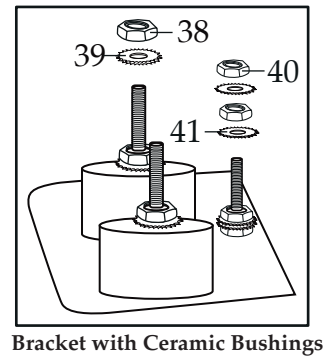

037179
WWB10G Unit

Unit Information
 15 Amps – 1800 Watts – 120 Volts
 Temperature range from 150°F - 205°F
 (66°C - 96°C)
 View temperature in Fahrenheit or Celsius
 Legs are adjustable.

10 Gallon Hot Water Dispenser

WWB10G

Illustration#	Part#	Description
1	037140	Lid
2	037141	Lid Seal (on unit)
3	037142	8.75" Burgundy Lead (round and regular terminal)
4	037142	8.75" Burgundy Lead (round and regular terminal)
5	037143	8.75" Green/Yellow Lead (2 round terminals)
6	037144	12.5" Burgundy Lead (2 round terminals)
7	037145	12.5 Red Lead (round and regular terminal)
8	037146	16.5" Blue Lead (2 round terminals)
9	037147	8.625" Blue Double Lead (2 round and regular terminal)
10	037149	Tap (spigot)
11	037150	Tap Seal
12	037152	Tap Nut
13	037153	Thermal Cut Off
14	037154	Hex Nut (2 required)
15	037155	Face Guard
16	037156	Screw (4 required)
17	037157	PCB Assembly
18	037158	Lock Washer (4 required)
19	037159	Sems (4 required)
20	037160	Control Board Assembly
21	037717	Screw (4 required)
22	037162	Water Level Sensor (3 required)
23	037163	Screw (4 required for each sensor)
24	013731	Wire Ties (4 required)
25	037164	Valve Tube
26	037165	Solenoid Valve
27	037717	Screw (2 required)
28	037167	Valve Cover
29	037168	Heating Element
30	037169	Element Seal (2 required)
31	037170	Element Hex Nut (2 required)
32	037158	Lock Washer (2 required)
33	037159	Sems (2 required)
34	037158	Ground Lock Washer (attached to unit)
35	037171	Ground Hex Nut (attached to unit)
36	037172	Strain Relief
37	037173	Cord Set
38	037174	Hex Nut (1 on each ceramic bushing)

Illustration#	Part#	Description
39	037175	Lock Washer (1 on each ceramic bushing)
40	037171	Ground Hex Nut (2 required ceramic bushing)
41	037158	Ground Lock Washer (2 required ceramic bushing)
42	037176	Side Panel
43	037177	Screw (4 required)
44	038238	Drain Cap
45	038239	Over Flow Pipe
46	038240	Sealing Gasket
47	038237	Gasket
48	038241	Over Flow Pipe Nut
49	037178	Leg (4 required)