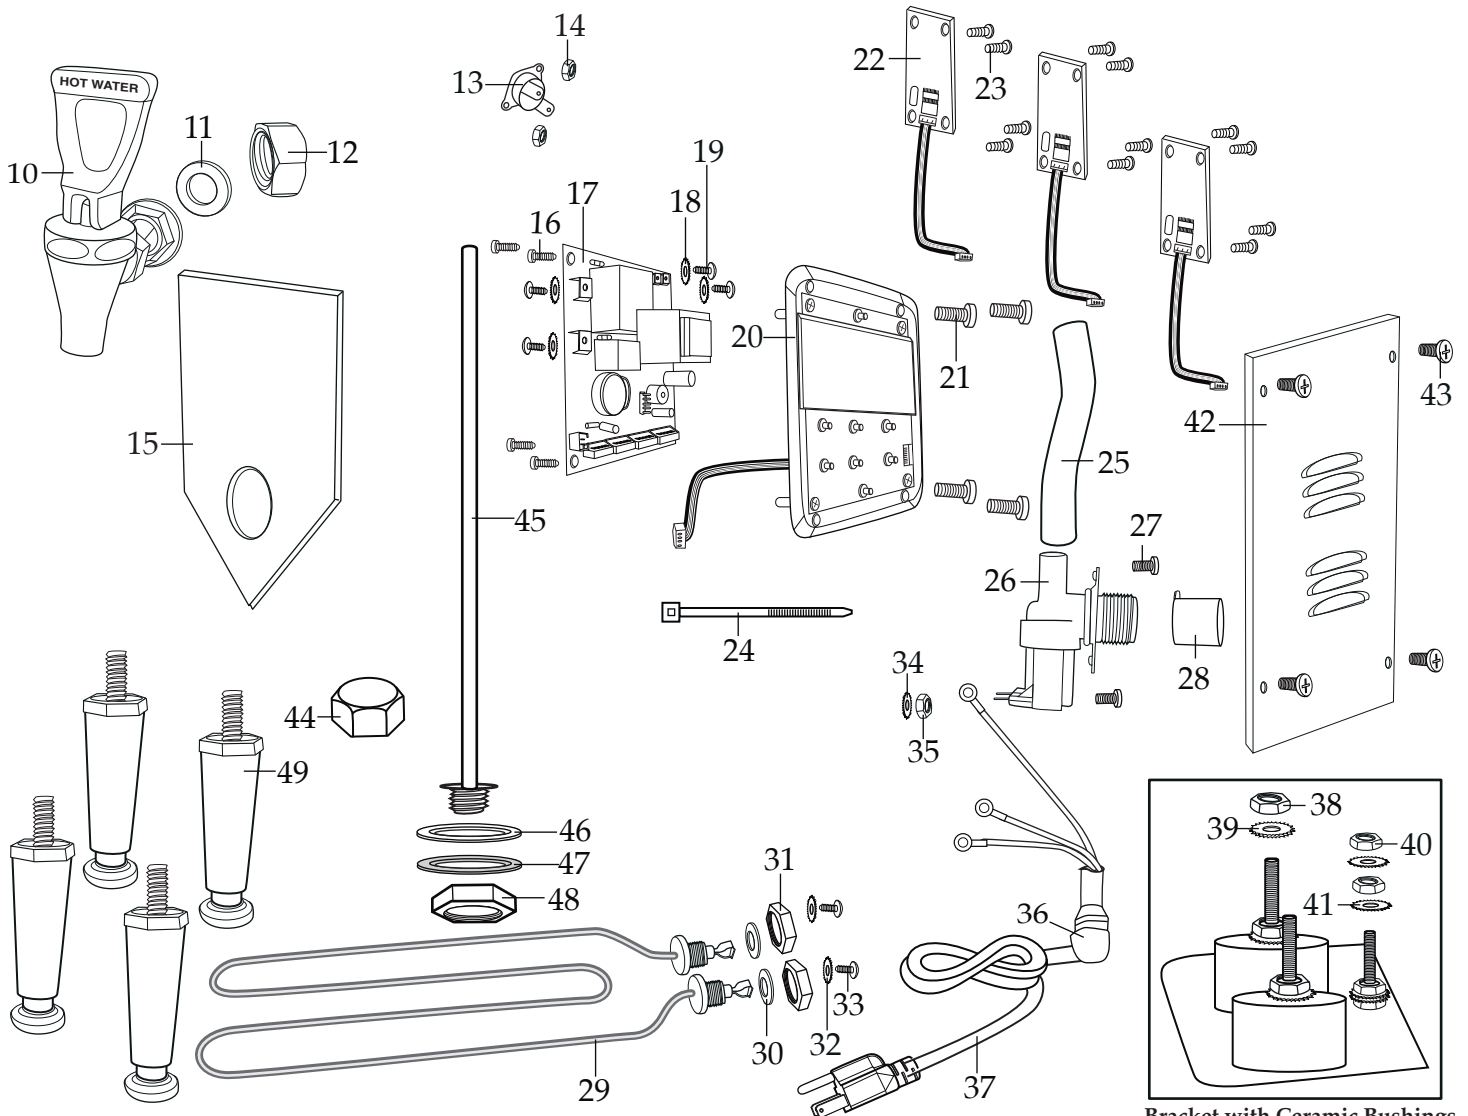

037179
WWB10G Unit

Unit Information
 15 Amps – 1800 Watts – 120 Volts
 Temperature range from 150°F - 205°F
 (66°C - 96°C)
 View temperature in Fahrenheit or Celsius
 Legs are adjustable.

10 Gallon Hot Water Dispenser

WWB10G

Illustration#	Part#	Description
1	037140	Lid
2	037141	Lid Seal (on unit)
3	037142	8.75" Burgundy Lead (round and regular terminal)
4	037142	8.75" Burgundy Lead (round and regular terminal)
5	037143	8.75" Green/Yellow Lead (2 round terminals)
6	037144	12.5" Burgundy Lead (2 round terminals)
7	037145	12.5 Red Lead (round and regular terminal)
8	037146	16.5" Blue Lead (2 round terminals)
9	037147	8.625" Blue Double Lead (2 round and regular terminal)
10	037149	Tap (spigot)
11	037150	Tap Seal
12	037152	Tap Nut
13	037153	Thermal Cut Off
14	037154	Hex Nut (2 required)
15	037155	Face Guard
16	037156	Screw (4 required)
17	037157	PCB Assembly
18	037158	Lock Washer (4 required)
19	037159	Sems (4 required)
20	037160	Control Board Assembly
21	037717	Screw (4 required)
22	037162	Water Level Sensor (3 required)
23	037163	Screw (4 required for each sensor)
24	013731	Wire Ties (4 required)
25	037164	Valve Tube
26	037165	Solenoid Valve
27	037717	Screw (2 required)
28	037167	Valve Cover
29	037168	Heating Element
30	037169	Element Seal (2 required)
31	037170	Element Hex Nut (2 required)
32	037158	Lock Washer (2 required)
33	037159	Sems (2 required)
34	037158	Ground Lock Washer (attached to unit)
35	037171	Ground Hex Nut (attached to unit)
36	037172	Strain Relief
37	037173	Cord Set
38	037174	Hex Nut (1 on each ceramic bushing)

Illustration#	Part#	Description
39	037175	Lock Washer (1 on each ceramic bushing)
40	037171	Ground Hex Nut (2 required ceramic bushing)
41	037158	Ground Lock Washer (2 required ceramic bushing)
42	037176	Side Panel
43	037177	Screw (4 required)
44	038238	Drain Cap
45	038239	Over Flow Pipe
46	038240	Sealing Gasket
47	038237	Gasket
48	038241	Over Flow Pipe Nut
49	037178	Leg (4 required)