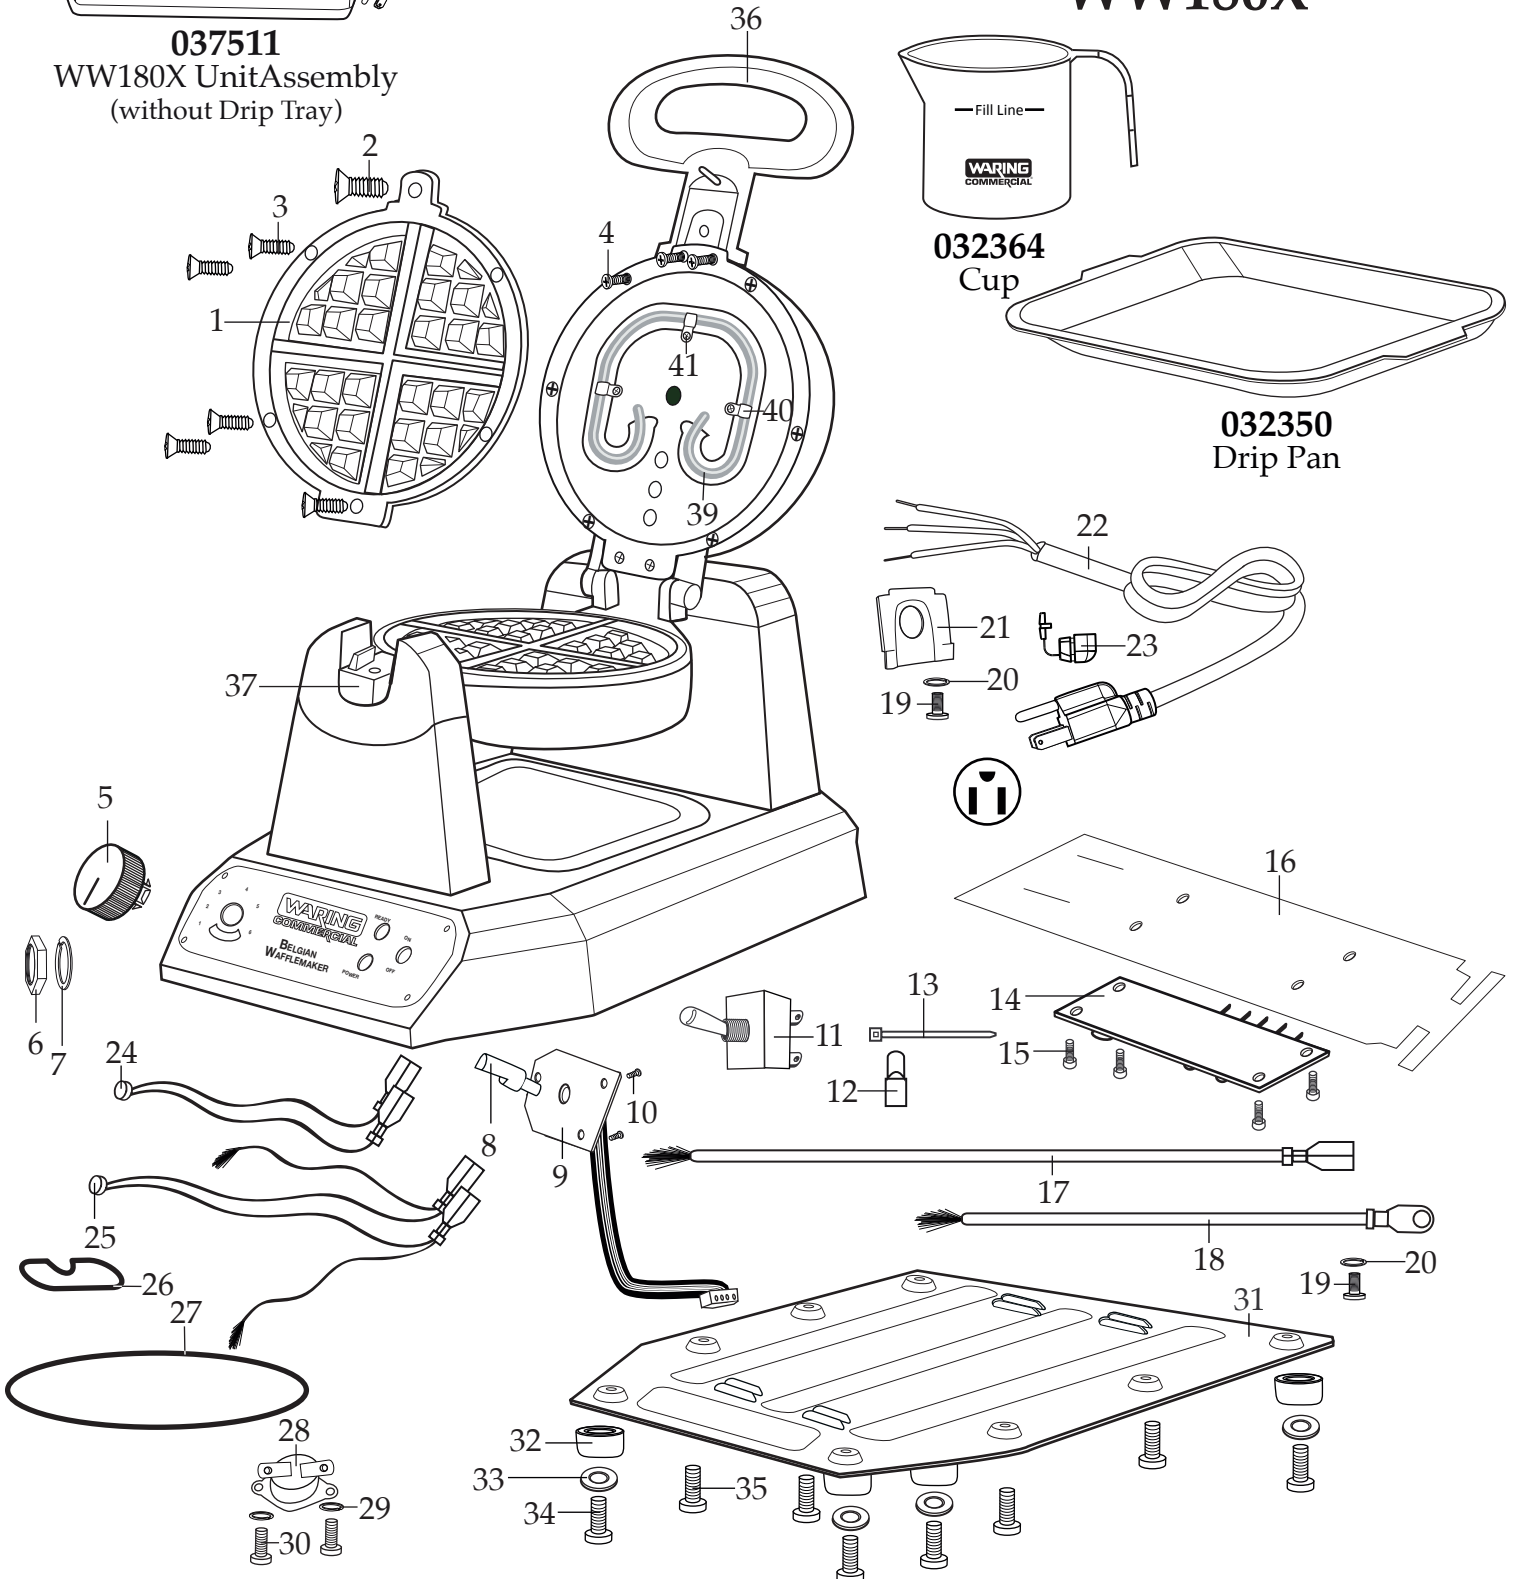

WARING COMMERCIAL®

Heavy-Duty Belgian Waffle Maker
with Replaceable Plates

WW180X

037511
WW180X Unit Assembly
(without Drip Tray)

Illustration #	Part #	Description
1	037510	Belgian Waffle Plate (1 top - 1 bottom)
2	037357	Screw (1 top plate - 1 bottom plate)
3	037356	Screw (5 top plate - 5 bottom plate)
4	037493	Screw (10 top inner plate - 10 bottom inner plate)
5	032352	Knob
6	016236	Hex Nut
7	032356	Washer
8	036241	Connector Pole
9	035316	Darkness Control Board (short tape)
10	032359	Screw (3 required)
11	032368	Toggle Switch
12	012409	Small Crimp Connector (4 required)
	019123	Large Crimp Connector (2 required)
13	013731	Wire Tie (7 required)
14	037490	PCB Board
15	032359	Screw (4 required)
16	030638	Power Board Shield
17	037492	15.5" Red Lead Assembly (2 required)
18	037491	8" Green Lead Assembly
19	035298	Ground Screw (2 required)
20	032751	Ground Spring Washer (2 required)
21	032371	Cord Plate
22	033494	Cord Set
23	035476	Strain Relief
24	037494	Green Light with Leads
25	037495	Red Light with Leads
26	038131	Small Rubber Gasket
27	038132	Round Rubber Gasket
28	038133	Thermostat
29	037504	Spring Washer (2 required)
30	032359	Screw (2 required)

Illustration #	Part #	Description
31	032351	Bottom Plate
32	032353	Foot (4 required)
33	032354	Foot Washer (4 required)
34	032355	Screw (4 required)
35	032750	Bottom Plate Screw (4 required)
36	037488	Top Handle
37	037489	Bottom Handle
38	037493	Screw (2 top handle - 2 bottom handle)
39	037502	Heating Element (1 top - 1 bottom)
40	037503	Clamp (3 top heating element - 3 bottom heating element)
41	032359	Screw (3 top clamps - 3 bottom clamps)
	037504	Spring Washer (3 top clamps - 3 bottom clamps)
42	032751	Spring Washer (2 top heating element - 2 bottom heating element)
43	037505	Screw (2 top heating element - 2 bottom heating element)
44	037506	Insulated Sleeve (2 top heating element - 2 bottom heating element)

↑
Date Code Location
YY|MM|DD
year year | month month | day day