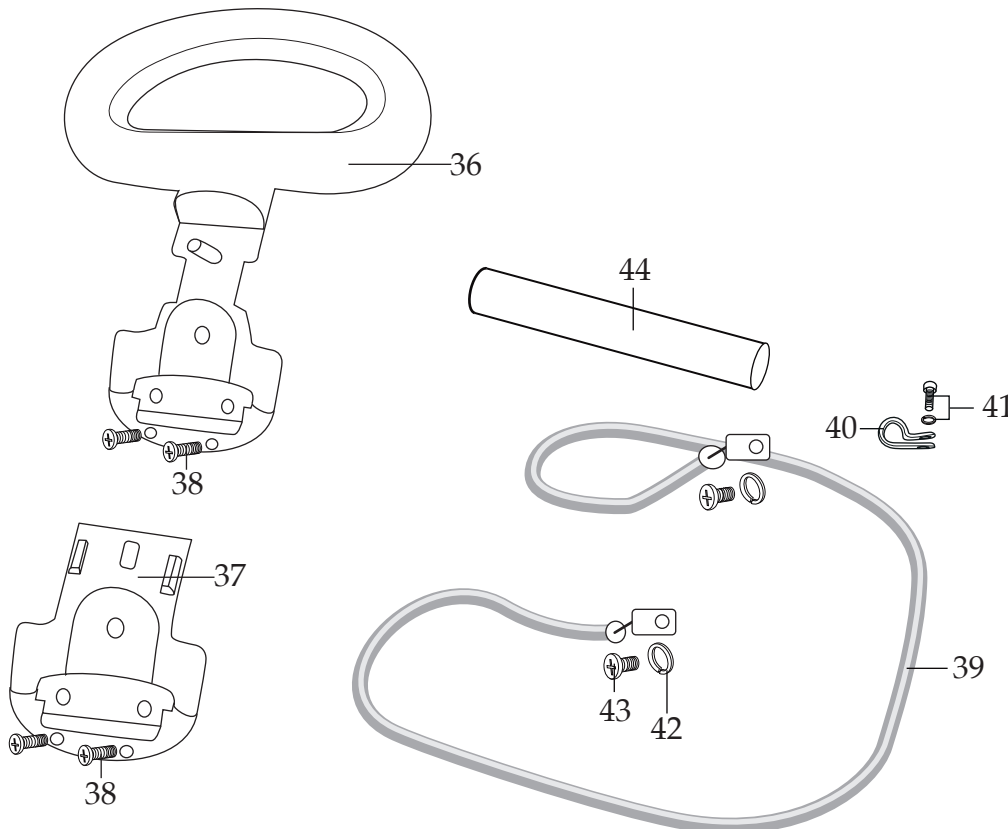

WARING COMMERCIAL®

Heavy-Duty Belgian Waffle Maker
with Replaceable Plates

WW180X

037511
WW180X Unit Assembly
(without Drip Tray)

Illustration #	Part #	Description
1	037510	Belgian Waffle Plate (1 top - 1 bottom)
2	037357	Screw (1 top plate - 1 bottom plate)
3	037356	Screw (5 top plate - 5 bottom plate)
4	037493	Screw (10 top inner plate - 10 bottom inner plate)
5	032352	Knob
6	016236	Hex Nut
7	032356	Washer
8	036241	Connector Pole
9	035316	Darkness Control Board (short tape)
10	032359	Screw (3 required)
11	032368	Toggle Switch
12	012409	Small Crimp Connector (4 required)
	019123	Large Crimp Connector (2 required)
13	013731	Wire Tie (7 required)
14	037490	PCB Board
15	032359	Screw (4 required)
16	030638	Power Board Shield
17	037492	15.5" Red Lead Assembly (2 required)
18	037491	8" Green Lead Assembly
19	035298	Ground Screw (2 required)
20	032751	Ground Spring Washer (2 required)
21	032371	Cord Plate
22	033494	Cord Set
23	035476	Strain Relief
24	037494	Green Light with Leads
25	037495	Red Light with Leads
26	038131	Small Rubber Gasket
27	038132	Round Rubber Gasket
28	038133	Thermostat
29	037504	Spring Washer (2 required)
30	032359	Screw (2 required)

Illustration #	Part #	Description
31	032351	Bottom Plate
32	032353	Foot (4 required)
33	032354	Foot Washer (4 required)
34	032355	Screw (4 required)
35	032750	Bottom Plate Screw (4 required)
36	037488	Top Handle
37	037489	Bottom Handle
38	037493	Screw (2 top handle - 2 bottom handle)
39	037502	Heating Element (1 top - 1 bottom)
40	037503	Clamp (3 top heating element - 3 bottom heating element)
41	032359	Screw (3 top clamps - 3 bottom clamps)
	037504	Spring Washer (3 top clamps - 3 bottom clamps)
42	032751	Spring Washer (2 top heating element - 2 bottom heating element)
43	037505	Screw (2 top heating element - 2 bottom heating element)
44	037506	Insulated Sleeve (2 top heating element - 2 bottom heating element)