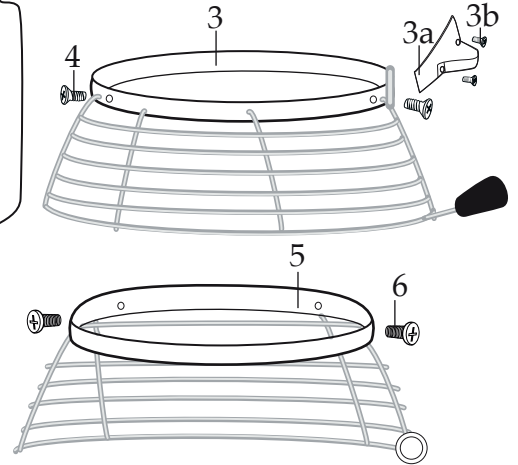

WARING COMMERCIAL®

Luna 20 Planetary Stand Mixer 20 Qt.

WSM20L