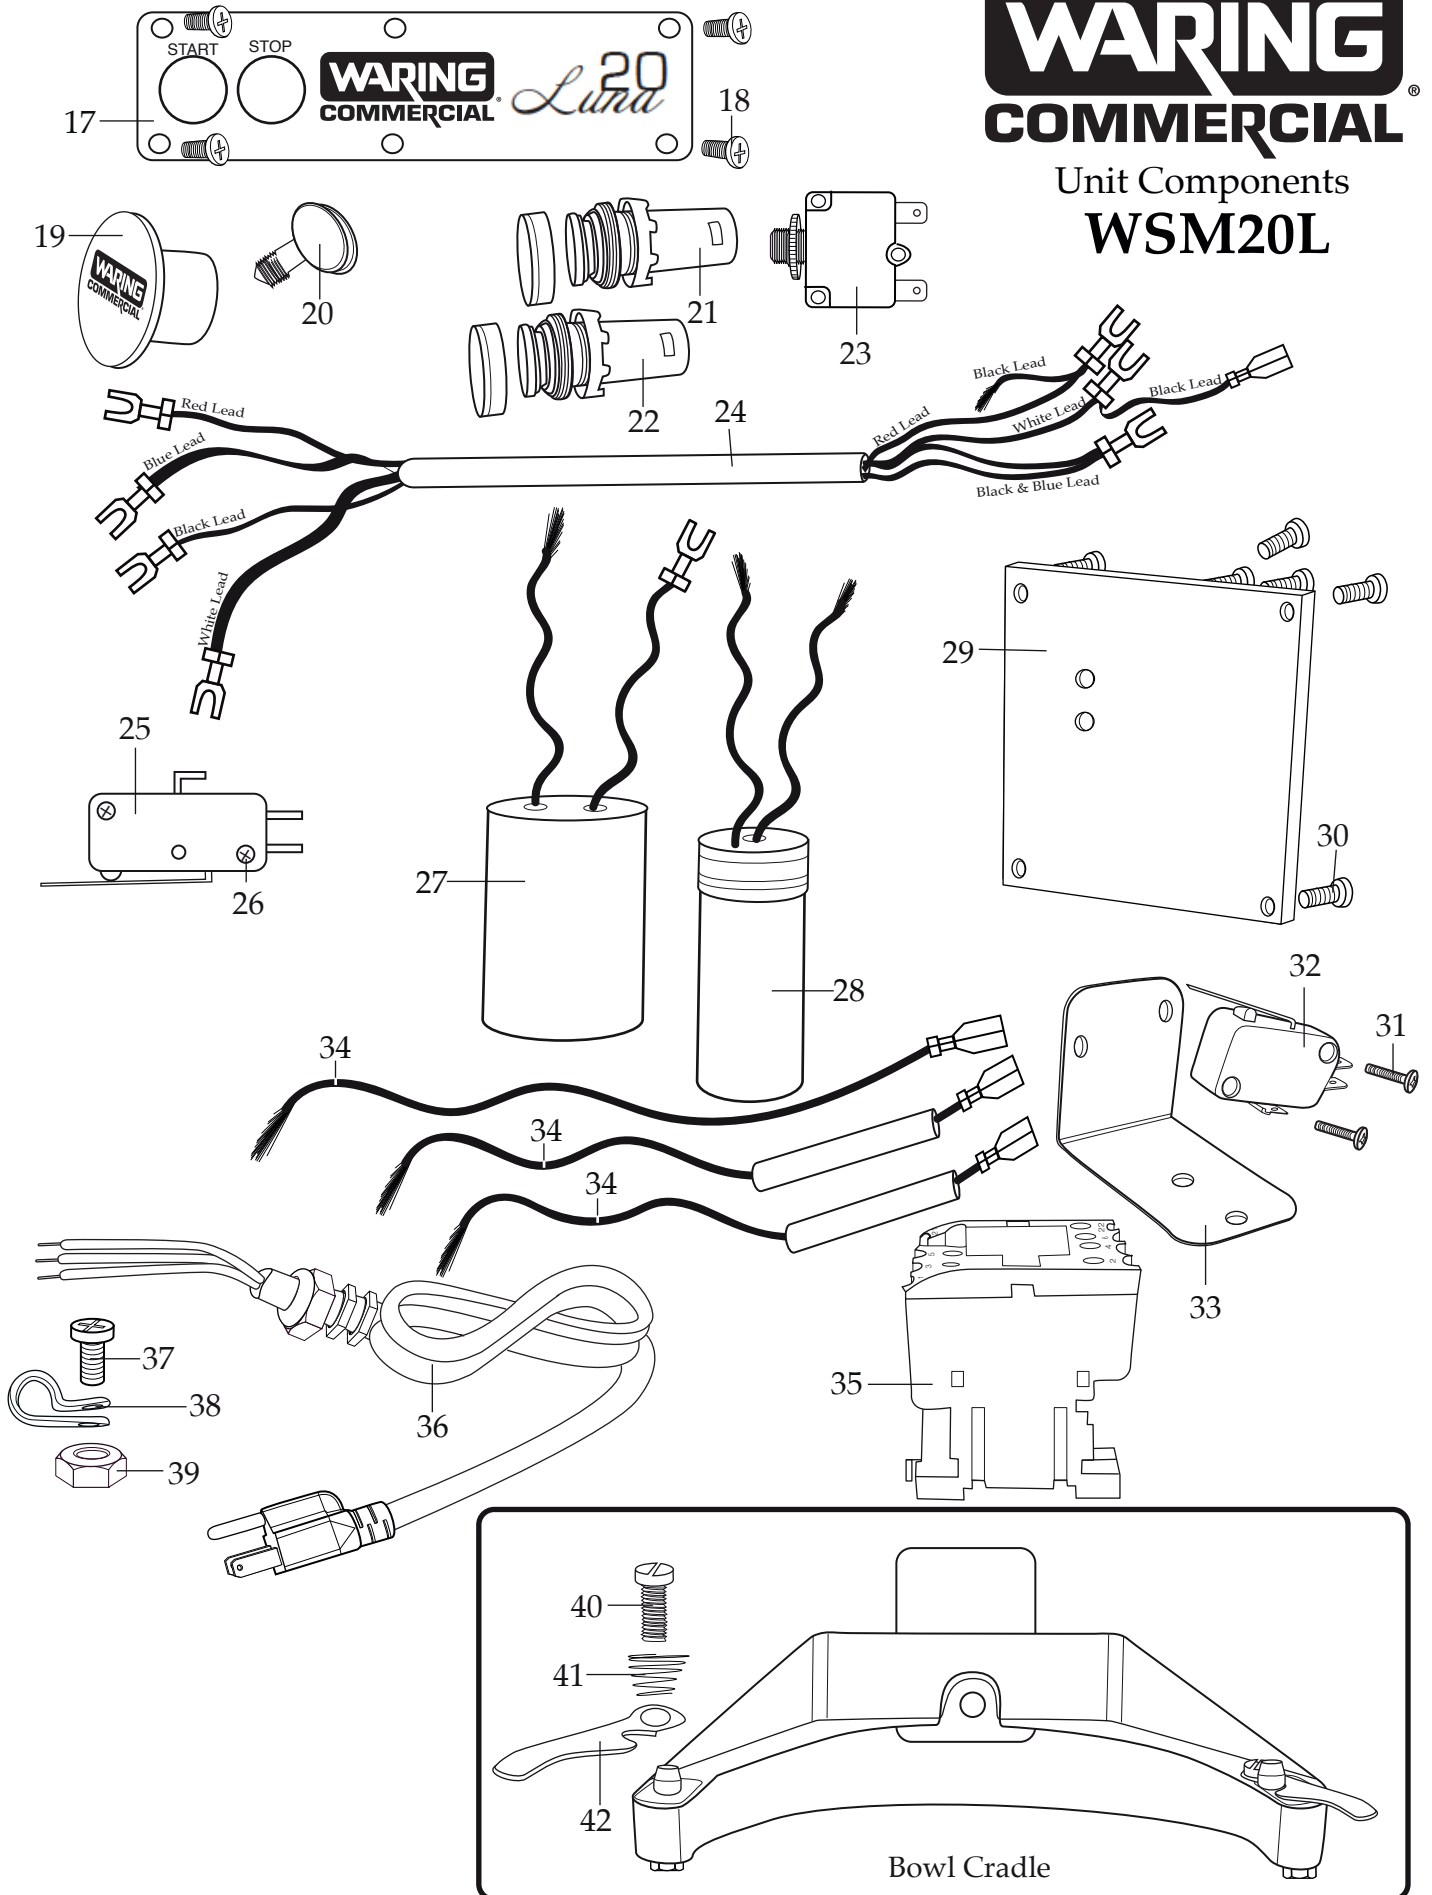

## Unit Components WSM20L

<b>Illustration#</b>	<b>Part#</b>	<b>Description</b>
1	037379	Screw /top front plate
2	037380	Screw /top front plate
3	038561	Top Guard (with handle)
3a	038901	Switch Acuator
3b	037717	Screw (2 required)
4	037382	Top Bowl Guard Screw (2 required)
5	038562	Bottom Guard (no handle)
6	037384	Bottom/Bowl Guard Screw (2 required)
7	037390	Washer (4 required)
8	037389	Spring Washer (4 required)
9	037388	Bolt (4 required)
10	037392	Cradle Plate (2 required one for each side)
11	037391	Hex Head Bolt with Spring Washer & Washer (6 required)
12	038563	20 Quart Bowl (WSM20LBL)
13	038564	Whisk (WSM20LW)
14	038565	Mixing Paddle (WSM20LMP)
15	038566	Dough Hook (WSM20LDH)
16	037393	Foot (4 required)
17	038567	Name Plate
18	037411	Screw (4 required)
19	037401	Attachment Hub Cover
20	037402	Attachment Hub Screw
21	037399	Start Switch (green)
22	037400	Stop Switch (red)
23	037404	Reset Switch
24	038568	Interlock Leads
25	037413	Cradle Interlock

<b>Illustration#</b>	<b>Part#</b>	<b>Description</b>
1	037379	Screw /top front plate
2	037380	Screw /top front plate
3	038561	Top Guard (with handle)
3a	038901	Switch Acuator
3b	037717	Screw (2 required)
4	037382	Top Bowl Guard Screw (2 required)
5	038562	Bottom Guard (no handle)
6	037384	Bottom/Bowl Guard Screw (2 required)
7	037390	Washer (4 required)
8	037389	Spring Washer (4 required)
9	037388	Bolt (4 required)
10	037392	Cradle Plate (2 required one for each side)
11	037391	Hex Head Bolt with Spring Washer & Washer (6 required)
12	038563	20 Quart Bowl (WSM20LBL)
13	038564	Whisk (WSM20LW)
14	038565	Mixing Paddle (WSM20LMP)
15	038566	Dough Hook (WSM20LDH)
16	037393	Foot (4 required)
17	038567	Name Plate
18	037411	Screw (4 required)
19	037401	Attachment Hub Cover
20	037402	Attachment Hub Screw
21	037399	Start Switch (green)
22	037400	Stop Switch (red)
23	037404	Reset Switch
24	038568	Interlock Leads
25	037413	Cradle Interlock