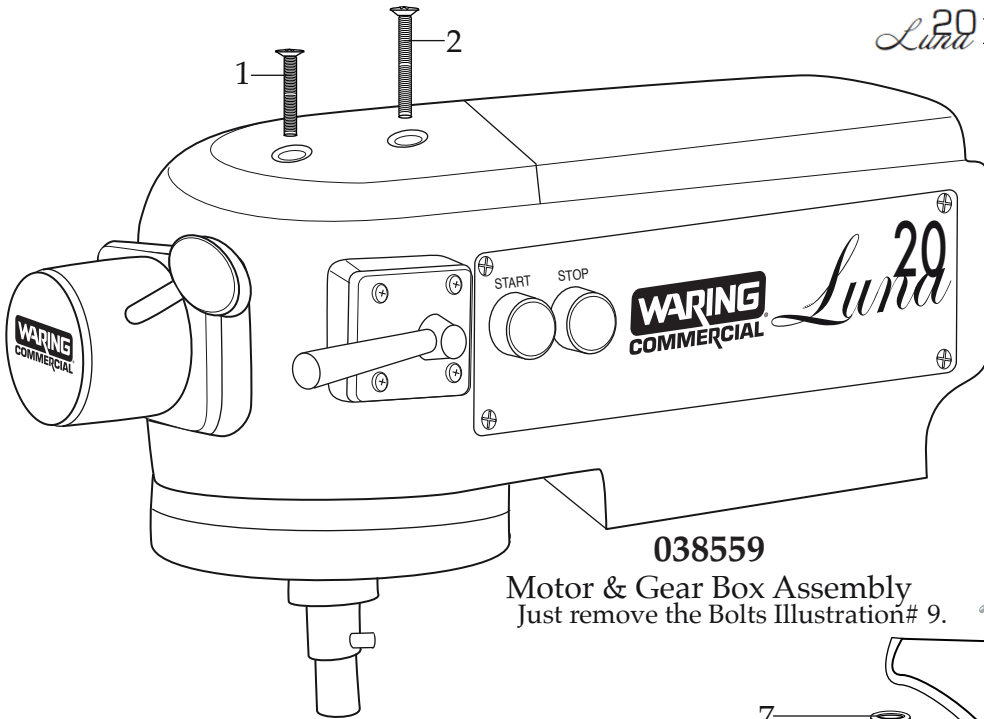

WARING COMMERCIAL®

Luna 20 Planetary Stand Mixer 20 Qt.

WSM20L