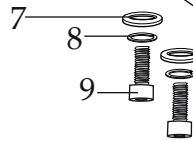

WARING COMMERCIAL®

Luna 20 Planetary Stand Mixer 20 Qt.

WSM20L