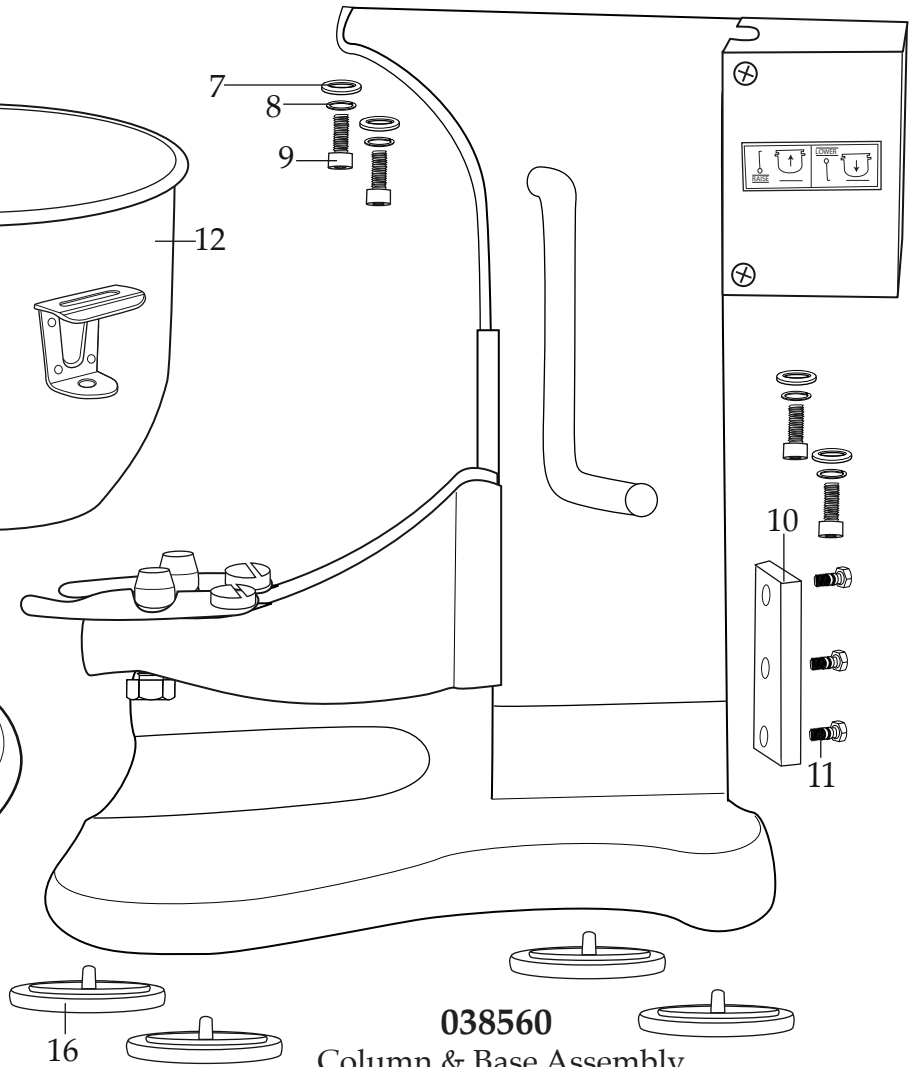

WARING COMMERCIAL®

Luna 20 Planetary Stand Mixer 20 Qt.

WSM20L