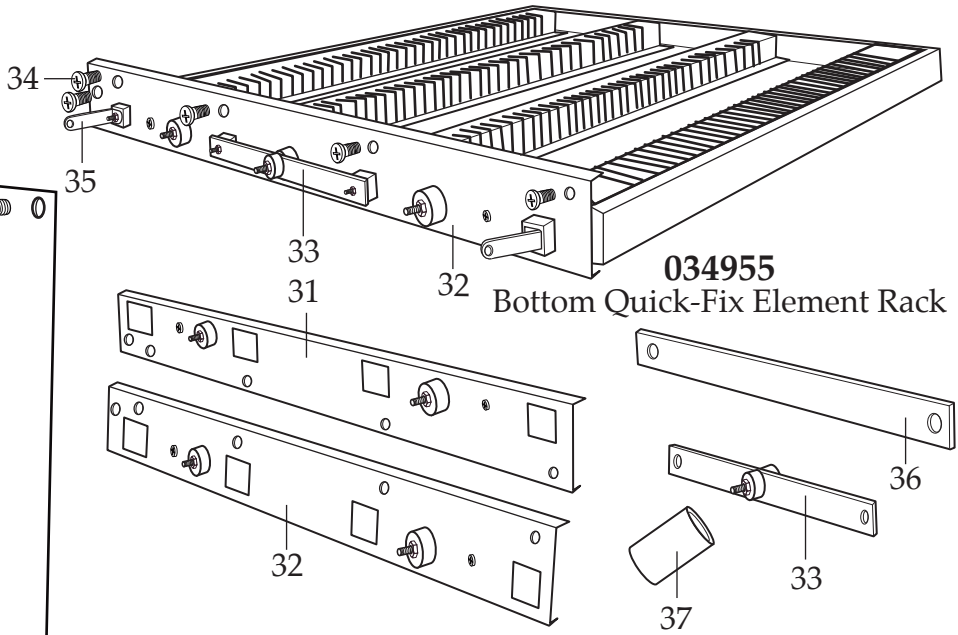

032000
Cleaning Brush

WARING
COMMERCIAL
WPO700
 Component Side

034953
Top Quick-Fix Element Rack

034954
Middle Quick-Fix Element Rack

034955
Bottom Quick-Fix Element Rack

Illustration #	Part #	Description
1	033753	Temperature Gauge
2	028626	Temperature Knob with Screws
3	028626	Timer Knob with Set Screws
4	033752	Pizza Stone (2 required)
5	034946	Double On-Off Switch (2 required)
6	033755	Foot (4 required)
7	035609	Main Power Switch
8	029943	Screw (2 required)
9	033764	Timer
10	029943	Screw (2 required)
11	034948	Thermostat
12	033766	Temperature Gauge Bracket
13	033767	Thumb Screw (2 required)
14	034951	Component Right Side Panel
15	033771	Screw (4 required)
16	034957	Cord (240 volt)
17	033768	Oven Light Lens
18	035605	Bulb - Rated 230V / 25W
19	034949	Lamp Holder
20	034956	Thermal Cut-off
21	029959	Lock Washer (2 required)
22	034966	Screw (2 required)
23	034950	Bracket (temperature gauge & thermostat bulb ends)
24	034968	Washer (2 required)
25	034967	Screw (2 required)
26	013731	Wire Tie (12 required)
27	034952	Element Assembly (4 required each quick-fix rack)

Illustration #	Part #	Description
28	033776	Screw (3 required)
29	034959	Insulation Panel Assembly
30	033785	Screw (3 required)
31	034964	Top & Middle Element Rack Front Panel (2 required)
32	034965	Bottom Element Rack Front Panel
33	034963	Element Support Bracket Assembly (3 required on each rack)
34	033779	Screw (5 required on each rack)
35	034962	Angled End Element Bracket (4 required)
36	034961	Straight Support Bracket (2 required)
37	033786	Ceramic Sleeve (4 required)
38	034960	Element Left Side Panel
39	033771	Screw (4 required)
40	035347	Door Assembly
41	035349	Slotted Bolt (2 required one each side of door assembly)
42	035351	Washer (2 required one each side of door assembly)
43	035350	Allen Bolt (2 required one each side of door assembly)