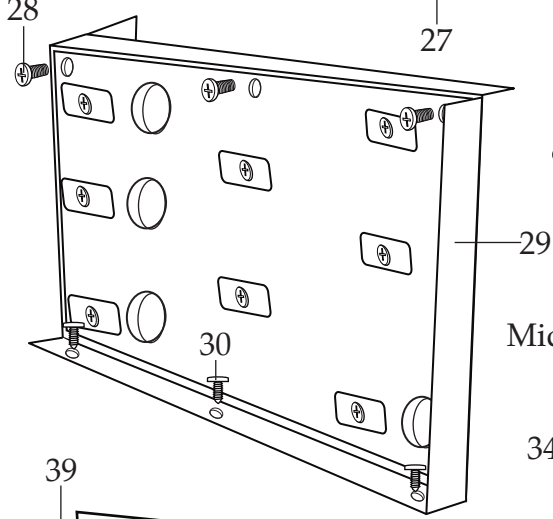

Unit Information

240 Volts – 60 Hz – 3200 Watts
Two 18" x 18" cavity with ceramic pizza stone
Outside Dimensions H=21" x W=27" x D=28"
30-Minute Manual Countdown Timer

WARING COMMERCIAL®

Double Deck Single Compartment Pizza Oven WPO700

032000
Cleaning Brush

WARING
COMMERCIAL
WPO700
 Component Side

034953
Top Quick-Fix Element Rack

034954
Middle Quick-Fix Element Rack

034955
Bottom Quick-Fix Element Rack

Illustration #	Part #	Description
1	033753	Temperature Gauge
2	028626	Temperature Knob with Screws
3	028626	Timer Knob with Set Screws
4	033752	Pizza Stone (2 required)
5	034946	Double On-Off Switch (2 required)
6	033755	Foot (4 required)
7	035609	Main Power Switch
8	029943	Screw (2 required)
9	033764	Timer
10	029943	Screw (2 required)
11	034948	Thermostat
12	033766	Temperature Gauge Bracket
13	033767	Thumb Screw (2 required)
14	034951	Component Right Side Panel
15	033771	Screw (4 required)
16	034957	Cord (240 volt)
17	033768	Oven Light Lens
18	035605	Bulb - Rated 230V / 25W
19	034949	Lamp Holder
20	034956	Thermal Cut-off
21	029959	Lock Washer (2 required)
22	034966	Screw (2 required)
23	034950	Bracket (temperature gauge & thermostat bulb ends)
24	034968	Washer (2 required)
25	034967	Screw (2 required)
26	013731	Wire Tie (12 required)
27	034952	Element Assembly (4 required each quick-fix rack)