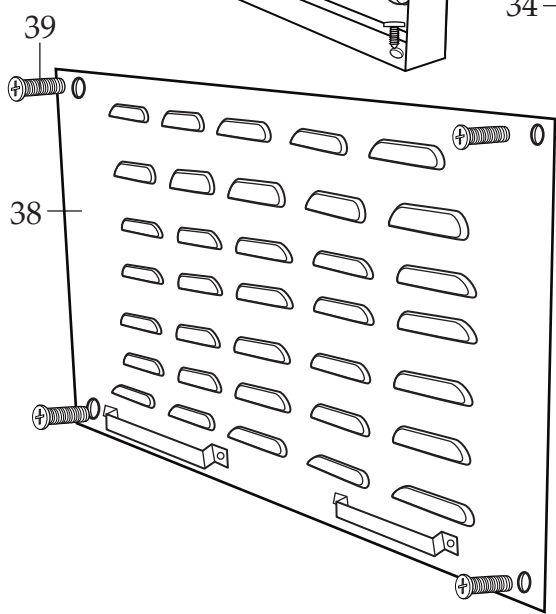

032000
Cleaning Brush

WARING
COMMERCIAL
WPO700
 Component Side

034953
Top Quick-Fix Element Rack

034954
Middle Quick-Fix Element Rack

034955
Bottom Quick-Fix Element Rack

Illustration #	Part #	Description
1	033753	Temperature Gauge
2	028626	Temperature Knob with Screws
3	028626	Timer Knob with Set Screws
4	033752	Pizza Stone (2 required)
5	034946	Double On-Off Switch (2 required)
6	033755	Foot (4 required)
7	035609	Main Power Switch
8	029943	Screw (2 required)
9	033764	Timer
10	029943	Screw (2 required)
11	034948	Thermostat
12	033766	Temperature Gauge Bracket
13	033767	Thumb Screw (2 required)
14	034951	Component Right Side Panel
15	033771	Screw (4 required)
16	034957	Cord (240 volt)
17	033768	Oven Light Lens
18	035605	Bulb - Rated 230V / 25W
19	034949	Lamp Holder
20	034956	Thermal Cut-off
21	029959	Lock Washer (2 required)
22	034966	Screw (2 required)
23	034950	Bracket (temperature gauge & thermostat bulb ends)
24	034968	Washer (2 required)
25	034967	Screw (2 required)
26	013731	Wire Tie (12 required)
27	034952	Element Assembly (4 required each quick-fix rack)

Illustration #	Part #	Description
28	033776	Screw (3 required)
29	034959	Insulation Panel Assembly
30	033785	Screw (3 required)
31	034964	Top & Middle Element Rack Front Panel (2 required)
32	034965	Bottom Element Rack Front Panel
33	034963	Element Support Bracket Assembly (3 required on each rack)
34	033779	Screw (5 required on each rack)
35	034962	Angled End Element Bracket (4 required)
36	034961	Straight Support Bracket (2 required)
37	033786	Ceramic Sleeve (4 required)
38	034960	Element Left Side Panel
39	033771	Screw (4 required)
40	035347	Door Assembly
41	035349	Slotted Bolt (2 required one each side of door assembly)
42	035351	Washer (2 required one each side of door assembly)
43	035350	Allen Bolt (2 required one each side of door assembly)