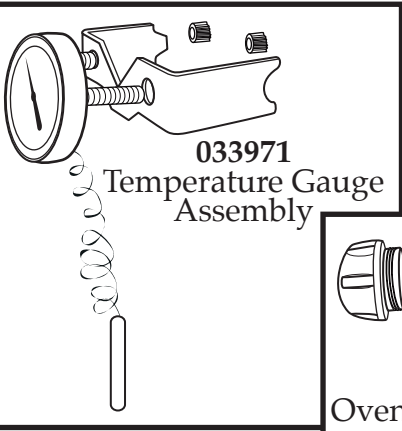

Unit Information

240 Volts – 60 Hz – 3200 Watts
Two 18" x 18" cavity with ceramic pizza stone
Outside Dimensions H=21" x W=27" x D=28"
30-Minute Manual Countdown Timer

WARING COMMERCIAL®

Double Deck Single Compartment Pizza Oven WPO700

032000
Cleaning Brush

WARING
COMMERCIAL
WPO700
 Component Side

034953
Top Quick-Fix Element Rack

034954
Middle Quick-Fix Element Rack

034955
Bottom Quick-Fix Element Rack

Illustration #	Part #	Description
1	033753	Temperature Gauge
2	028626	Temperature Knob with Screws
3	028626	Timer Knob with Set Screws
4	033752	Pizza Stone (2 required)
5	034946	Double On-Off Switch (2 required)
6	033755	Foot (4 required)
7	035609	Main Power Switch
8	029943	Screw (2 required)
9	033764	Timer
10	029943	Screw (2 required)
11	034948	Thermostat
12	033766	Temperature Gauge Bracket
13	033767	Thumb Screw (2 required)
14	034951	Component Right Side Panel
15	033771	Screw (4 required)
16	034957	Cord (240 volt)
17	033768	Oven Light Lens
18	035605	Bulb - Rated 230V / 25W
19	034949	Lamp Holder
20	034956	Thermal Cut-off
21	029959	Lock Washer (2 required)
22	034966	Screw (2 required)
23	034950	Bracket (temperature gauge & thermostat bulb ends)
24	034968	Washer (2 required)
25	034967	Screw (2 required)
26	013731	Wire Tie (12 required)
27	034952	Element Assembly (4 required each quick-fix rack)