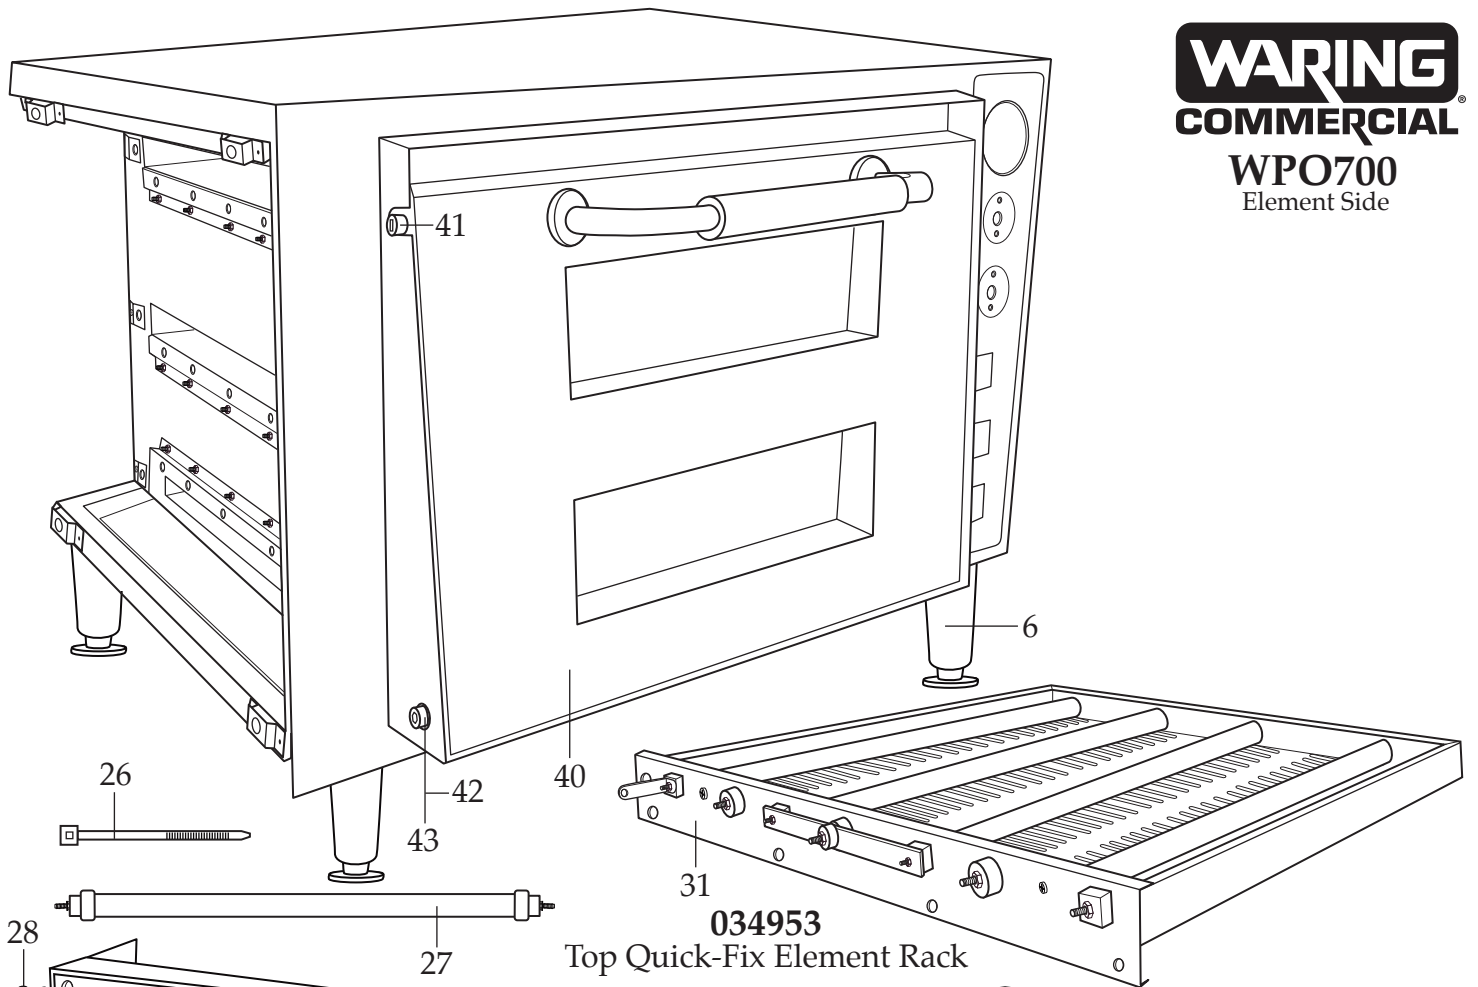

Unit Information

240 Volts – 60 Hz – 3200 Watts
Two 18" x 18" cavity with ceramic pizza stone
Outside Dimensions H=21" x W=27" x D=28"
30-Minute Manual Countdown Timer

WARING COMMERCIAL®

Double Deck Single Compartment Pizza Oven WPO700

032000
Cleaning Brush

WARING
COMMERCIAL
WPO700
 Component Side

034953
Top Quick-Fix Element Rack

034954
Middle Quick-Fix Element Rack

034955
Bottom Quick-Fix Element Rack

Illustration #	Part #	Description
1	033753	Temperature Gauge
2	028626	Temperature Knob with Screws
3	028626	Timer Knob with Set Screws
4	033752	Pizza Stone (2 required)
5	034946	Double On-Off Switch (2 required)
6	033755	Foot (4 required)
7	035609	Main Power Switch
8	029943	Screw (2 required)
9	033764	Timer
10	029943	Screw (2 required)
11	034948	Thermostat
12	033766	Temperature Gauge Bracket
13	033767	Thumb Screw (2 required)
14	034951	Component Right Side Panel
15	033771	Screw (4 required)
16	034957	Cord (240 volt)
17	033768	Oven Light Lens
18	035605	Bulb - Rated 230V / 25W
19	034949	Lamp Holder
20	034956	Thermal Cut-off
21	029959	Lock Washer (2 required)
22	034966	Screw (2 required)
23	034950	Bracket (temperature gauge & thermostat bulb ends)
24	034968	Washer (2 required)
25	034967	Screw (2 required)
26	013731	Wire Tie (12 required)
27	034952	Element Assembly (4 required each quick-fix rack)