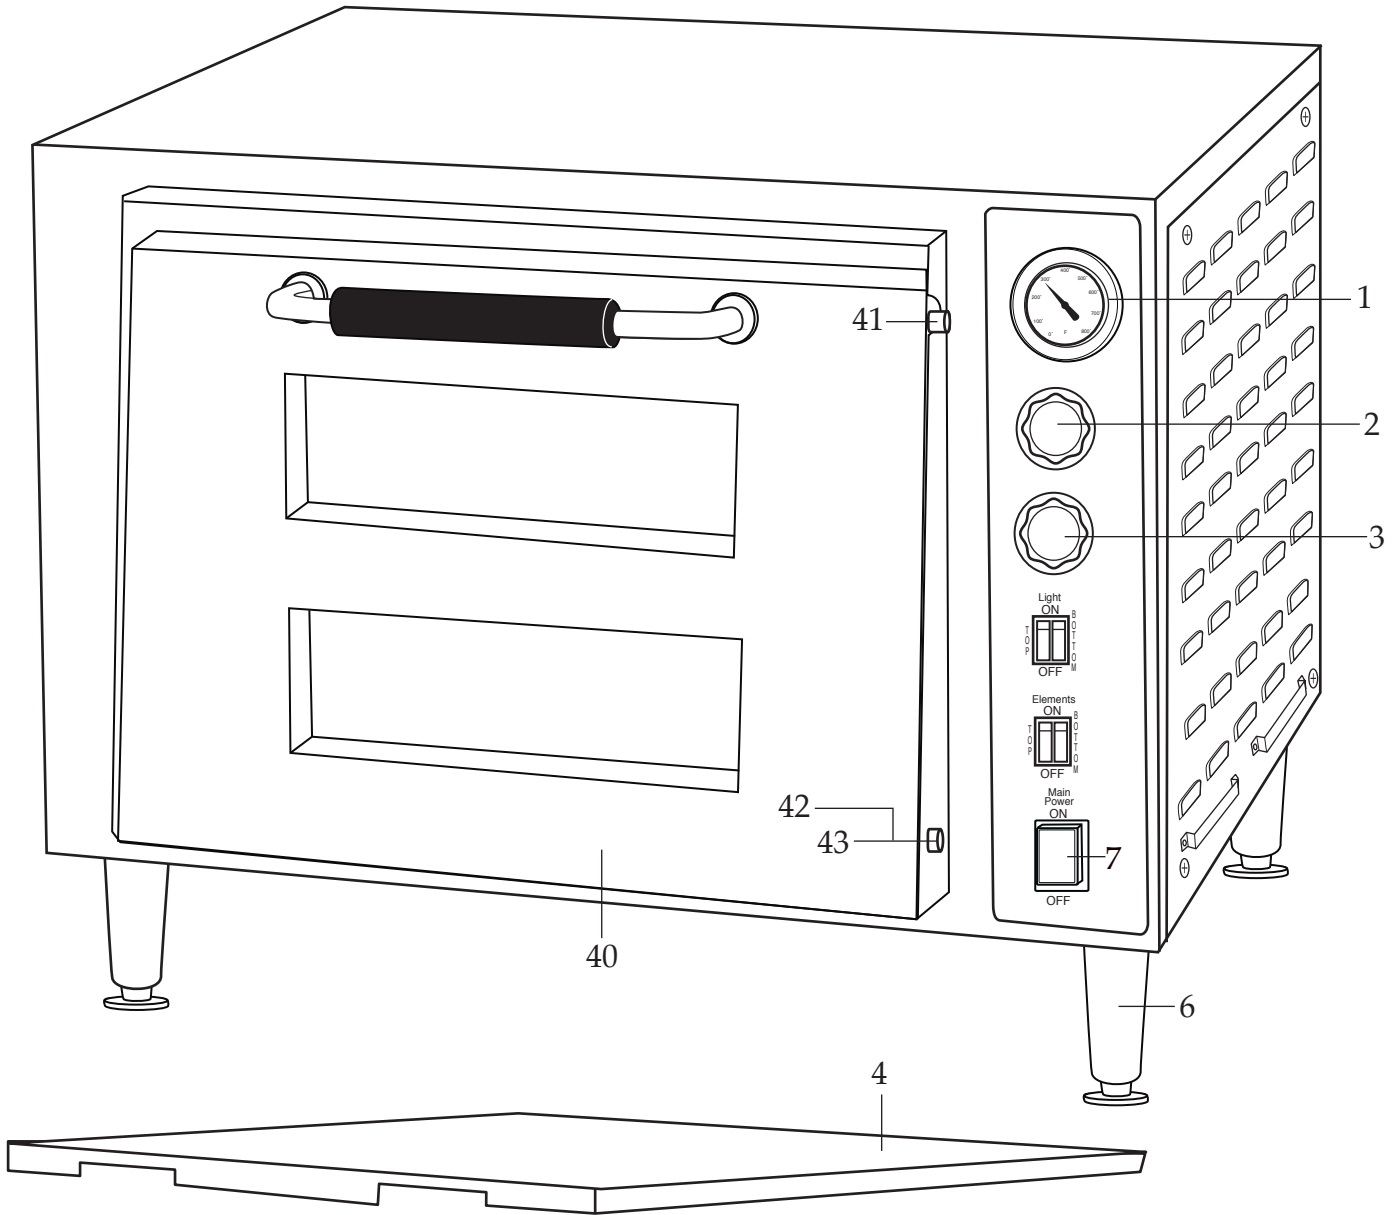

Unit Information

240 Volts – 60 Hz – 3200 Watts
Two 18" x 18" cavity with ceramic pizza stone
Outside Dimensions H=21" x W=27" x D=28"
30-Minute Manual Countdown Timer

WARING COMMERCIAL®

Double Deck Single Compartment Pizza Oven WPO700

032000
Cleaning Brush

WARING
COMMERCIAL
WPO700
 Component Side

034953
Top Quick-Fix Element Rack

034954
Middle Quick-Fix Element Rack

034955
Bottom Quick-Fix Element Rack

Illustration #	Part #	Description
1	033753	Temperature Gauge
2	028626	Temperature Knob with Screws
3	028626	Timer Knob with Set Screws
4	033752	Pizza Stone (2 required)
5	034946	Double On-Off Switch (2 required)
6	033755	Foot (4 required)
7	035609	Main Power Switch
8	029943	Screw (2 required)
9	033764	Timer
10	029943	Screw (2 required)
11	034948	Thermostat
12	033766	Temperature Gauge Bracket
13	033767	Thumb Screw (2 required)
14	034951	Component Right Side Panel
15	033771	Screw (4 required)
16	034957	Cord (240 volt)
17	033768	Oven Light Lens
18	035605	Bulb - Rated 230V / 25W
19	034949	Lamp Holder
20	034956	Thermal Cut-off
21	029959	Lock Washer (2 required)
22	034966	Screw (2 required)
23	034950	Bracket (temperature gauge & thermostat bulb ends)
24	034968	Washer (2 required)
25	034967	Screw (2 required)
26	013731	Wire Tie (12 required)
27	034952	Element Assembly (4 required each quick-fix rack)