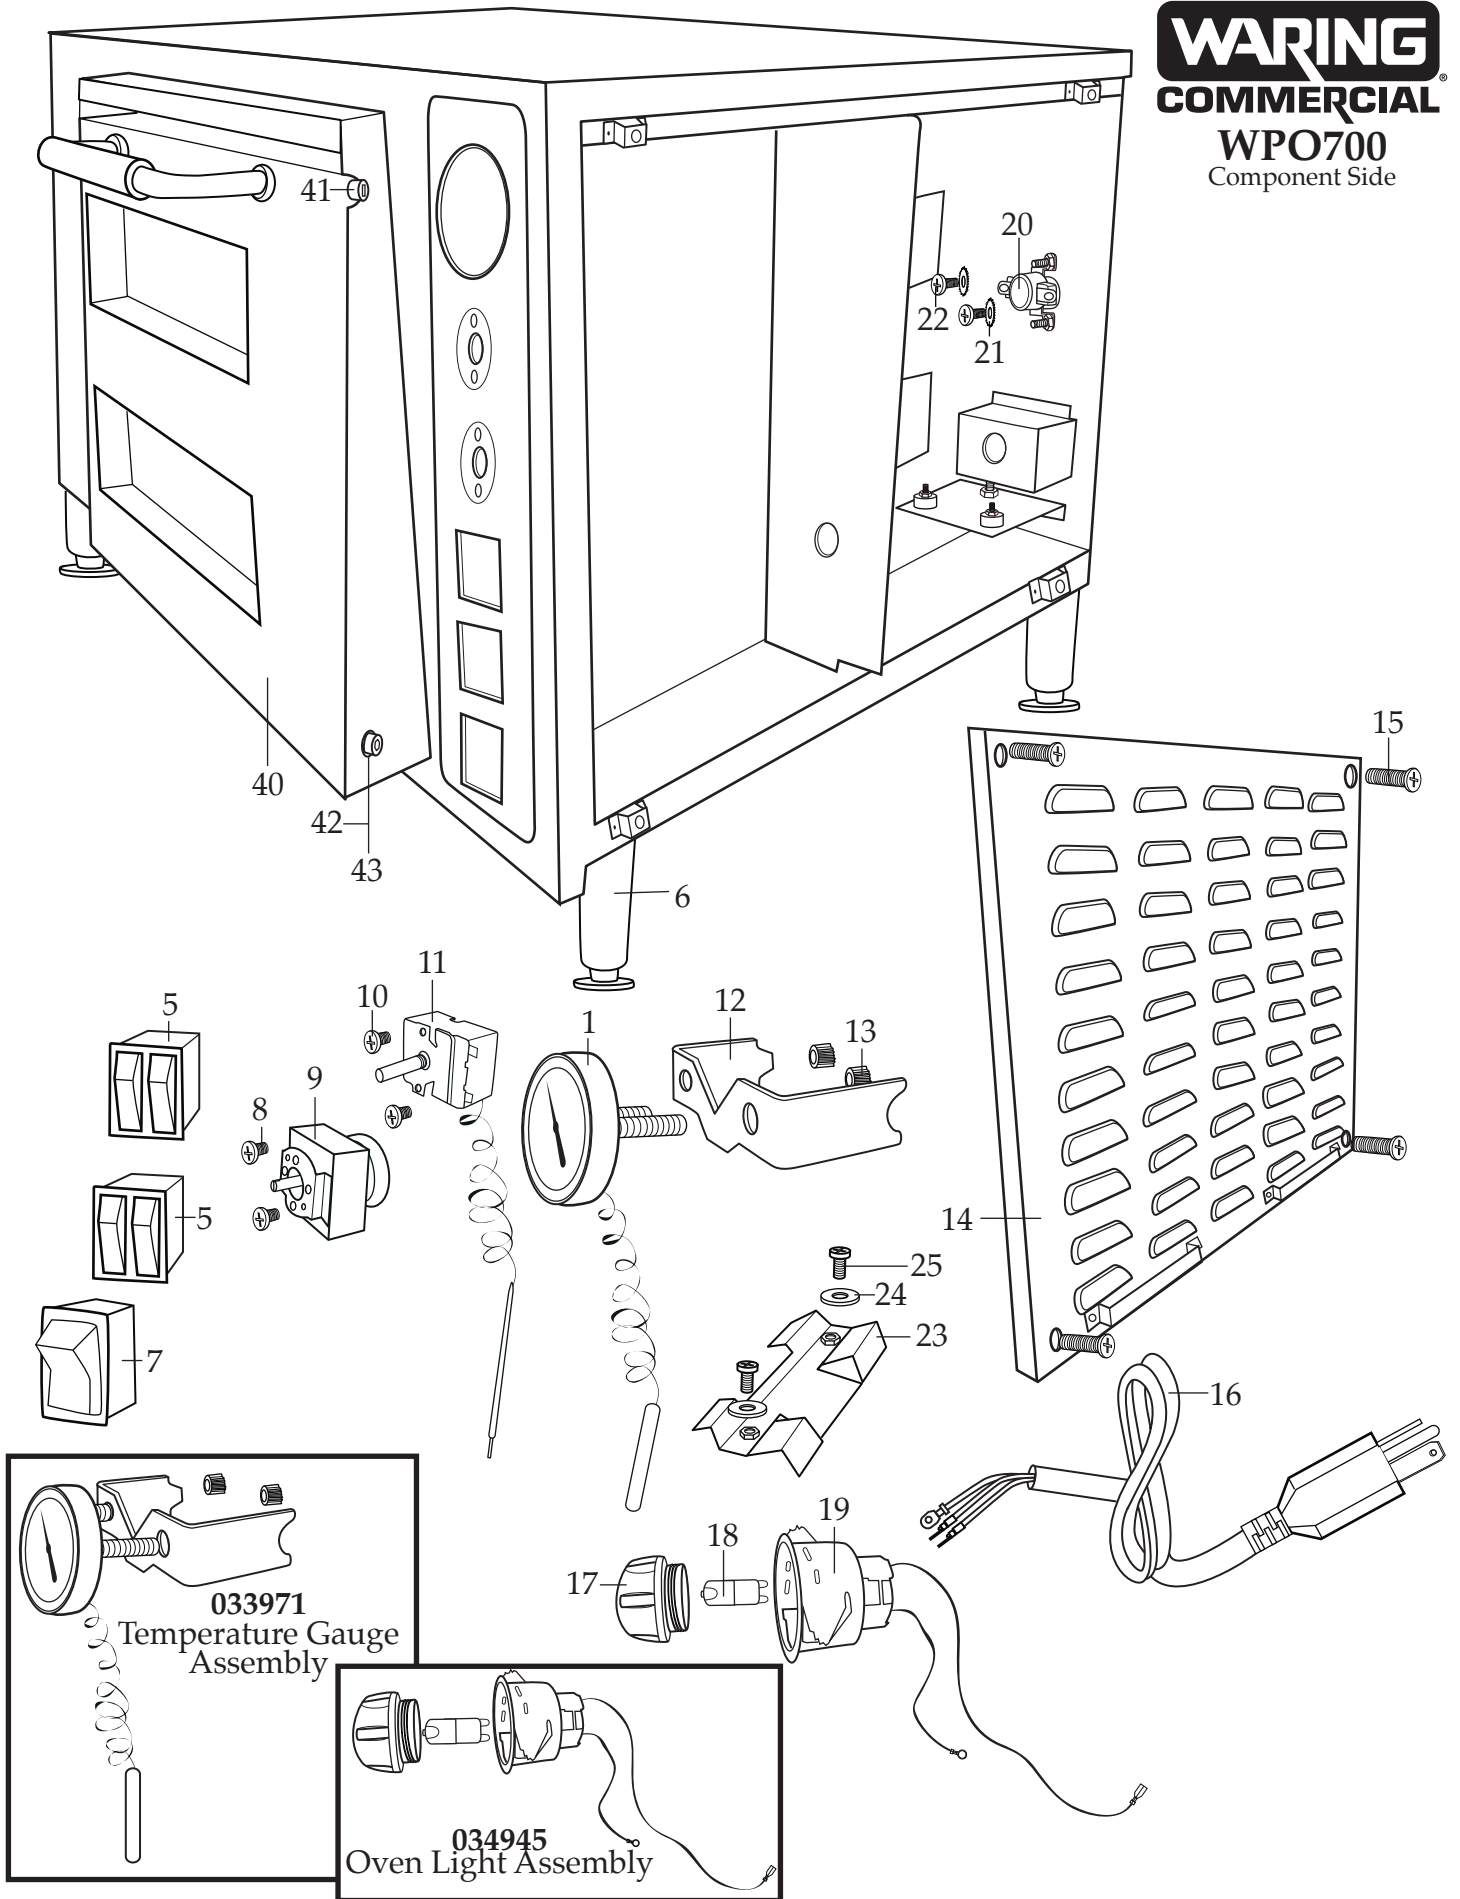

Unit Information

240 Volts – 60 Hz – 3200 Watts
Two 18" x 18" cavity with ceramic pizza stone
Outside Dimensions H=21" x W=27" x D=28"
30-Minute Manual Countdown Timer

WARING COMMERCIAL®

Double Deck Single Compartment Pizza Oven WPO700

032000
Cleaning Brush

WARING
COMMERCIAL
WPO700
 Component Side

034953
Top Quick-Fix Element Rack

034954
Middle Quick-Fix Element Rack

034955
Bottom Quick-Fix Element Rack

Illustration #	Part #	Description
1	033753	Temperature Gauge
2	028626	Temperature Knob with Screws
3	028626	Timer Knob with Set Screws
4	033752	Pizza Stone (2 required)
5	034946	Double On-Off Switch (2 required)
6	033755	Foot (4 required)
7	035609	Main Power Switch
8	029943	Screw (2 required)
9	033764	Timer
10	029943	Screw (2 required)
11	034948	Thermostat
12	033766	Temperature Gauge Bracket
13	033767	Thumb Screw (2 required)
14	034951	Component Right Side Panel
15	033771	Screw (4 required)
16	034957	Cord (240 volt)
17	033768	Oven Light Lens
18	035605	Bulb - Rated 230V / 25W
19	034949	Lamp Holder
20	034956	Thermal Cut-off
21	029959	Lock Washer (2 required)
22	034966	Screw (2 required)
23	034950	Bracket (temperature gauge & thermostat bulb ends)
24	034968	Washer (2 required)
25	034967	Screw (2 required)
26	013731	Wire Tie (12 required)
27	034952	Element Assembly (4 required each quick-fix rack)