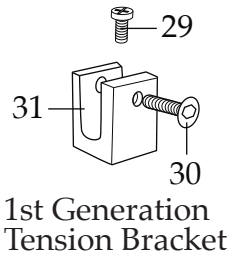

Illustration#	Part#	Description
57	036547 030009	Large Handle <i>(on units after 11/10/2017)</i> Large Handle
58	029990	Hex Head Screw (2 required)
59	029991	Nut (2 required)
60	030014	Thermal Cut-off
61	029997	Washer (2 required)
62	029998	Nut (2 required)
63	029999	Washer (4 required)
64	030000	Spring Washer (4 required)
65	030001	Bolt (4 required)
66	013731	Wire Tie (7 required)
67	030003	17" Red Lead
68	030004	Joined Red & White Lead
69	030002	Bottom Housing Plate
70	030006	Screw (4 required)
71	034202	Timer ONLY (2AAA batteries needed)