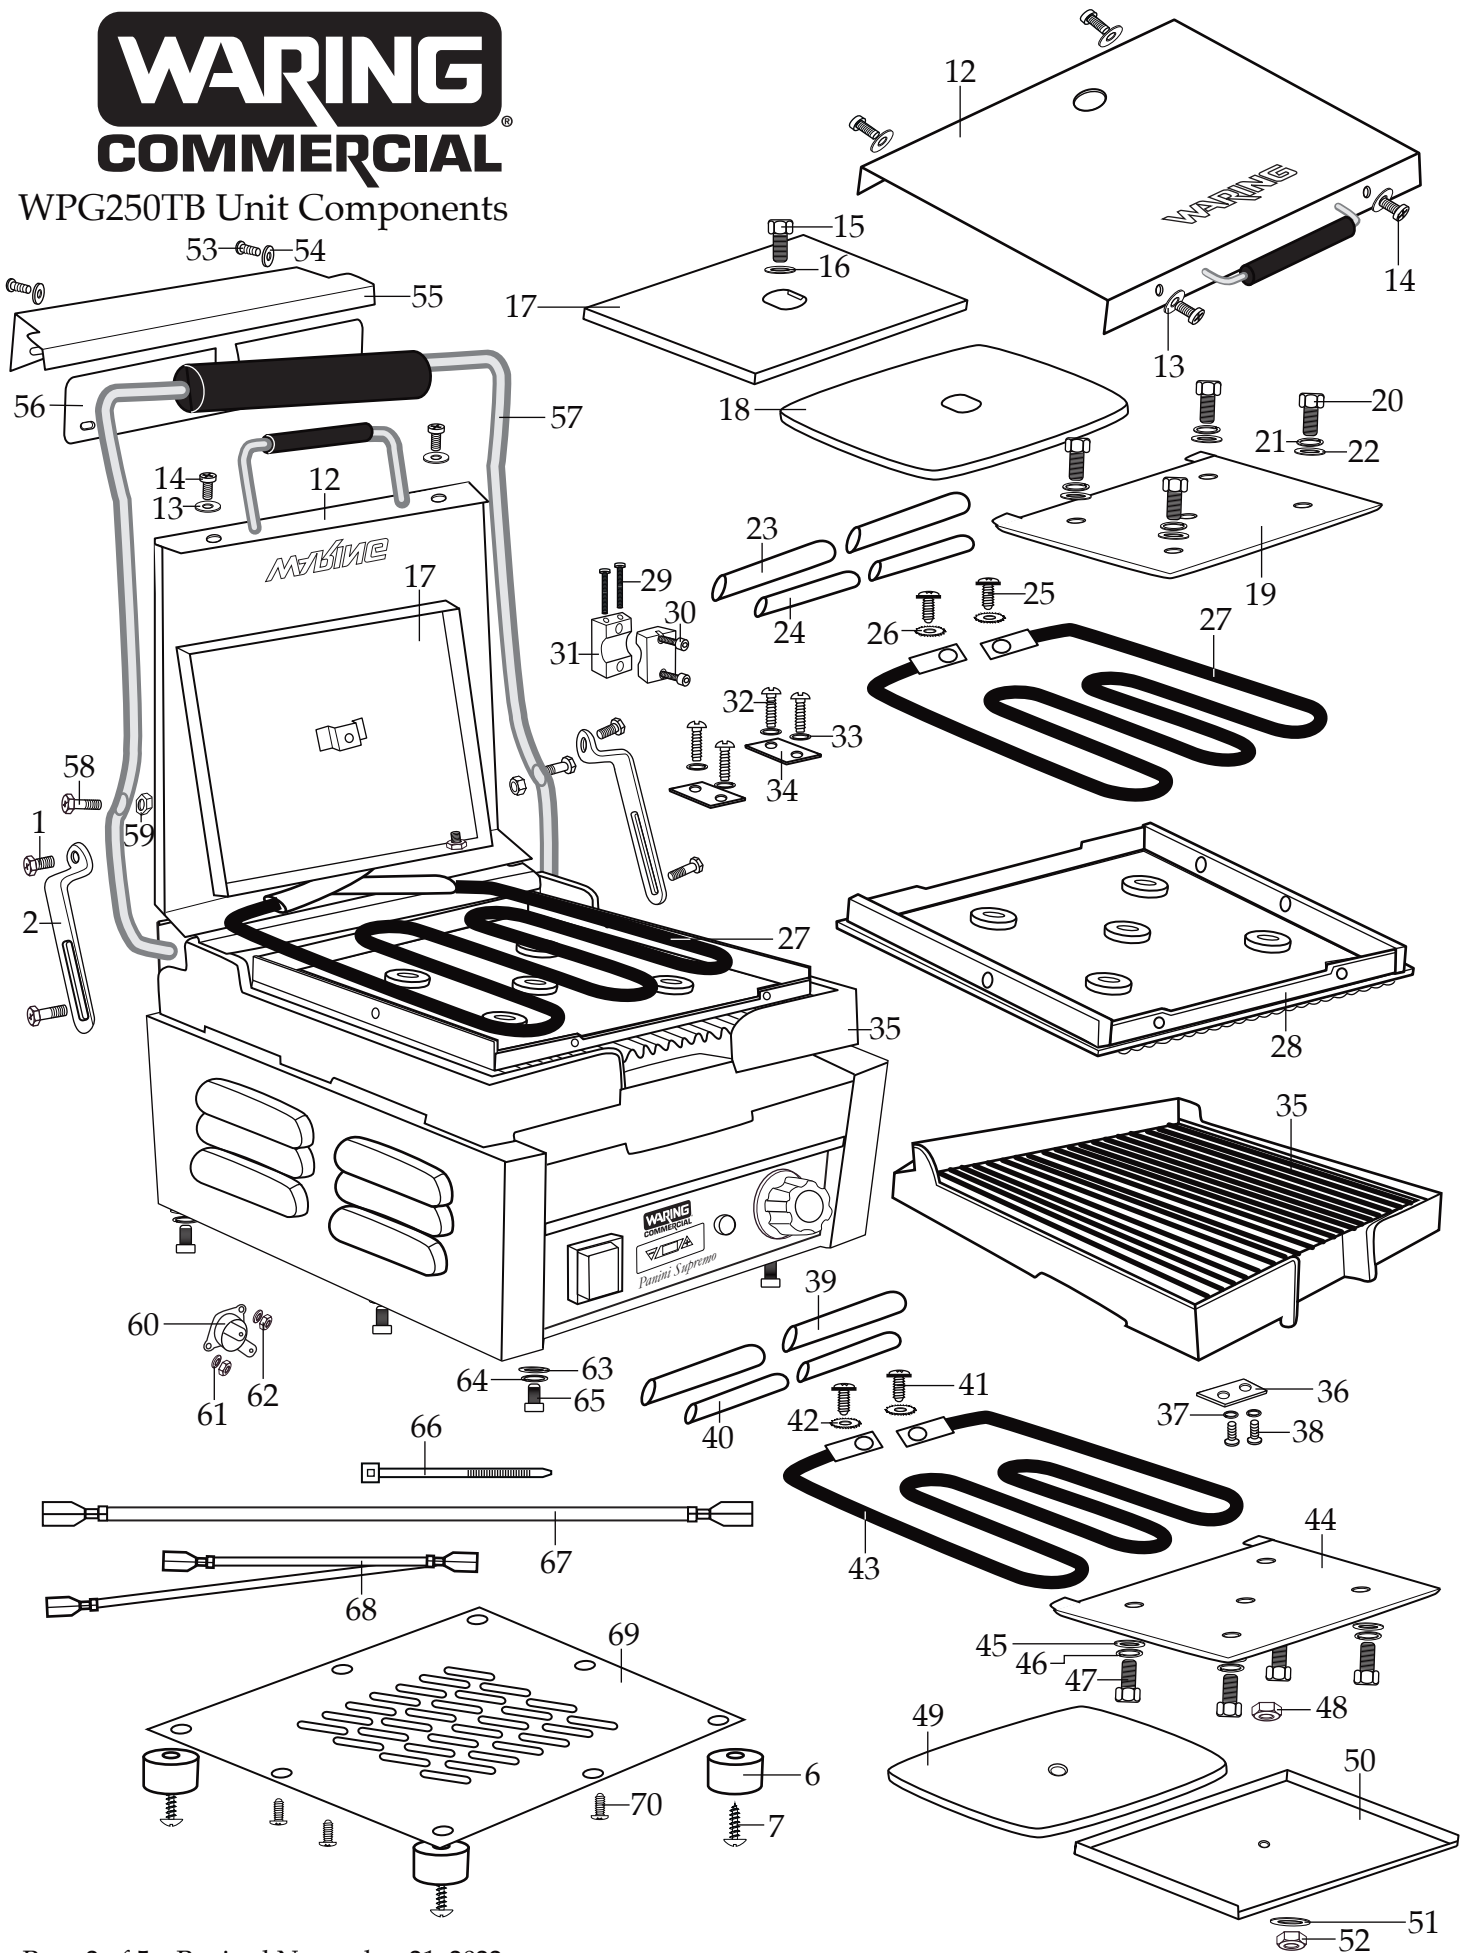

WARING COMMERCIAL

208 Volt Panini Supremo®
Large Italian-Style Panini Grill
with Timer
WPG250TB

032000
Cleaning Brush

029824
5/32" Short Arm Hex Key

Unit Information

1800 Watts - 208 volt - 60Hz

Timer is a 20 minute reprogrammable
and requires 2 AAA batteries

Grill takes about 10 minutes to warm up.

14.5" x 11" Cooking Surface

← Date Code Location
YY|MM|DD
year year | month month | day day

WARING COMMERCIAL®

WPG250TB Unit Components

Illustration#	Part#	Description
1	028625	Pivot Bracket Screw Set (1 large & 1 small 2 sets required)
2	028624	Pivot Bracket (2 required)
3	028627	Set Screw (2 required)
4	028626	Control Knob
5	029503	Drip Tray
6	028622	Foot (4 required)
7	028623	Foot Screw (4 required)
8	029478	On-Off Switch
9	030018	Indicator Light
10	030013	Thermostat
11	029943	Thermostat Screw (2 required)
12	029945	Cover
13	029946	Washer (4 required)
14	029947	Screw (4 required)
15	029950	Hex Head Bolt
16	029951	Washer
17	029953	Top Insulation Plate
18	029949	Top Insulation
19	029955	Top Element Plate
20	029962	Hex Head Bolt (4 required)
21	029963	Spring Washer (4 required)
22	029964	Washer (4 required)
23	029956	Fiber Sleeve (4 required)
24	029957	Plastic Sleeve (4 required)
25	029958	Screw (2 required)
26	029959	Washer (2 required)
27	030020	Top Element
28	029967	Top Ribbed Grill Plate
29	036549 030054	Screw (2 required <i>on units after 11/10/2017</i>) Screw

Illustration#	Part#	Description
57	036547 030009	Large Handle <i>(on units after 11/10/2017)</i> Large Handle
58	029990	Hex Head Screw (2 required)
59	029991	Nut (2 required)
60	030014	Thermal Cut-off
61	029997	Washer (2 required)
62	029998	Nut (2 required)
63	029999	Washer (4 required)
64	030000	Spring Washer (4 required)
65	030001	Bolt (4 required)
66	013731	Wire Tie (7 required)
67	030003	17" Red Lead
68	030004	Joined Red & White Lead
69	030002	Bottom Housing Plate
70	030006	Screw (4 required)
71	034202	Timer ONLY (2AAA batteries needed)