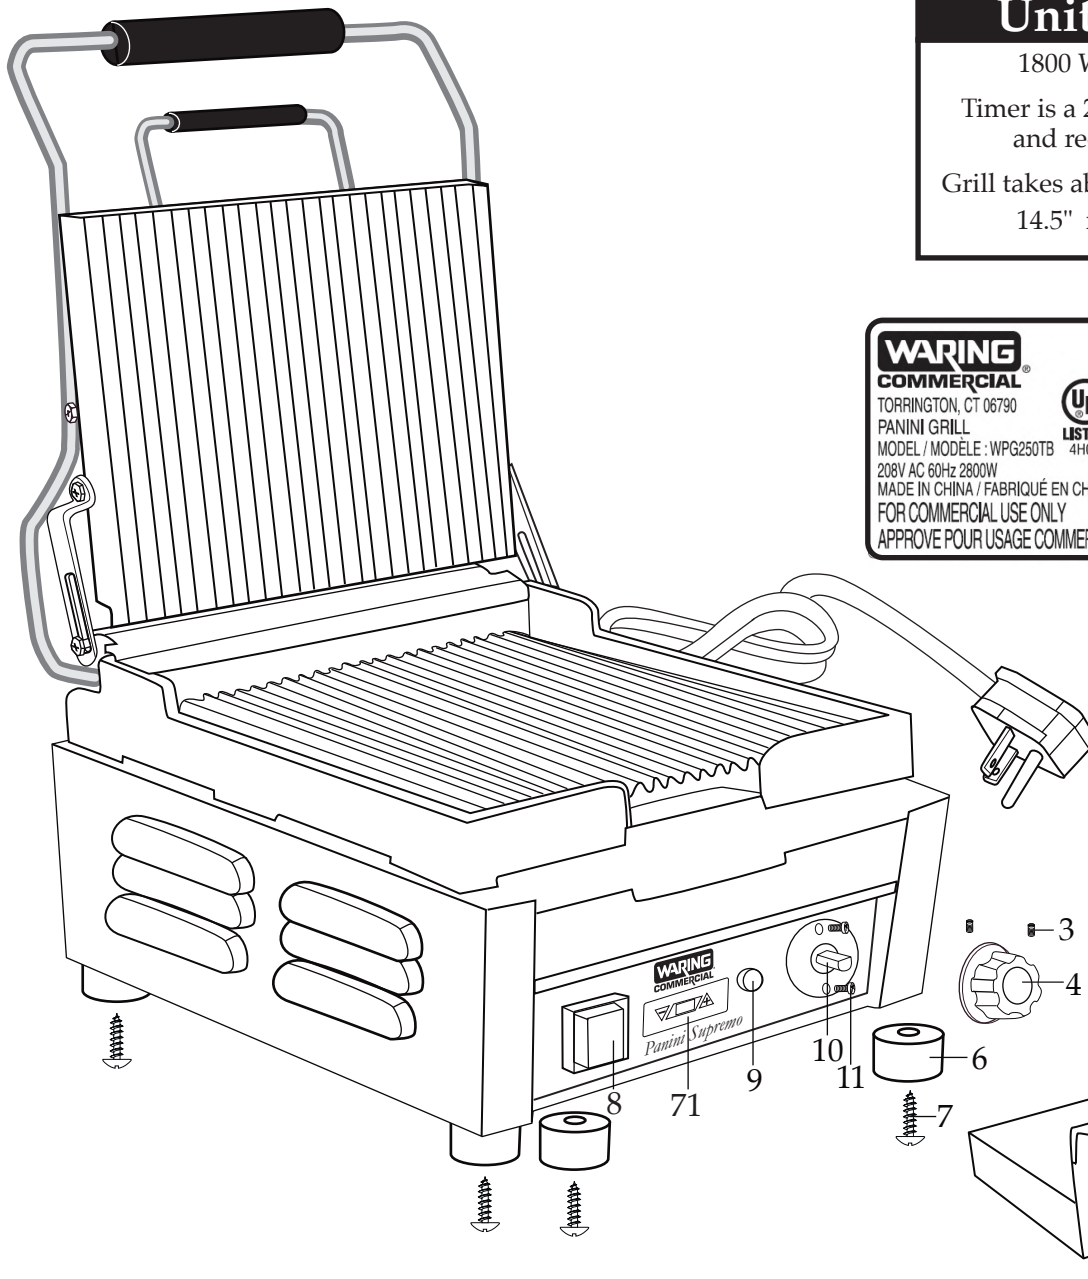

WARING COMMERCIAL

208 Volt Panini Supremo®
Large Italian-Style Panini Grill
with Timer
WPG250TB

032000
Cleaning Brush

029824
5/32" Short Arm Hex Key

Unit Information

1800 Watts - 208 volt - 60Hz

Timer is a 20 minute reprogrammable
and requires 2 AAA batteries

Grill takes about 10 minutes to warm up.

14.5" x 11" Cooking Surface

← Date Code Location
YY|MM|DD
year year | month month | day day

WARING COMMERCIAL®

WPG250TB Unit Components

Illustration#	Part#	Description
1	028625	Pivot Bracket Screw Set (1 large & 1 small 2 sets required)
2	028624	Pivot Bracket (2 required)
3	028627	Set Screw (2 required)
4	028626	Control Knob
5	029503	Drip Tray
6	028622	Foot (4 required)
7	028623	Foot Screw (4 required)
8	029478	On-Off Switch
9	030018	Indicator Light
10	030013	Thermostat
11	029943	Thermostat Screw (2 required)
12	029945	Cover
13	029946	Washer (4 required)
14	029947	Screw (4 required)
15	029950	Hex Head Bolt
16	029951	Washer
17	029953	Top Insulation Plate
18	029949	Top Insulation
19	029955	Top Element Plate
20	029962	Hex Head Bolt (4 required)
21	029963	Spring Washer (4 required)
22	029964	Washer (4 required)
23	029956	Fiber Sleeve (4 required)
24	029957	Plastic Sleeve (4 required)
25	029958	Screw (2 required)
26	029959	Washer (2 required)
27	030020	Top Element
28	029967	Top Ribbed Grill Plate
29	036549 030054	Screw (2 required <i>on units after 11/10/2017</i>) Screw

Illustration#	Part#	Description
57	036547 030009	Large Handle <i>(on units after 11/10/2017)</i> Large Handle
58	029990	Hex Head Screw (2 required)
59	029991	Nut (2 required)
60	030014	Thermal Cut-off
61	029997	Washer (2 required)
62	029998	Nut (2 required)
63	029999	Washer (4 required)
64	030000	Spring Washer (4 required)
65	030001	Bolt (4 required)
66	013731	Wire Tie (7 required)
67	030003	17" Red Lead
68	030004	Joined Red & White Lead
69	030002	Bottom Housing Plate
70	030006	Screw (4 required)
71	034202	Timer ONLY (2AAA batteries needed)