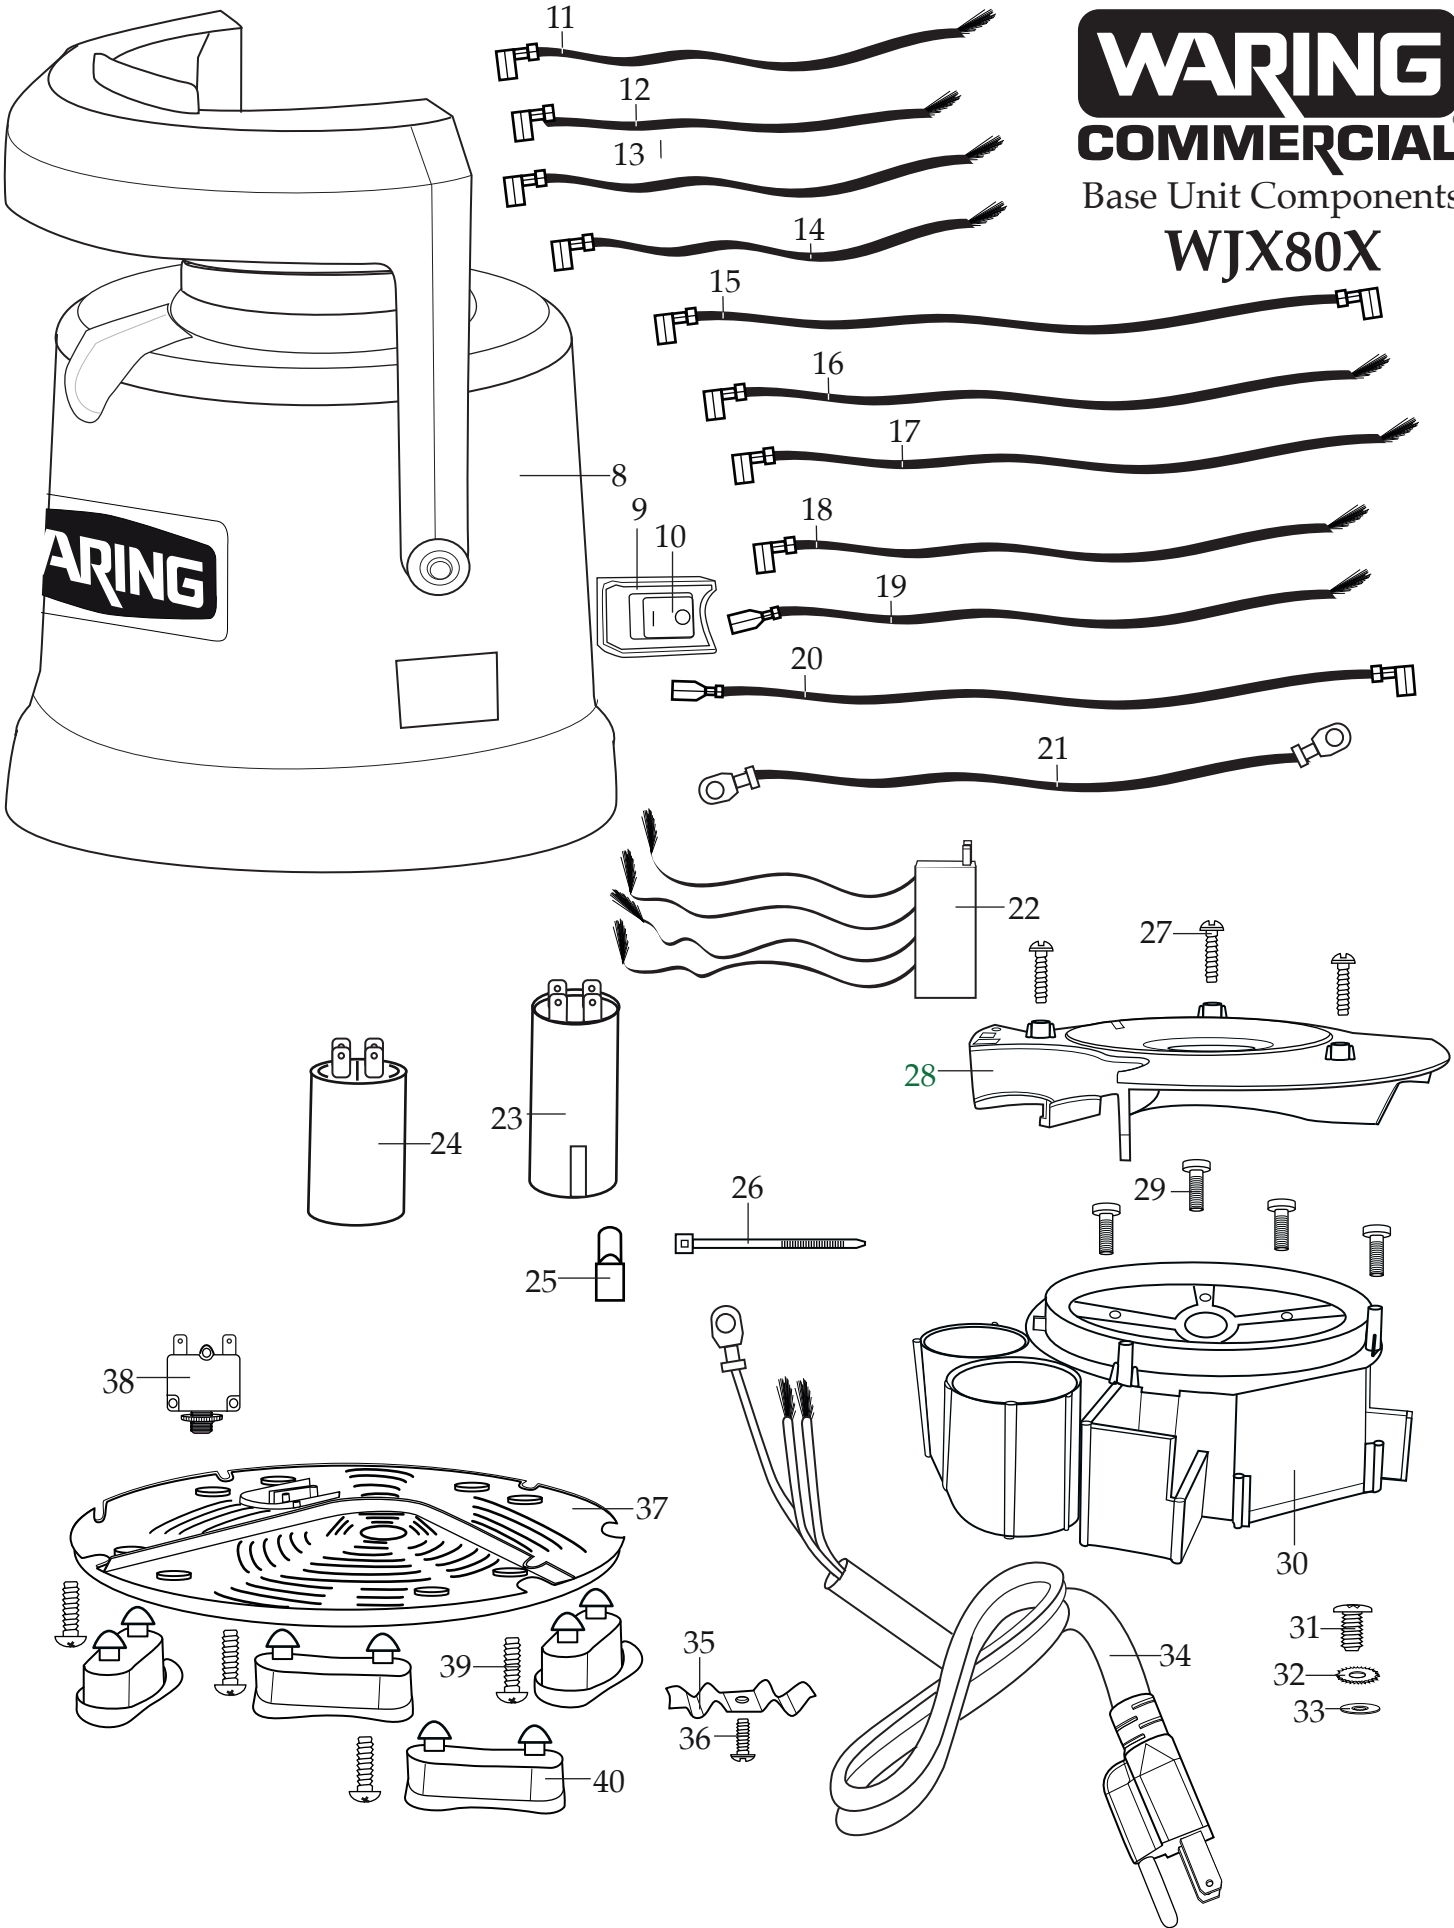

WARING COMMERCIAL[®]

Pulp Eject Juice Extractor WJX80X

Date Code Location
WWYY
(week week year year)

038615
WJX80X Base Unit Assembly

Strainer Bottom View

WARING COMMERCIAL[®]

Base Unit Components

WJX80X

Illustration#	Part#	Description
1	037239	Pulp Container
2	038522	Black Pusher
3	038523	Cover
4	038524	Basket Assembly
5	037243	Black Upper Bowl
6	037244	Bowl
7	037245	Spout Cover
8	038615	Base Unit Assembly
9	038527	Switch Guard
10	037247	Switch
11	037277	4.375" Dark Blue Lead
12	037569	5.75" Dark Blue Lead
13	037278	5.5" White Lead
14	037279	4.375" Red Lead
15	037280	10" Black Lead
16	037281	9.25" Black Lead
17	037282	11" White Lead
18	037283	9.5" White Lead
19	037284	9.5" Yellow Lead
20	037285	12" Black Lead
21	037286	10.25" Green-Yellow Lead
22	037262	Thermal Relay Switch
23	037263	Start Capacitor
24	037264	Capacitor
25	012409	Small Crimp Connectors (3 required)
	019123	Large Crimp Connectors (3 required)
26	013731	Wire Ties (8 required)
27	037265	Screw (3 required)
28	037266	Motor Bracket
29	037267	Screw (4 required)
30	037268	Wind Guide
31	037267	Screw (ground 2 required)

Illustration#	Part#	Description
32	037269	Lock Washer (2 required 1 for each screw)
33	037270	Washer (2 required 1 for each screw)
34	037271	Cord
35	037272	Cord Clamp
36	037273	Screw
37	037274	Bottom Housing
38	037287	Reset Switch
39	037275	Screw (4 required)
40	037276	Foot (4 required)