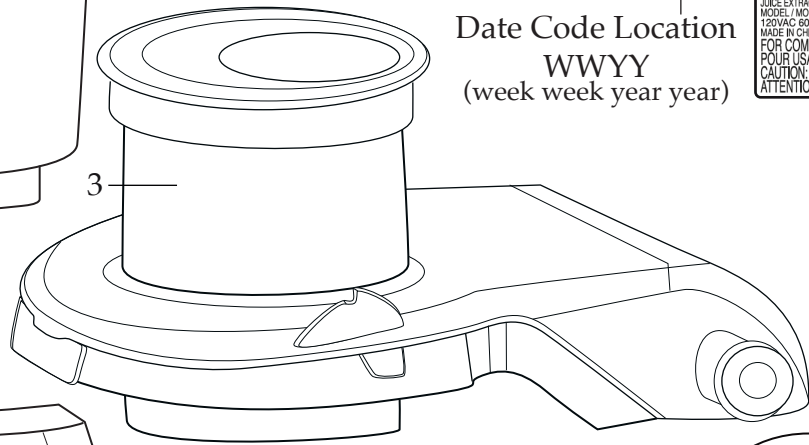

WARING COMMERCIAL[®]

Pulp Eject Juice Extractor WJX80X

Date Code Location
WWYY
(week week year year)

038615
WJX80X Base Unit Assembly

Strainer Bottom View

WARING COMMERCIAL[®]

Base Unit Components

WJX80X

Illustration#	Part#	Description
1	037239	Pulp Container
2	038522	Black Pusher
3	038523	Cover
4	038524	Basket Assembly
5	037243	Black Upper Bowl
6	037244	Bowl
7	037245	Spout Cover
8	038615	Base Unit Assembly
9	038527	Switch Guard
10	037247	Switch
11	037277	4.375" Dark Blue Lead
12	037569	5.75" Dark Blue Lead
13	037278	5.5" White Lead
14	037279	4.375" Red Lead
15	037280	10" Black Lead
16	037281	9.25" Black Lead
17	037282	11" White Lead
18	037283	9.5" White Lead
19	037284	9.5" Yellow Lead
20	037285	12" Black Lead
21	037286	10.25" Green-Yellow Lead
22	037262	Thermal Relay Switch
23	037263	Start Capacitor
24	037264	Capacitor
25	012409	Small Crimp Connectors (3 required)
	019123	Large Crimp Connectors (3 required)
26	013731	Wire Ties (8 required)
27	037265	Screw (3 required)
28	037266	Motor Bracket
29	037267	Screw (4 required)
30	037268	Wind Guide
31	037267	Screw (ground 2 required)