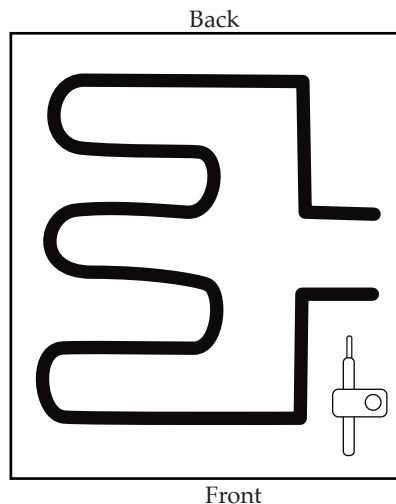

← Date Code Location
 YY|MM|DD
 year|year|month|month|day|day

Illustration #	Part #	Description
1	028626	Control Knob
2	028627	Set Screw (2 required)
3	032387	Thermostat Screw (2 required)
4	030013	Thermostat
5	030515	Green Ready Light
6	036371 029941	Rocker Switch Red Power Light
7	033755	Metal Foot (4 required)
8	030540	Bolt (4 required per handle)
9	030539	Handle (2 required)
10	030541	Bracket (2 required per handle)
11	030544	Nut (4 required per handle)
12	030543	Spring Washer (4 required per handle)
13	030542	Washer (4 required per handle)
14	030006	Screw (14 required)
15	032396	Bottom Plate
16	030522	Insulation Cover Nut (2 required)
17	029963	Insulation Cover Washer (2 required)
18	032401	Insulation Cover
19	032400	Insulation
20	030522	Element Plate Nut (8 required)
21	029963	Element Plate Spring Washer (8 required)
22	029964	Element Plate Washer (8 required)
23	032402	Element Plate
24	032403	Element
25	032388	Lock Washer (2 required for leads to element)
26	029958	Screw (2 required for leads to element)
27	032393	Rubber Sleeve (2 required)
28	032408	5.5" White Leads (2 required ready light to thermostat)
29	038558	6.5 Red Lead (rocker switch to thermostat)
30	032410	10" Black Lead (thermostat to element)
	032406	14.5" Red Lead (rocker switch to element)
31	037885	16.5" Black Lead (rocker switch to ceramic spacer)

Thermostat Bulb Location

Leads used on WGR240X units that don't have a rocker switch

Illustration #	Part #	Description
28	032407	Double White Leads (thermostat to ready light) (thermostat to power light)
29	032408	5.5" White Lead (thermostat to ready light)
30	032410	10" Black Lead (element to ceramic seal)
31	032409	21" White Lead (power light to ceramic spacer)
32	032405	21.5" Red Lead (thermostat to thermal cut-off)
	032406	14.5" Red Lead (element to thermostat)