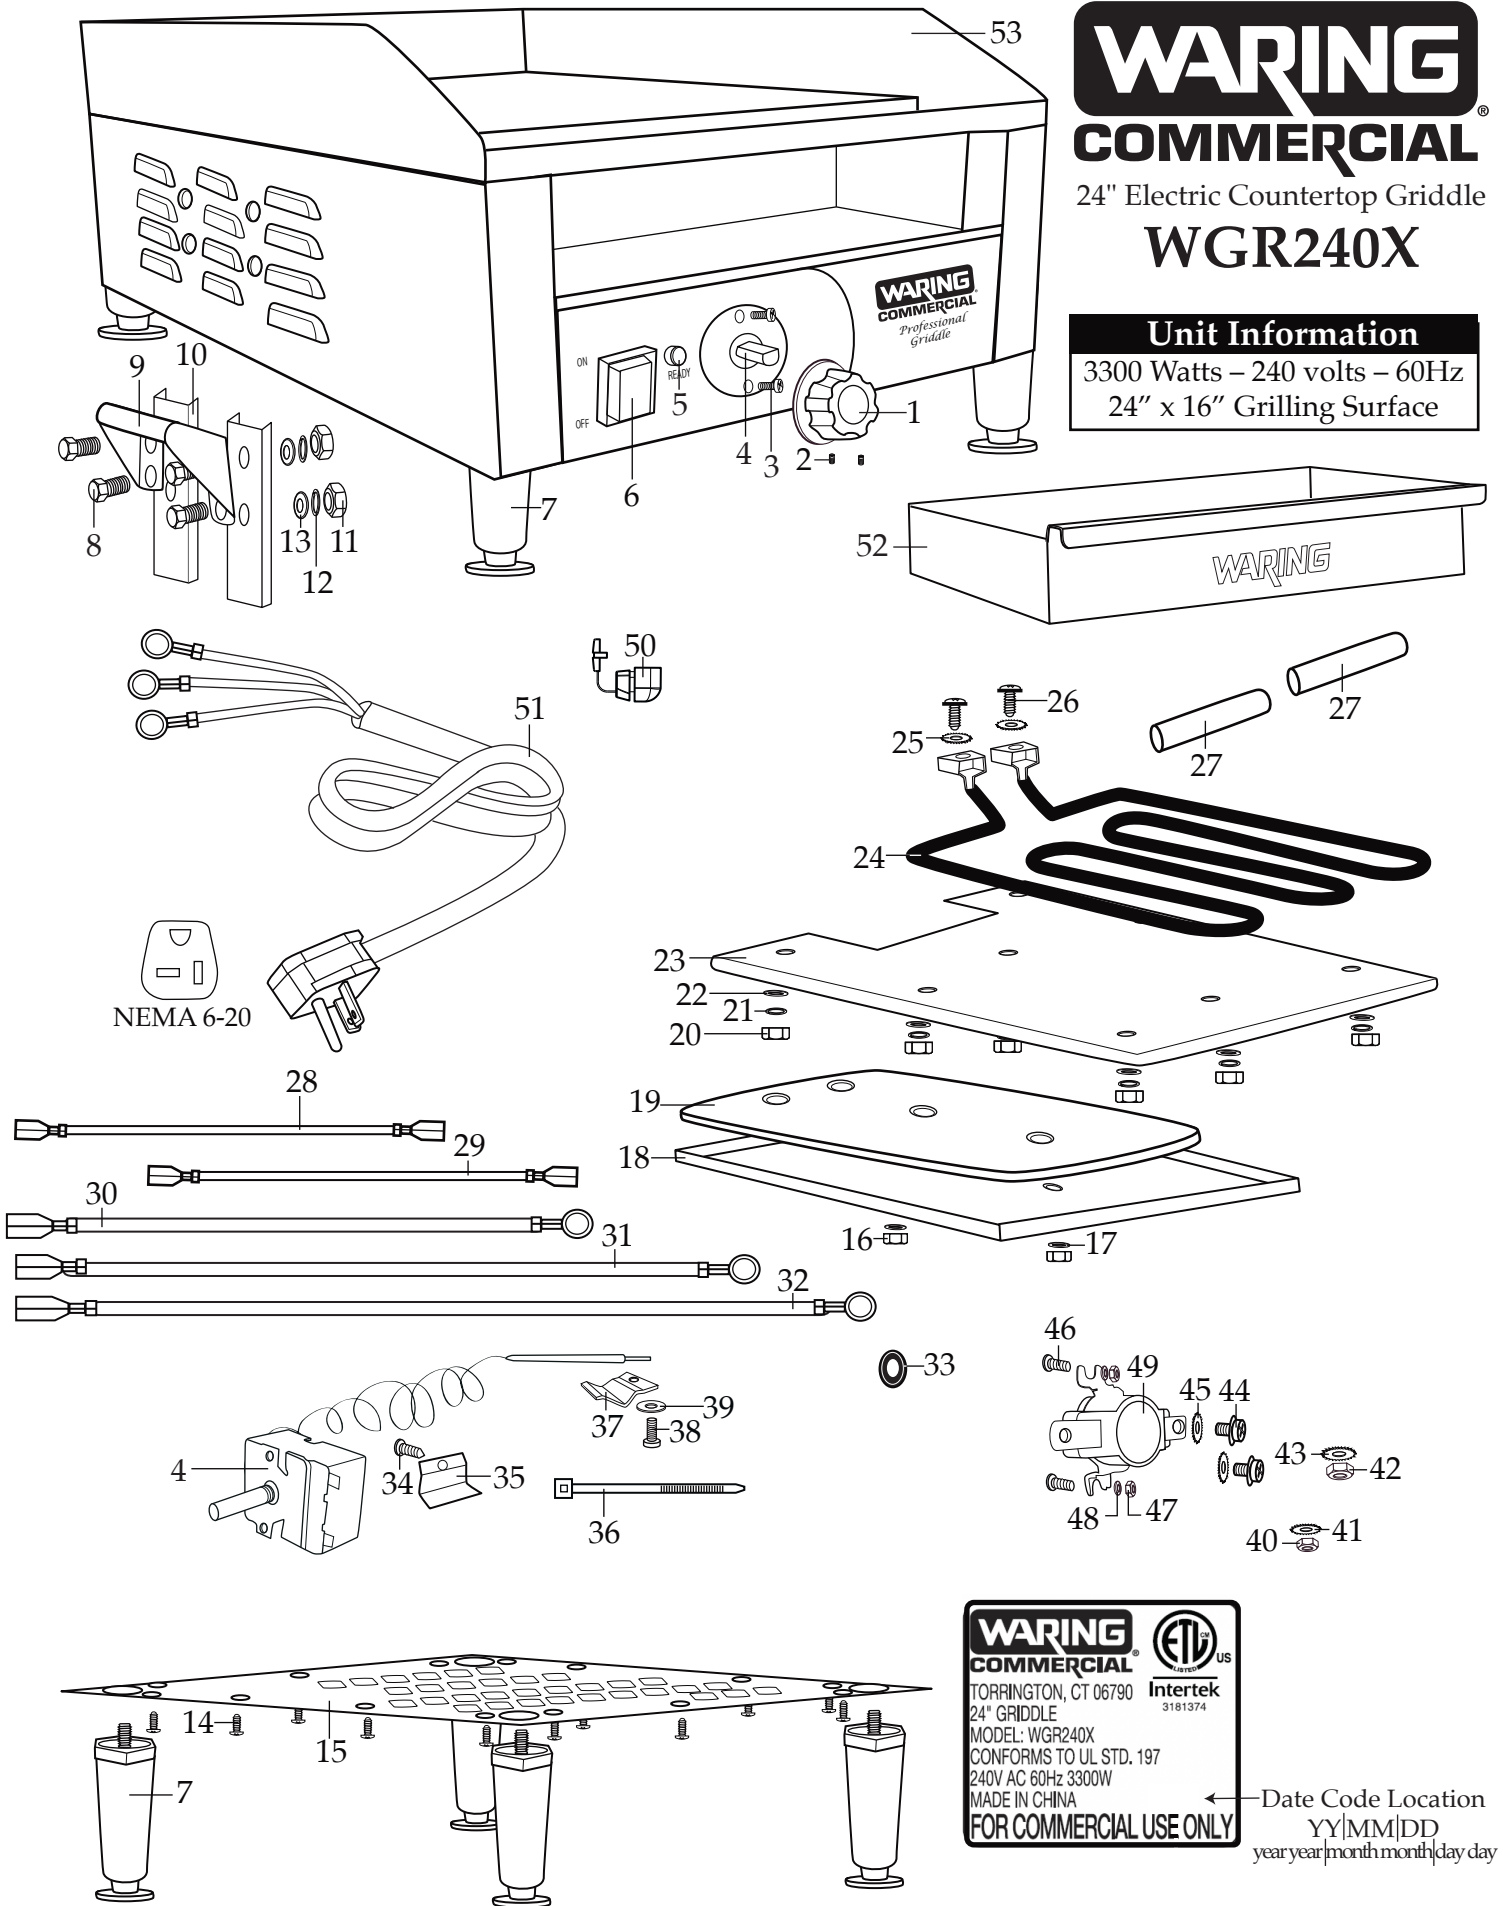

WARING COMMERCIAL

24" Electric Countertop Griddle

WGR240X

Unit Information

3300 Watts – 240 volts – 60Hz
24" x 16" Grilling Surface

WARING COMMERCIAL
TORRINGTON, CT 06790 Intertek
24" GRIDDLE 3181374
MODEL: WGR240X
CONFORMS TO UL STD. 197
240V AC 60Hz 3300W
MADE IN CHINA
FOR COMMERCIAL USE ONLY

← Date Code Location
YY|MM|DD
year|year|month|month|day|day