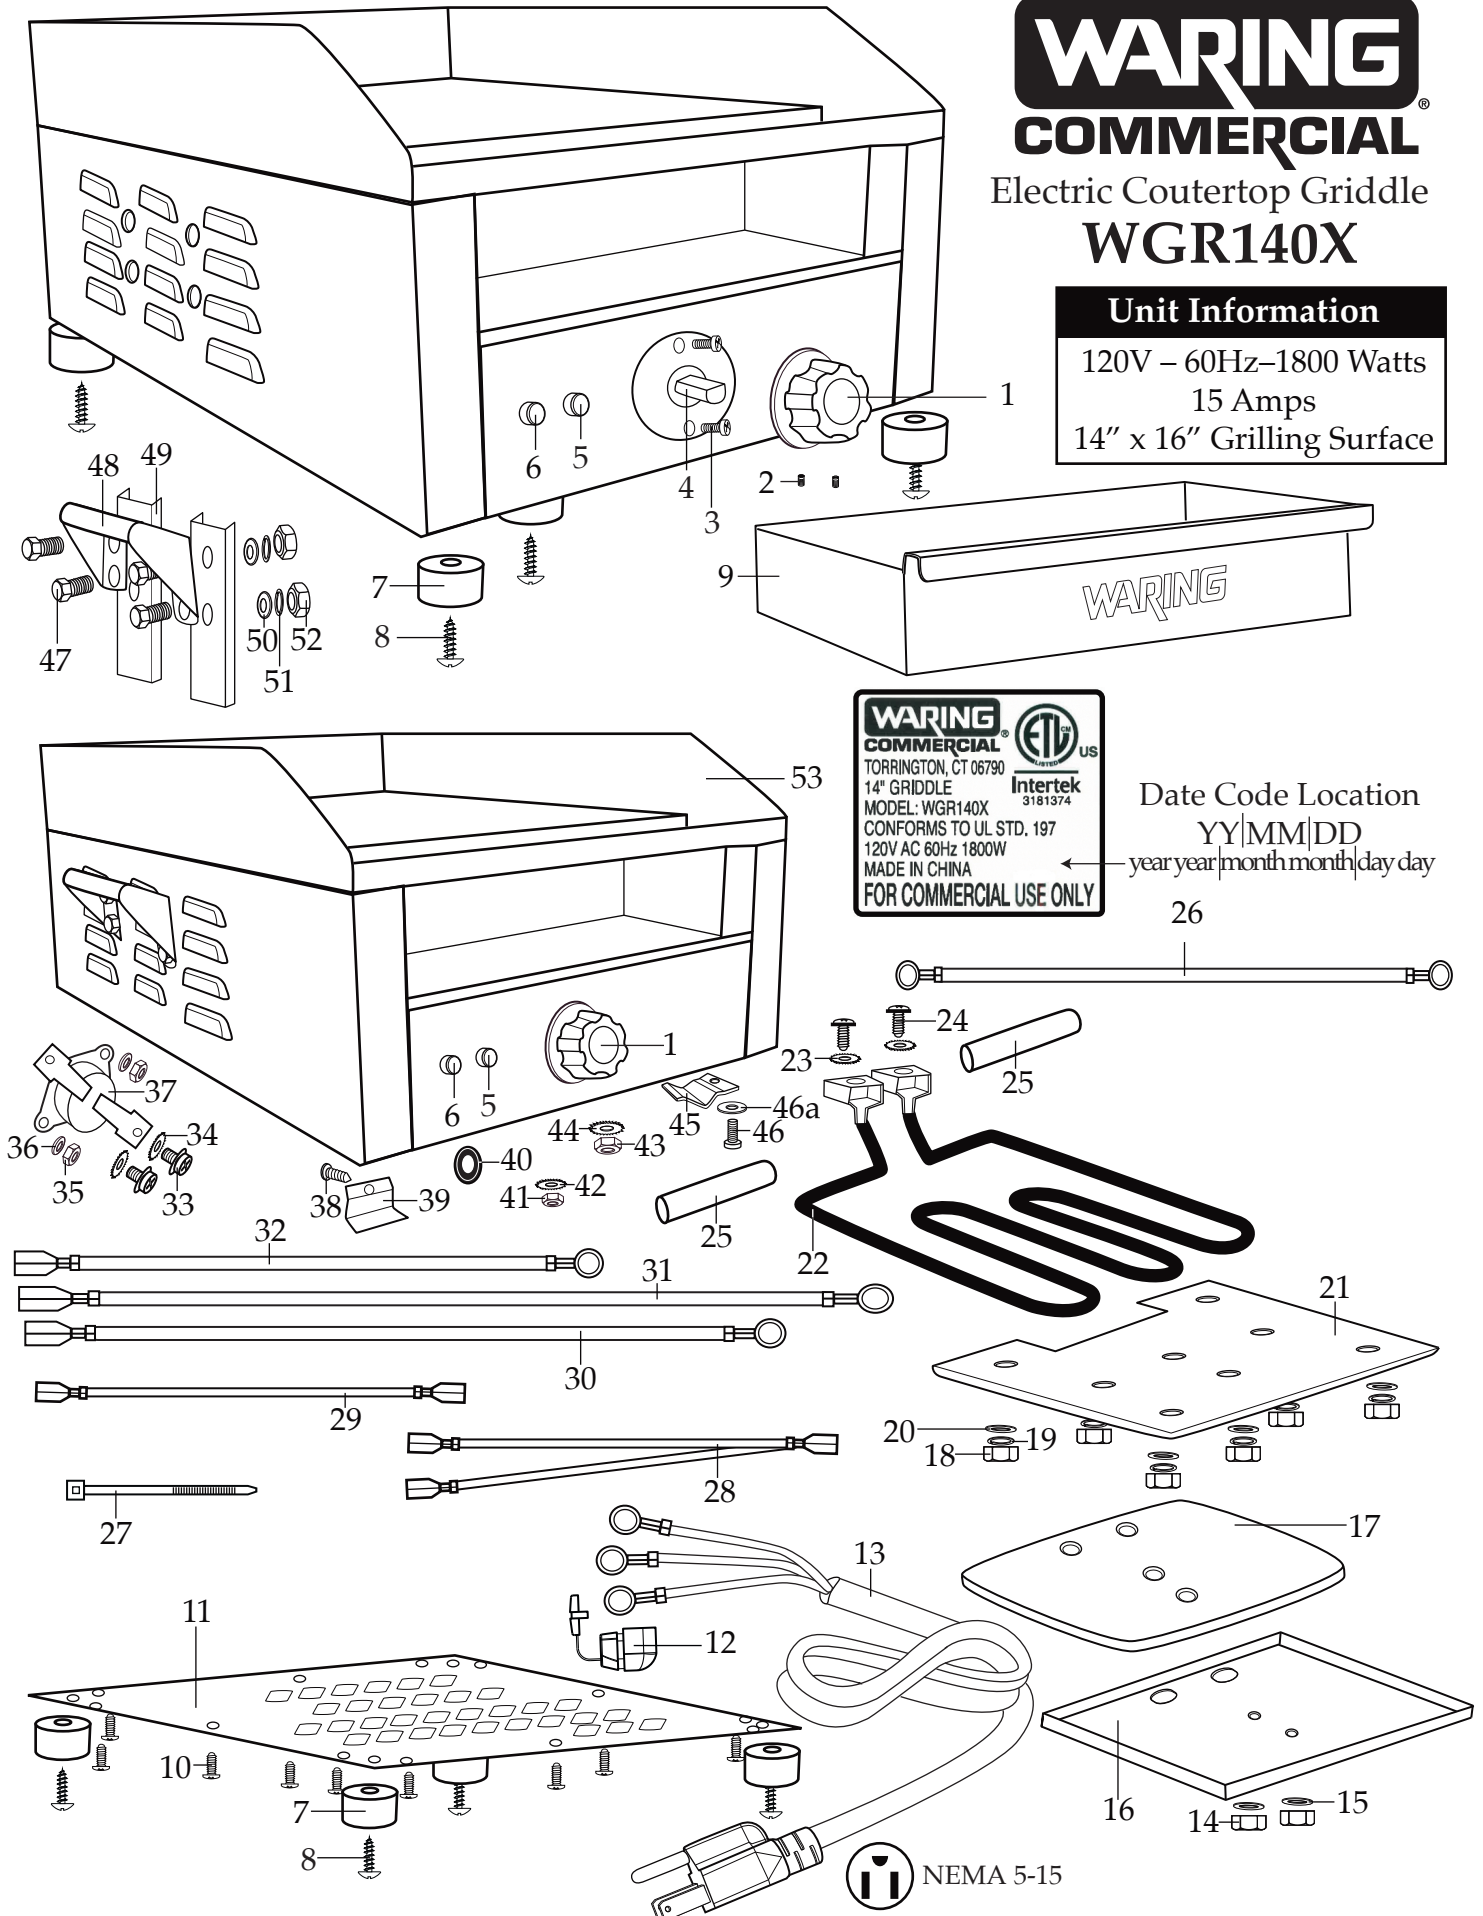

## Electric Countertop Griddle WGR140X

### Unit Information

120V – 60Hz – 1800 Watts  
15 Amps  
14" x 16" Grilling Surface

<b>Illustration #</b>	<b>Part #</b>	<b>Description</b>
1	028626	Control Knob
2	028627	Set Screw (2 required)
3	029943	Thermostat Screw (2 required)
4	030013	Thermostat
5	030515	Green Ready Light
6	029941	Red Power Light
7	028622	Foot (4 required)
8	028623	Foot Screw (4 required)
9	030516	Tray
10	030006	Screw (12 required)
11	030517	Bottom Plate
12	030518	Strain Relief
13	030519	Cord Set
14	030522	Nut (2 required)
15	029963	Washer (2 required)
16	030520	Insulation Plate
17	030521	Insulation
18	030522	Nut (8 required)
19	029963	Spring Washer (8 required)
20	029964	Washer (8 required)
21	030523	Element Plate
22	030524	Element
23	029959	Lock Washer (2 required)
24	029958	Screw (2 required)
25	030525	Rubber Sleeve (2 required)
26	030526	Black Lead (element to ceramic seal)
27	013731	Wire Tie (5 required)
28	030527	Double White Leads (thermostat to ready light) (thermostat to power light)
29	030528	White Lead (thermostat to ready light)
30	030529	20.5" White Lead (power light to ceramic spacer)
31	030530	25" Red Lead (thermostat to thermal cut-off)
32	030531	Red Lead (element to thermostat)

Illustration #	Part #	Description
33	030075	Screw (2 required)
34	030076	Lock Washer (2 required)
35	029998	Nut (2 required)
36	029997	Washer (2 required)
37	032135	Thermal Cut-Off
38	030006	Screw
39	030532	Thermostat Wire Bracket
40	030533	Housing Lead Protector
41	030534	Ground Nut
42	029959	Ground Lock Washer
43	030535	Ceramic Seal Nut
44	030536	Ceramic Seal Lock Washer
45	035929	Thermostat Bulb Bracket
46	029943	Screw
46a	029999	Washer
47	030540	Bolt (4 required per handle)
48	030539	Handle (2 required)
49	030541	Bracket (2 required per handle)
50	030542	Washer (4 required per handle)
51	030543	Spring Washer (4 required per handle)
52	030544	Nut (4 required per handle)
53	035928	Top Housing with Grill, Aluminum Plate & Handles

Thermostat Bulb Location