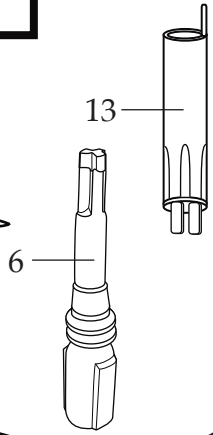

WARING COMMERCIAL®

4 Qt. Sealed Batch Bowl Food Processor

WFP16S

WFP16SCD

4 Qt. Sealed Batch Bowl and
Continuous-Feed Food Processor

Unit Information
120 volts - 60 Hz - Max. 7 Amps
2 Year Limited Warranty
5 Year Full Motor Warranty
4 1/2 Cup, 11 Cup and 14 Cup Work Bowls
1000 Watt Peak Power Motor
SealTight™ Lid and Blade Assembly

Catalog/ModelWFP16S
WFP16SCD**WARING**
COMMERCIAL314 Ella T. Grasso Ave.
Torrington, CT 06790
Tele. 1-800-269-6640
Fax 860-496-9017
www.waringcommercialproducts.com

Illustration #	Part #	Description
1	033637	Small Pusher
2	033692	Large Pusher
3	033693	Batch Bowl Cover
3a	035672	Lid Gasket <i>(after 9/21/2015)</i>
4	033632	Batch Bowl
5	033631	S Blade (comes with WFP16S and WFG16SCD)
6	033639	Disc Stem
7	033641	Sealed Whipping Disc (comes with WFP16S and WFP16SCD)
8	033640	Adjustable Slicing Disc (comes with WFP16S and WFP16SCD)
9	033642	Reversible Shredding Disc (comes with WFP16S and WFP16SCD)
10	033638	Slinger
11	034610	Continuous-Feed Cover
12	034609	Continuous-Feed Chute
13	027166	Dicing Cleaning Tool
14	035674	8mm - 5/16" Dicing Grid ONLY <i>(after 9/21/2015)</i>
	035677	10mm - 3/8" Dicing Grid ONLY <i>(after 9/21/2015 comes with WFP16SCD)</i>
	033649	10mm - 3/8" Dicing Grid ONLY (comes with WFP16SCD)
	035680	12mm - 15/32" Dicing Grid ONLY <i>(after 9/21/2015)</i>
15	035673	8mm - 5/16" Slicing Disc ONLY <i>(after 9/21/2015)</i>
	035676	10mm - 3/8" Slicing Disc ONLY <i>(after 9/21/2015 comes with WFP16SCD)</i>
	033650	10mm - 3/8" Slicing Disc ONLY (comes with WFP16SCD)
	035679	12mm - 15/32" Slicing Disc ONLY <i>(after 9/21/2015)</i>
16	024782	Cord
17	033651	Bottom Housing with Rubber Mounts
18	033684	Main Switch Holder Assembly with Switch (033659)
19	033660	Screw (3 required)
20	033661	Start Capacitor
21	033662	Relay
22	033666	Cord Clamp
23	033654	Screw (2 required)
24	033675	Bolt for ground leads
25	012409	Crimp Connector (4 required)