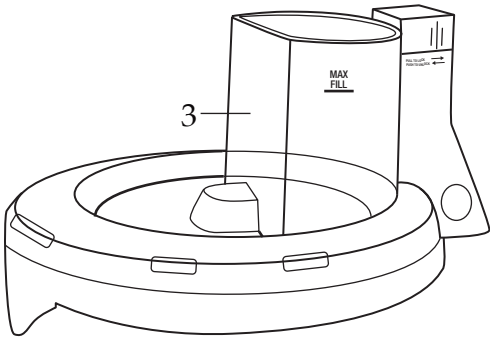

WARING COMMERCIAL®

4 Qt. Sealed Batch Bowl Food Processor

WFP16S

WFP16SCD

4 Qt. Sealed Batch Bowl and
Continuous-Feed Food Processor

Unit Information
120 volts - 60 Hz - Max. 7 Amps
2 Year Limited Warranty
5 Year Full Motor Warranty
4 1/2 Cup, 11 Cup and 14 Cup Work Bowls
1000 Watt Peak Power Motor
SealTight™ Lid and Blade Assembly