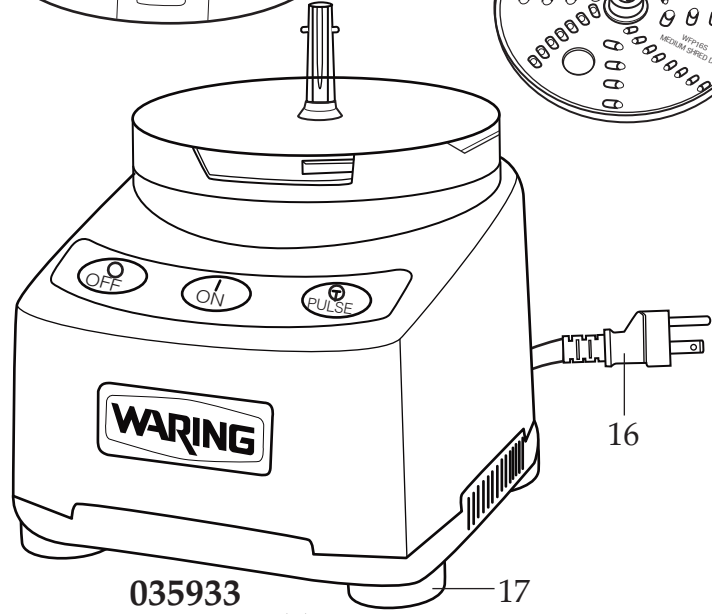

033643
10mm Dicing Assembly (WFP16S13)

035682 (after 9/21/2015)
8mm Dicing Assembly (WFP16S25)

035683 (after 9/21/2015)
10mm Dicing Assembly (WFP16S26)

035684 (after 9/21/2015)
12mm Dicing Assembly (WFP16S27)

035933
Base Unit Assembly