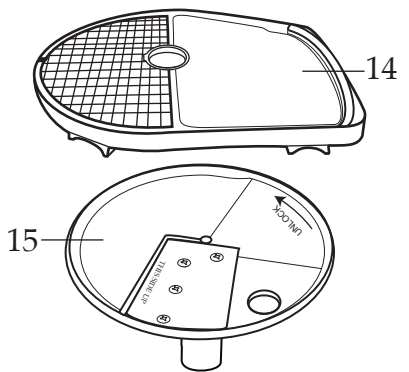

WARING COMMERCIAL®

4 Qt. Sealed Batch Bowl Food Processor

WFP16S

WFP16SCD

4 Qt. Sealed Batch Bowl and
Continuous-Feed Food Processor

Unit Information
120 volts - 60 Hz - Max. 7 Amps
2 Year Limited Warranty
5 Year Full Motor Warranty
4 1/2 Cup, 11 Cup and 14 Cup Work Bowls
1000 Watt Peak Power Motor
SealTight™ Lid and Blade Assembly