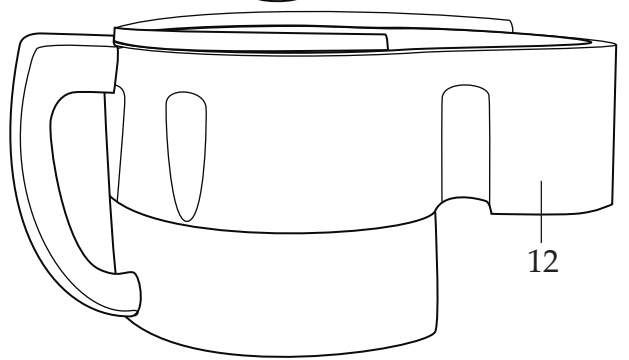

035933
Base Unit Assembly

WARING COMMERCIAL

Base Unit Components

WFP16S WFP16SCD

↑
YY|MM|DD

Date Code Location

YY|MM|DD

year year | month month | day day