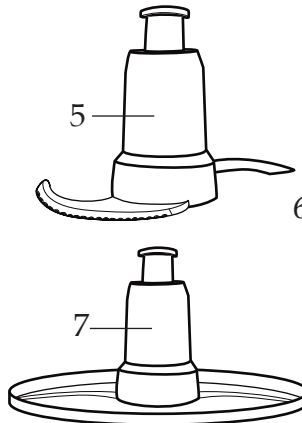

Unit Information
120 volts - 60 Hz - Max. 7 Amps
2 Year Limited Warranty
5 Year Full Motor Warranty
4 1/2 Cup, 11 Cup and 14 Cup Work Bowls
1000 Watt Peak Power Motor
SealTight™ Lid and Blade Assembly