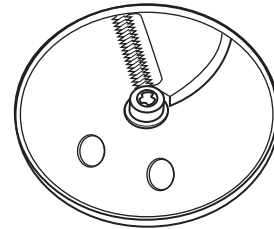

033644
Julienne Disc
(WFP16S14)