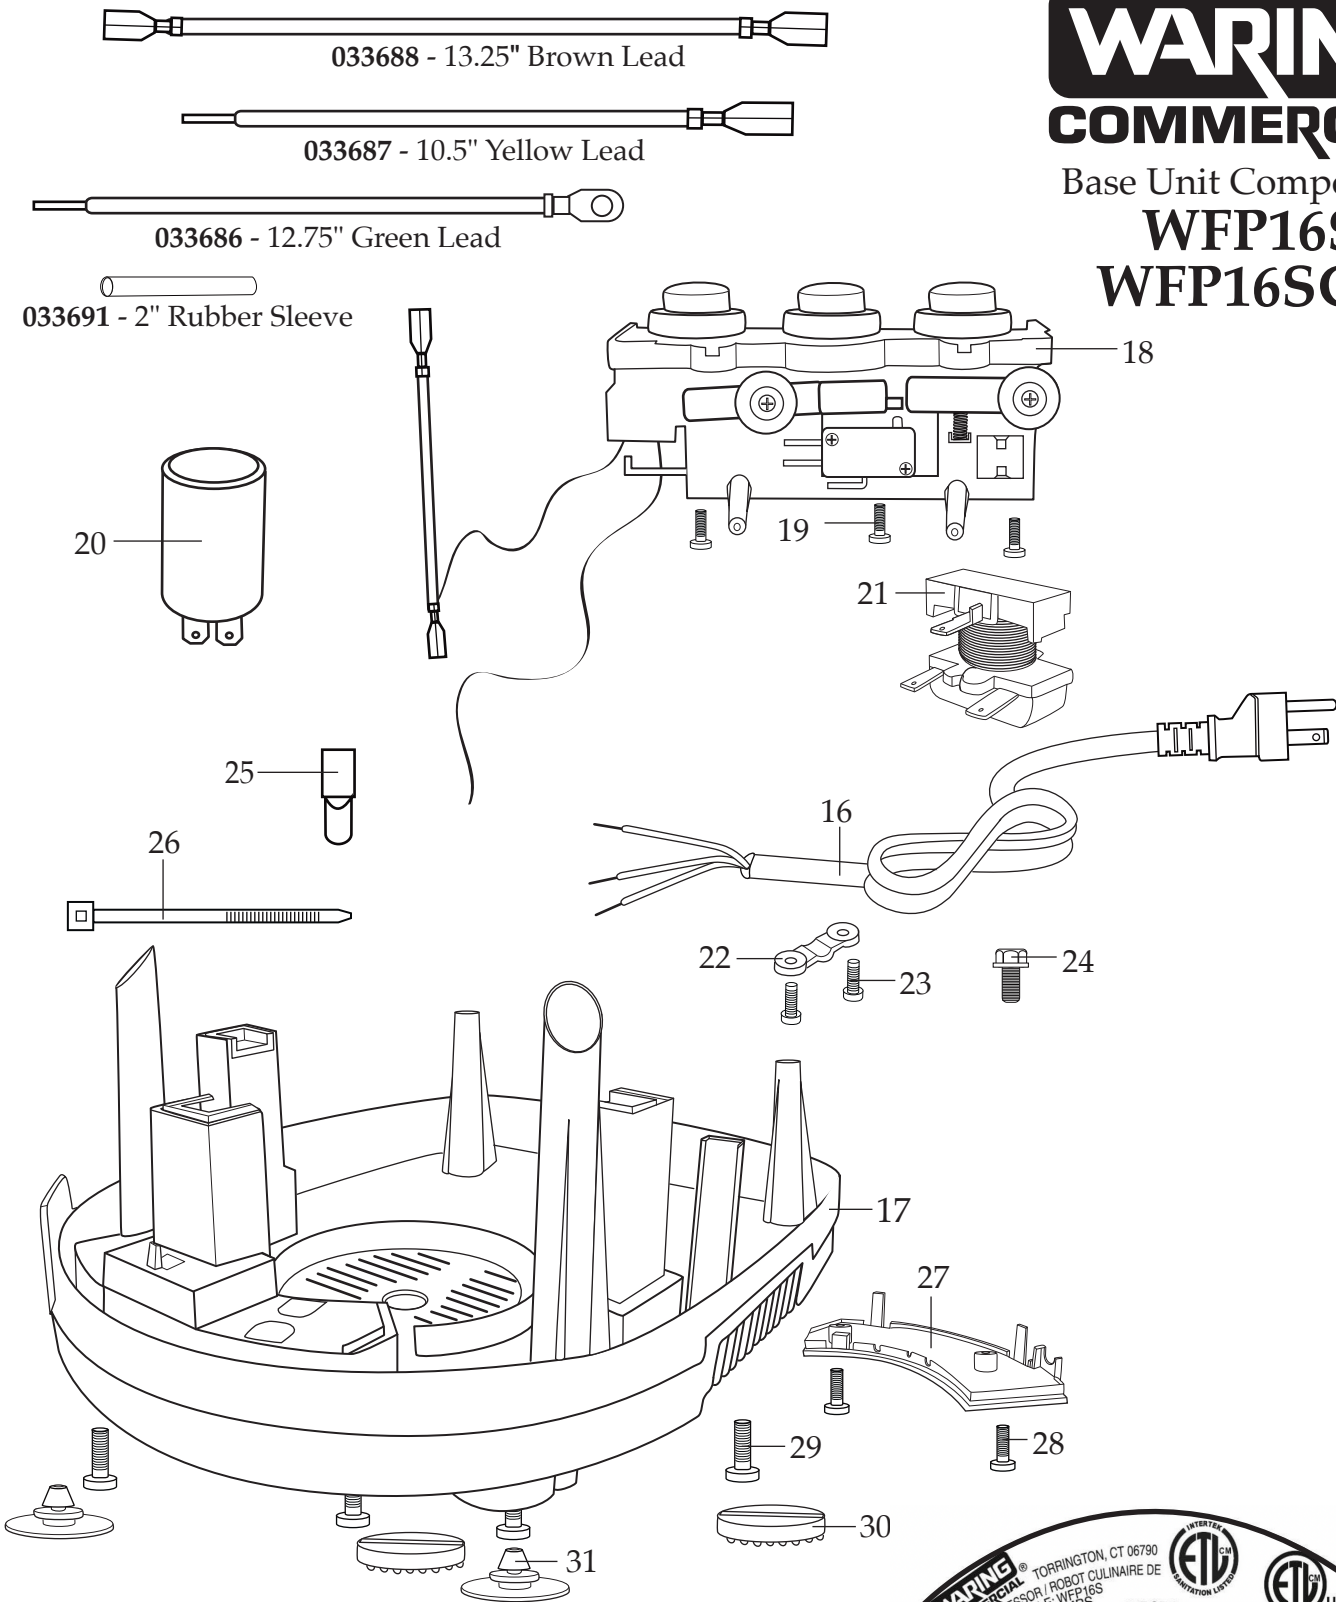

033643
10mm Dicing Assembly (WFP16S13)

035682 (after 9/21/2015)
8mm Dicing Assembly (WFP16S25)

035683 (after 9/21/2015)
10mm Dicing Assembly (WFP16S26)

035684 (after 9/21/2015)
12mm Dicing Assembly (WFP16S27)

035933
Base Unit Assembly

WARING COMMERCIAL

Base Unit Components

WFP16S WFP16SCD

↑
YY|MM|DD

Date Code Location

YY|MM|DD

year year | month month | day day

Catalog/ModelWFP16S
WFP16SCD**WARING**
COMMERCIAL314 Ella T. Grasso Ave.
Torrington, CT 06790
Tele. 1-800-269-6640
Fax 860-496-9017
www.waringcommercialproducts.com

Illustration #	Part #	Description
1	033637	Small Pusher
2	033692	Large Pusher
3	033693	Batch Bowl Cover
3a	035672	Lid Gasket <i>(after 9/21/2015)</i>
4	033632	Batch Bowl
5	033631	S Blade (comes with WFP16S and WFG16SCD)
6	033639	Disc Stem
7	033641	Sealed Whipping Disc (comes with WFP16S and WFP16SCD)
8	033640	Adjustable Slicing Disc (comes with WFP16S and WFP16SCD)
9	033642	Reversible Shredding Disc (comes with WFP16S and WFP16SCD)
10	033638	Slinger
11	034610	Continuous-Feed Cover
12	034609	Continuous-Feed Chute
13	027166	Dicing Cleaning Tool
14	035674	8mm - 5/16" Dicing Grid ONLY <i>(after 9/21/2015)</i>
	035677	10mm - 3/8" Dicing Grid ONLY <i>(after 9/21/2015 comes with WFP16SCD)</i>
	033649	10mm - 3/8" Dicing Grid ONLY (comes with WFP16SCD)
	035680	12mm - 15/32" Dicing Grid ONLY <i>(after 9/21/2015)</i>
15	035673	8mm - 5/16" Slicing Disc ONLY <i>(after 9/21/2015)</i>
	035676	10mm - 3/8" Slicing Disc ONLY <i>(after 9/21/2015 comes with WFP16SCD)</i>
	033650	10mm - 3/8" Slicing Disc ONLY (comes with WFP16SCD)
	035679	12mm - 15/32" Slicing Disc ONLY <i>(after 9/21/2015)</i>
16	024782	Cord
17	033651	Bottom Housing with Rubber Mounts
18	033684	Main Switch Holder Assembly with Switch (033659)
19	033660	Screw (3 required)
20	033661	Start Capacitor
21	033662	Relay
22	033666	Cord Clamp
23	033654	Screw (2 required)
24	033675	Bolt for ground leads
25	012409	Crimp Connector (4 required)