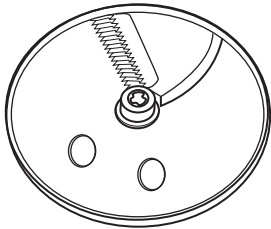

Catalog/ModelWFP16S
WFP16SCD**WARING**
COMMERCIAL314 Ella T. Grasso Ave.
Torrington, CT 06790
Tele. 1-800-269-6640
Fax 860-496-9017
www.waringcommercialproducts.com

Illustration #	Part #	Description
1	033637	Small Pusher
2	033692	Large Pusher
3	033693	Batch Bowl Cover
3a	035672	Lid Gasket <i>(after 9/21/2015)</i>
4	033632	Batch Bowl
5	033631	S Blade (comes with WFP16S and WFG16SCD)
6	033639	Disc Stem
7	033641	Sealed Whipping Disc (comes with WFP16S and WFP16SCD)
8	033640	Adjustable Slicing Disc (comes with WFP16S and WFP16SCD)
9	033642	Reversible Shredding Disc (comes with WFP16S and WFP16SCD)
10	033638	Slinger
11	034610	Continuous-Feed Cover
12	034609	Continuous-Feed Chute
13	027166	Dicing Cleaning Tool
14	035674	8mm - 5/16" Dicing Grid ONLY <i>(after 9/21/2015)</i>
	035677	10mm - 3/8" Dicing Grid ONLY <i>(after 9/21/2015 comes with WFP16SCD)</i>
	033649	10mm - 3/8" Dicing Grid ONLY (comes with WFP16SCD)
	035680	12mm - 15/32" Dicing Grid ONLY <i>(after 9/21/2015)</i>
15	035673	8mm - 5/16" Slicing Disc ONLY <i>(after 9/21/2015)</i>
	035676	10mm - 3/8" Slicing Disc ONLY <i>(after 9/21/2015 comes with WFP16SCD)</i>
	033650	10mm - 3/8" Slicing Disc ONLY (comes with WFP16SCD)
	035679	12mm - 15/32" Slicing Disc ONLY <i>(after 9/21/2015)</i>
16	024782	Cord
17	033651	Bottom Housing with Rubber Mounts
18	033684	Main Switch Holder Assembly with Switch (033659)
19	033660	Screw (3 required)
20	033661	Start Capacitor
21	033662	Relay
22	033666	Cord Clamp
23	033654	Screw (2 required)
24	033675	Bolt for ground leads
25	012409	Crimp Connector (4 required)

Catalog/Model

WFP16S
WFP16SCD

WARING
COMMERCIAL

314 Ella T. Grasso Ave.
Torrington, CT 06790
Tele. 1-800-269-6640
Fax 860-496-9017

www.waringcommercialproducts.com

Illustration #	Part #	Description
26	013731	Wire Ties (7 required)
27	033652	Lower Housing Cover
28	001843	Screw (2 required)
29	033653	Screw (4 required)
30	033655	Front Foot (2 required)
31	033656	Back Foot (2 required)