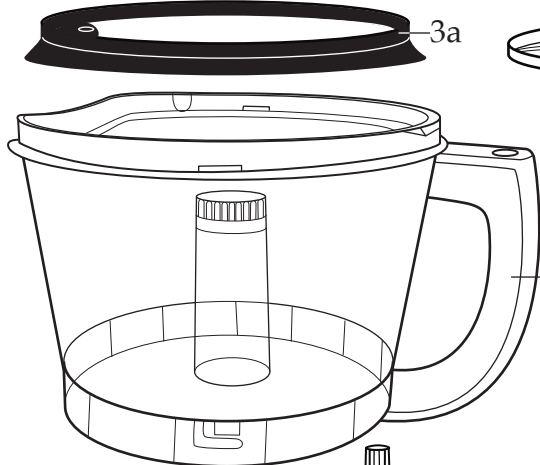

WARING COMMERCIAL®

4 Qt. Sealed Batch Bowl Food Processor

WFP16S

WFP16SCD

4 Qt. Sealed Batch Bowl and
Continuous-Feed Food Processor

Unit Information
120 volts - 60 Hz - Max. 7 Amps
2 Year Limited Warranty
5 Year Full Motor Warranty
4 1/2 Cup, 11 Cup and 14 Cup Work Bowls
1000 Watt Peak Power Motor
SealTight™ Lid and Blade Assembly