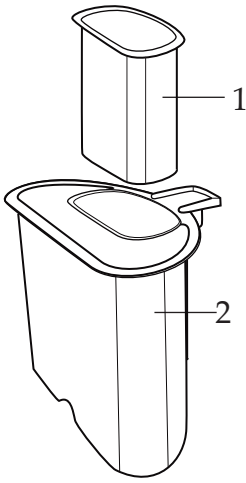

Unit Information
120 volts - 60 Hz - Max. 7 Amps
2 Year Limited Warranty
5 Year Full Motor Warranty
4 1/2 Cup, 11 Cup and 14 Cup Work Bowls
1000 Watt Peak Power Motor
SealTight™ Lid and Blade Assembly