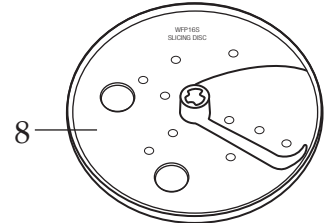

WARING COMMERCIAL®

4 Qt. Sealed Batch Bowl Food Processor

WFP16S

WFP16SCD

4 Qt. Sealed Batch Bowl and
Continuous-Feed Food Processor

Unit Information
120 volts - 60 Hz - Max. 7 Amps
2 Year Limited Warranty
5 Year Full Motor Warranty
4 1/2 Cup, 11 Cup and 14 Cup Work Bowls
1000 Watt Peak Power Motor
SealTight™ Lid and Blade Assembly

033643
10mm Dicing Assembly (WFP16S13)

035682 (after 9/21/2015)
8mm Dicing Assembly (WFP16S25)

035683 (after 9/21/2015)
10mm Dicing Assembly (WFP16S26)

035684 (after 9/21/2015)
12mm Dicing Assembly (WFP16S27)