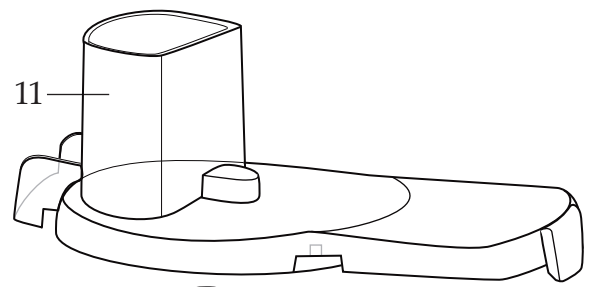

033643
10mm Dicing Assembly (WFP16S13)

035682 (after 9/21/2015)
8mm Dicing Assembly (WFP16S25)

035683 (after 9/21/2015)
10mm Dicing Assembly (WFP16S26)

035684 (after 9/21/2015)
12mm Dicing Assembly (WFP16S27)

035933
Base Unit Assembly