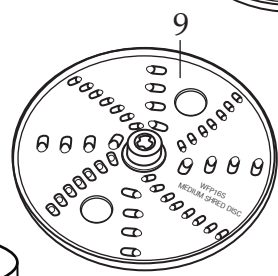

WARING COMMERCIAL®

4 Qt. Sealed Batch Bowl Food Processor

WFP16S

WFP16SCD

4 Qt. Sealed Batch Bowl and
Continuous-Feed Food Processor

Unit Information
120 volts - 60 Hz - Max. 7 Amps
2 Year Limited Warranty
5 Year Full Motor Warranty
4 1/2 Cup, 11 Cup and 14 Cup Work Bowls
1000 Watt Peak Power Motor
SealTight™ Lid and Blade Assembly

033643
10mm Dicing Assembly (WFP16S13)

035682 (after 9/21/2015)
8mm Dicing Assembly (WFP16S25)

035683 (after 9/21/2015)
10mm Dicing Assembly (WFP16S26)

035684 (after 9/21/2015)
12mm Dicing Assembly (WFP16S27)