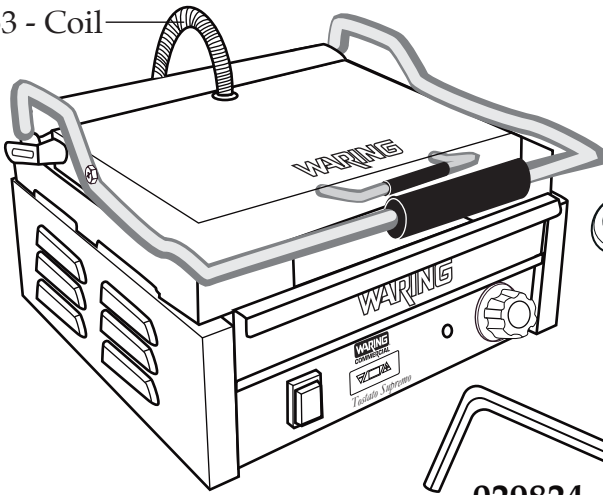

033053 - Coil