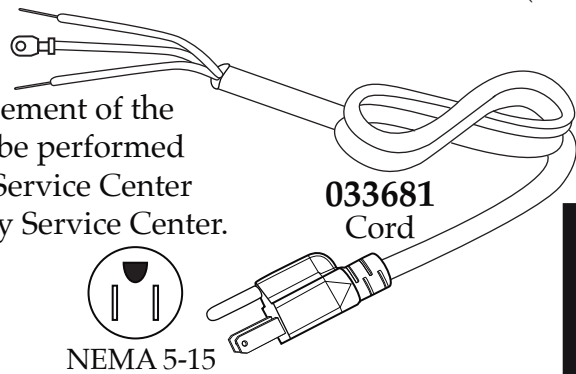

Illustration#	Part#	Description
56	033981	Large Handle
57	029990	Hex Head Screw (2 required)
58	029991	Nut (2 required)
59	029996	Thermal Cut-Off
60	029997	Washer (2 required)
61	029998	Nut (2 required)
62	029999	Washer (4 required)
63	030000	Spring Washer (4 required)
64	030001	Bolt (4 required)
65	013731	Wire Tie (7 required)
66	030003	17" Red Lead
67	030004	Red Lead & White Lead Joined
68	033982	Bottom Housing Plate
69	030006	Screw (4 required)
70	034202	Timer ONLY (2 AAA batteries needed)

* Certified replacement of the cord set can only be performed by an Authorized Service Center or the Waring Factory Service Center.

(on units after 10/18/2017)