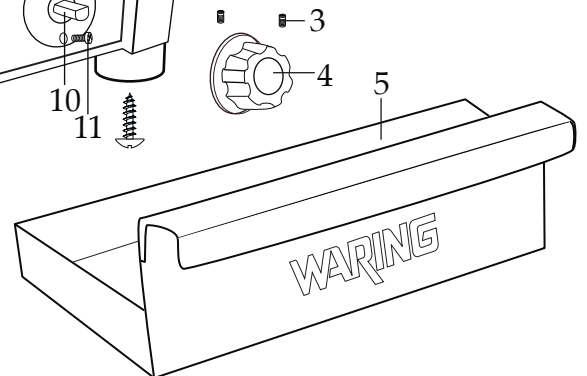

033053 - Coil

WARING COMMERCIAL®

Tostato Supremo® Flat Toasting Grill with Timer WFG275T

032000
Cleaning Brush

029824
5/32" Short Arm Hex Key

Unit Information

1800 Watts - 120 volt
Grill takes about 10 minutes to warm up.
14" x 14" Cooking Surface
Flat Cast Iron Plates
Timer requires 2 AAA batteries

← Date Code Location
YY|MM|DD
year year month month day day

NEMA 5-15

034212
Base Unit Assembly