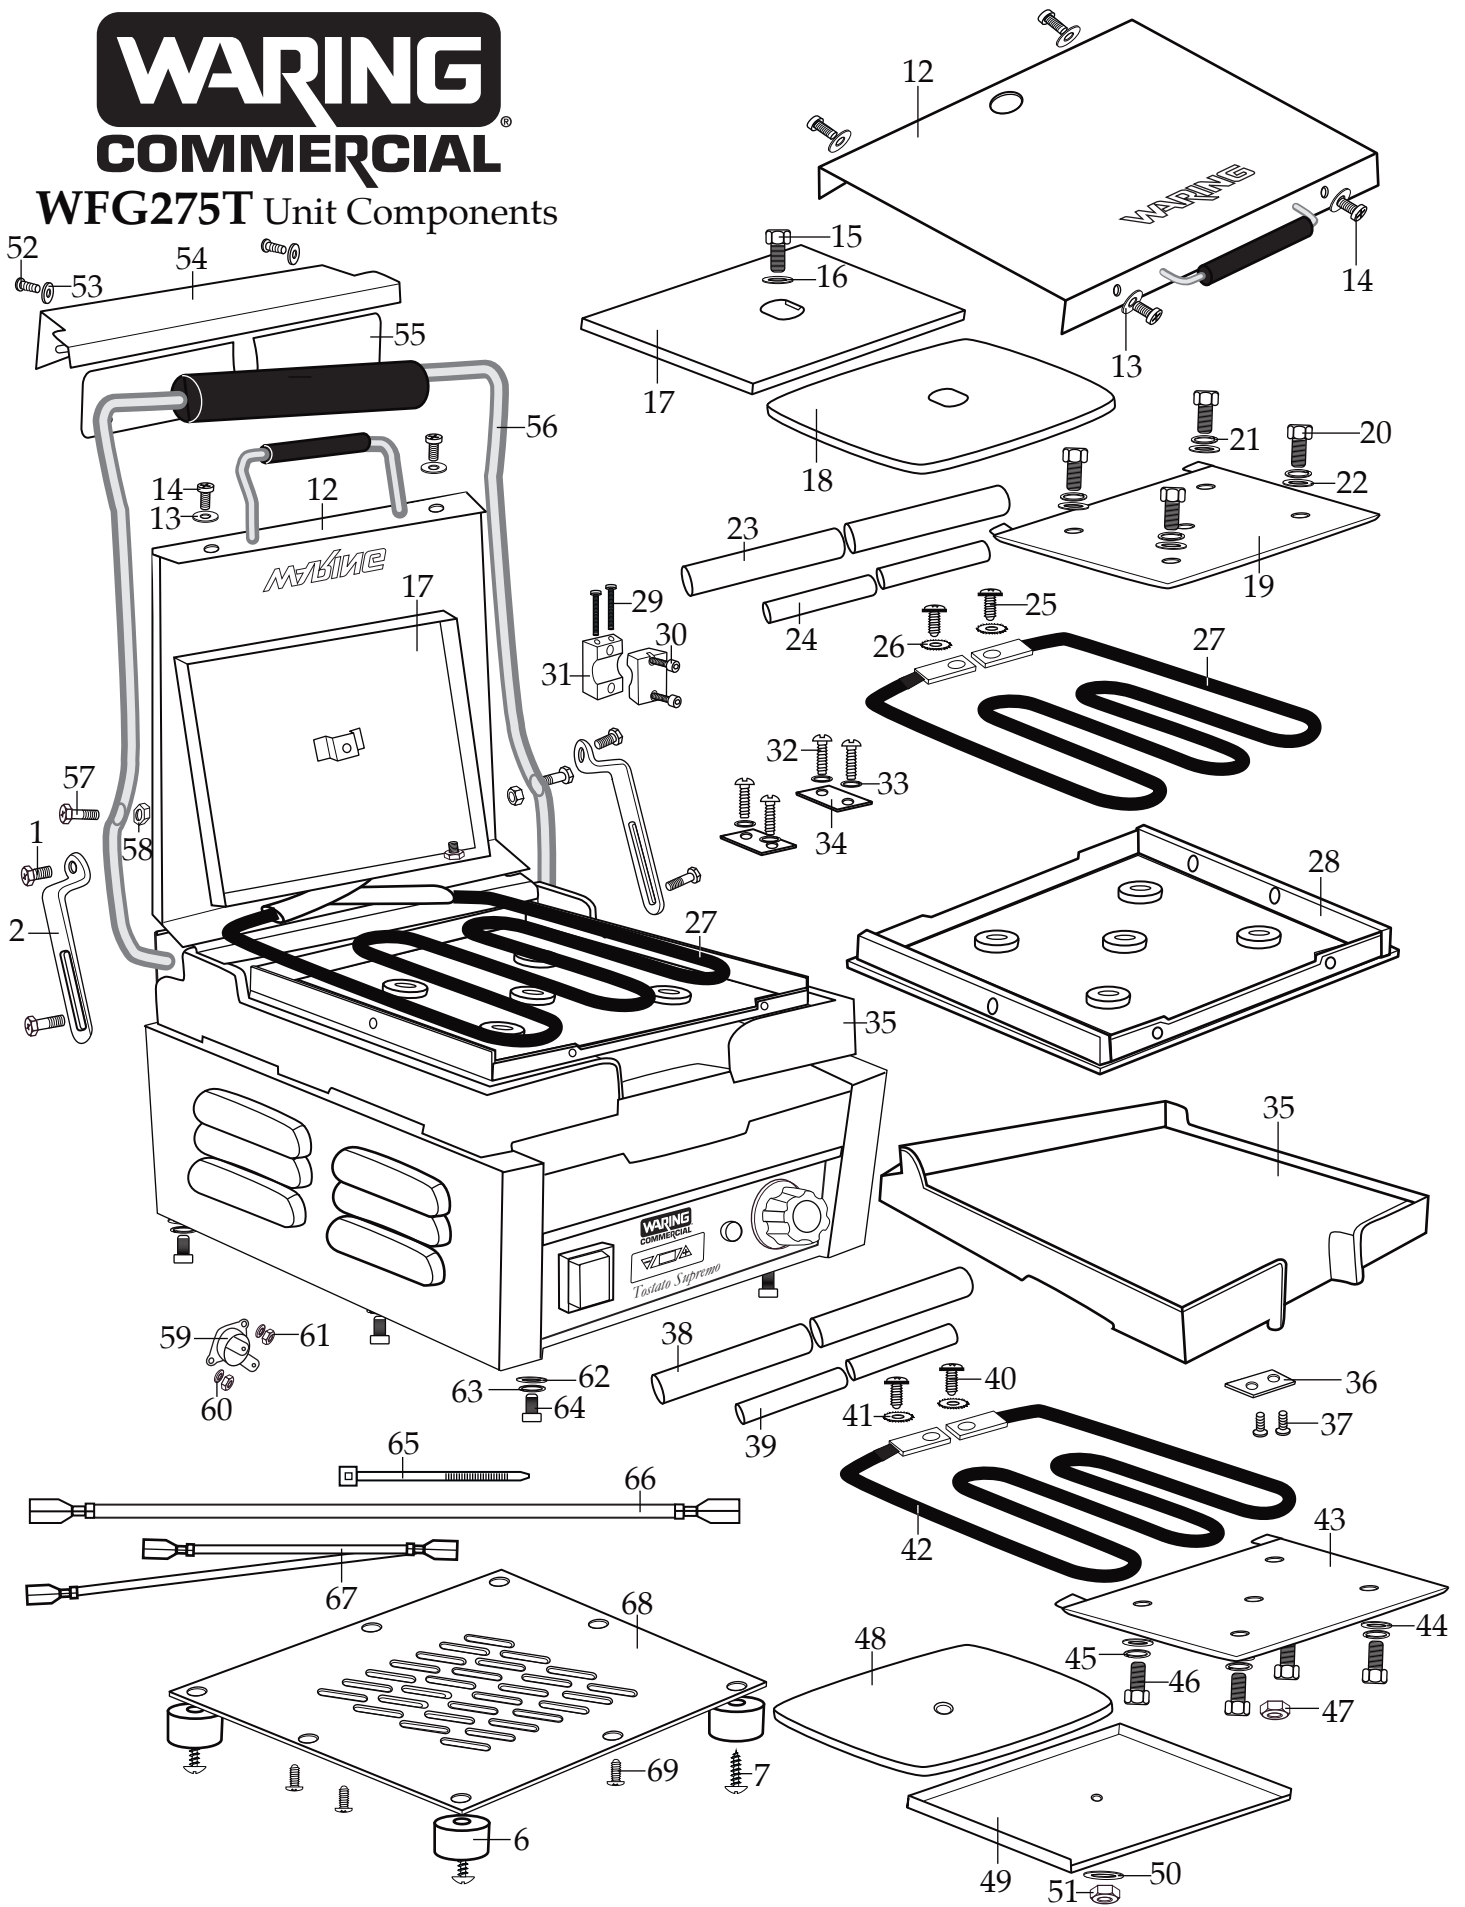

WARING COMMERCIAL

WFG275T Unit Components

Illustration#	Part#	Description
1	028625	Pivot Bracket Screw Set (1 large & 1 small 2 sets required)
2	028624	Pivot Bracket (2 required)
3	028627	Set Screw (2 required)
4	028626	Control Knob
5	033195	Drip Tray
6	028622	Foot (4 required)
7	028623	Foot Screw (4 required)
8	029477	On-Off Switch
9	029941	Indicator Light
10	029942	Thermostat
11	029943	Screw (2 required)
12	033974	Cover
13	029946	Washer (4 required)
14	029947	Screw (4 required)
15	029950	Hex Head Bolt
16	029951	Washer
17	029953	Top Insulation Plate
18	029949	Top Insulation
19	029955	Top Element Plate
20	029962	Hex Head Bolt (4 required)
21	029963	Spring Washer (4 required)
22	029964	Washer (4 required)
23	029956	Fiber Sleeve (4 required)
24	029957	Plastic Sleeve (2 required)
25	029958	Screw (2 required)
26	029959	Washer (2 required)
27	033979	Top Element
28	033975	Flat Top Grill Plate
29	036549	Screw (2 required <i>on units after 10/18/2017</i>)
	030054	Screw