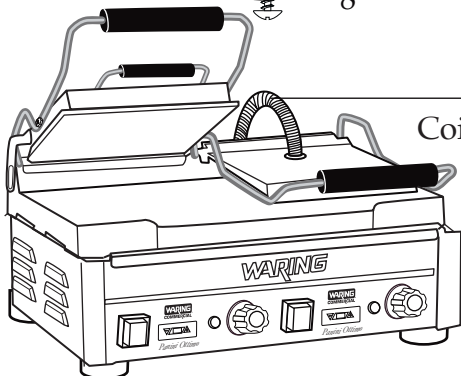

033053

Coil (2 required per unit)