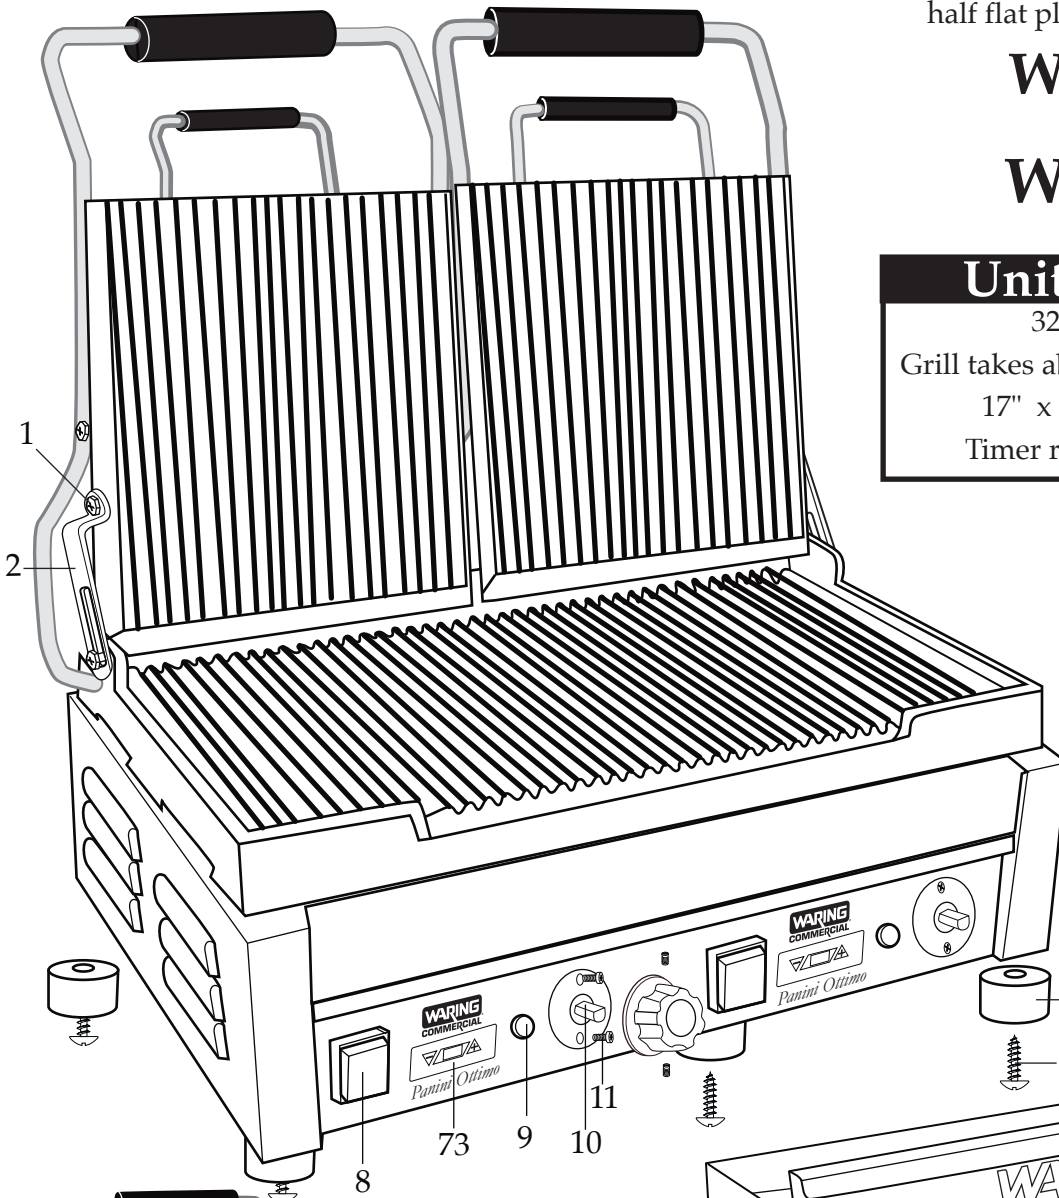

029824

5/32" Short Arm Hex Key
Allen Wrench

032000

Cleaning Brush