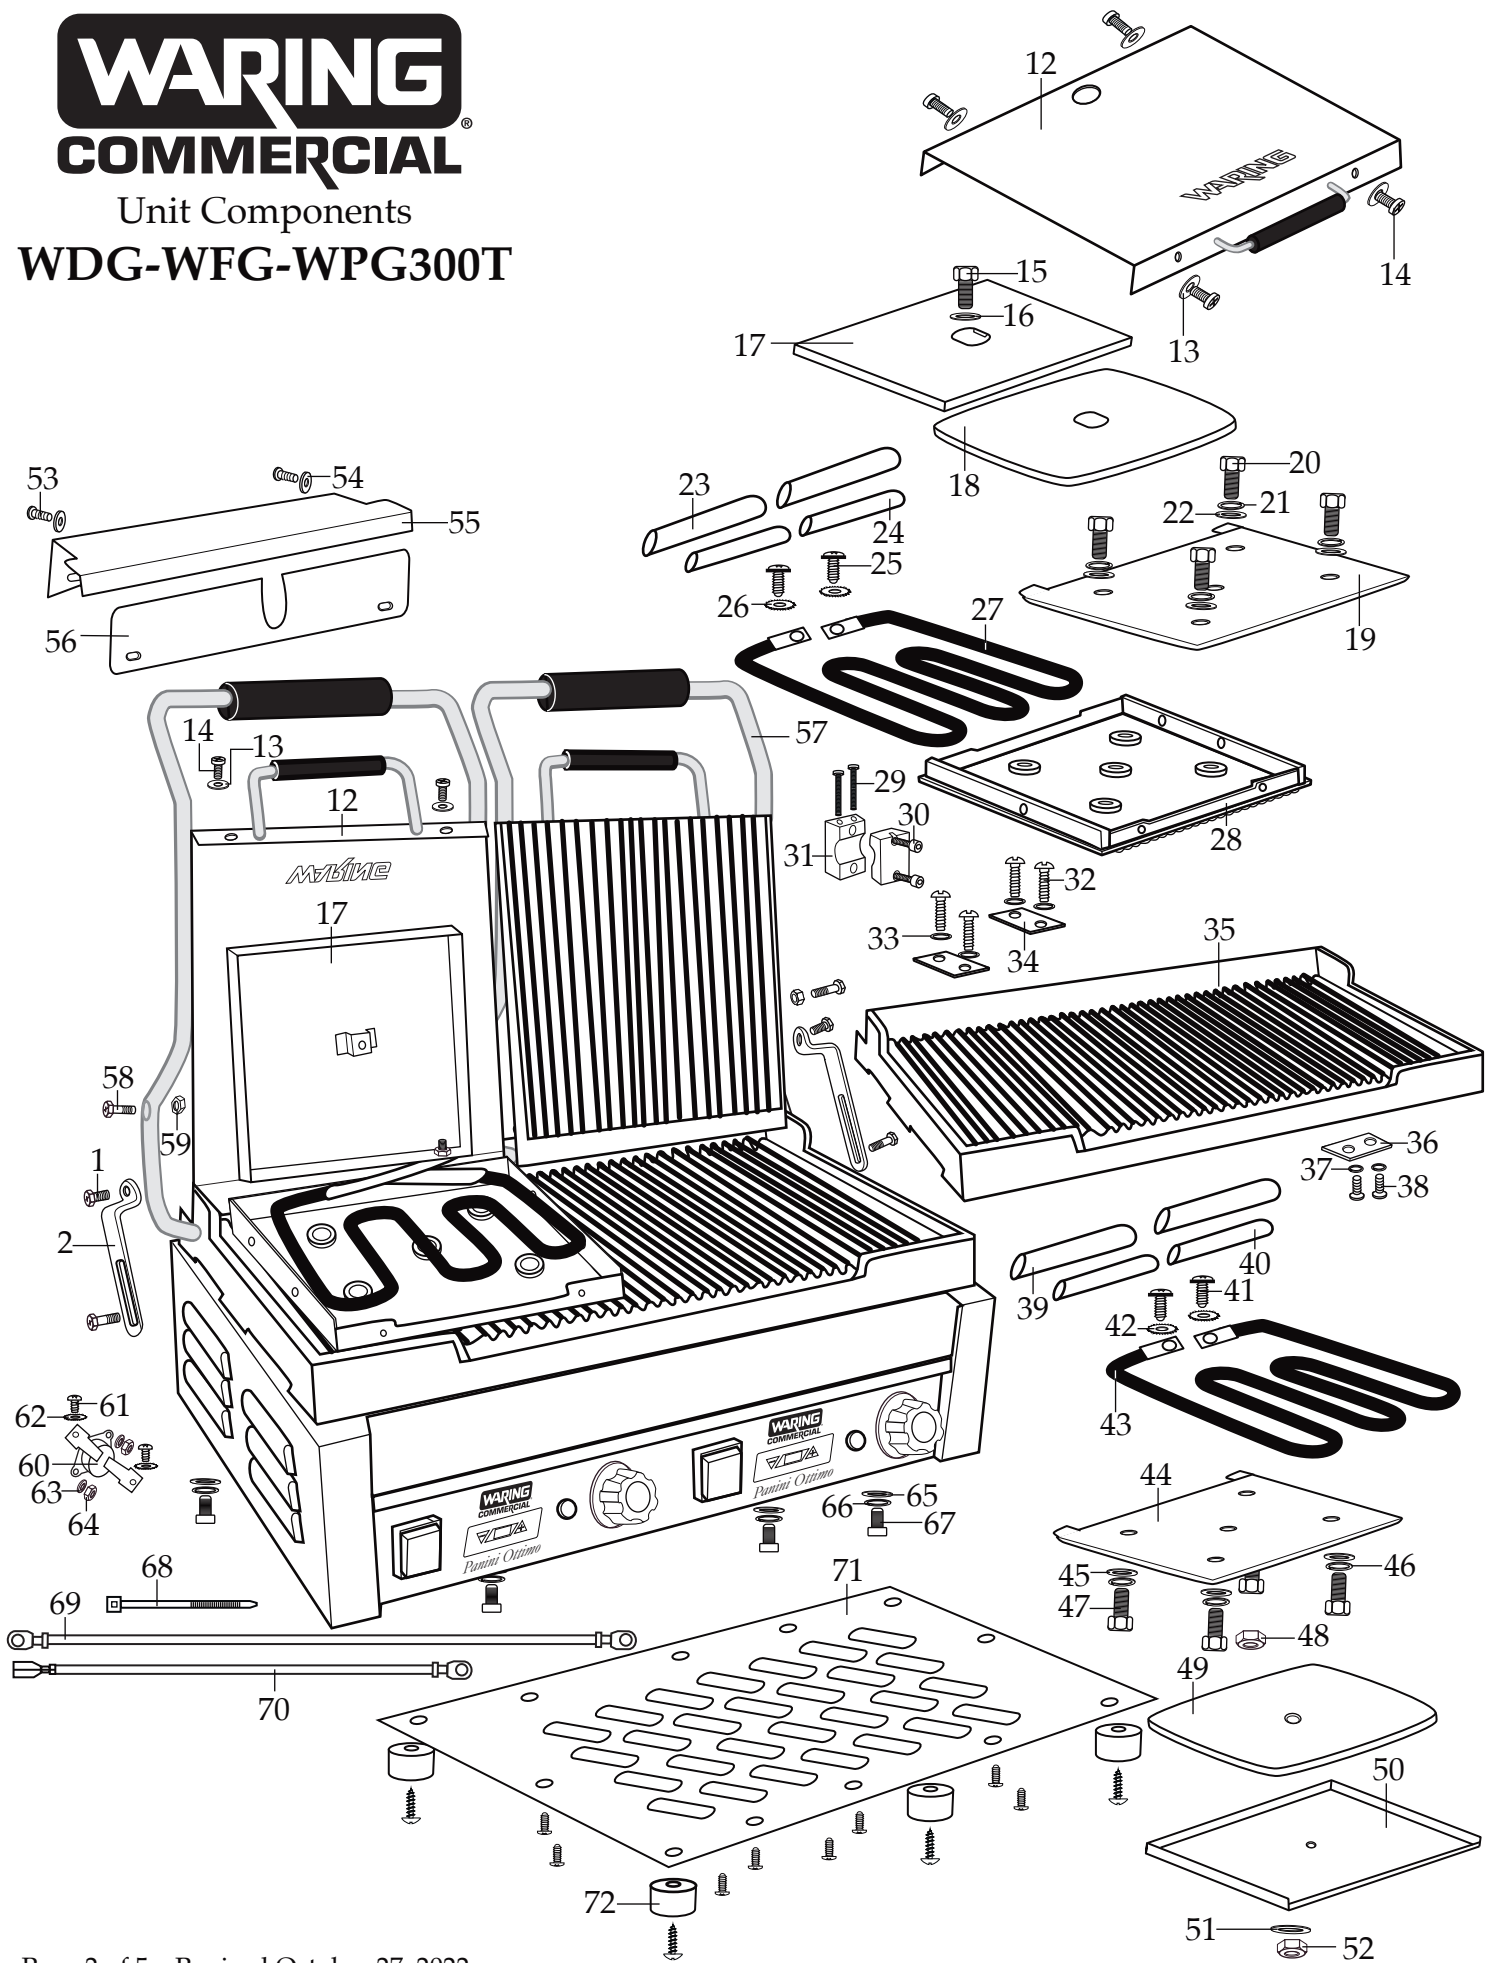

WARING COMMERCIAL

Unit Components WDG-WFG-WPG300T

Catalog/Model

WDG300T

WFG300T

WPG300T

WARING COMMERCIAL

314 Ella T. Grasso Ave.

Torrington, CT 06790

Tele. 1-800-269-6640

Fax 860-496-9017

www.waringcommercialproducts.com

Illustration#	Part#	Description
1	028625	Pivot Bracket Screw Set (1 small and 1 large)
2	028624	Pivot Bracket (2 required)
3	028627	Set Screw (4 required)
4	028626	Control Knob (2 required)
5	029504	Drip Tray
6	028622	Foot (2 required)
7	028623	Foot Screw (4 required)
8	029478	On/Off Switch (2 required)
9	030018	Indicator Light (2 required)
10	030013	Thermostat (2 required)
11	029943	Thermostat Screw (4 required)
12	030080	Cover (2 required)
13	029946	Washer (8 required)
14	029947	Screw (8 required)
15	029950	Hex Head Bolt (2 required)
16	029951	Washer (2 required)
17	030057	Top Insulation Plate (2 required)
18	030058	Top Insulation (2 required)
19	030059	Top Element Plate (2 required)
20	029962	Hex Head Bolt (8 required)
21	029963	Spring Washer (8 required)
22	029964	Washer (8 required)
23	029956	Fiber Sleeve (4 required)
24	029957	Plastic Sleeve (4 required)
25	029958	Screw (4 required)
26	029959	Washer (4 required)
27	030060	Top Element (2 required)
28	030061	Top Flat Grill Plate
	030062	Top Ribbed Plate
29	036549	Screw (2 required per tension bracket <i>on units after 10/18/2017</i>)
	030054	Screw (2 required)