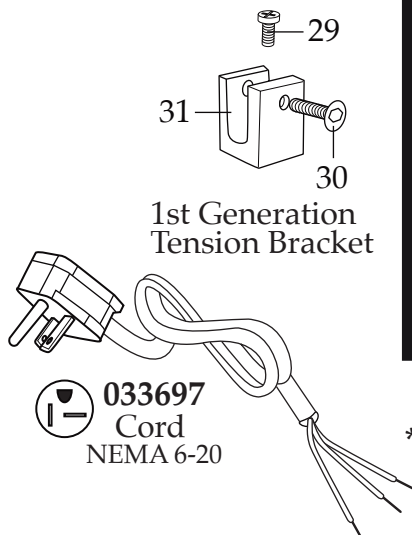

Catalog/Model

WDG300T

WFG300T

WPG300T

WARING COMMERCIAL

314 Ella T. Grasso Ave.

Torrington, CT 06790

Tele. 1-800-269-6640

Fax 860-496-9017

www.waringcommercialproducts.com

Illustration#	Part#	Description
55	036569 030071	Rear Cover w/ Tension Cover (2 required per unit <i>on units after 10/18/2017</i>) Rear Cover with Tension Cover (2 required)
56	036570 030072	Rear Cover Plate w/ Tension Hole (2 required per unit <i>on units after 10/18/2017</i>) Rear Cover Plate w/ Tension Hole (2 required per unit)
57	030073	Large Handle (2 required)
58	029990	Hex Head Screw (4 required)
59	029991	Nut (4 required)
60	030074	Thermal Cut-off (2 required)
61	030075	Screw (4 required)
62	030076	Lock Washer (4 required)
63	029997	Washer (4 required)
64	029998	Nut (4 required)
65	029999	Washer (4 required)
66	030000	Spring Washer (4 required)
67	030001	Bolt (4 required)
68	013731	Wire Tie (11 required)
69	030077	20" Red Lead
70	030078	17" Red Lead
71	030079	Bottom Housing Plate
72	030006	Screw (8 required)
73	034202	Timer ONLY (2 required 2AAA batteries needed for each timer)

(on units after 10/18/2017)

* Certified replacement of the cord set can only be performed by an Authorized Service Center or the Waring Factory Service Center.