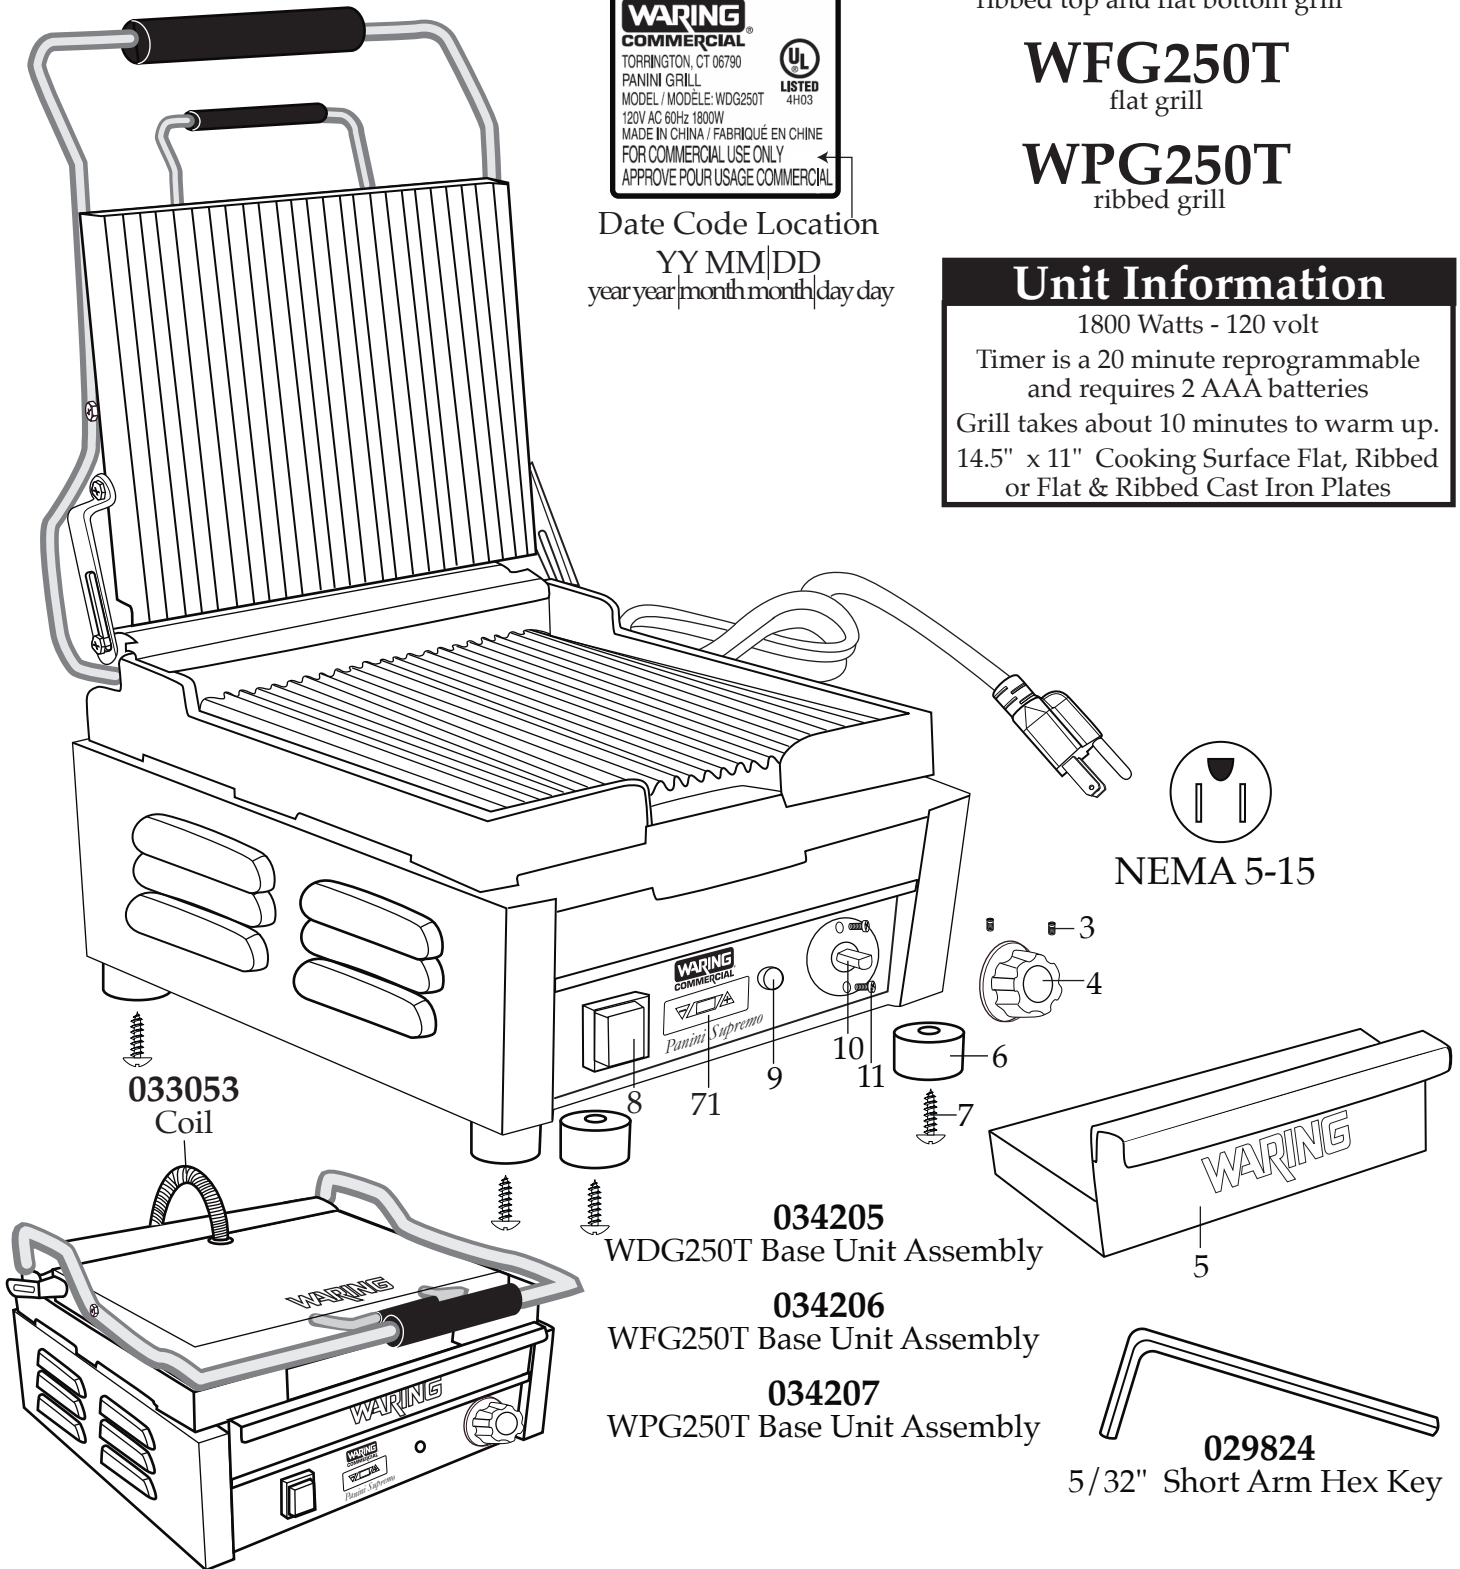

Panini Supremo® / Tostato Supremo®  
Large Italian-Style Panini Grills with

Timer

**WDG250T**

ribbed top and flat bottom grill

**WFG250T**

flat grill

**WPG250T**

ribbed grill

**032000**  
Cleaning Brush

Date Code Location  
YY MM|DD  
year|year|month|month|day|day

### Unit Information

1800 Watts - 120 volt  
Timer is a 20 minute reprogrammable  
and requires 2 AAA batteries  
Grill takes about 10 minutes to warm up.  
14.5" x 11" Cooking Surface Flat, Ribbed  
or Flat & Ribbed Cast Iron Plates

**033053**  
Coil

NEMA 5-15

**034205**  
WDG250T Base Unit Assembly

**034206**  
WFG250T Base Unit Assembly

**034207**  
WPG250T Base Unit Assembly

**029824**  
5/32" Short Arm Hex Key