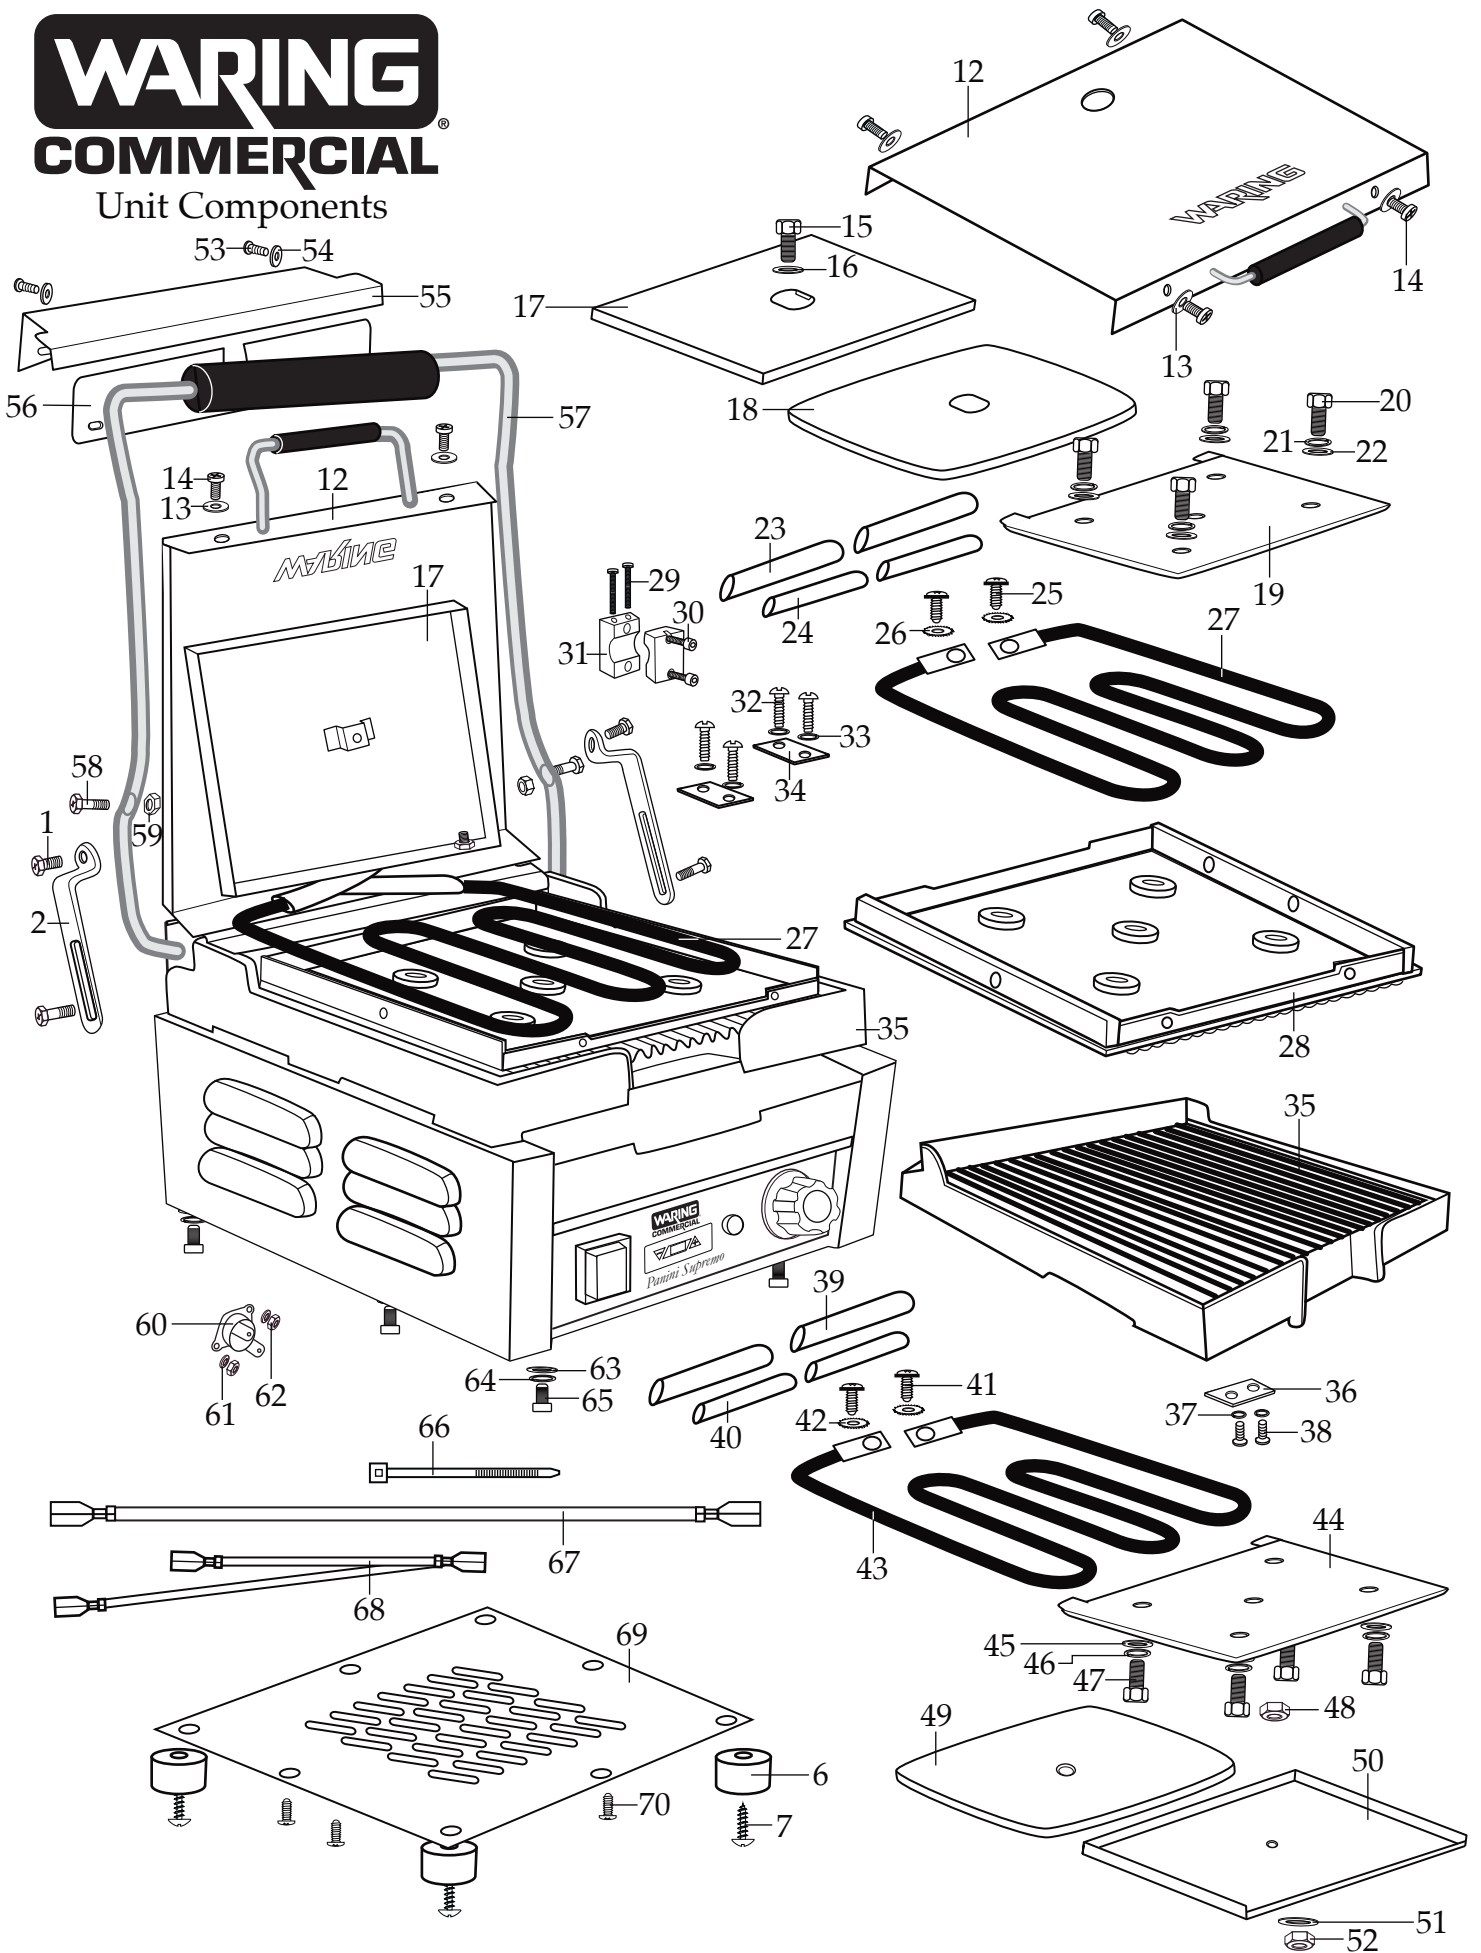

WARING COMMERCIAL

Unit Components

Catalog/Model

WDG250T

WFG250T

WPG250T

WARING
COMMERCIAL

314 Ella T. Grasso Ave.

Torrington, CT 06790

Tele. 1-800-269-6640

Fax 860-496-9017

www.waringcommercialproducts.com

Illustration#	Part#	Description
1	028625	Pivot Bracket Screw Set (1 large & 1 small 2 sets required)
2	028624	Pivot Bracket (2 required)
3	028627	Set Screw (2 required)
4	028626	Control Knob
5	029503	Drip Tray
6	028622	Foot (4 required)
7	028623	Foot Screw (4 required)
8	029477	On-Off Switch
9	029941	Indicator Light
10	029942	Thermostat
11	029943	Screw for thermostat (2 required)
12	029945	Cover
13	029946	Washer (4 required)
14	029947	Screw (4 required)
15	029950	Hex Head Bolt
16	029951	Washer
17	029953	Top Insulation Plate
18	029949	Top Insulation
19	029955	Top Element Plate
20	029962	Hex Head Bolt (4 required)
21	029963	Spring Washer (4 required)
22	029964	Washer (4 required)
23	029956	Fiber Sleeve (4 required)
24	029957	Plastic Sleeve (4 required)
25	029958	Screw (2 required)
26	029959	Washer (2 required)
27	029961	Top Element - 6 Amps
28	029967	Ribbed Top Grill Plate
	029968	Flat Top Grill Plate
29	036549	Screw (2 required <i>on units after 10/18/2017</i>)
	030054	Screw