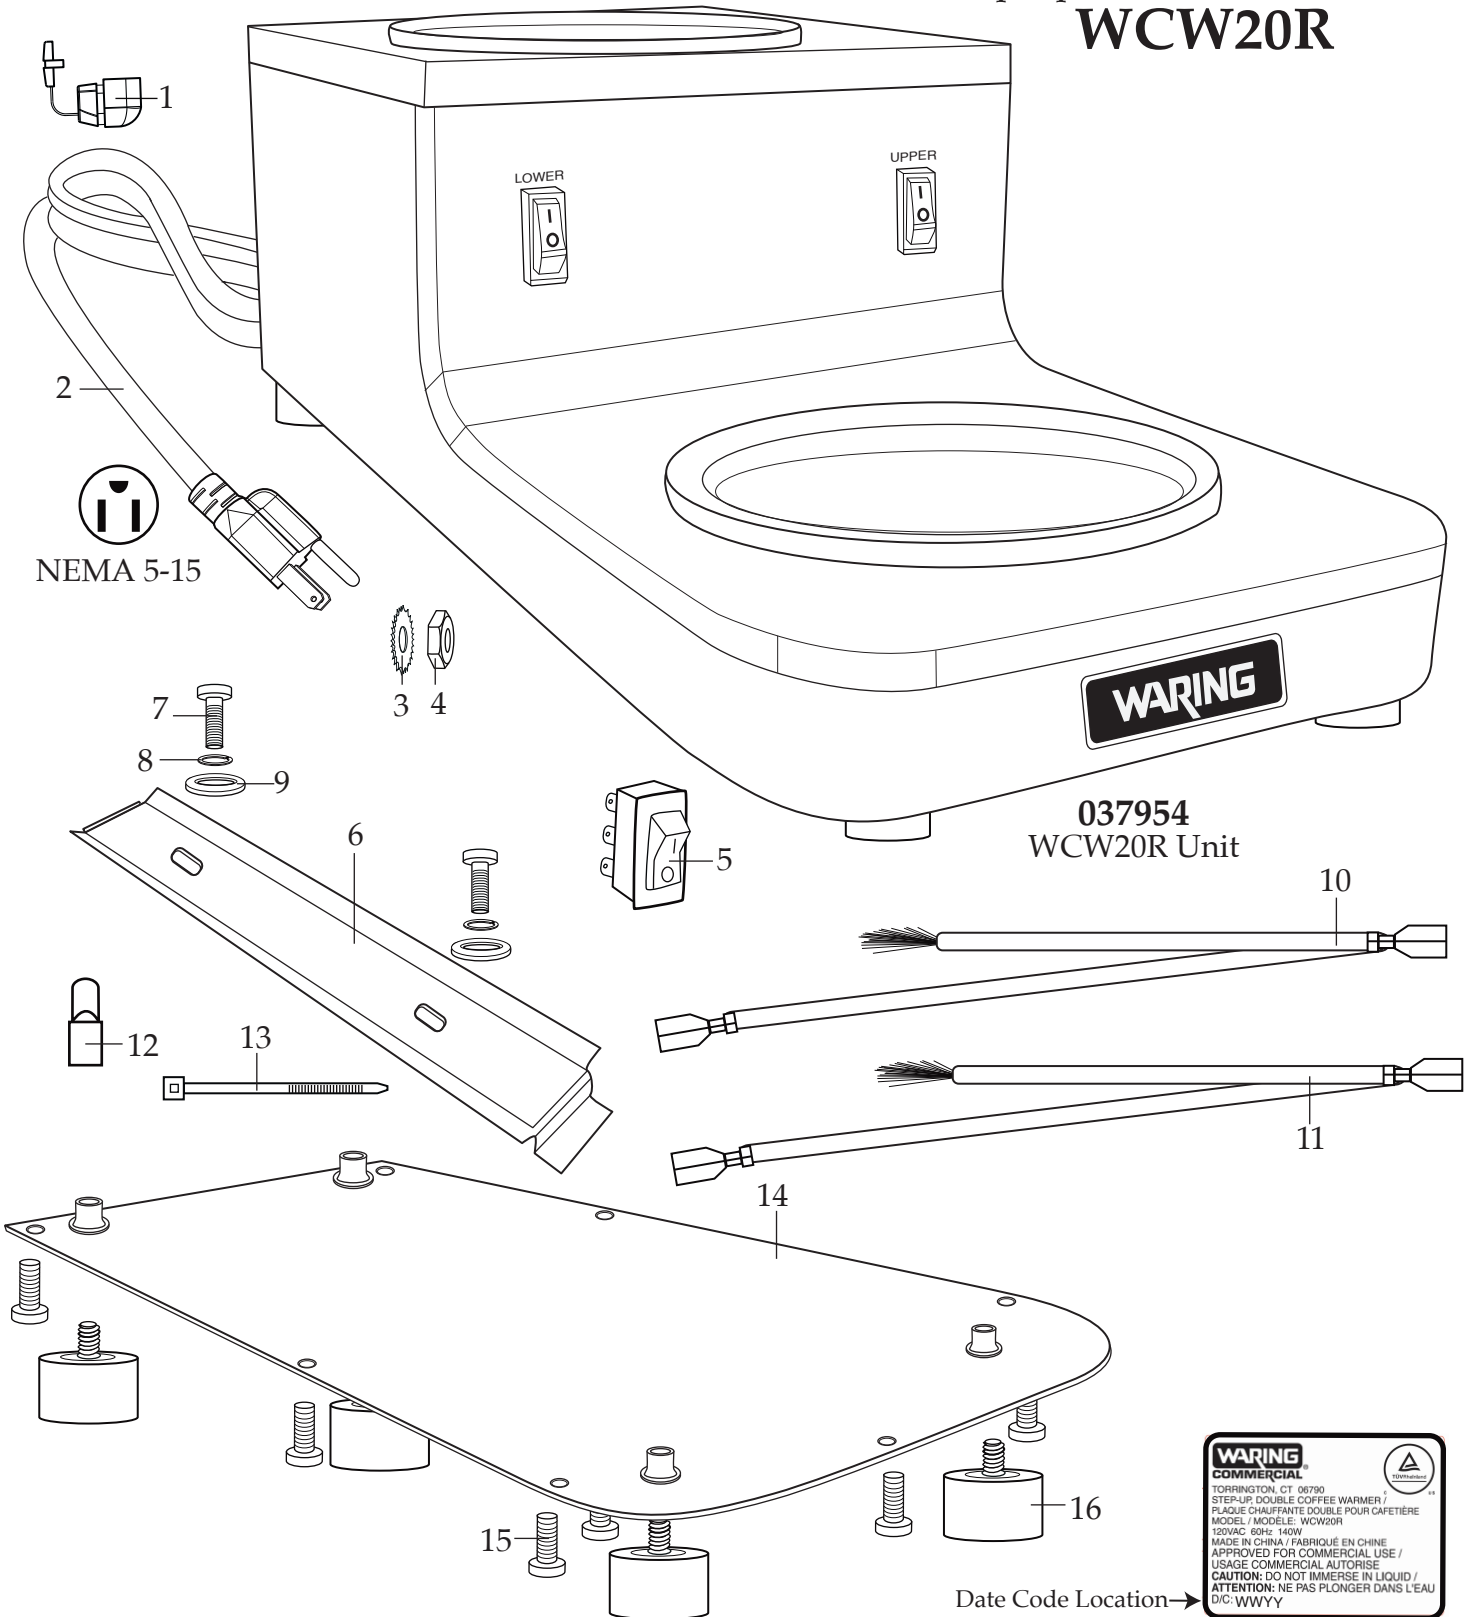

### Unit Information

120 volts 60Hz 140 watts  
 Self regulating warmers to  
 prevent overheating  
 Warranty 2 years parts and  
 1 year labor

## Step Up Double Coffee Warmer WCW20R

**WARING COMMERCIAL**

TORRINGTON, CT 06790  
 STEP-UP DOUBLE COFFEE WARMER /  
 PLAQUE CHAUFFANTE DOUBLE POUR CAFETIÈRE  
 MODEL / MODELE: WCW20R  
 #200AC 60Hz 140W  
 MADE IN CHINA / FABRIQUÉ EN CHINE  
 APPROVED FOR COMMERCIAL USE /  
 USAGE COMMERCIAL AUTORISÉ  
**CAUTION: DO NOT IMMERSE IN LIQUID /  
 ATTENTION: NE PAS PLONGER DANS L'EAU**  
 D/C: WWYY

Date Code Location →  
 WWYY  
 (week week year year)

<b>Illustration#</b>	<b>Part#</b>	<b>Description</b>
1	037950	Strain Relief
2	037949	Cord
3	037945	Lock Washer
4	037944	Hex Nut
5	037948	Rocker Switch (2 required)
6	037938	Bracket (2 required)
7	037941	Screw (2 required per bracket)
8	037946	Spring Washer (2 required per bracket)
9	037947	Washer (2 required per bracket)
10	037957	Double Blue Lead Assembly
11	037956	Brown Lead Assembly
12	012409	Crimp Connector (2 required)
13	013731	Wire Ties (3 required)
14	037955	Bottom Plate
15	037941	Screw (7 required)
16	037942	Foot (4 required)