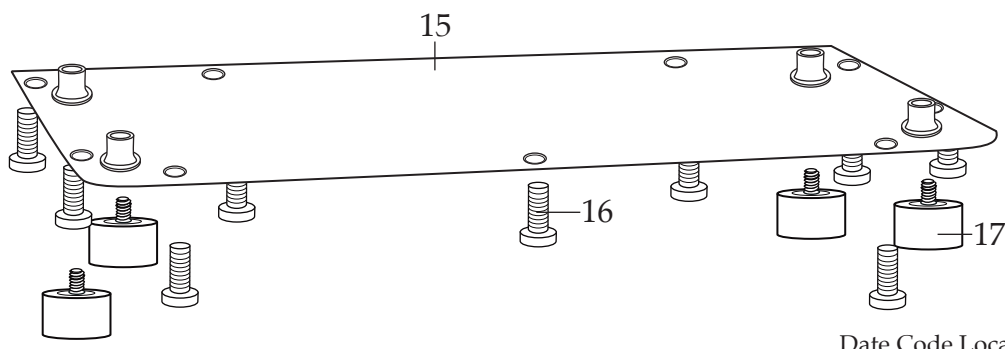

Double Burner Coffee Warmer WCW20

038775
WCW20 Unit

Unit Information		
120 volts	60Hz	140 watts
Self regulating warmers to prevent overheating		
Warranty 2 years parts and 1 year labor		

NEMA 5-15

WARING COMMERCIAL	
TORRINGTON, CT 06790	
DOUBLE BURNER COFFEE WARMER /	
PLAQUE CHAUFFANTE DOUBLE POUR CAFETIÈRE	
MODEL / MODÈLE: WCW20	
120VAC 60Hz 140W	
MADE IN CHINA / FABRIQUÉ EN CHINE	
APPROVED FOR COMMERCIAL USE /	
USAGE COMMERCIAL AUTORISÉ	
CAUTION: DO NOT IMMERSE IN LIQUID /	
ATTENTION: NE PAS PLONGER DANS L'EAU	
D/C: WWYY	

Date Code Location →
WWYY
(week week year year)

Illustration#	Part#	Description
1	037950	Strain Relief
2	037949	Cord
3	037945	Lock Washer
4	037944	Hex Nut
5	037948	Rocker Switch (2 required)
6	037938	Bracket (2 required)
7	037941	Screw (2 required per each bracket)
8	037946	Spring Washer (2 required per each bracket)
9	037947	Washer (2 required per each bracket)
10	038780	Heating Plate (2 required)
11	037939	16" Brown Lead Assembly
12	037940	16" Blue Lead Assembly
13	013731	Wire Ties (2 required)
14	012409	Crimp Connector (2 required)
15	038779	Bottom Plate
16	037941	Screw (9 required)
17	037942	Foot (4 required)