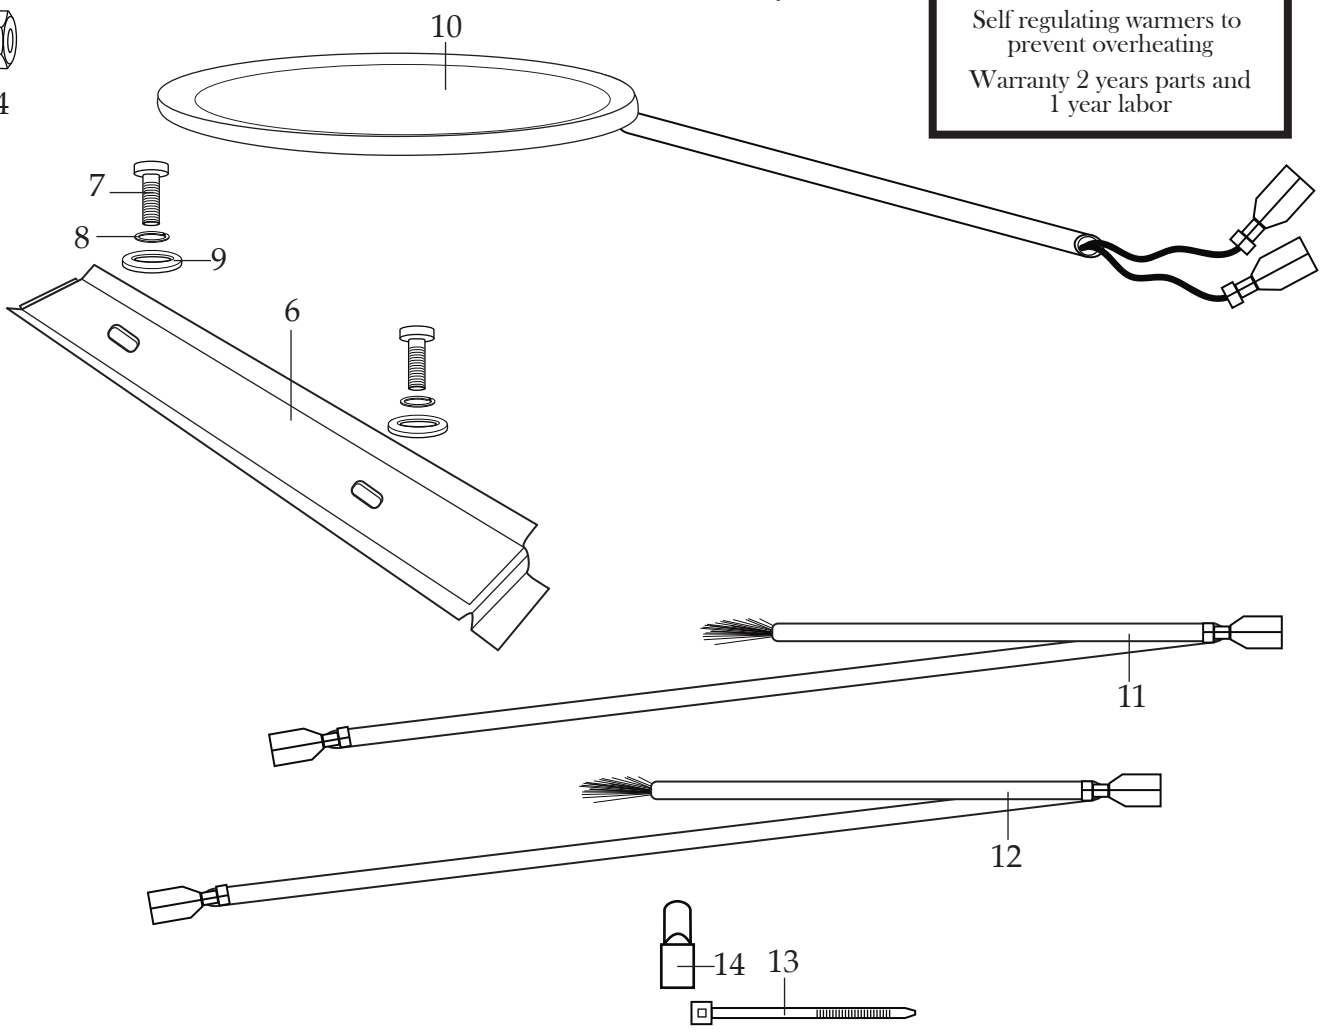

Double Burner Coffee Warmer WCW20

038775
WCW20 Unit

Unit Information		
120 volts	60Hz	140 watts
Self regulating warmers to prevent overheating		
Warranty 2 years parts and 1 year labor		

NEMA 5-15

WARING COMMERCIAL	
TORRINGTON, CT 06790	
DOUBLE BURNER COFFEE WARMER /	
PLAQUE CHAUFFANTE DOUBLE POUR CAFETIÈRE	
MODEL / MODÈLE: WCW20	
120VAC 60Hz 140W	
MADE IN CHINA / FABRIQUÉ EN CHINE	
APPROVED FOR COMMERCIAL USE /	
USAGE COMMERCIAL AUTORISÉ	
CAUTION: DO NOT IMMERSE IN LIQUID /	
ATTENTION: NE PAS PLONGER DANS L'EAU	
D/C: WWYY	

Date Code Location →
WWYY
(week week year year)

Illustration#	Part#	Description
1	037950	Strain Relief
2	037949	Cord
3	037945	Lock Washer
4	037944	Hex Nut
5	037948	Rocker Switch (2 required)
6	037938	Bracket (2 required)
7	037941	Screw (2 required per each bracket)
8	037946	Spring Washer (2 required per each bracket)
9	037947	Washer (2 required per each bracket)
10	038780	Heating Plate (2 required)
11	037939	16" Brown Lead Assembly
12	037940	16" Blue Lead Assembly
13	013731	Wire Ties (2 required)
14	012409	Crimp Connector (2 required)
15	038779	Bottom Plate
16	037941	Screw (9 required)
17	037942	Foot (4 required)