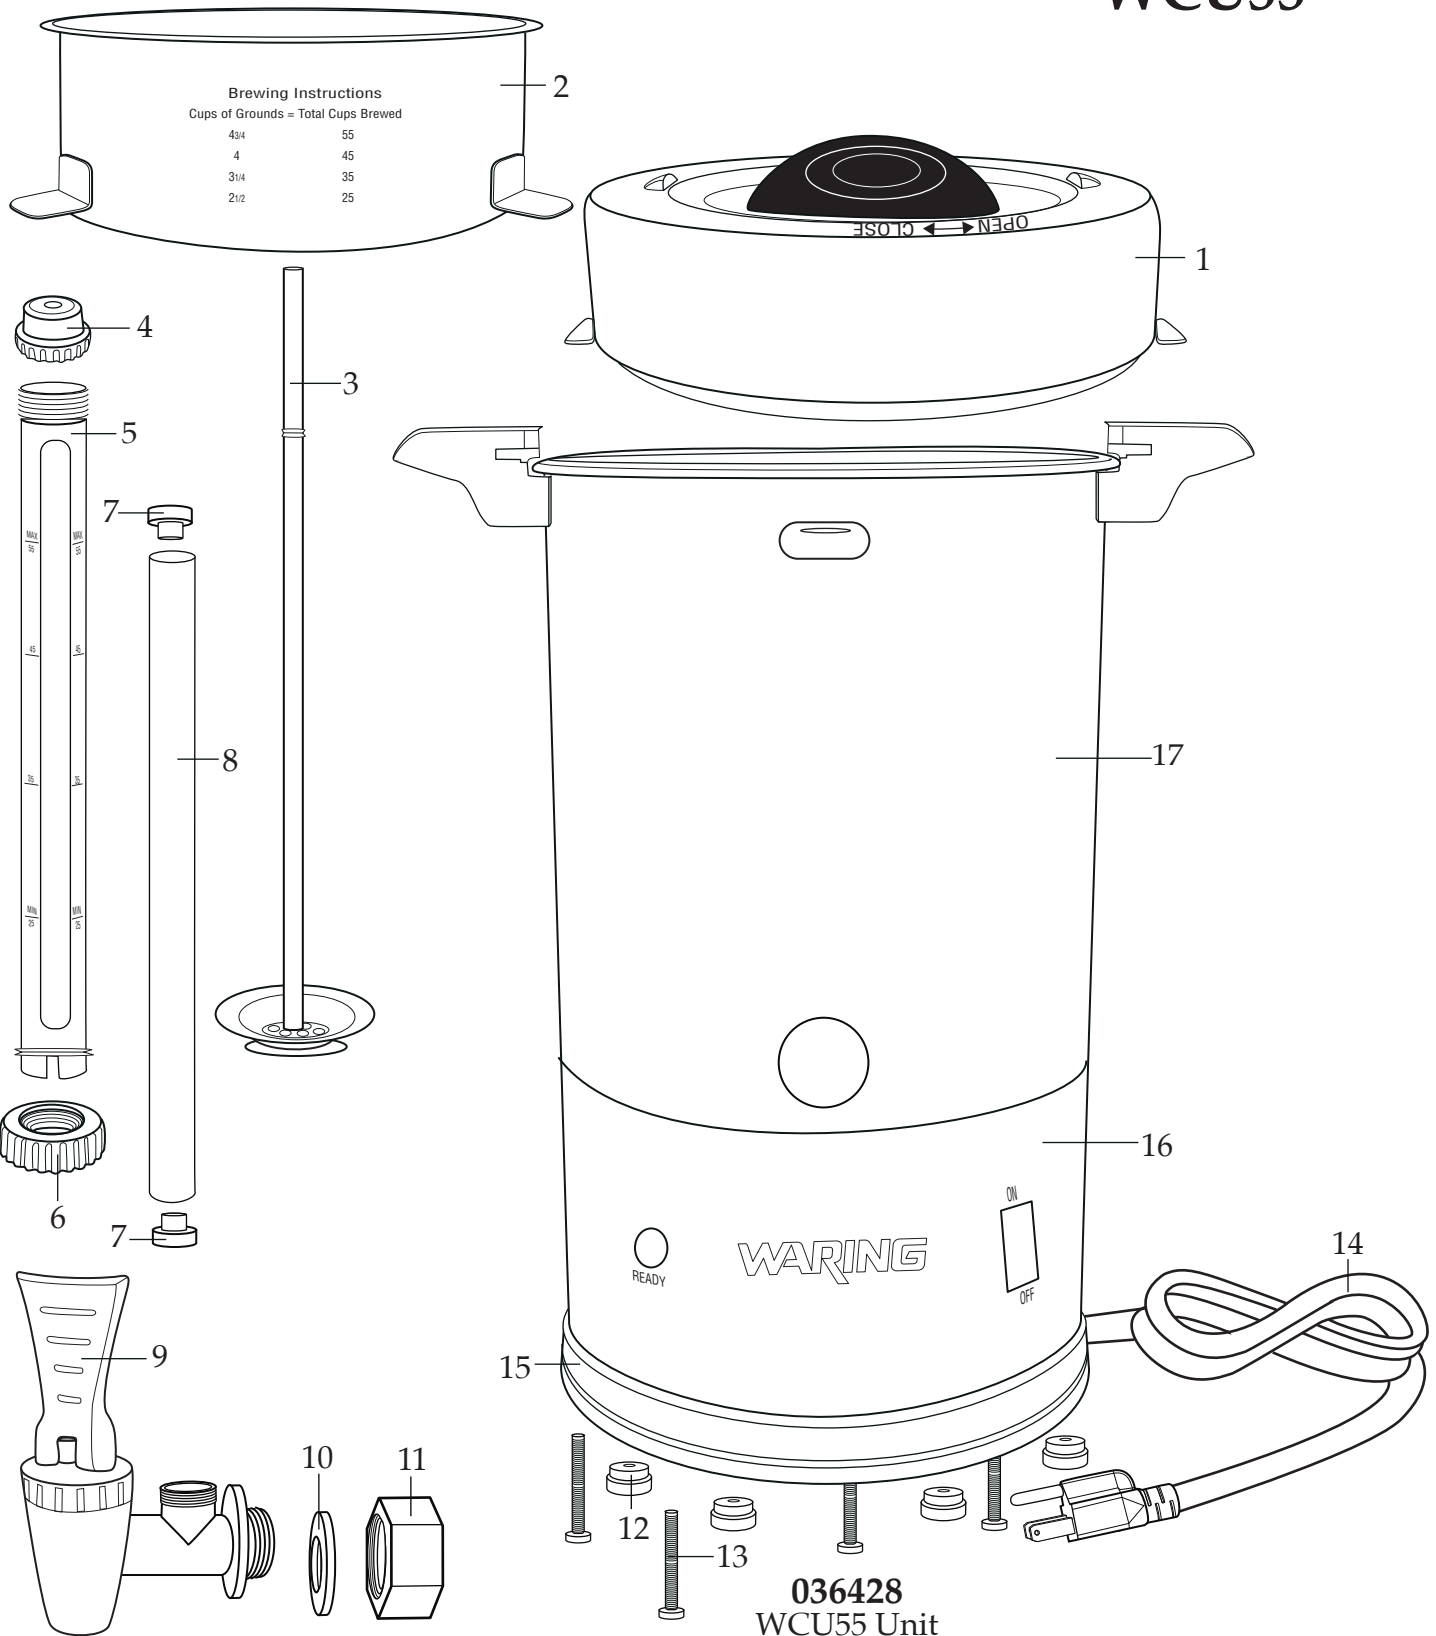

# Unit Information

120 volts - 1500 watts

Dual heater system for brewing and keep warm at optimal temperatures

Boil dry protection with auto reset

**WARING**  
**COMMERCIAL**  
 55 Cup Coffee Urn  
**WCU55**

## Internal Components

<b>Illustration#</b>	<b>Part#</b>	<b>Description</b>
1	036423	Cover
2	036424	Coffee Basket
3	036425	Percolator Tube
4	036413	Water Gauge Cover
5	036426	Water Gauge Tube
6	036422	Water Gauge Tube Collar
7	036415	Glass Tube Seal (2 required)
8	036427	Glass Tube
9	036417	Spigot
10	036418	Spigot Seal
11	036419	Spigot Nut
12	036420	Feet (4 required)
13	036635	Screw (3 required)
14	036638	Cord
15	036667	Tank Base
16	036668	Tank Skirt
17	036669	Tank (comes with coffee heater, handles and sight glass bracket)