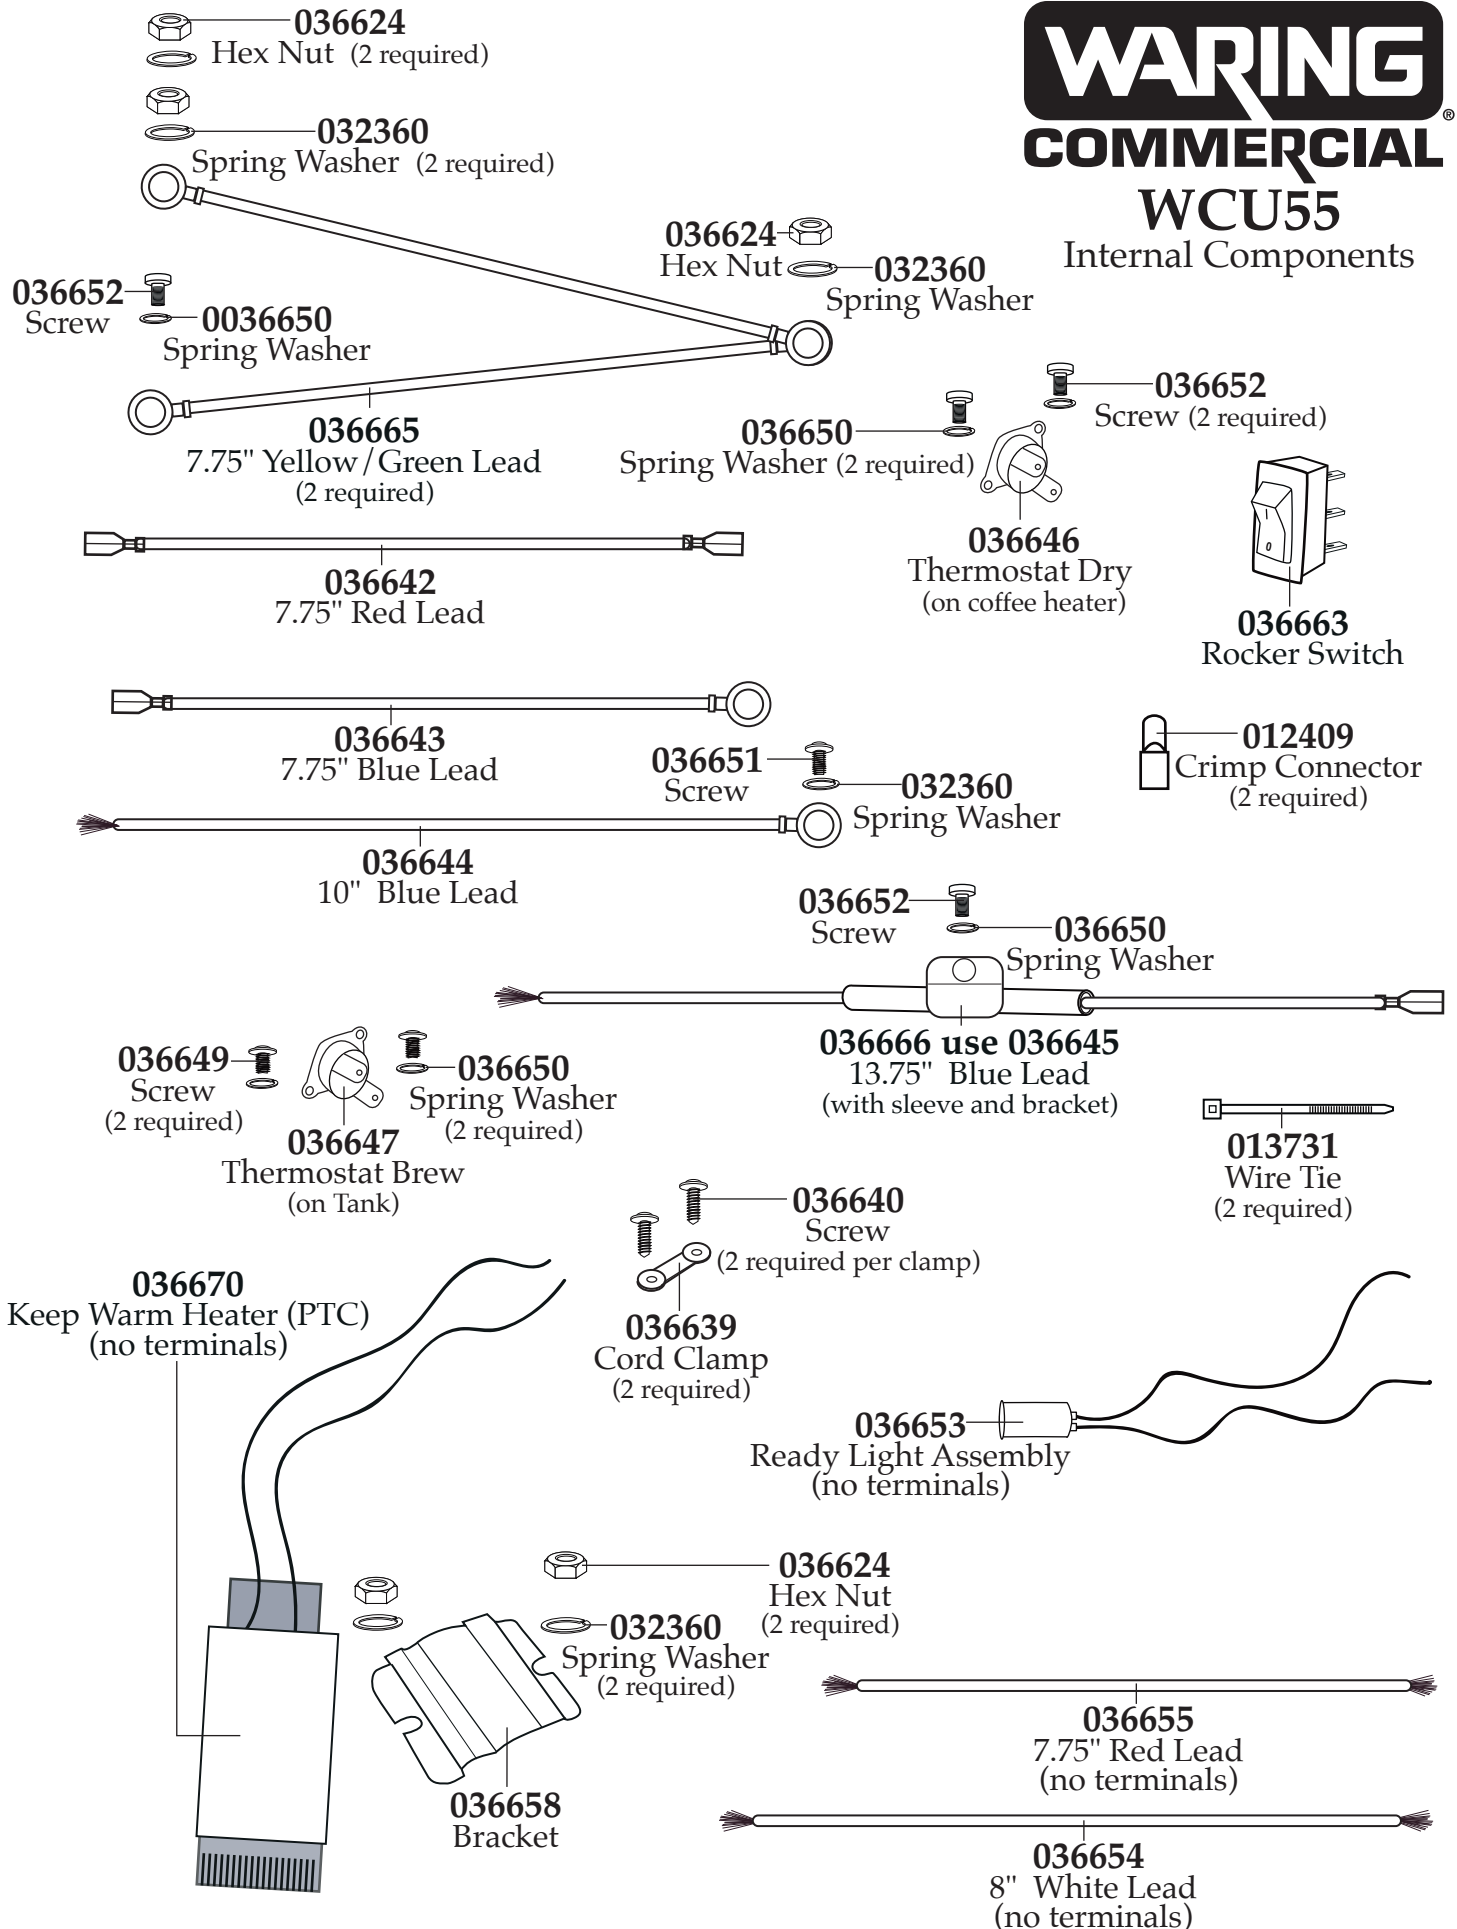

# Unit Information

120 volts - 1500 watts

Dual heater system for brewing and keep warm at optimal temperatures

Boil dry protection with auto reset

**WARING**  
**COMMERCIAL**  
 55 Cup Coffee Urn  
**WCU55**

## Internal Components

<b>Illustration#</b>	<b>Part#</b>	<b>Description</b>
1	036423	Cover
2	036424	Coffee Basket
3	036425	Percolator Tube
4	036413	Water Gauge Cover
5	036426	Water Gauge Tube
6	036422	Water Gauge Tube Collar
7	036415	Glass Tube Seal (2 required)
8	036427	Glass Tube
9	036417	Spigot
10	036418	Spigot Seal
11	036419	Spigot Nut
12	036420	Feet (4 required)
13	036635	Screw (3 required)
14	036638	Cord
15	036667	Tank Base
16	036668	Tank Skirt
17	036669	Tank (comes with coffee heater, handles and sight glass bracket)

**Note:** Use Thermal Grease with Thermostat (dry),  
Thermostat (brew) and Keep Warm Heater.