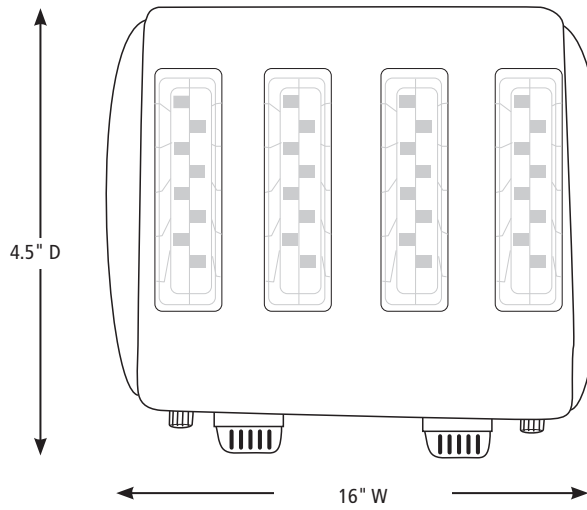

## DIMENSIONS

Out of Box Weight: 7.5 lb.

ORDERING INFORMATION	#STD. PKG.	GIFTBOX WEIGHT	CUBIC FEET	BOX DIMENSIONS D X W X H	UPC	CASE PKG.	MC WEIGHT	MC DIMENSIONS D X W X H	MBC
WCT708 – Medium-Duty, 4-Slice Toaster	1	8.6	1.067	14.25" x 12.75" x 8.5"	040072000812	2	18.4	14.5" x 13.625" x 17.875"	10040072000819