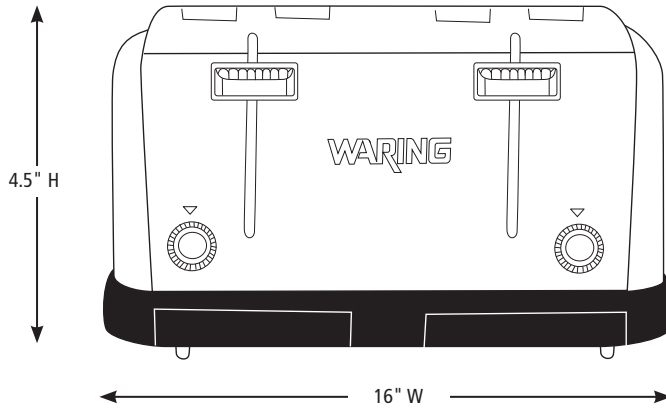

## DIMENSIONS

Out of Box Weight: 7.5 lb.

ORDERING INFORMATION	#STD. PKG.	GIFTBOX WEIGHT	CUBIC FEET	BOX DIMENSIONS D X W X H	UPC	CASE PKG.	MC WEIGHT	MC DIMENSIONS D X W X H	MBC
WCT708 – Medium-Duty, 4-Slice Toaster	1	8.6	1.067	14.25" x 12.75" x 8.5"	040072000812	2	18.4	14.5" x 13.625" x 17.875"	10040072000819