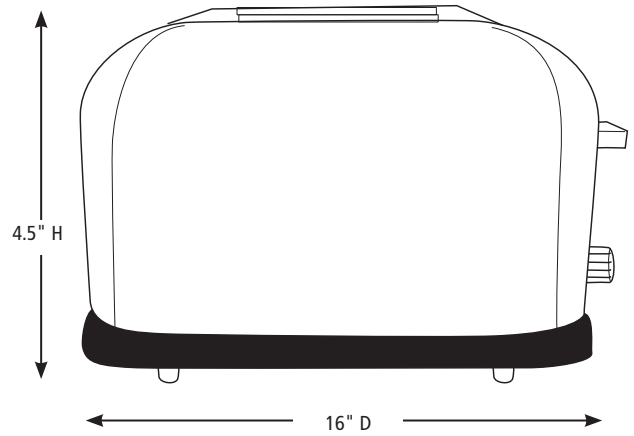

## DIMENSIONS

Out of Box Weight: 7.5 lb.

ORDERING INFORMATION	#STD. PKG.	GIFTBOX WEIGHT	CUBIC FEET	BOX DIMENSIONS D X W X H	UPC	CASE PKG.	MC WEIGHT	MC DIMENSIONS D X W X H	MBC
WCT708 – Medium-Duty, 4-Slice Toaster	1	8.6	1.067	14.25" x 12.75" x 8.5"	040072000812	2	18.4	14.5" x 13.625" x 17.875"	10040072000819