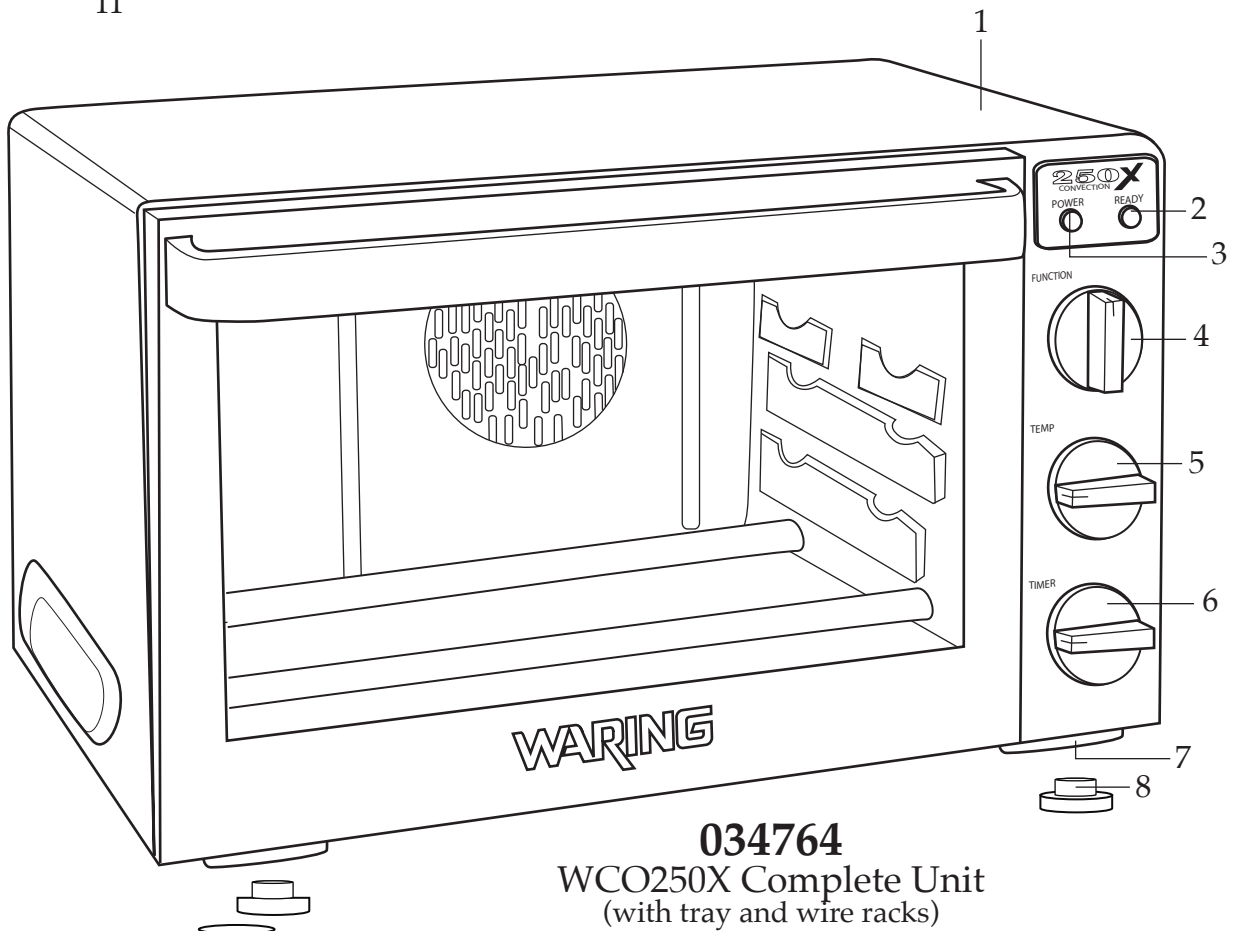

Unit Information

120V – 60Hz – 1700W
 .9 Cubic Foot Capacity
 Will Accommodate a Quarter Sheet Pan.

Quarter Size Convection Oven WCO250X

Date Code Location
 YY|MM|DD
 year year | month month | day day

WARING COMMERCIAL

Unit Components

WCO250X

Illustration #	Part #	Description
1	034684	Shell
2	034766	Ready Light (green)
3	034765	Power Light (red)
4	034687	Function Knob
5	034688	Temp Knob
6	034689	Timer Knob
7	034690	Foot Base (4 required)
8	034691	Foot (4 required)
9	034692	Back Cover
10	034693	Screw (16 required)
11	034694	Strain Relief
12	034695	Cord
13	034704	Flat Head Screw (4 required)
14	034696	Light Cover Screw
15	034697	Light Cover
16	034698	Halogen Bulb
17	034699	Screw (leads to elements)
18	034700	Spring Washer (leads to elements)
19	034701	Top Element (2 required <i>have pink ends</i>)
20	034702	Bottom Element (2 required <i>have white ends</i>)
21	034703	Screw (element plate)
22	034706	Motor Assembly
23	034707	Insulated Heat Plate
24	034708	Motor Fan Base
25	034717	Spring Washer (3 required)
26	034705	Screw (3 required)
27	034709	Fan
28	034710	Washer (2 required)
29	034711	Hex Nut
30	034712	Rear Heating Element