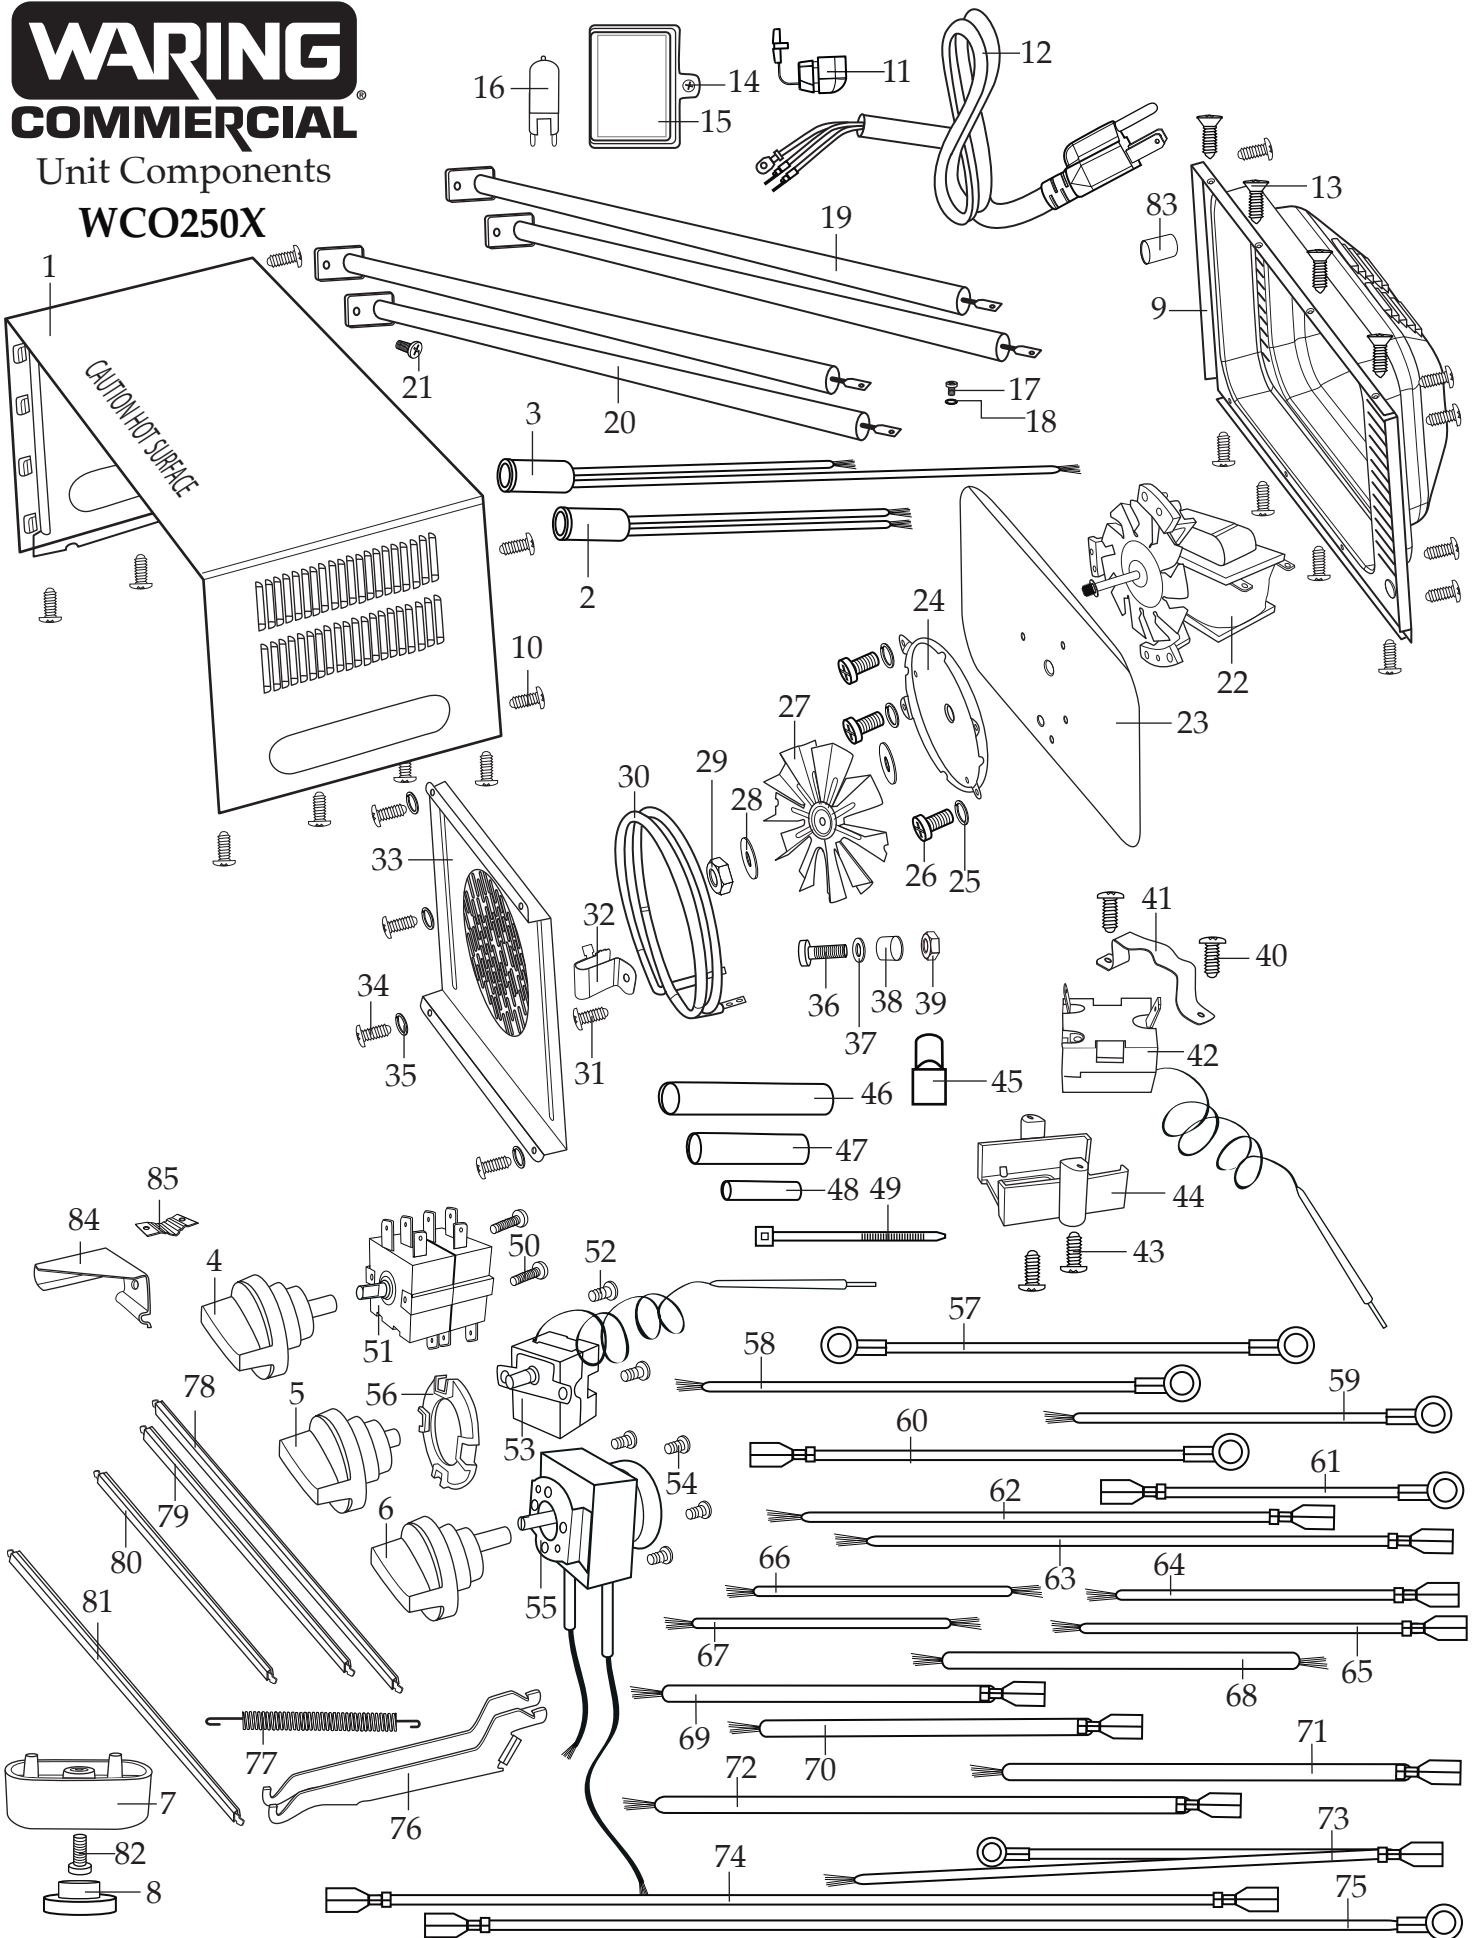

Unit Components

WCO250X

Illustration #	Part #	Description
1	034684	Shell
2	034766	Ready Light (green)
3	034765	Power Light (red)
4	034687	Function Knob
5	034688	Temp Knob
6	034689	Timer Knob
7	034690	Foot Base (4 required)
8	034691	Foot (4 required)
9	034692	Back Cover
10	034693	Screw (16 required)
11	034694	Strain Relief
12	034695	Cord
13	034704	Flat Head Screw (4 required)
14	034696	Light Cover Screw
15	034697	Light Cover
16	034698	Halogen Bulb
17	034699	Screw (leads to elements)
18	034700	Spring Washer (leads to elements)
19	034701	Top Element (2 required <i>have pink ends</i>)
20	034702	Bottom Element (2 required <i>have white ends</i>)
21	034703	Screw (element plate)
22	034706	Motor Assembly
23	034707	Insulated Heat Plate
24	034708	Motor Fan Base
25	034717	Spring Washer (3 required)
26	034705	Screw (3 required)
27	034709	Fan
28	034710	Washer (2 required)
29	034711	Hex Nut
30	034712	Rear Heating Element

Illustration #	Part #	Description
31	034693	Screw
32	034763	Rear Heating Element Bracket (2 required)
33	034713	Motor Fan Screen
34	034714	Screw (4 required)
35	034715	Spring Washer (4 required)
36	034716	Screw
37	034717	Spring Washer
38	034718	Collar
39	034719	Hex Nut
40	034721	ScREW (2 required)
41	034720	Reset Switch Bracket
42	034722	Reset Switch
43	034724	Screw
44	034723	Reset Switch Holder
45	019123	Crimp Connectors (6 required)
46	034725	Large Rubber Sleeve (.375" diameter x 2" length)
47	034726	Medium Rubber Sleeve (.375" diameter x 1.5" length)
48	034727	Small Rubber Sleeve (.25" diameter x 1.25" length)
49	013731	Wire Tie (5 required)
50	034728	Function Switch Screw (2 required)
51	034729	Function Switch
52	034730	Thermostat Screw (2 required)
53	034731	Thermostat
54	034733	Timer Screw (4 required)
55	032941	Timer with Leads
56	034732	Thermostat Gasket
57	034734	9.25" White Lead (2 required)
58	034735	11.75" White Lead (2 required)
59	034736	5.25" White Lead
60	034737	11" Brown Lead