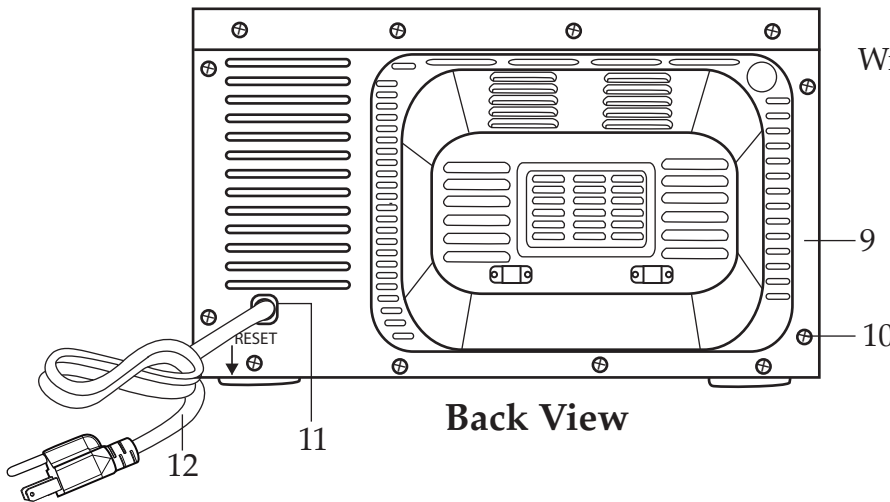

Unit Information

120V – 60Hz – 1700W
 .9 Cubic Foot Capacity
 Will Accommodate a Quarter Sheet Pan.

Quarter Size Convection Oven WCO250X

Date Code Location
 YY|MM|DD
 year year | month month | day day

WARING COMMERCIAL

Unit Components

WCO250X

Illustration #	Part #	Description
1	034684	Shell
2	034766	Ready Light (green)
3	034765	Power Light (red)
4	034687	Function Knob
5	034688	Temp Knob
6	034689	Timer Knob
7	034690	Foot Base (4 required)
8	034691	Foot (4 required)
9	034692	Back Cover
10	034693	Screw (16 required)
11	034694	Strain Relief
12	034695	Cord
13	034704	Flat Head Screw (4 required)
14	034696	Light Cover Screw
15	034697	Light Cover
16	034698	Halogen Bulb
17	034699	Screw (leads to elements)
18	034700	Spring Washer (leads to elements)
19	034701	Top Element (2 required <i>have pink ends</i>)
20	034702	Bottom Element (2 required <i>have white ends</i>)
21	034703	Screw (element plate)
22	034706	Motor Assembly
23	034707	Insulated Heat Plate
24	034708	Motor Fan Base
25	034717	Spring Washer (3 required)
26	034705	Screw (3 required)
27	034709	Fan
28	034710	Washer (2 required)
29	034711	Hex Nut
30	034712	Rear Heating Element