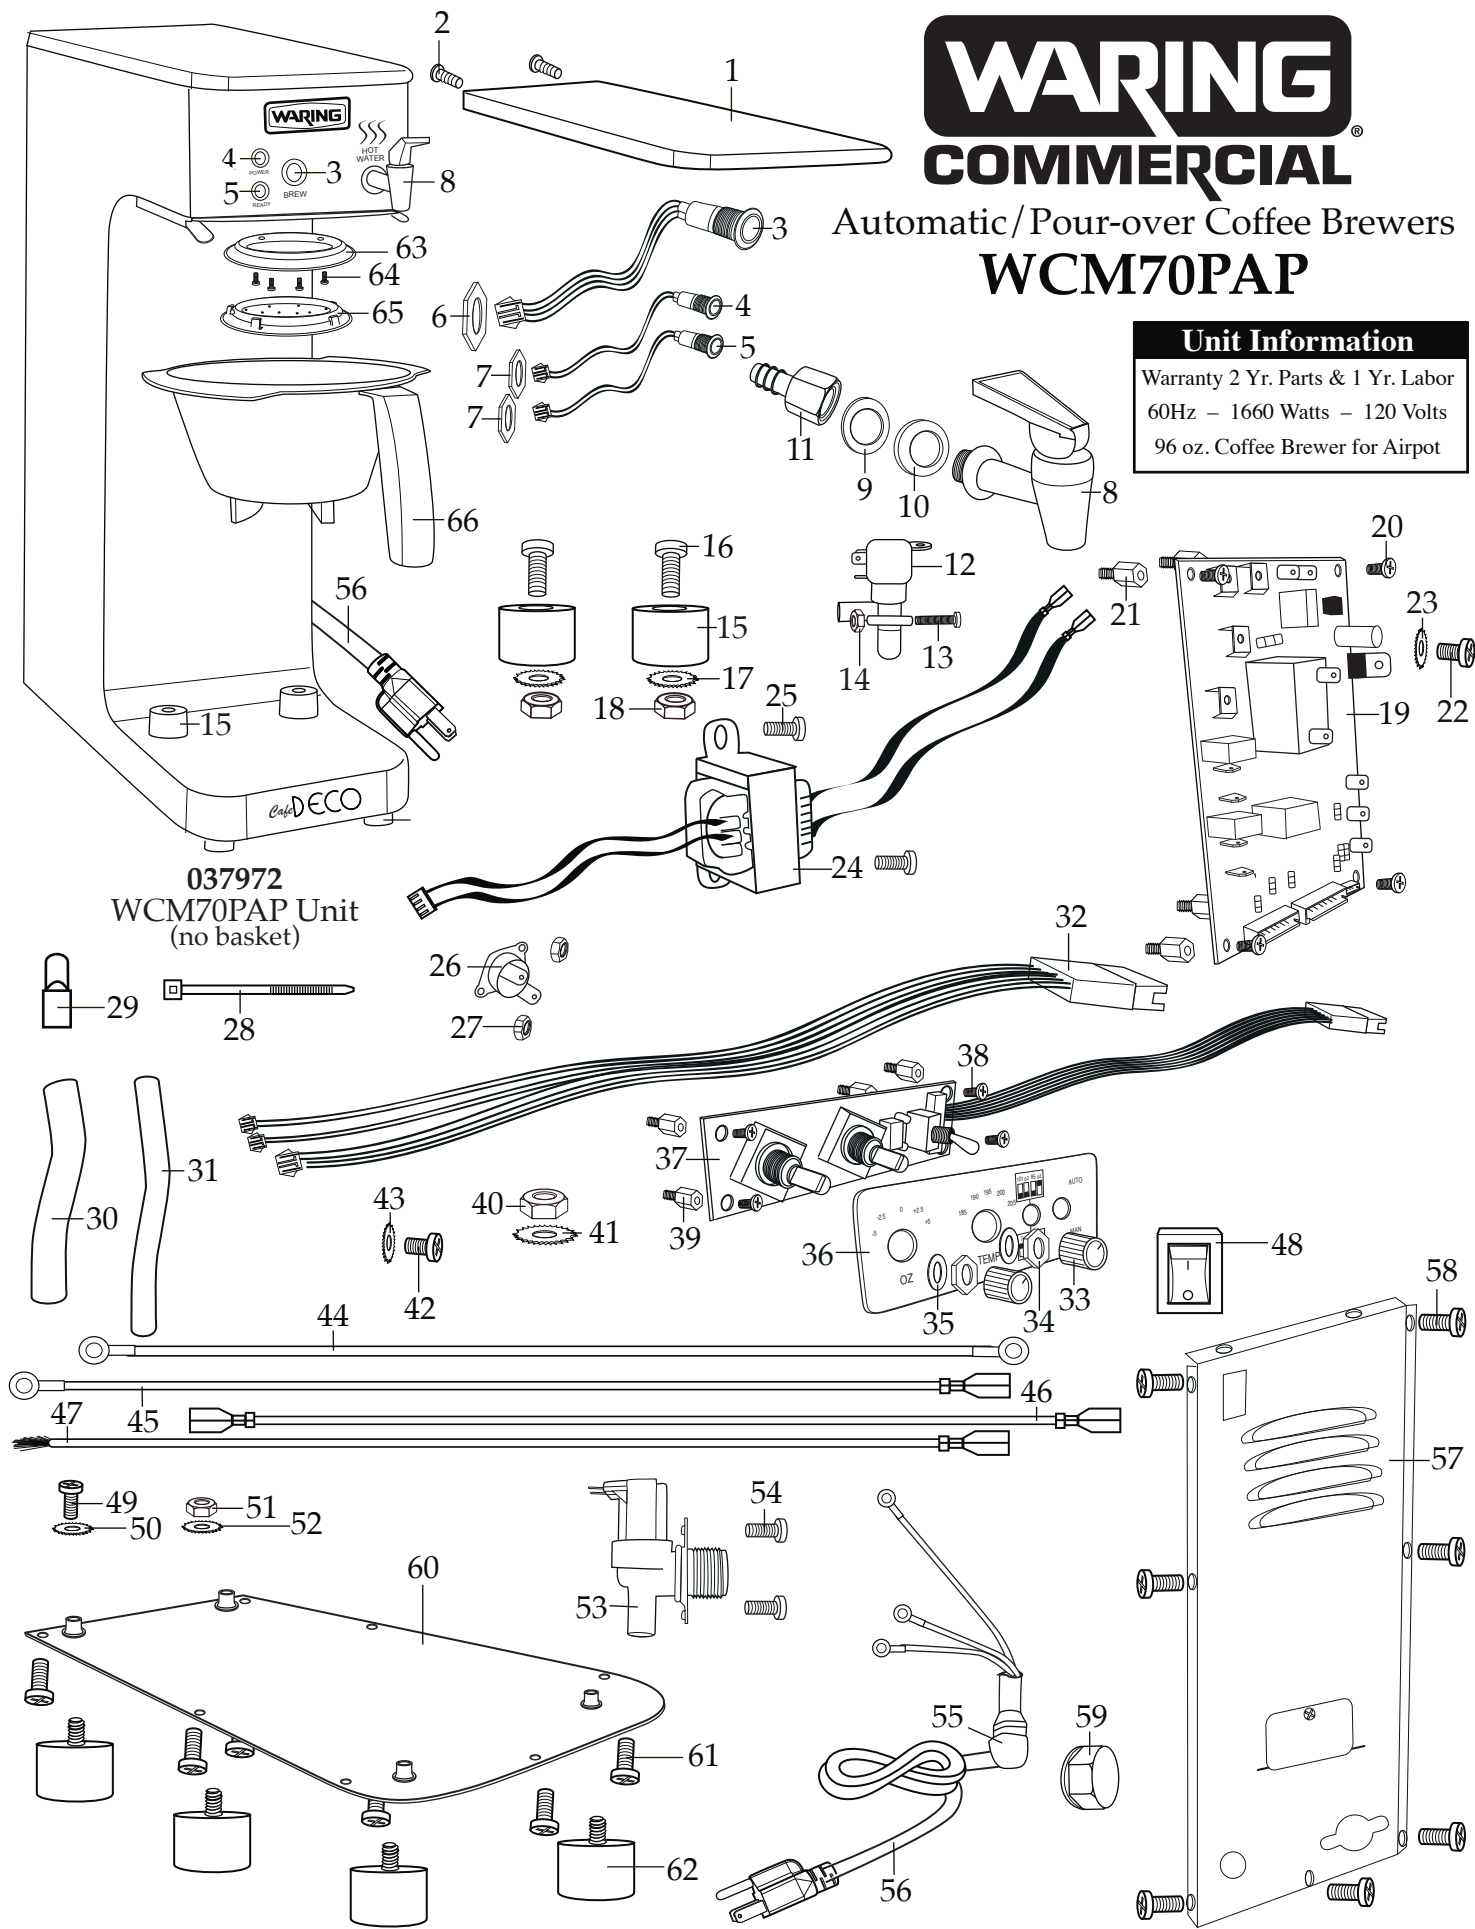

WARING COMMERCIAL

Automatic/Pour-over Coffee Brewers WCM70PAP

Unit Information
Warranty 2 Yr. Parts & 1 Yr. Labor
60Hz - 1660 Watts - 120 Volts
96 oz. Coffee Brewer for Airpot

037972
WCM70PAP Unit
(no basket)